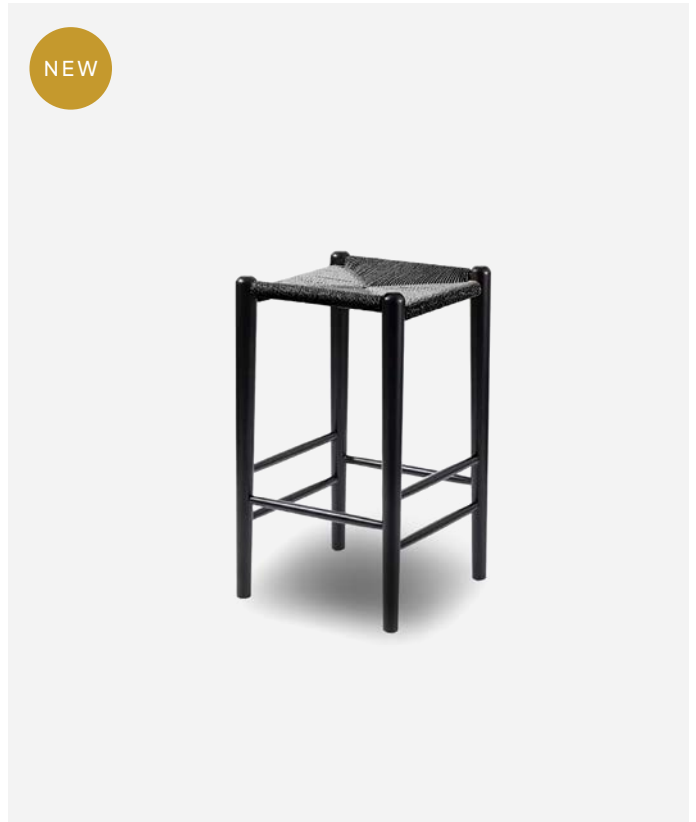

ALSO AVAILABLE IN...
● Black

Archer Counter Stool - Black
ARC-002

Brit Accent Chair

BRI-003

The Brit Accent Chair is a new classic in the making. Upholstered in a raw sugar polyester performance fabric, the plush comfortable seat and back cushions sit on a solid rubberwood frame with a stunning ladderback design. Subtle straps to attach the cushions to the frame, keeping them in place and the chair looking sharp.