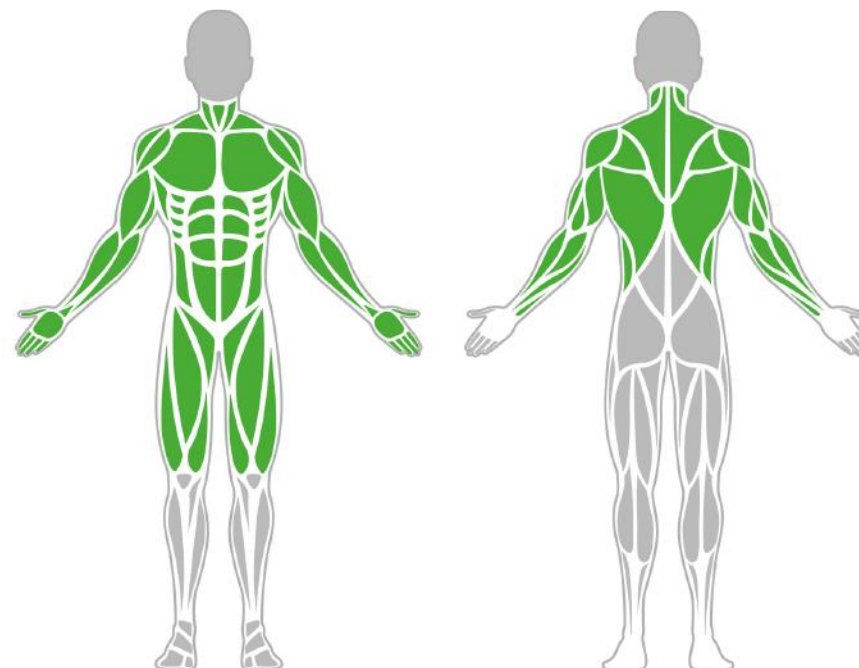

Muscle Groups Focus

Maximum Ladder

The maximum ladder is an improved, extended version of the monkey ladder, which includes a straight ladder section between two monkey ladders. This allows the user to perform basic hanging and climbing exercises in difficult conditions. Thanks to the ascending and descending sections, the own-weight training becomes more challenging and exciting.

Attributes

Product code	1-1-035
Certificate	EN 16630, ASTM F3101
Age group	14 + years
Capacity	2 people
Max. weight load	218.26 lbs
Type	Calisthenics
Difficulty level	Hard

Side View

Plan View

Installation information

Technical specification

Safety surface area	Around 4.928 ft radius
Net weight	330.69 lbs
Material	S235
Critic fall height	63.78"
Color options	
For more color options, discuss with your sales representative.	