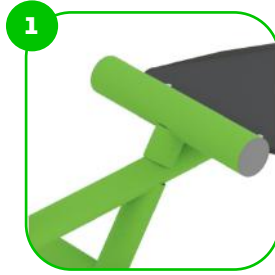

Material specification

The element is made of high quality S235 steel, which has been cleaned via sandblasting. A corrosion resistant powder coating finish is then applied. Also available with galvanized surface for even greater protection and longevity!