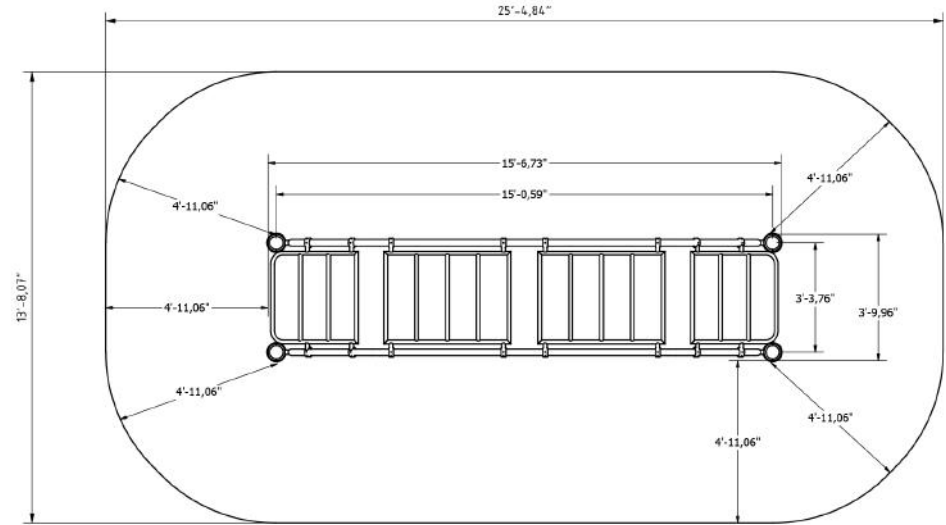

Muscle Groups Focus

Maximum Ladder

The maximum ladder is an improved, extended version of the monkey ladder, which includes a straight ladder section between two monkey ladders. This allows the user to perform basic hanging and climbing exercises in difficult conditions. Thanks to the ascending and descending sections, the own-weight training becomes more challenging and exciting.

Attributes

Product code	1-1-035
Certificate	EN 16630, ASTM F3101
Age group	14 + years
Capacity	2 people
Max. weight load	218.26 lbs
Type	Calisthenics
Difficulty level	Hard

Side View

Plan View

Installation information

Number of installers (concrete)	At least 2 people
Total installation time (concrete)	60-120 min.
Number of installers (equipment)	At least 4 people
Total installation time (equipment)	30-60 min.
Excavation volume	28,25 ft ³
Concrete volume	28,25 ft ³
Size of the base structure	4pc 19.69 x 19.69 x 31.5 „
Anchoring options	In-ground or surface
In combined structures, the volume of concrete required varies.	

Technical specification

Safety surface area	Around 4.928 ft radius
Net weight	330.69 lbs
Material	S235
Critic fall height	63.78"
Color options	
For more color options, discuss with your sales representative.	