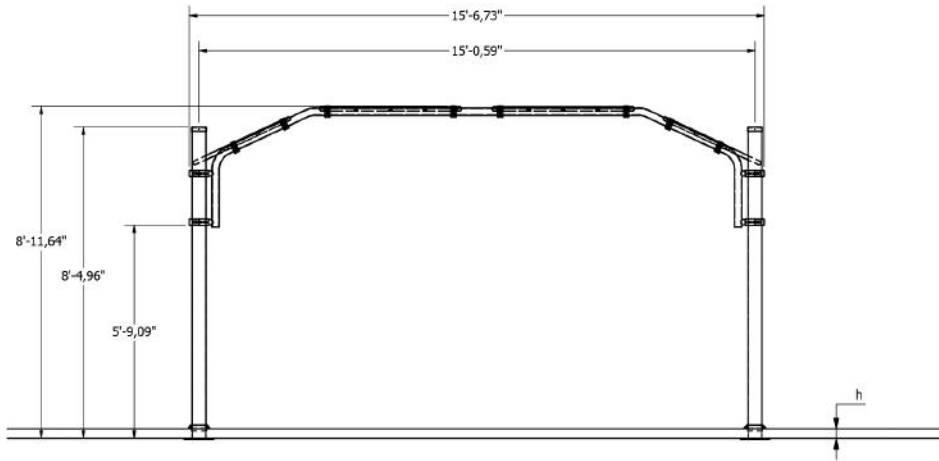

Muscle Groups Focus

Maximum Ladder

The maximum ladder is an improved, extended version of the monkey ladder, which includes a straight ladder section between two monkey ladders. This allows the user to perform basic hanging and climbing exercises in difficult conditions. Thanks to the ascending and descending sections, the own-weight training becomes more challenging and exciting.

Attributes

Product code	1-1-035
Certificate	EN 16630, ASTM F3101
Age group	14 + years
Capacity	2 people
Max. weight load	218.26 lbs
Type	Calisthenics
Difficulty level	Hard

Side View

Plan View

Installation information

Number of installers (concrete)	At least 2 people
Total installation time (concrete)	60-120 min.
Number of installers (equipment)	At least 4 people
Total installation time (equipment)	30-60 min.
Excavation volume	28,25 ft ³
Concrete volume	28,25 ft ³
Size of the base structure	4pc 19.69 x 19.69 x 31.5 „
Anchoring options	In-ground or surface
In combined structures, the volume of concrete required varies.	

Technical specification

Safety surface area	Around 4.928 ft radius
Net weight	330.69 lbs
Material	S235
Critic fall height	63.78"
Color options	
For more color options, discuss with your sales representative.	