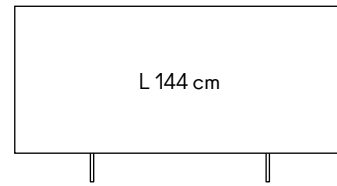

33,8
13,3"
76,4
30"
33,8
13,3"