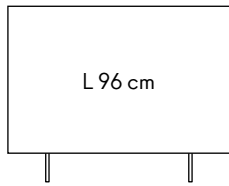

17,8
7"
60,4
23,8"
17,8
7"