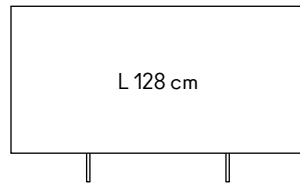

25,8
10,1"
76,4
30,1"
25,8
10,1"