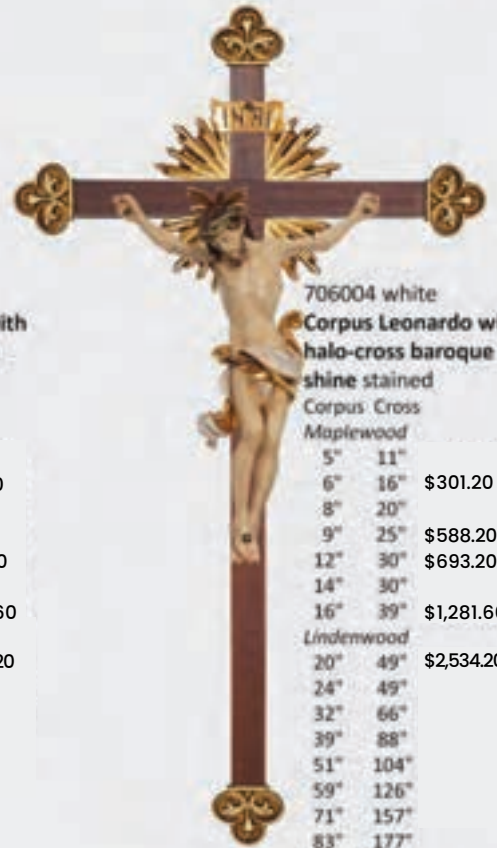

706004 white
Corpus Leonardo with
halo-cross baroque
shine stained
Corpus Cross
Maplewood
5" 11"
6" 16" $301.20
8" 20"
9" 25" $588.20
12" 30" $693.20
14" 30"
16" 39" $1,281.60
Lindenwood
20" 49" $2,534.20
24" 49"
32" 66"
39" 88"
51" 104"
59" 126"
71" 157"
83" 177"
95" 217"