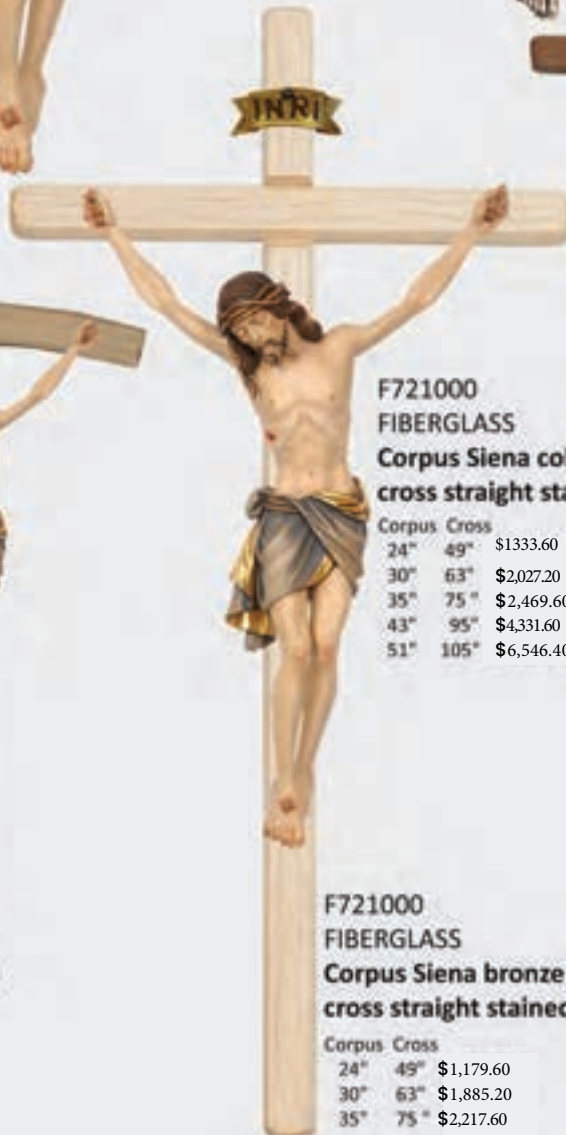

**F721000
FIBERGLASS
Corpus Siena bronze finish
cross straight stained**
Corpus Cross
24" 49" $1,179.60
30" 63" $1,885.20
35" 75" $2,217.60

**F721000
FIBERGLASS
Corpus Siena colored
cross straight stained**
Corpus Cross
24" 49" $1333.60
30" 63" $2,027.20
35" 75" $2,469.60
43" 95" $4,331.60
51" 105" $6,546.40