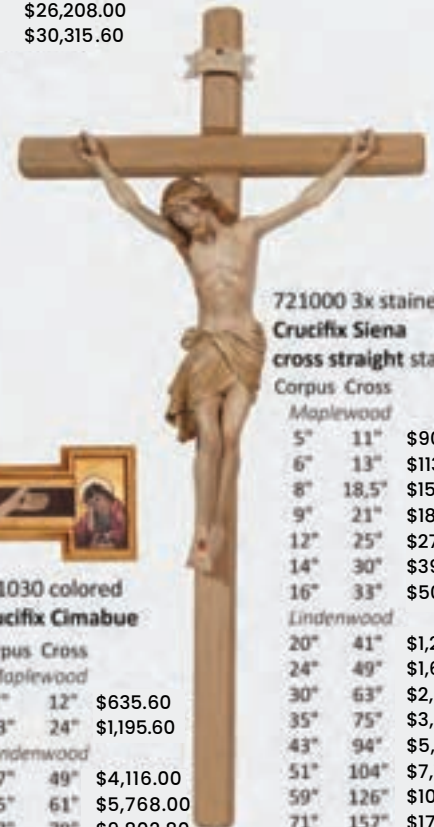

Lindenwood

20"	46"	\$1,834.00
24"	49"	\$2,254.00
30"	63"	\$3,351.60
35"	75"	\$4,219.60
43"	95"	\$6,370.00
51"	105"	\$9,340.80
59"	126"	\$11,992.40
71"	157"	\$18,622.80

741030 colored
Crucifix Cimabue

Corpus Cross

Maplewood

7"	12"	\$635.60
13"	24"	\$1,195.60

Lindenwood

27"	49"	\$4,116.00
35"	61"	\$5,768.00
47"	79"	\$9,802.80
59"	98"	
71"	118"	

721000 3x stained
Crucifix Siena
cross straight stained

Corpus Cross

Maplewood