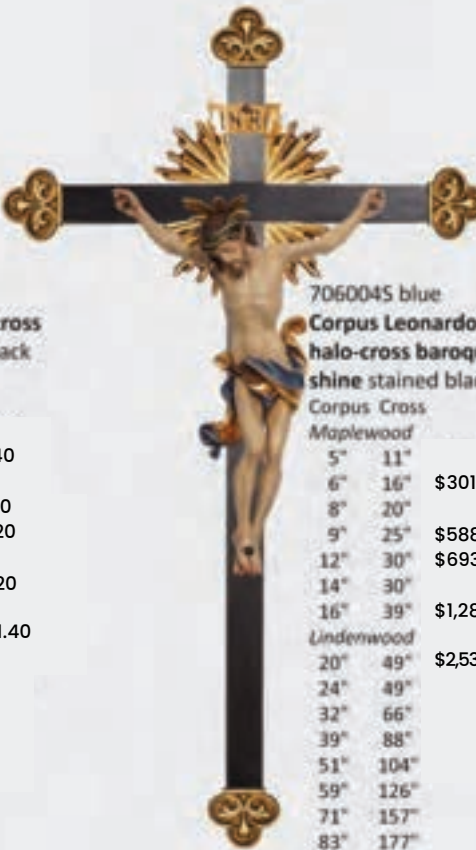

706004S blue
Corpus Leonardo with
halo-cross baroque
shine stained black
Corpus Cross
Maplewood
5" 11"
6" 16" $301.20
8" 20"
9" 25" $588.20
12" 30" $693.20
14" 30"
16" 39" $1,281.60
Lindenwood
20" 49" $2,534.20
24" 49"
32" 66"
39" 88"
51" 104"
59" 126"
71" 157"
83" 177"
95" 217"