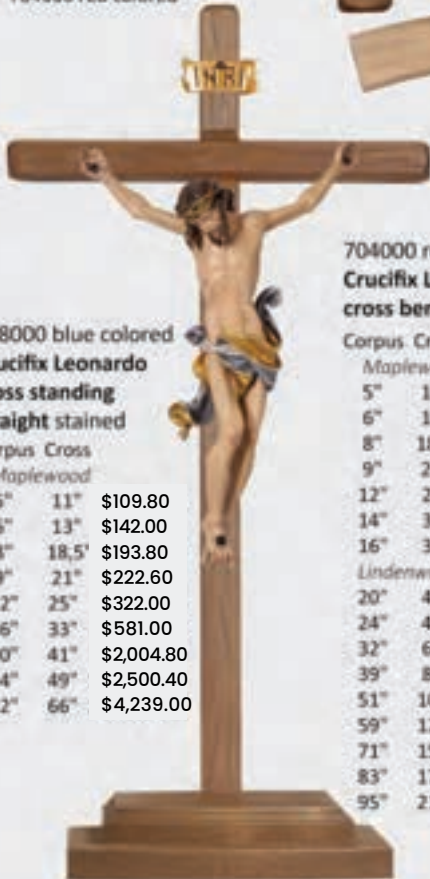

703000 blue colored Crucifix Leonardo cross straight stained

Corpus Cross
Maplewood

5"	11"	\$101.20
6"	13"	\$130.80
8"	18,5"	\$173.00
9"	21"	\$205.80
12"	25"	\$305.20
14"	30"	\$446.40
16"	33"	\$454.40

Lindenwood

20"	41"	\$1638.20
24"	49"	\$2075.60
32"	66"	\$3,584.00
39"	88"	\$5,180.00
51"	104"	\$9,184.00
59"	126"	\$11,802.00
71"	157"	\$18,939.20
83"	177"	\$26,208.00
95"	217"	\$30,315.60

704000 blue colored Crucifix Leonardo cross bent stained sizes and prices like 704000 red colored