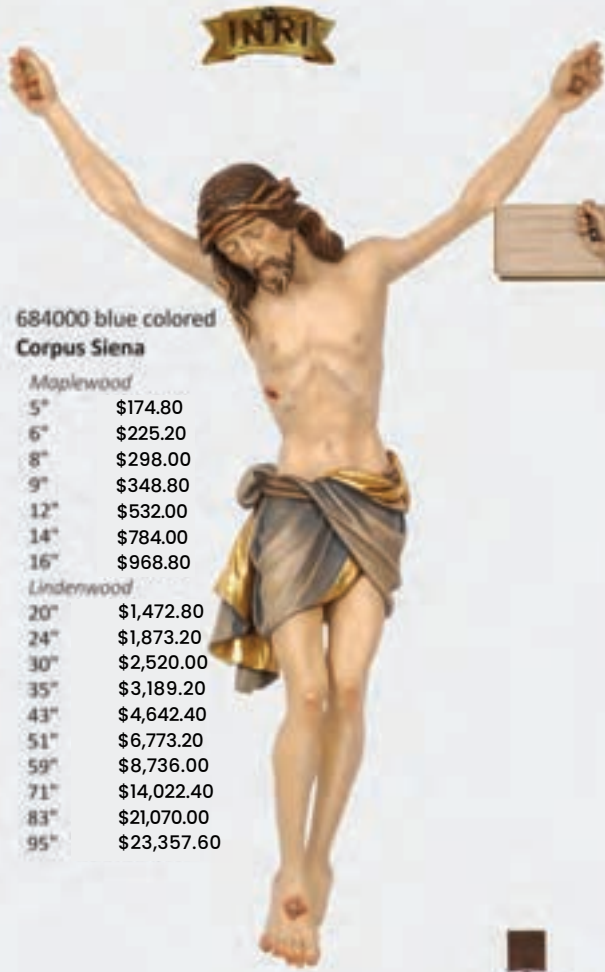

684000 blue colored
Corpus Siena

Maplewood

5"	$174.80
6"	$225.20
8"	$298.00
9"	$348.80
12"	$532.00
14"	$784.00
16"	$968.80

Lindenwood

20"	$1,472.80
24"	$1,873.20
30"	$2,520.00
35"	$3,189.20
43"	$4,642.40
51"	$6,773.20
59"	$8,736.00
71"	$14,022.40
83"	$21,070.00
95"	$23,357.60