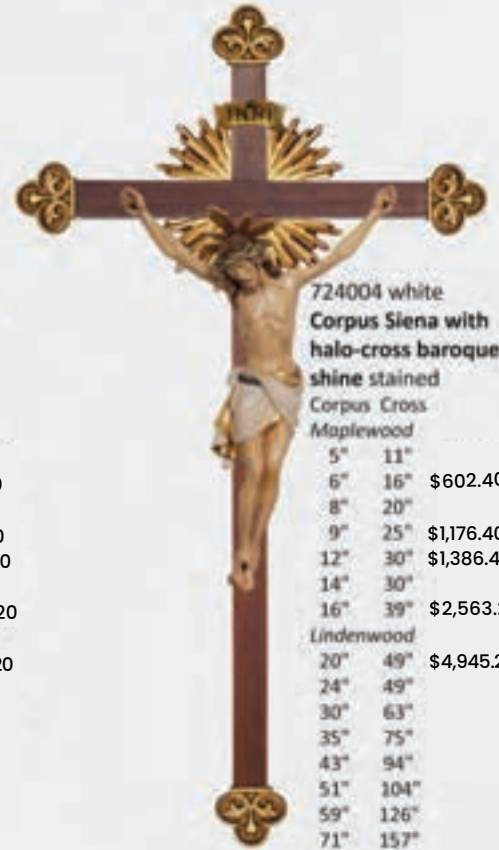

724004 white
Corpus Siena with
halo-cross baroque
shine stained
Corpus Cross
Maplewood
5" 11"
6" 16" $602.40
8" 20"
9" 25" $1,176.40
12" 30" $1,386.40
14" 30"
16" 39" $2,563.20
Lindenwood
20" 49" $4,945.20
24" 49"
30" 63"
35" 75"
43" 94"
51" 104"
59" 126"
71" 157"
79" 177"
83" 177"
95" 217"