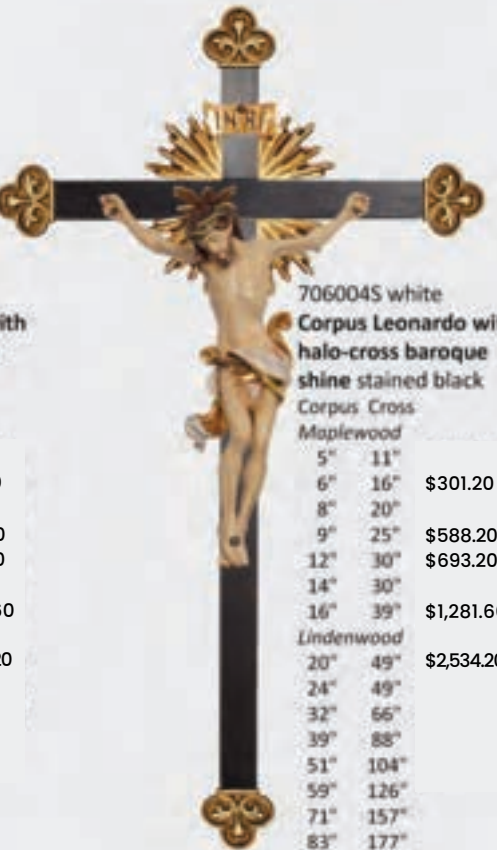

706004S white
Corpus Leonardo with
halo-cross baroque
shine stained black
Corpus Cross
Maplewood
5" 11"
6" 16" $301.20
8" 20"
9" 25" $588.20
12" 30" $693.20
14" 30"
16" 39" $1,281.60
Lindenwood
20" 49" $2,534.20
24" 49"
32" 66"
39" 88"
51" 104"
59" 126"
71" 157"
83" 177"
95" 217"