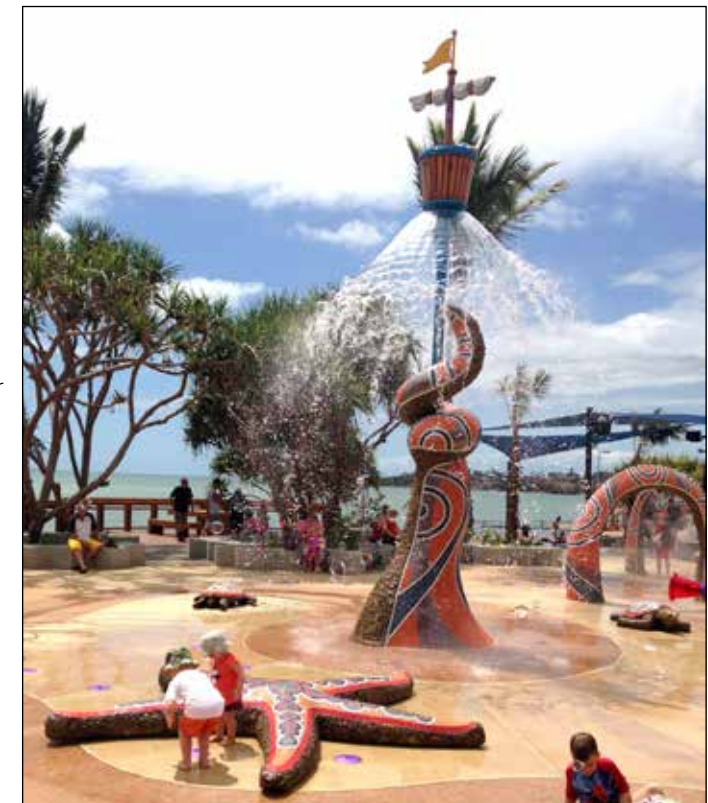

Each sculpture created for the sprayground was designed with a 75-year life span. They incorporate stainless steel armatures, reinforcing

heavy-duty polymer-modified 75mpa concrete, to withstand strong weather conditions. The solid forms were then overlaid with a bronze Sea life appliqué and colourful mosaics to provide a spectacular surface finish. The hero piece of the Yeppoon series is the 'Keppel Kraken'. At a height of 4m, this central sculpture towers over the other elements, periodically dumping an avalanche of water over the unsuspecting children below. An additional series of intermittent spray and jumping jets of water add more surprises and a ton of fun to this magical sea-creature inspired sprayground.