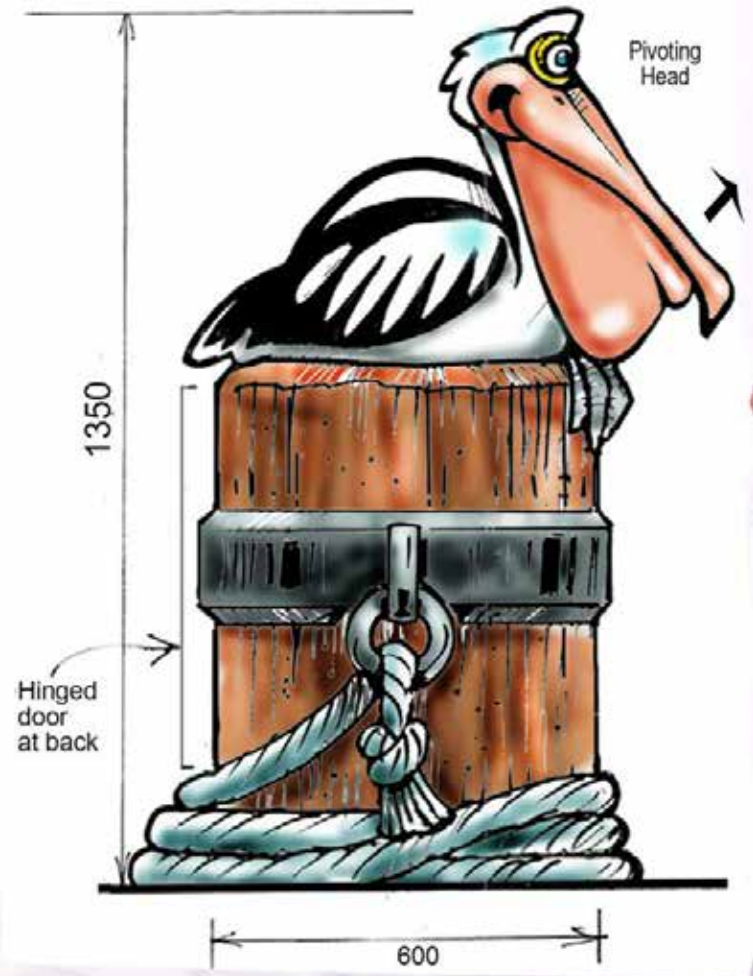

This flying pelican is also available mounted on a post

080114
Pelican - Flying
L 220 x W 114 x H 27cm - 6.4kg

SEA CREATURES & NAUTICAL THEMING

WATER BIRDS

PELICAN RUBBISH BIN
ON BOLLARD

COMING SOON

HEAD & TOP BEAK ON HINGE

DOOR ON BACK

"PELICAN RUBBISH BIN"

MOUTH OPENING 130mm WIDE

FRONT

HOLDS 75 LTR. RUBBISH BIN.

CONCEPT ART

PELICAN RUBBISH BIN

SEA CREATURES & NAUTICAL THEMING

WATER BIRDS

SEAGULL ON BOLLARD

This Seagull Sculpt is ideal for mounting on a tall post similar to the Pelican on Post

130088
Seagull - Standing
On Mooring Bollard
L 42 x W 32 x H 78cm - 5.7kg

SEAGULL STANDING

130111
Seagull - Standing
L 48 x W 18 x H 39cm - 1.7kg

PIED CORMORANT

SEA CREATURES & NAUTICAL THEMING

WATER BIRDS

SPOONBILL

100122
Spoonbill - Royal
L 53 x W 17 x H 60cm - 2kg

100122Y
Spoonbill - Yellow
L 53 x W 17 x H 60cm - 2kg