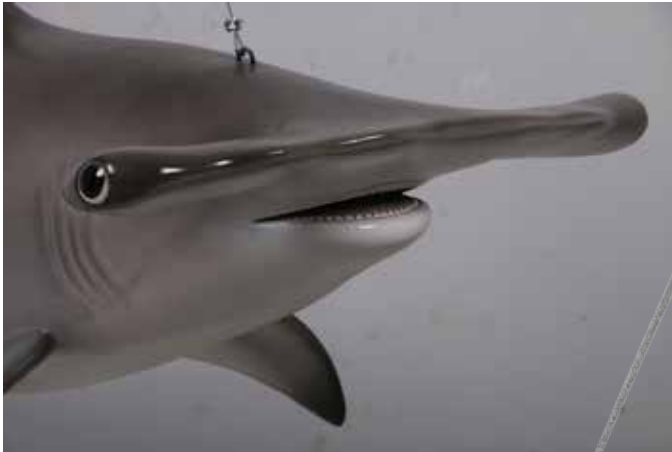

MARINE FISH

SHARKS

GREAT WHITE SHARK -
HANGING - 6FT

190019
Shark - Great White Shark
Hanging - 6ft
L183 x W 42 x H 71cm -7.3kg

SEA CREATURES & NAUTICAL THEMING

MARINE FISH

SHARKS

GREAT WHITE SHARK - WALL
DECOR - WITH FLAT BACK- 6FT

190108
Shark - Great White Shark
Wall Decor - 6ft
L183 x W 42 x H 71cm -7.3kg

Flat Back to allow easy
mounting to wall

SEA CREATURES & NAUTICAL THEMING

MARINE FISH

SCALLOPED HAMMERHEAD
SHARK- HANGING - 6FT

Head View

Front View

190101
Scalloped Hammerhead Shark
6ft - Hanging - 6ft
L 184 x W 66 x H 68cm - 7.9kg

SEA CREATURES & NAUTICAL THEMING

MARINE FISH

HAMMERHEAD SHARK -
PHOTO OPPORTUNITY

Rear View

140045
Hammerhead Shark
Photo Opportunity
L 115 x W 75 x H 168cm - 59kg