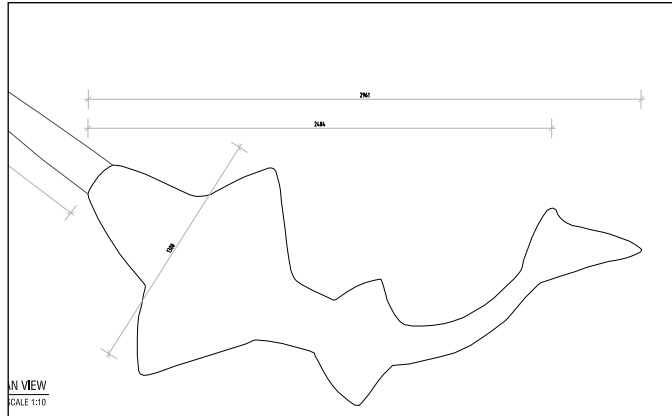

SEA CREATURES & NAUTICAL THEMING

MARINE FISH

SAW FISH

1. CONCEPT OUTLINE

3. IN PRODUCTION