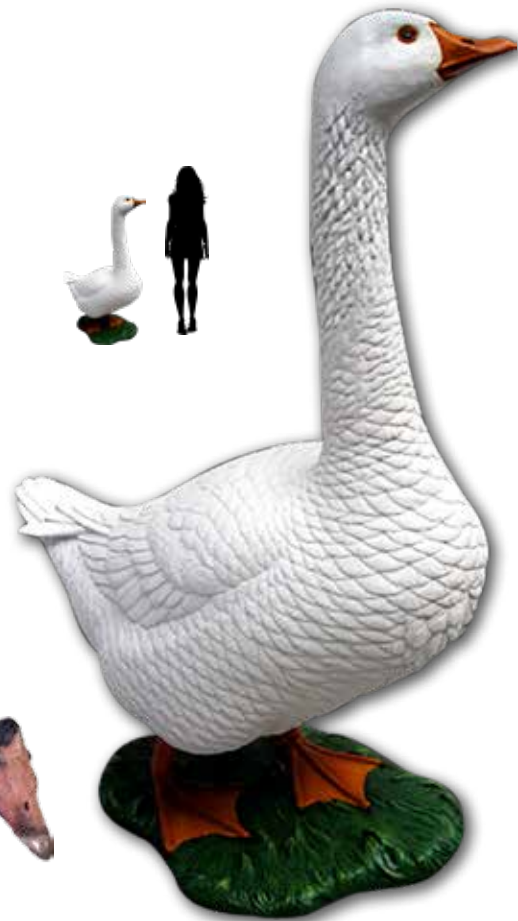

SEA CREATURES & NAUTICAL THEMING

WATER BIRDS

MAGPIE GOOSE - STANDING

080045
Goose - White Standing
L 61 x W 32 x H 87cm -
5.4kg