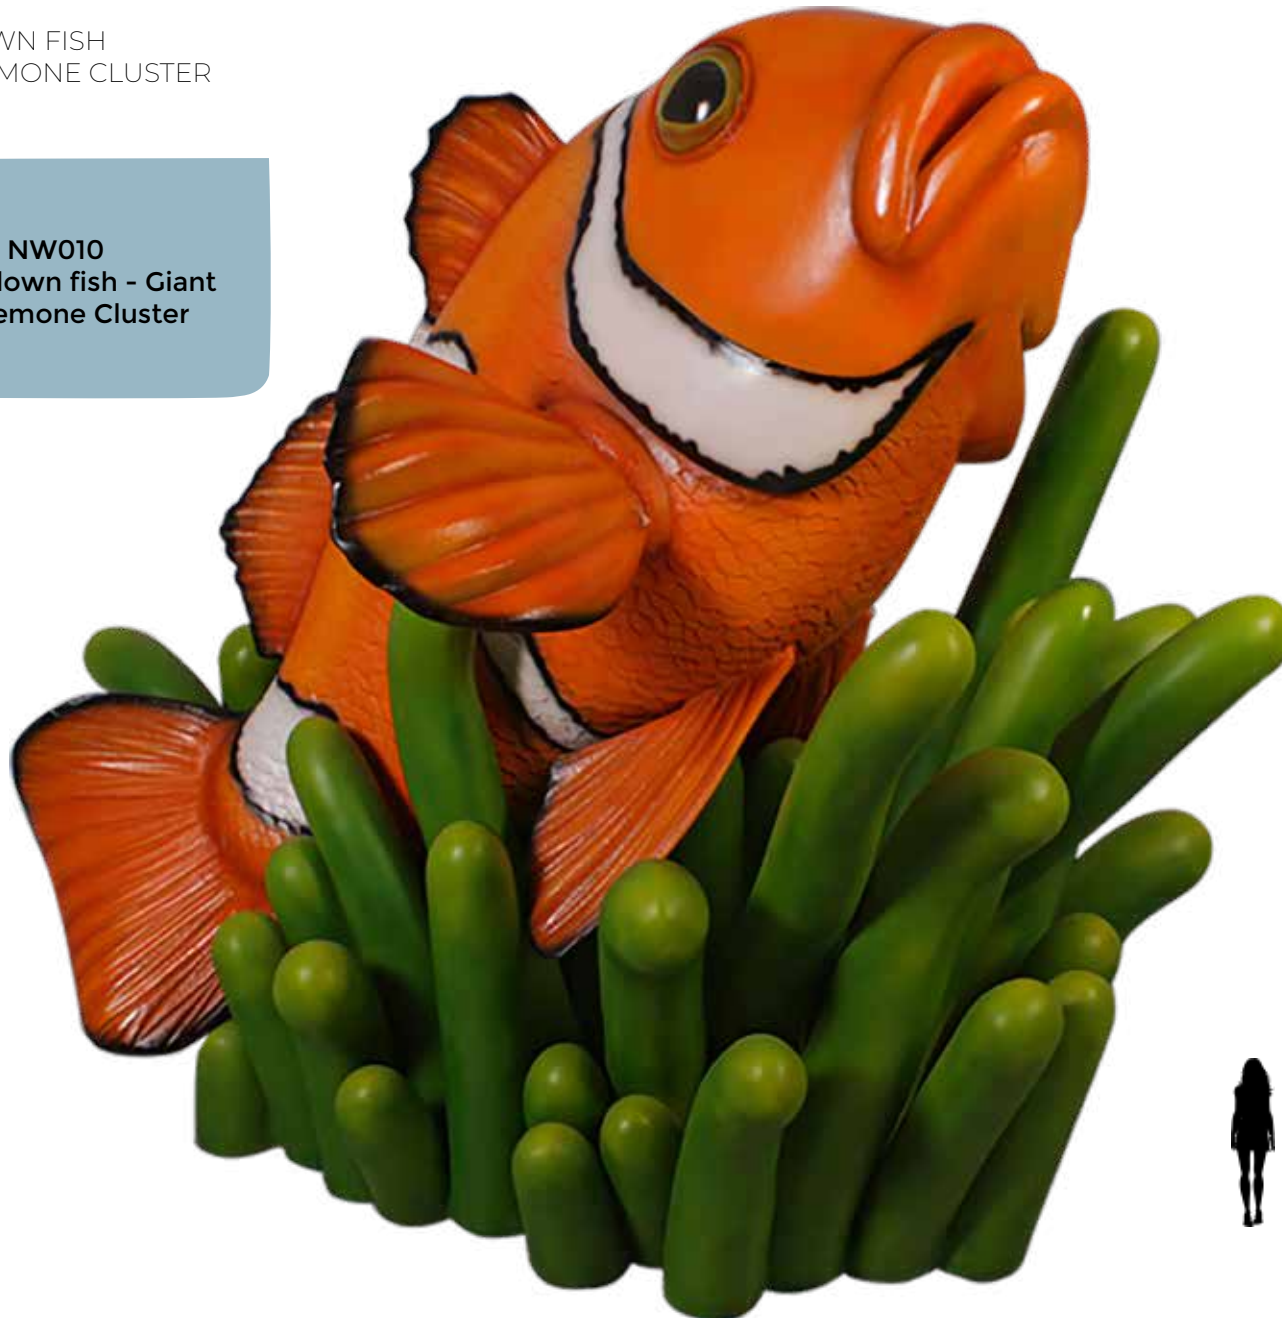

FISH - CLOWN
FISH

Giant Clown Fish - Hanging

100089
Fish - Clown Fish
Giant - Natural
Hanging
L 307 x W 121 x H 142cm - 54kg

SEA CREATURES & NAUTICAL THEMING

GIANT CLOWN FISH
IN SEA ANEMONE CLUSTER

NW010
Fish - Clown fish - Giant
In Anemone Cluster