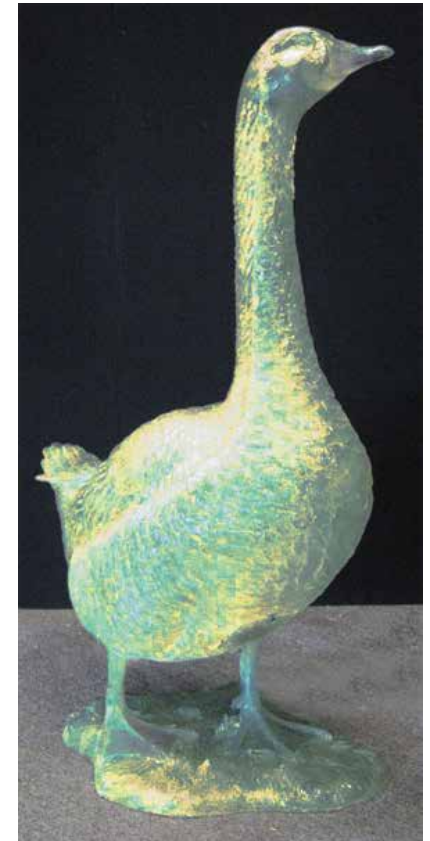

080045CL
Goose - Clear - Standing
L 61 x W 32 x H 87cm - 5.4kg

MAGPIE GOOSE - STANDING - ILLUMINATED

Designed to
Illuminate
from within

Add your
own light
Feature
240 Volt