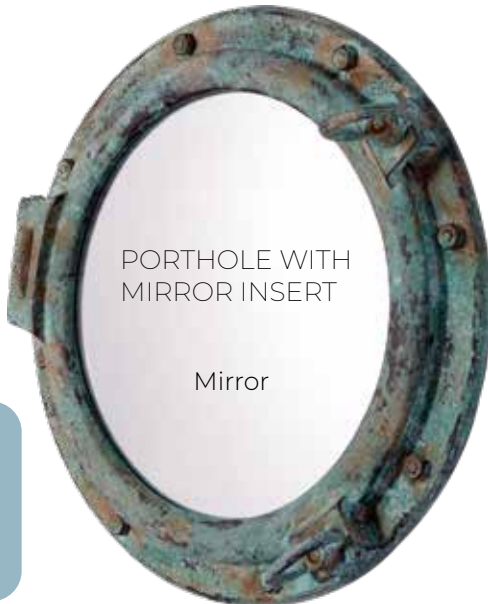

080052
Nautical Clock
With Anchor
L 64 x W 6.4 x H 86cm - 4.6kg

Refer to our Pirate Catalogue to see a whole range of Pirate Props

SEA CREATURES & NAUTICAL THEMING

NAUTICAL THEMING

ANCHOR - BRONZE

140068Iron
Anchor 100cm
Rusty Iron Finish
L 69 x W 4 x H 100cm - 3.2kg

180184GB
Mooring Bollard / Dock Cleat for
Large Ships
Greenish Bronze finish
L 60 x W 13 x H 22cm - 3.2kg

SEA CREATURES & NAUTICAL THEMING

PORTHOLE

090064
Porthole Window 20 Inch
Greenish Bronze
L 61 x W 10 x H 61cm - 3.8kg

PORTHOLE WITH
NO INSERT

Window

Greenish Bronze

Mirror front view

090065
Porthole Mirror 20 Inch
Greenish Bronze
L 61 x W 10 x H 61cm - 3.8kg

PORTHOLE WITH
MIRROR INSERT

Mirror

Bronze

120069BZ
Porthole Window 15 Inch
WWII US Navy - Bronze
L 61 x W 10 x H 61cm - 2.6kg

PORTHOLE WITH
NO INSERT

Window

120068BZ
Porthole Mirror 15 Inch
WWII US Navy - Bronze
L 61 x W 10 x H 61cm - 3.8kg

Mirror