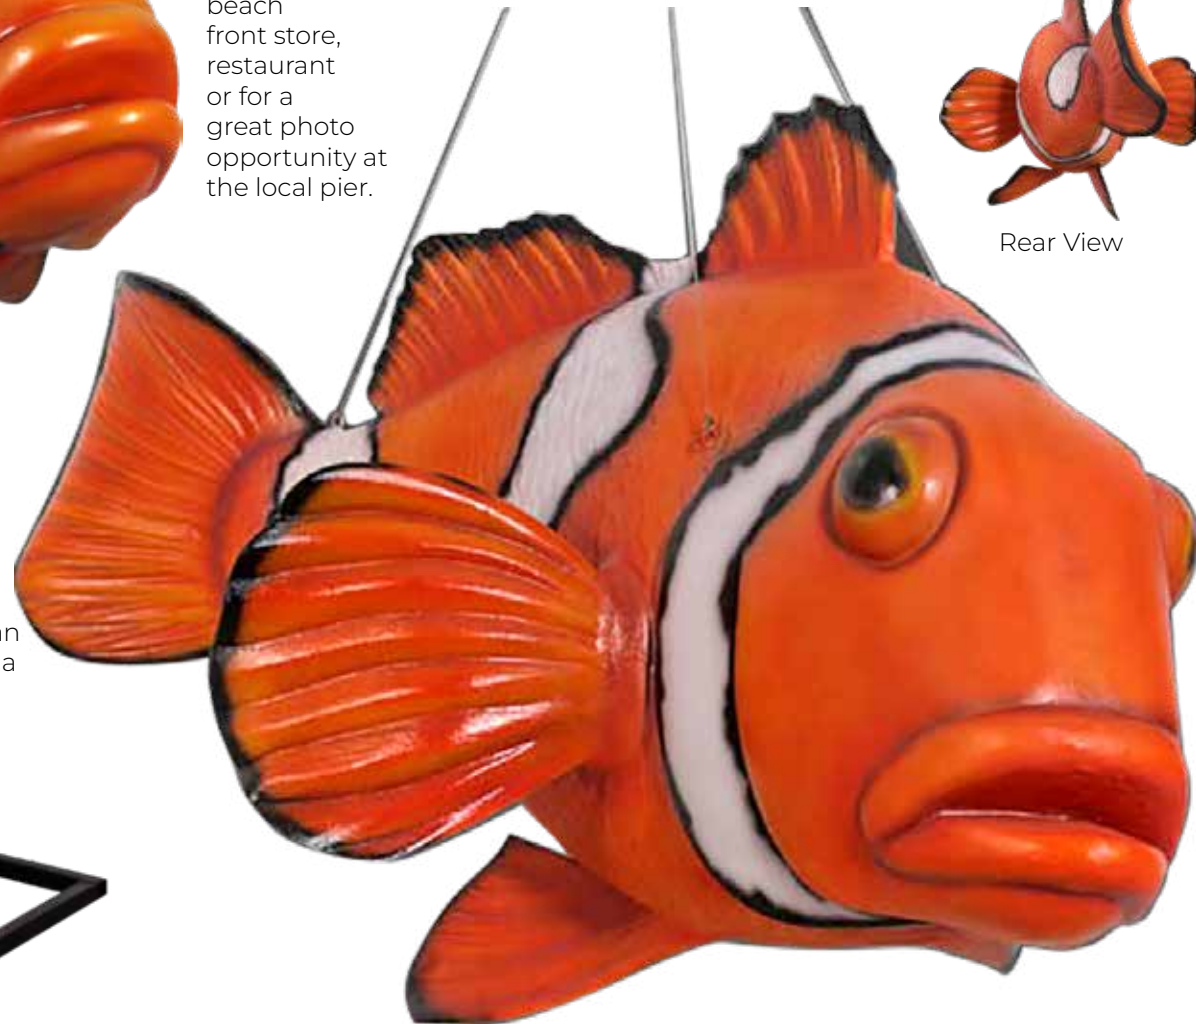

MARINE FISH

GIANT CLOWN FISH
ON PEDESTAL

Giant Clown fish - On Pedestal

**100088Pedestal
Fish - Clown fish
Giant - On Pedestal
L 208 x W 131 x H 129cm - 44kg**

This Clown Fish can be converted into a water fountain

This enlarged replica of a giant coral trout is ideal theming prop for an aquarium, beach front store, restaurant or for a great photo opportunity at the local pier.

**100088Hanging
Clown fish - Giant
- Hanging
L 208 x W 131 x H 129cm - 44kg**

GIANT CLOWN FISH
HANGING

Rear View

SEA CREATURES & NAUTICAL THEMING

MARINE FISH
GIANT CLOWN FISH

CLOWN FISH AVAILABLE IN
VARIOUS COLOURS

CLOWN FISH
In Anemone Cluster

SEA CREATURES & NAUTICAL THEMING

MARINE INVERTEBRATES - CRABS