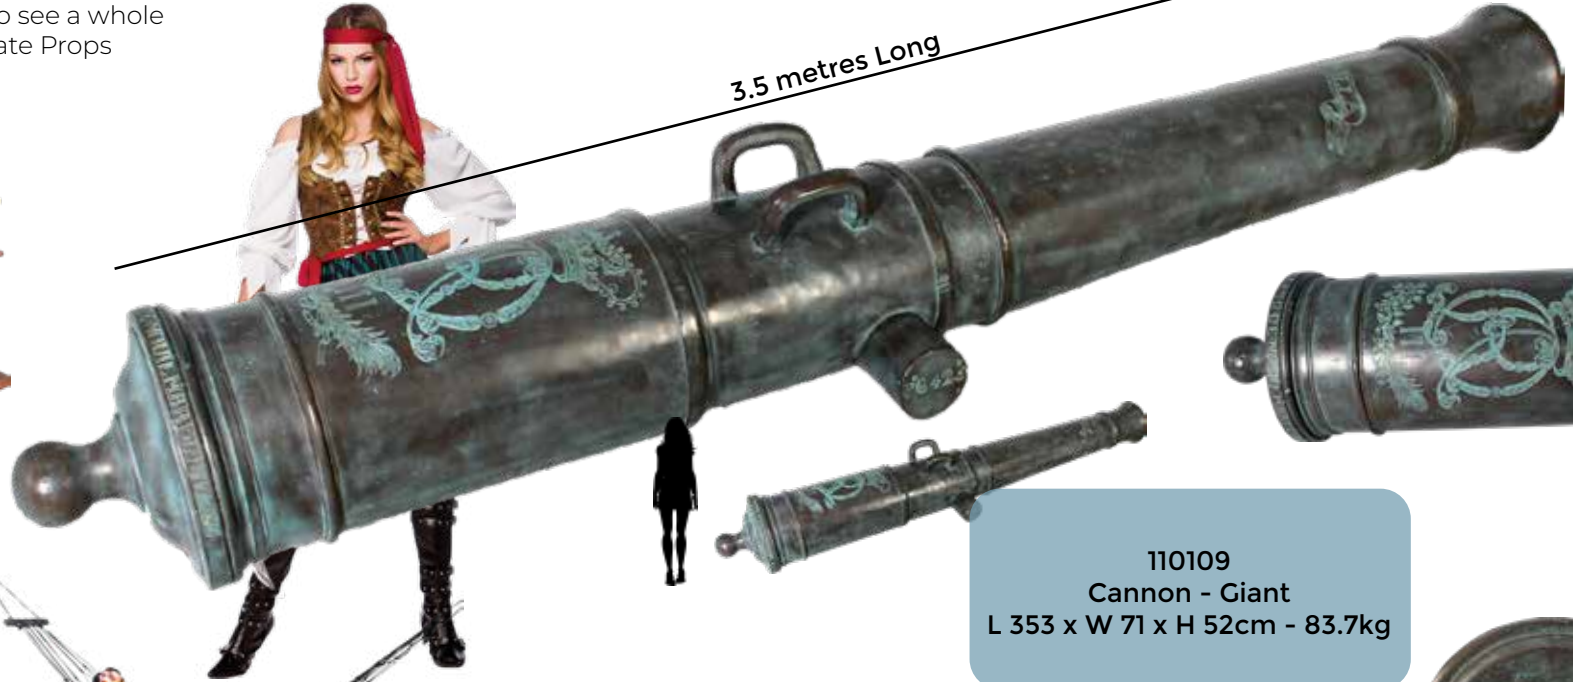

SEA CREATURES & NAUTICAL THEMING

NAUTICAL THEMING
PIRATES

Refer to our Pirate
Catalogue to see a whole
range of Pirate Props

CANNON - GIANT

3.5 metres Long

110109
Cannon - Giant
L 353 x W 71 x H 52cm - 83.7kg