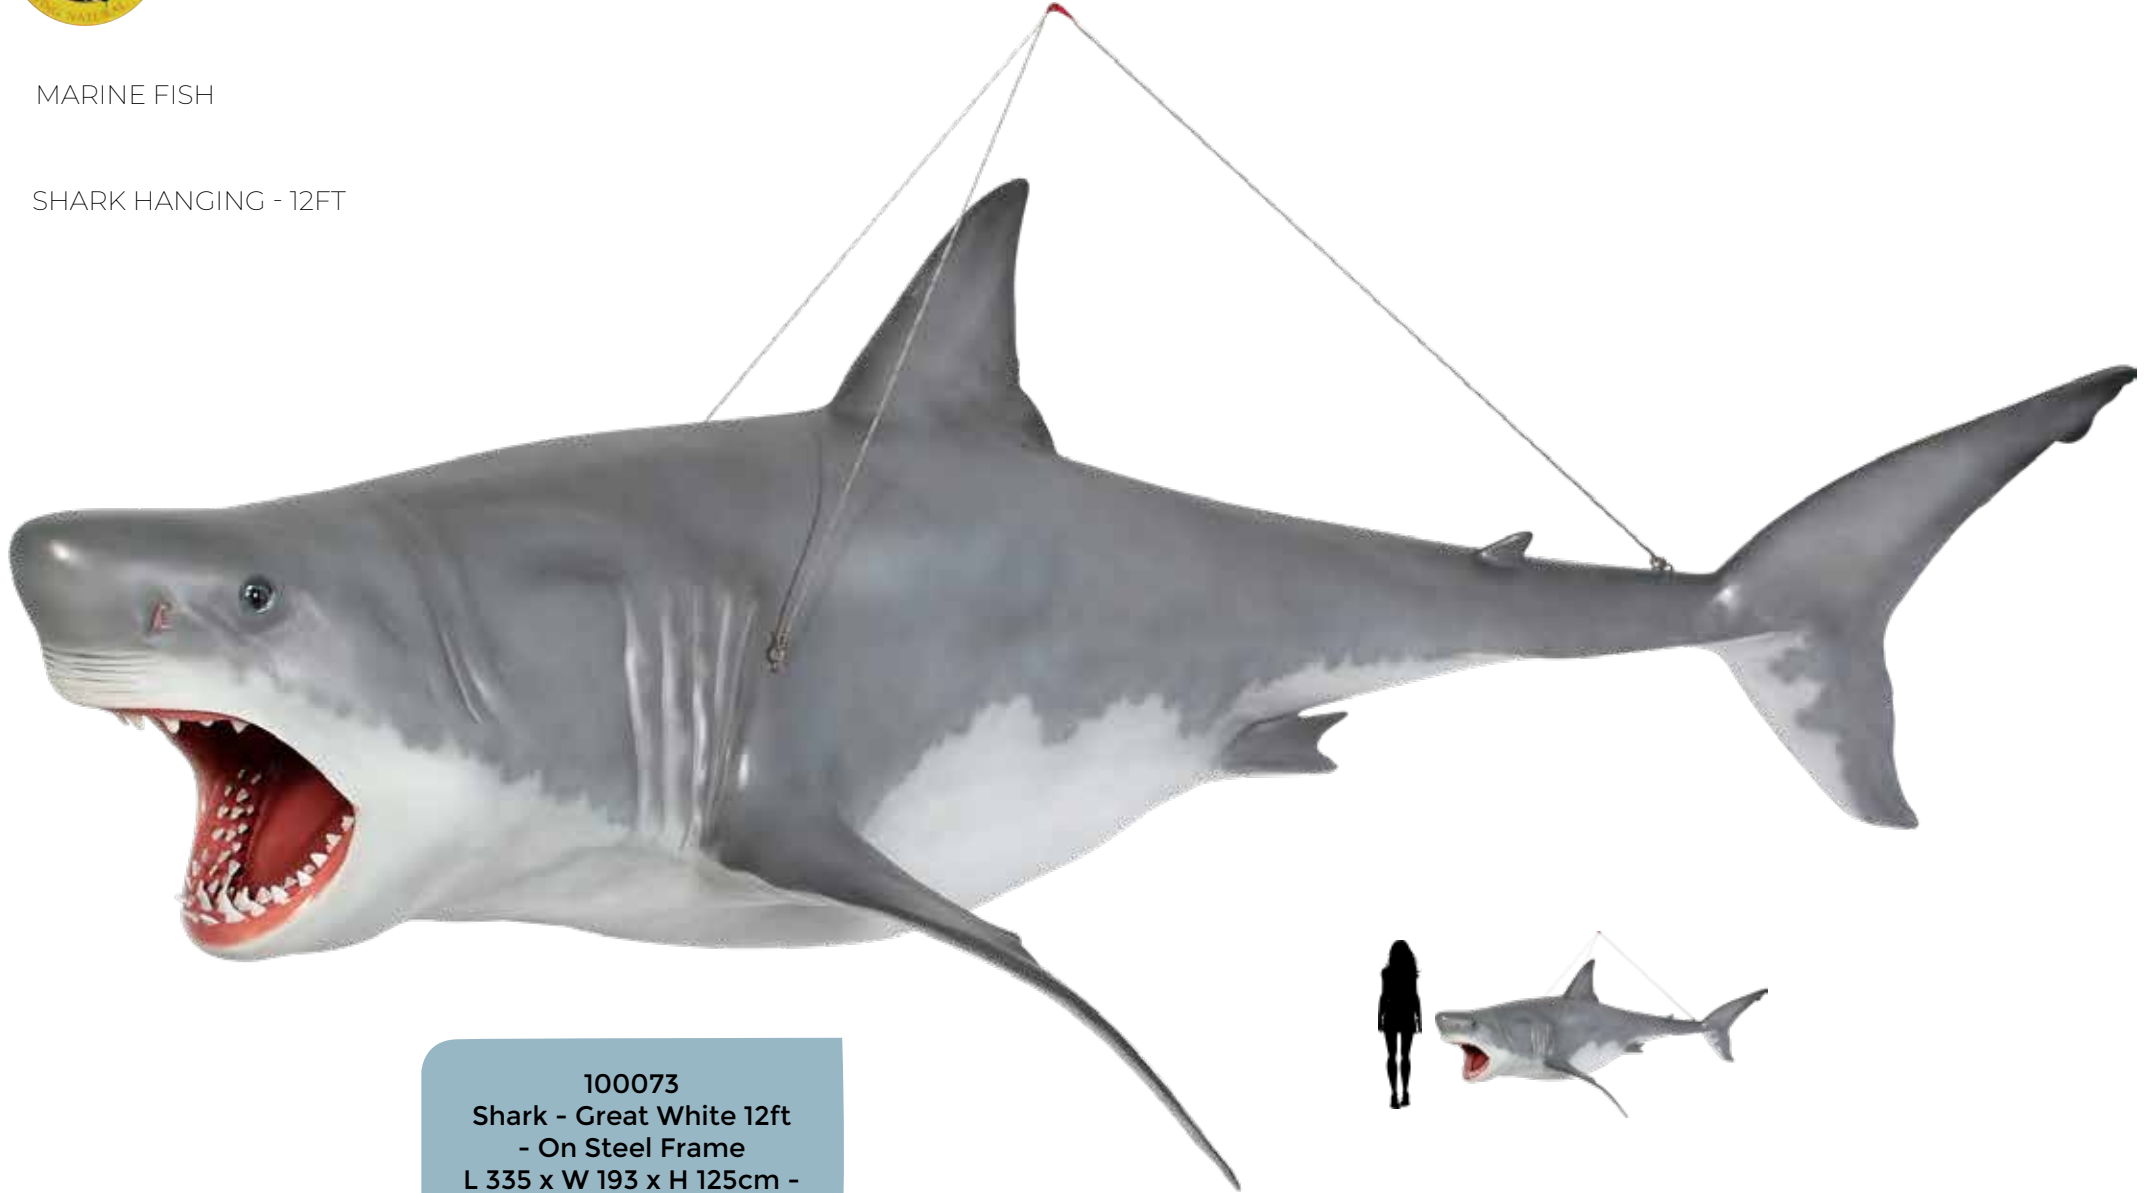

MARINE MAMMALS

WHALE - FULL 3D SCULPT

AVAILABLE
ON A PEDESTAL OR HANGING

WHALE - WALL DECOR -
WITH FLAT BACK

**COMING SOON
AVAILABLE ANY SIZE**

SEA CREATURES & NAUTICAL THEMING

MARINE FISH

GREAT WHITE SHARK - 18FT

GREAT WHITE SHARK -
STEEL ARMATURE

18FT

New
By order only
Shark - Great White 18ft
560cm Long

SEA CREATURES & NAUTICAL THEMING

MARINE FISH

SHARK - ON STAND - 12FT

100072
Shark - Great White 12ft
- On Metal Stand
L 335 x W 193 x H 205cm - 50kg +
Stand

SEA CREATURES & NAUTICAL THEMING

MARINE FISH

SHARK HANGING - 12FT

100073
Shark - Great White 12ft
- On Steel Frame
L 335 x W 193 x H 125cm -
50kg

SEA CREATURES & NAUTICAL THEMING

MARINE FISH

SHARKS

GREAT WHITE SHARK HEAD
WALL DECOR