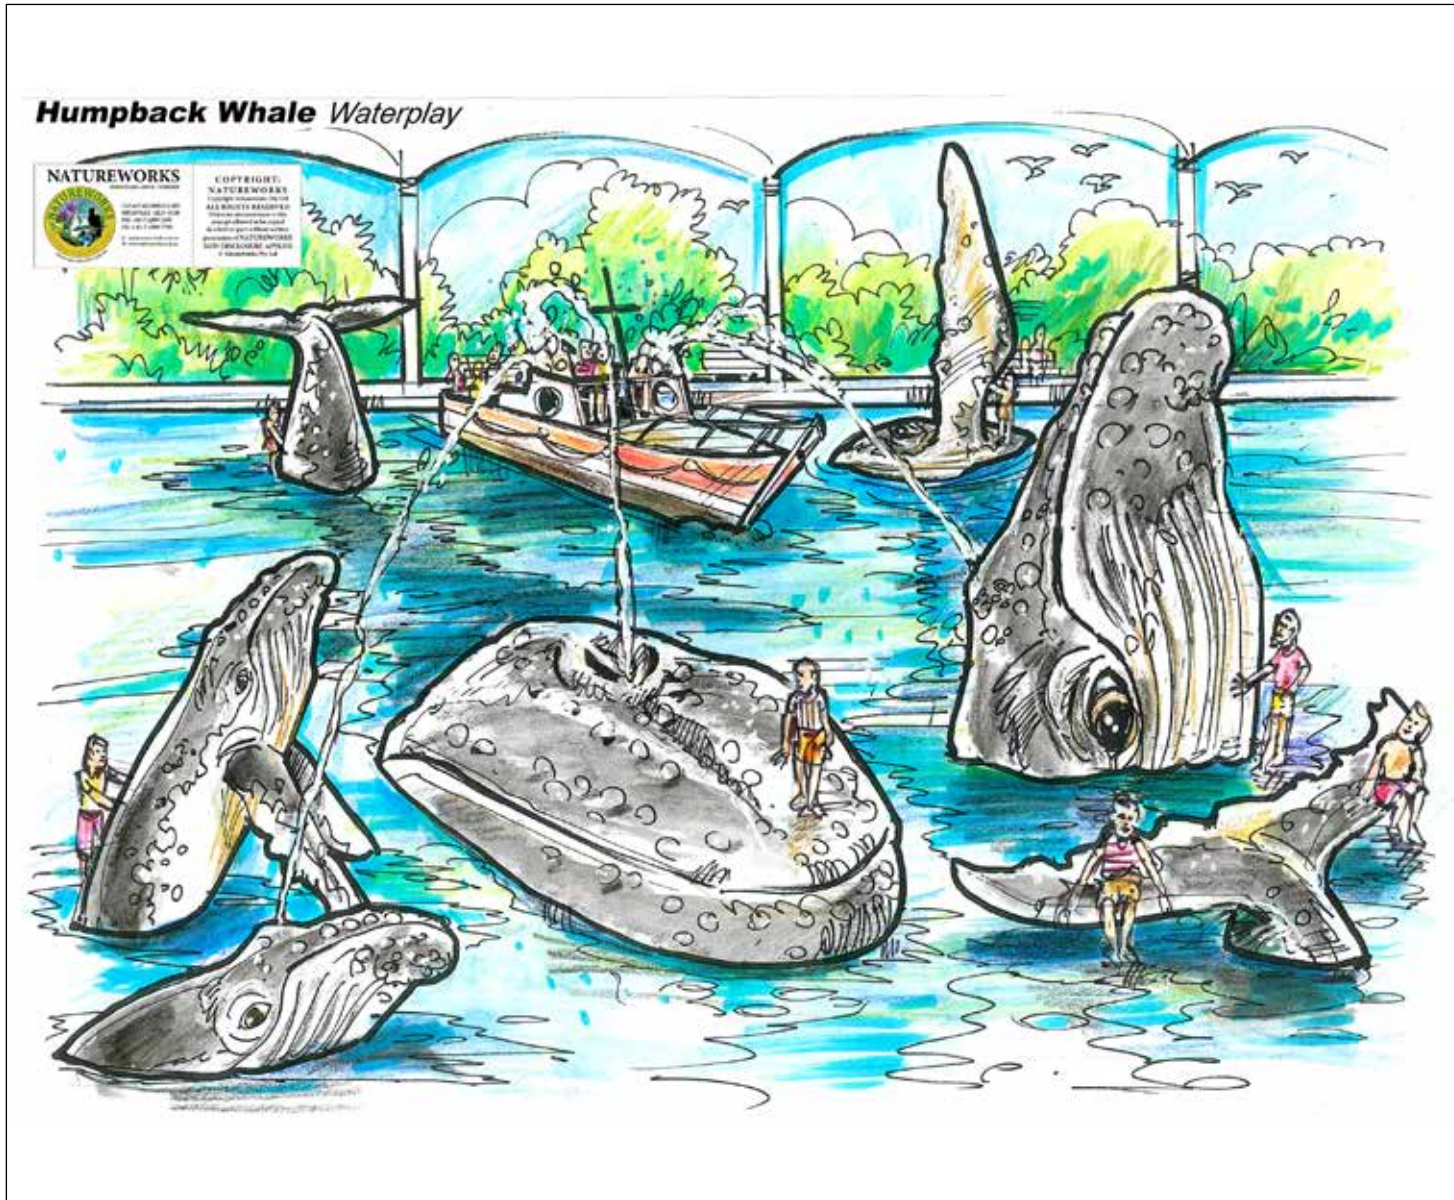

WHALE TAIL - FOR SPRAYGROUND

THIS CUSTOM MADE WHALE TAIL LOOKS AMAZING AS A SPRAYGROUND PLAY ITEM.

EXMOUTH - W.A AUSTRALIA

SEA CREATURES & NAUTICAL THEMING

MARINE MAMMALS

3 METRE HIGH WHALE FIN

SEA CREATURES & NAUTICAL THEMING

MARINE MAMMALS

HUMPBACK WHALE - HALF

**HUMPBACK
WHALE** CALF

2.05M HIGH

2.15M Long

1.5M WIDE

SEA CREATURES & NAUTICAL THEMING

A WHALE OF A TIME-
CONCEPT ART

SEA CREATURES & NAUTICAL THEMING

MARINE MAMMALS

Killer Whale - large - coming soon

KILLER WHALE

KILLER WHALE - HALF

REAR VIEW

SIDE VIEW

150004
Whale - Half - With Flat Base
L 117 x W 113 x H 195cm - 60kg