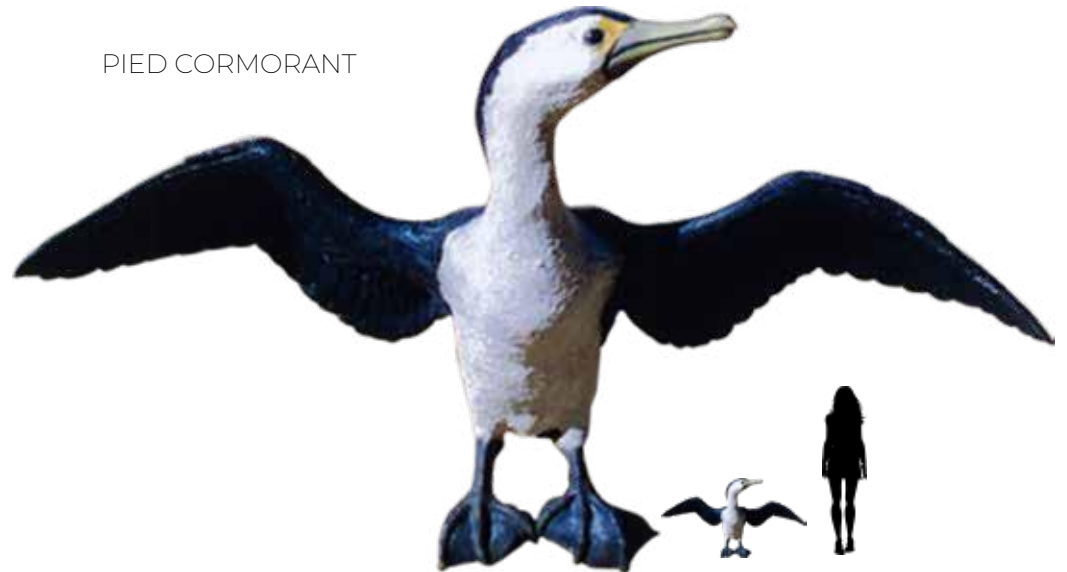

WATER BIRDS

SEAGULL ON BOLLARD

This Seagull Sculpt is ideal for mounting on a tall post similar to the Pelican on Post

130088
Seagull - Standing
On Mooring Bollard
L 42 x W 32 x H 78cm - 5.7kg

SEAGULL STANDING

130111
Seagull - Standing
L 48 x W 18 x H 39cm - 1.7kg

PIED CORMORANT

SEA CREATURES & NAUTICAL THEMING

WATER BIRDS

SPOONBILL

100122
Spoonbill - Royal
L 53 x W 17 x H 60cm - 2kg

100122Y
Spoonbill - Yellow
L 53 x W 17 x H 60cm - 2kg