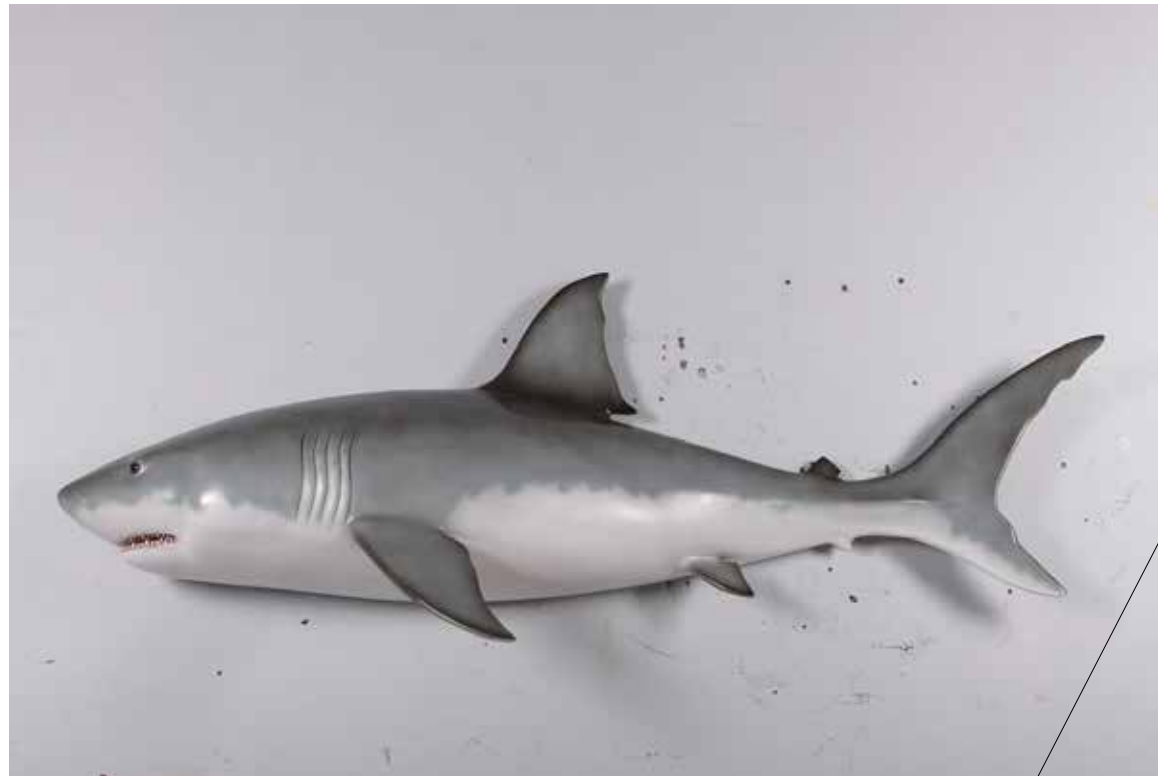

MARINE FISH

SHARKS

GREAT WHITE SHARK -
HANGING - 6FT

190019
Shark - Great White Shark
Hanging - 6ft
L183 x W 42 x H 71cm -7.3kg

SEA CREATURES & NAUTICAL THEMING

MARINE FISH

SHARKS

GREAT WHITE SHARK - WALL
DECOR - WITH FLAT BACK- 6FT

190108
Shark - Great White Shark
Wall Decor - 6ft
L183 x W 42 x H 71cm -7.3kg

Flat Back to allow easy
mounting to wall

SEA CREATURES & NAUTICAL THEMING

MARINE FISH

SCALLOPED HAMMERHEAD
SHARK- HANGING - 6FT