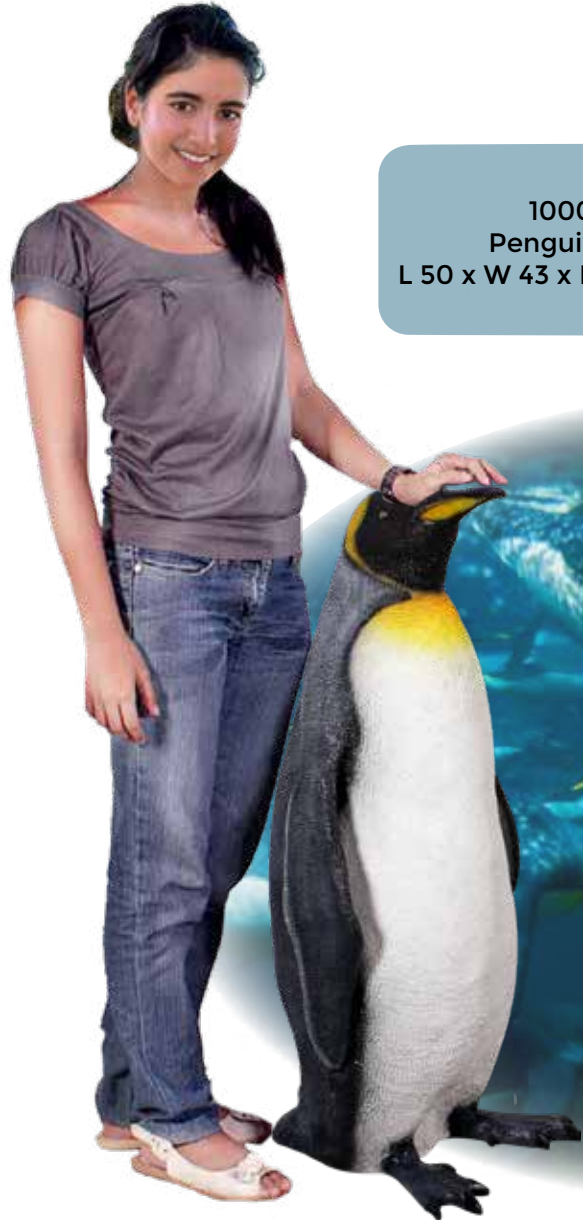

SEA CREATURES & NAUTICAL THEMING

WATER BIRDS

PENGUINS

100068
Penguin King
L 50 x W 43 x H 97cm - 8kg