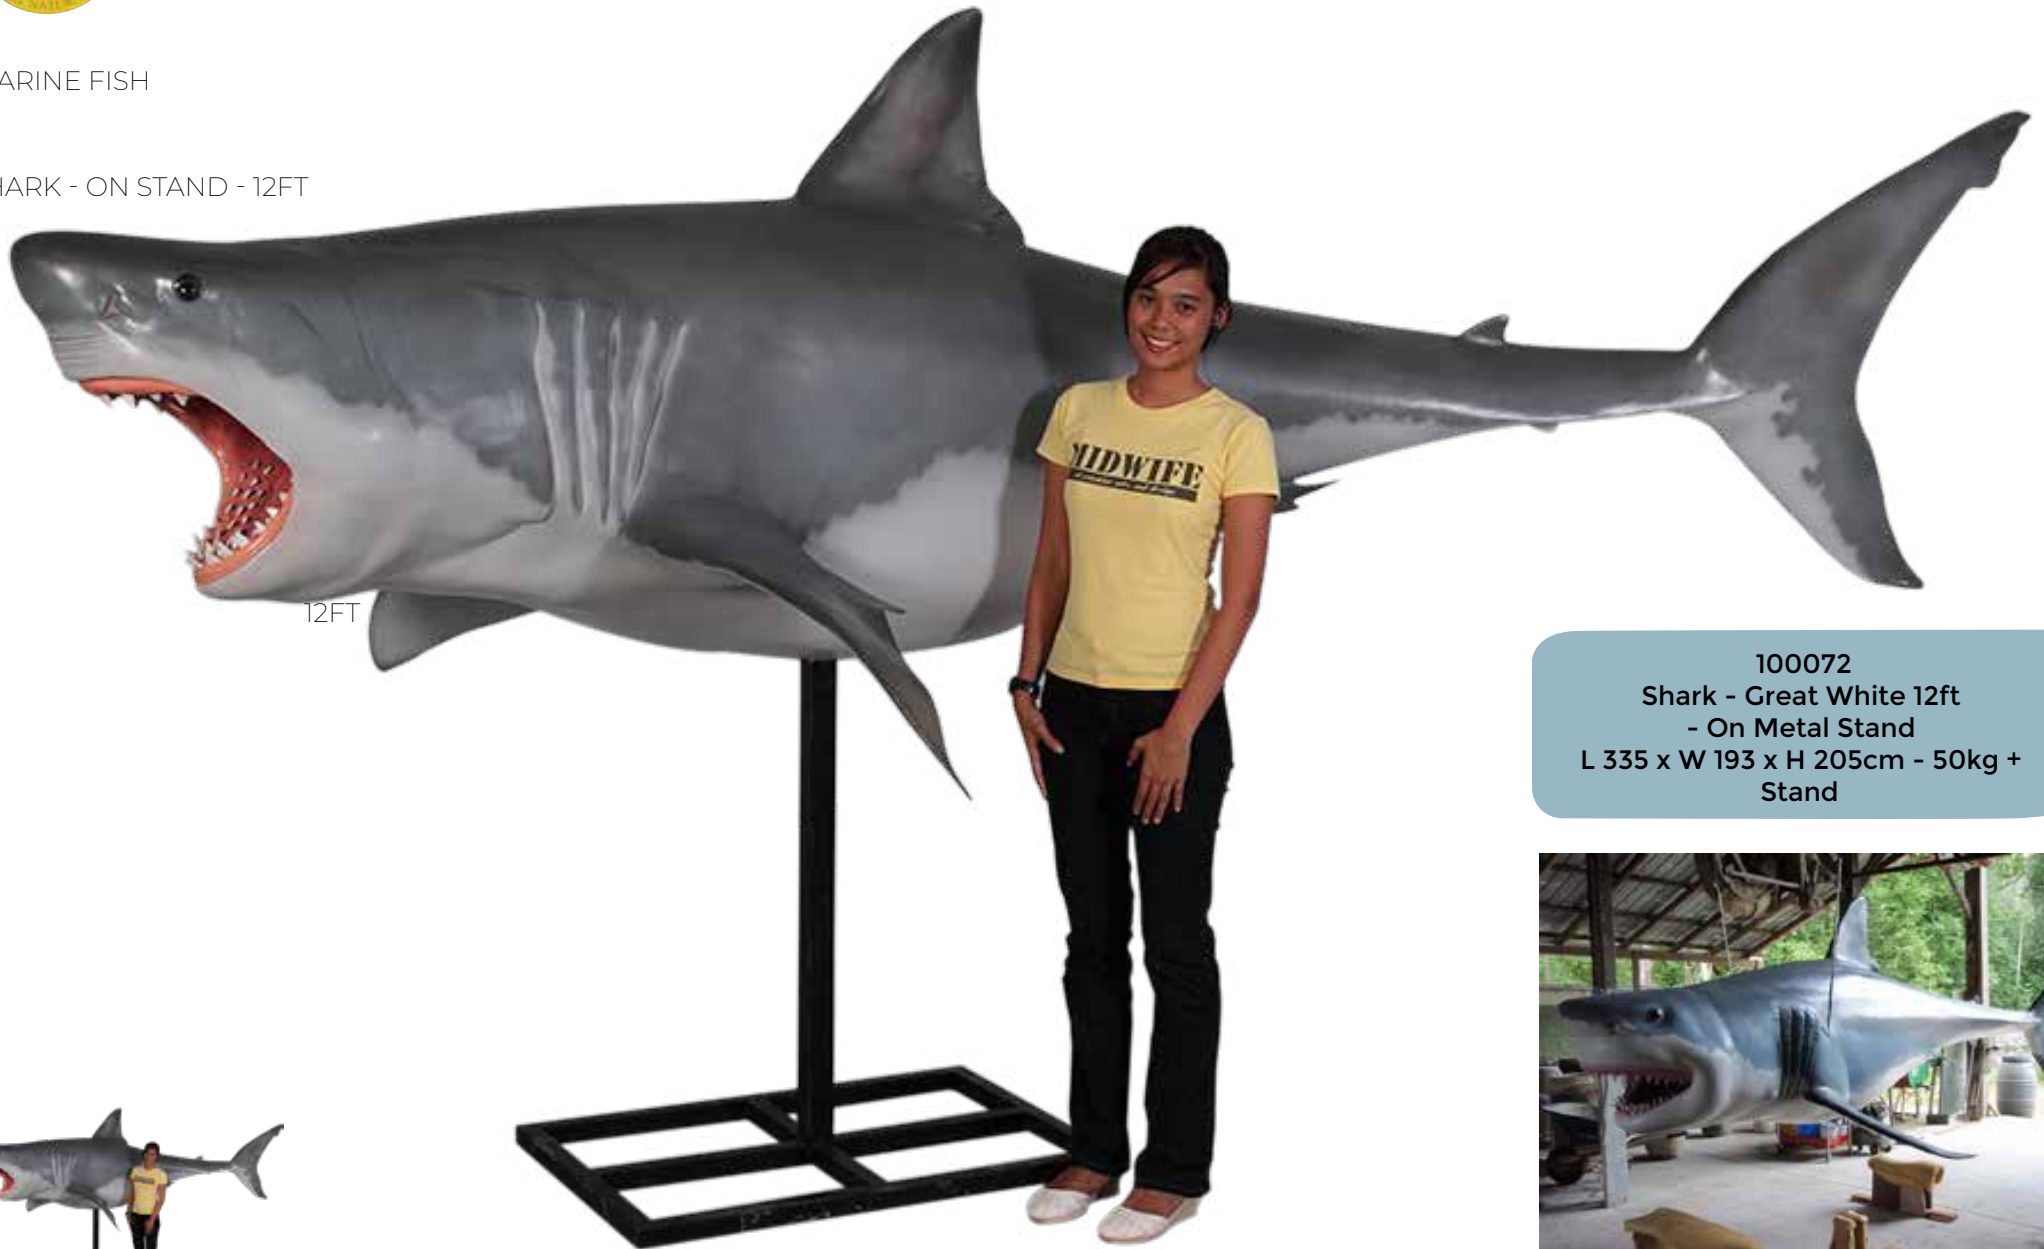

MARINE MAMMALS

WHALE - FULL 3D SCULPT

AVAILABLE
ON A PEDESTAL OR HANGING

WHALE - WALL DECOR -
WITH FLAT BACK

**COMING SOON
AVAILABLE ANY SIZE**

SEA CREATURES & NAUTICAL THEMING

MARINE FISH

GREAT WHITE SHARK - 18FT

GREAT WHITE SHARK -
STEEL ARMATURE

18FT

New
By order only
Shark - Great White 18ft
560cm Long

SEA CREATURES & NAUTICAL THEMING

MARINE FISH

SHARK - ON STAND - 12FT

100072
Shark - Great White 12ft
- On Metal Stand
L 335 x W 193 x H 205cm - 50kg +
Stand

SEA CREATURES & NAUTICAL THEMING

MARINE FISH

SHARK HANGING - 12FT

100073
Shark - Great White 12ft
- On Steel Frame
L 335 x W 193 x H 125cm -
50kg

SEA CREATURES & NAUTICAL THEMING

MARINE FISH

SHARKS

GREAT WHITE SHARK HEAD
WALL DECOR