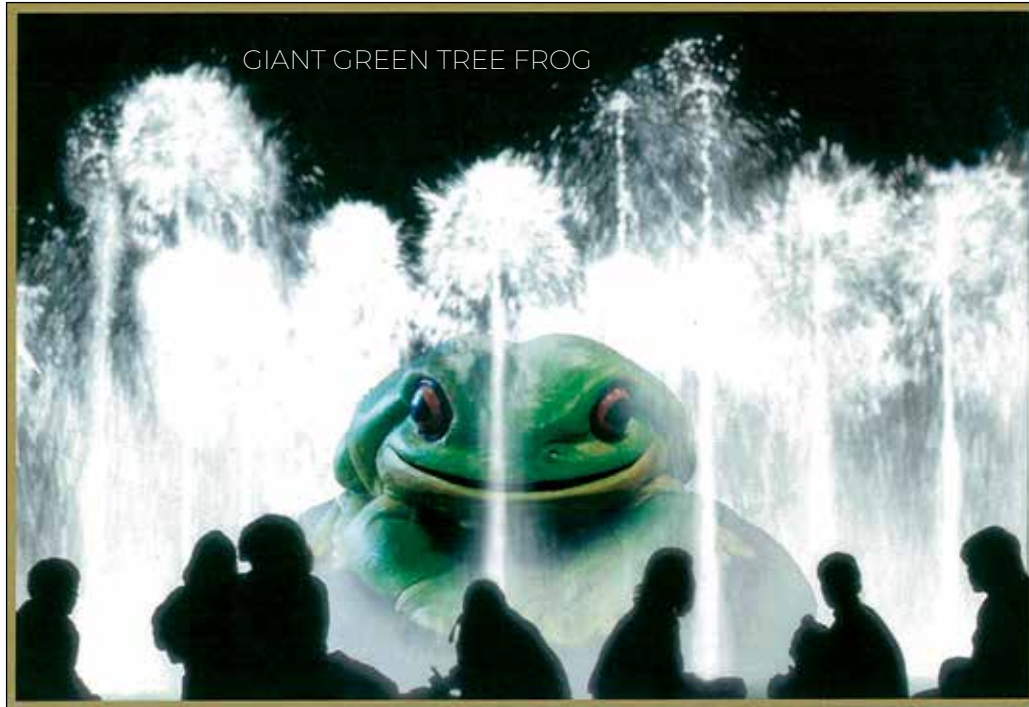

ARTIFICIAL CLAMS

Artificial corals
A collection of artificial corals
used for Underwater World -
Mooloolaba - QLD

VARIOUS CORALS, AND AQUARIUM FIT OUTS

SEA CREATURES & NAUTICAL THEMING

GIANT FROGS

Natureworks can custom build these frogs to any size you like. - Just ask!

This Giant Green Tree Frog On Rock has been chosen to take centre stage in the middle of an enormous water fountain - stunning

This Giant Green Tree Frog is perfect as a play item for children whilst also being an attractive themed element in your play space.