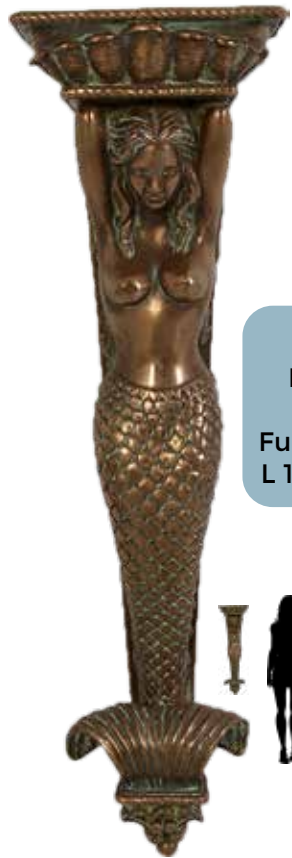

NAUTICAL THEMING DECOR

MERMAIDS

NT0020
Mermaid Wall Light Cover
Greenish Bronze
L 36 x W 27 x H 58 cm - 2.7kg

NT0032
Mermaid Sitting
Greenish Bronze
L 72 x W 51 x H 88cm - 9.8kg

MERMAID SITTING

MERMAID PILASTER - FULL BODY