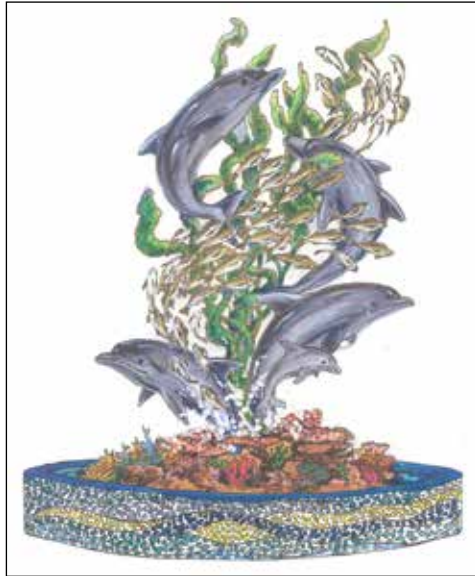

Coloured
Concept art

Sketched
Concept art

SEA CREATURES & NAUTICAL THEMING

CUSTOM MADE
SPRAYGROUND - EX-
MOUTH W.A AUSTRALIA

SEA CREATURES & NAUTICAL THEMING

DUGONG - HANGING

100127
Dugong - Hanging
L 298 x W 112 x H 68cm -
17.5kg