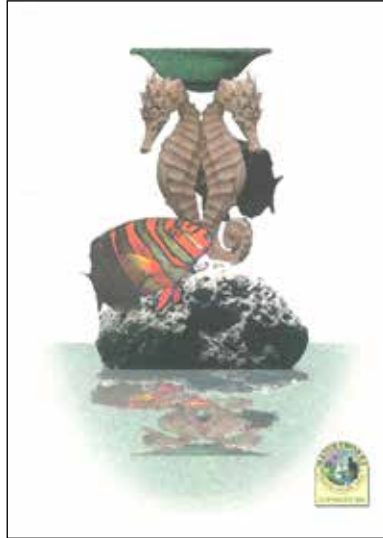

SEA CREATURES & NAUTICAL THEMING

MARINE INVERTEBRATES

SEAHORSE FOUNTAINS

SEAHORSE FOUNTAIN
ROMAN STONE

040508RS
Seahorse Fountain
Roman Stone
L 41 x W 60 x H 106cm -
17kg

GIANT SEAHORSE FOUNTAIN
SET OF TWO

Seahorse water FOUNTAIN