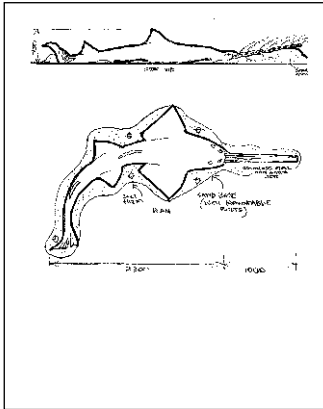

SEA CREATURES & NAUTICAL THEMING

MARINE FISH

SAW FISH

1. CONCEPT OUTLINE

3. IN PRODUCTION