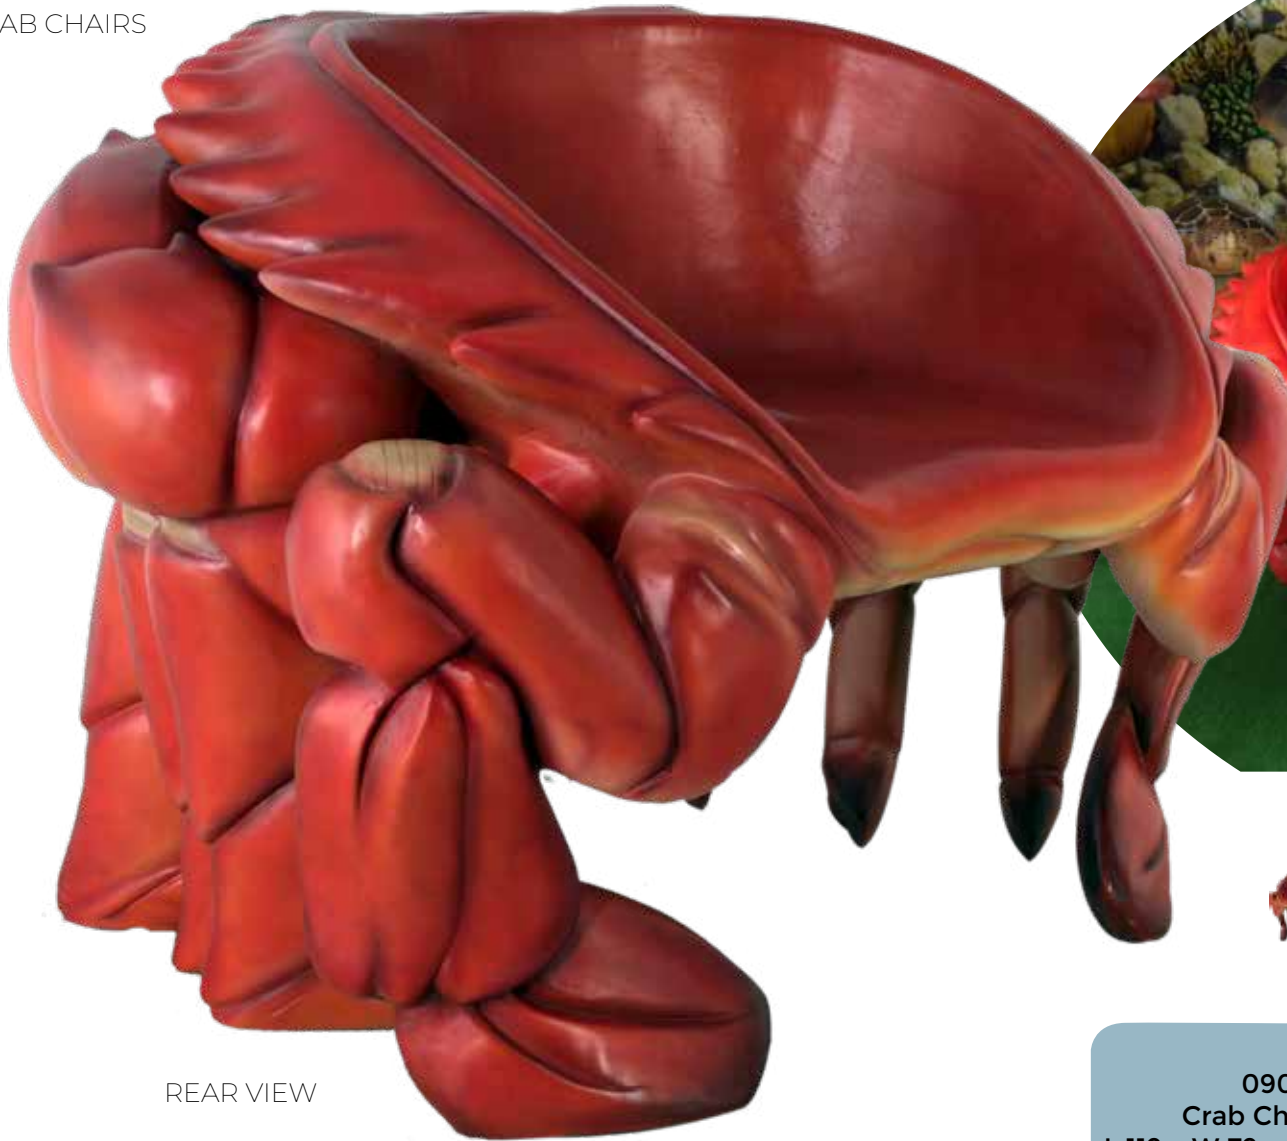

GIANT CLOWN FISH
HANGING

Rear View

SEA CREATURES & NAUTICAL THEMING

MARINE FISH
GIANT CLOWN FISH

CLOWN FISH AVAILABLE IN
VARIOUS COLOURS

CLOWN FISH
In Anemone Cluster

SEA CREATURES & NAUTICAL THEMING

MARINE INVERTEBRATES - CRABS

3 METRE GIANT CRAB - CARDWELL

100012
Crab 3ft
L 86 x W 63 x H 21cm - 10kg

100013
Crab 6ft
L 189 x W 131 x H 39cm - 40.4kg

CRABS

6M CRAB - BROADWATER PARKLANDS

SEA CREATURES & NAUTICAL THEMING

MARINE INVERTEBRATES - CRABS

CRAB CHAIRS

REAR VIEW

Rear View

090079
Crab Chair - Red
L 112 x W 72 x H 70cm - 53kg

SEA CREATURES & NAUTICAL THEMING

MARINE INVERTEBRATES - CRABS

CRAB CHAIRS

CRAB CHAIR - ROMAN STONE