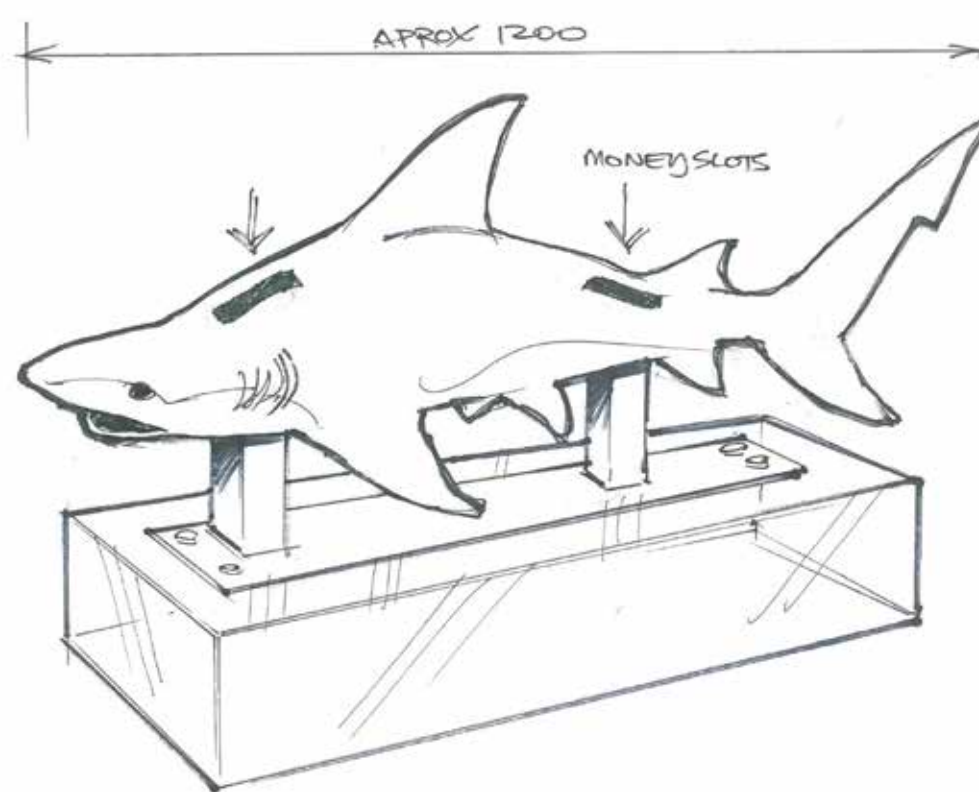

SEA CREATURES & NAUTICAL THEMING

MARINE FISH

SHARKS

Shark - Great White Shark
Money Box - Fund-raiser
Sound activation can be inserted