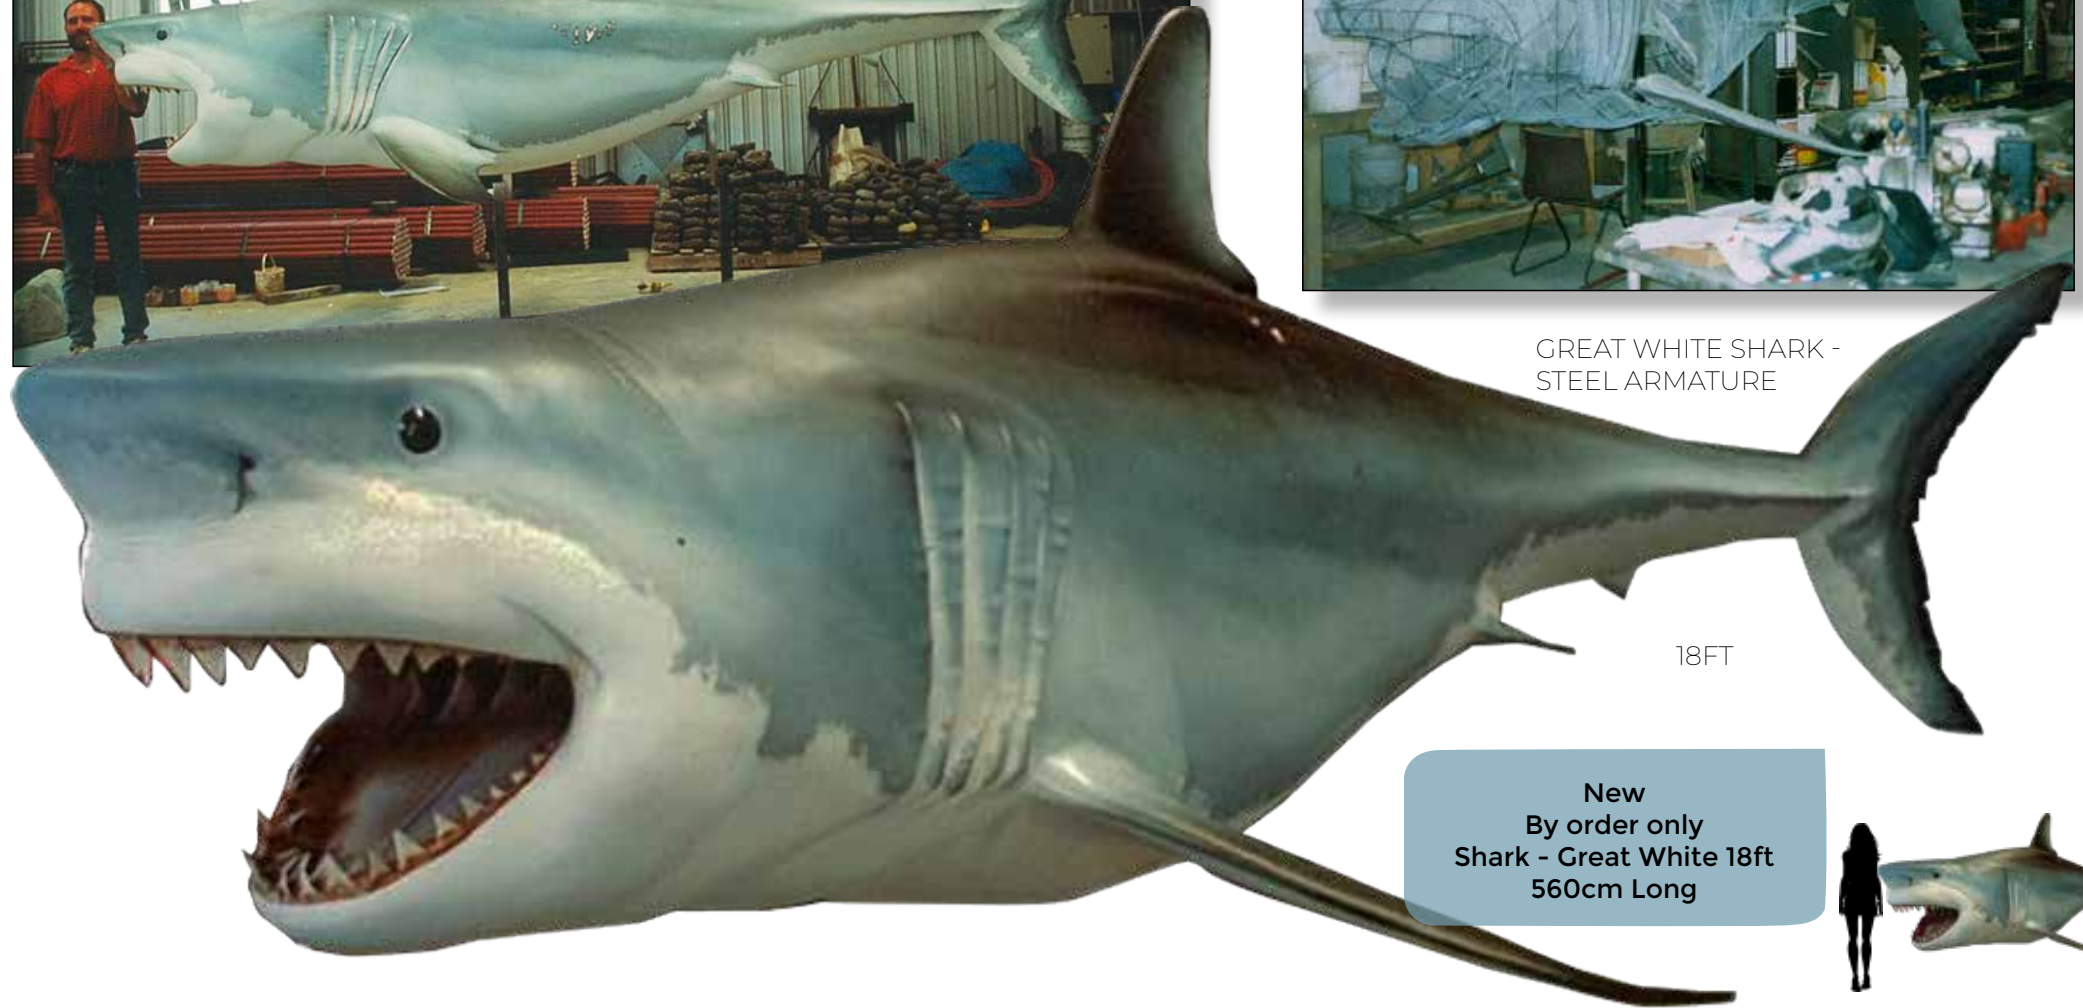

MARINE MAMMALS

WHALE - FULL 3D SCULPT

AVAILABLE
ON A PEDESTAL OR HANGING

WHALE - WALL DECOR -
WITH FLAT BACK

**COMING SOON
AVAILABLE ANY SIZE**

SEA CREATURES & NAUTICAL THEMING

MARINE FISH

GREAT WHITE SHARK - 18FT

GREAT WHITE SHARK -
STEEL ARMATURE

18FT

New
By order only
Shark - Great White 18ft
560cm Long

SEA CREATURES & NAUTICAL THEMING

MARINE FISH

SHARK - ON STAND - 12FT

100072
Shark - Great White 12ft
- On Metal Stand
L 335 x W 193 x H 205cm - 50kg +
Stand