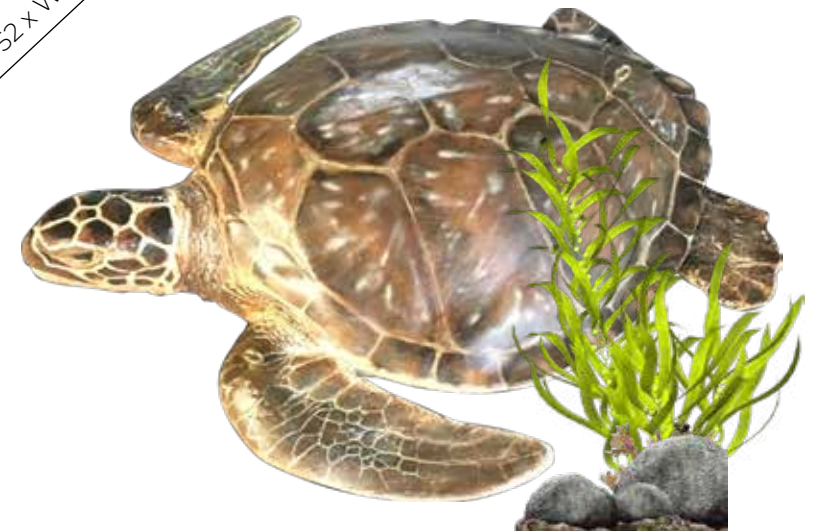

NW00GTJ
Green Turtle - Juvenile
L 15 x W 14 x H 3cm - 1kg