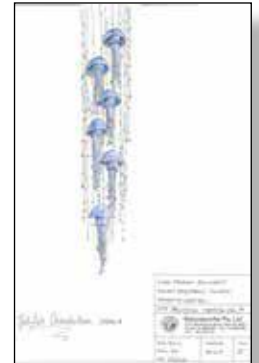

Day time view

Night time view

Jellyfish Chandelier

Option 1

Option 2

Option 3

Jellyfish Water fountain

SEA CREATURES & NAUTICAL THEMING