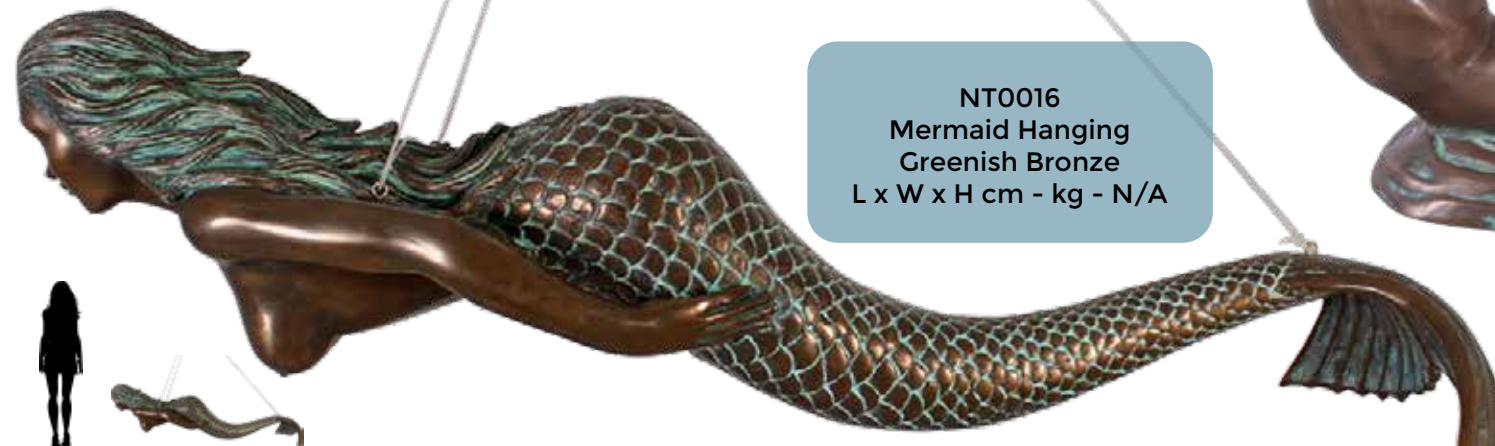

NT0016
Mermaid Hanging
Greenish Bronze
L x W x H cm - kg - N/A