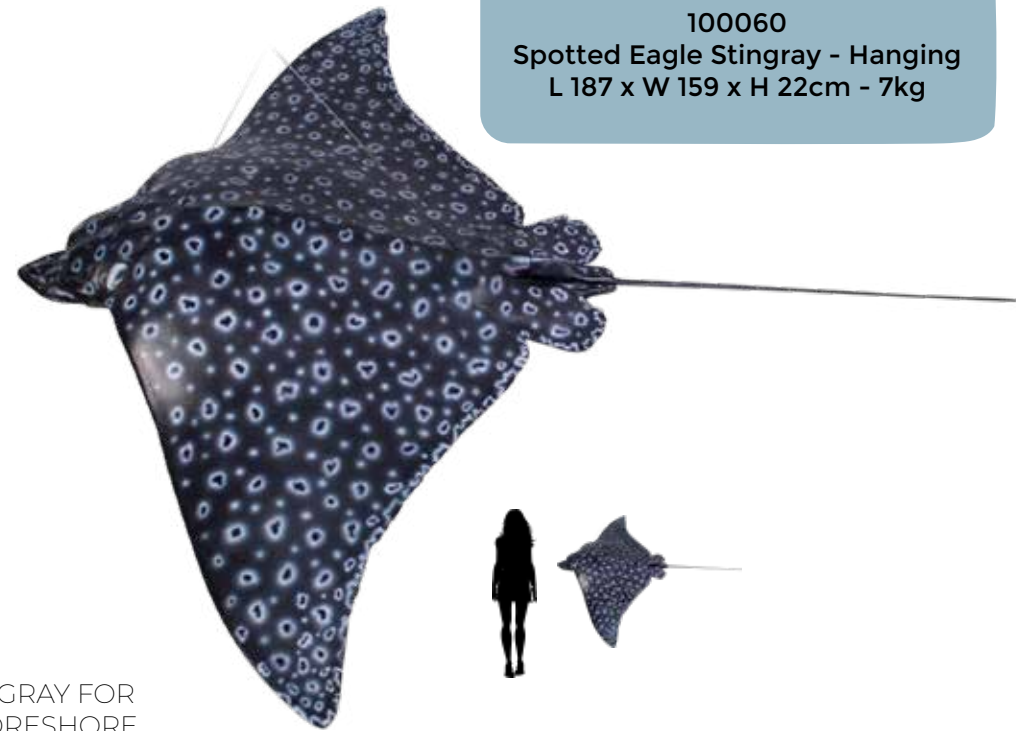

PLATYPUS ON ROCK - SMALL

100115
Platypus on Rock - Large
L 52 x W 37 x H 16cm - 1.5kg

PLATYPUS ON ROCK -
LARGE

SEA CREATURES & NAUTICAL THEMING

SPOTTED EAGLE RAY

100060
Spotted Eagle Stingray - Hanging
L 187 x W 159 x H 22cm - 7kg