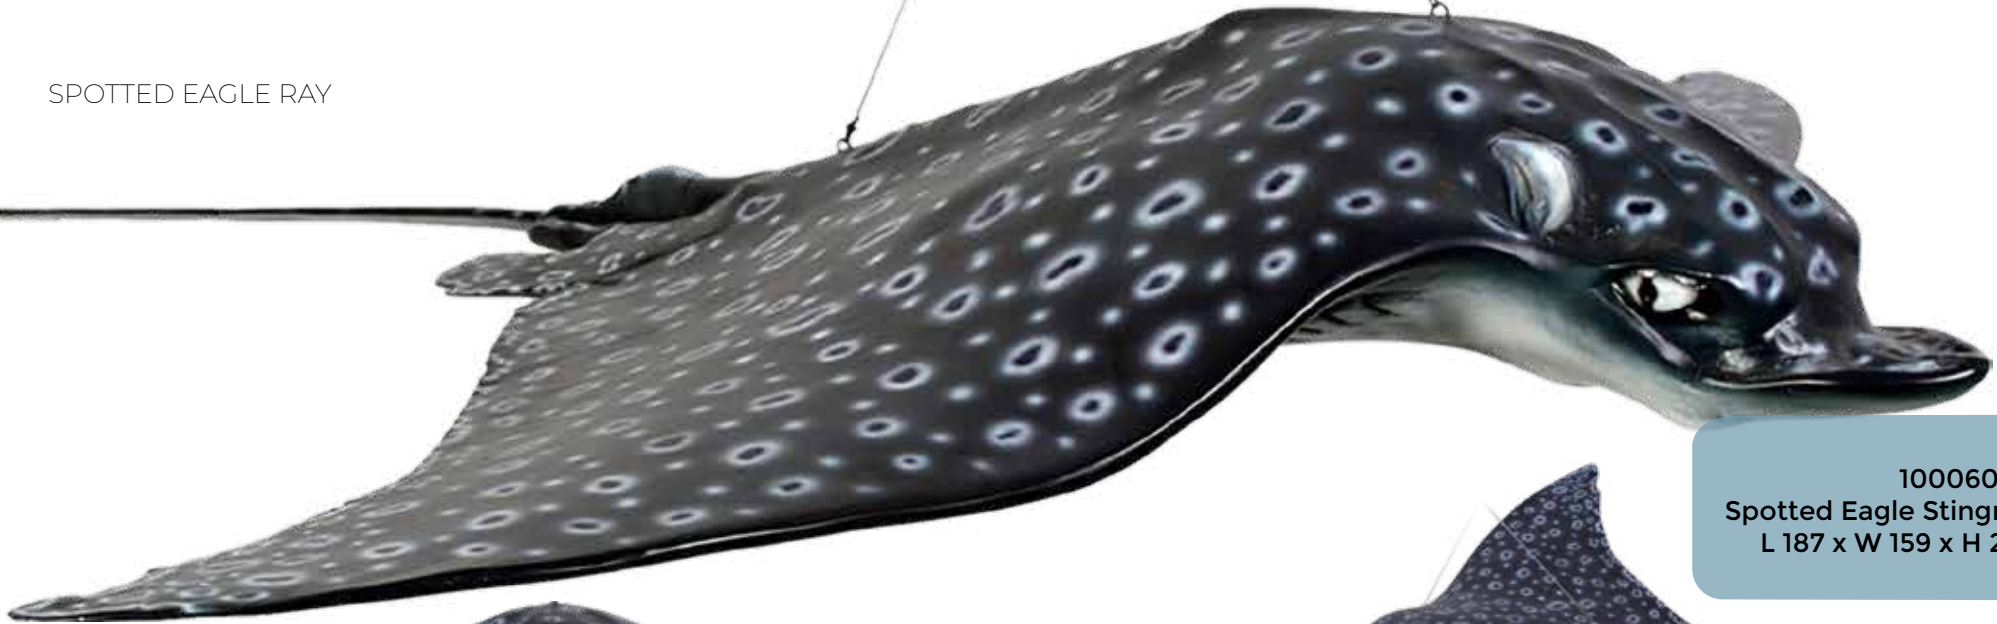

SEA CREATURES & NAUTICAL THEMING

SPOTTED EAGLE RAY

100060
Spotted Eagle Stingray - Hanging
L 187 x W 159 x H 22cm - 7kg