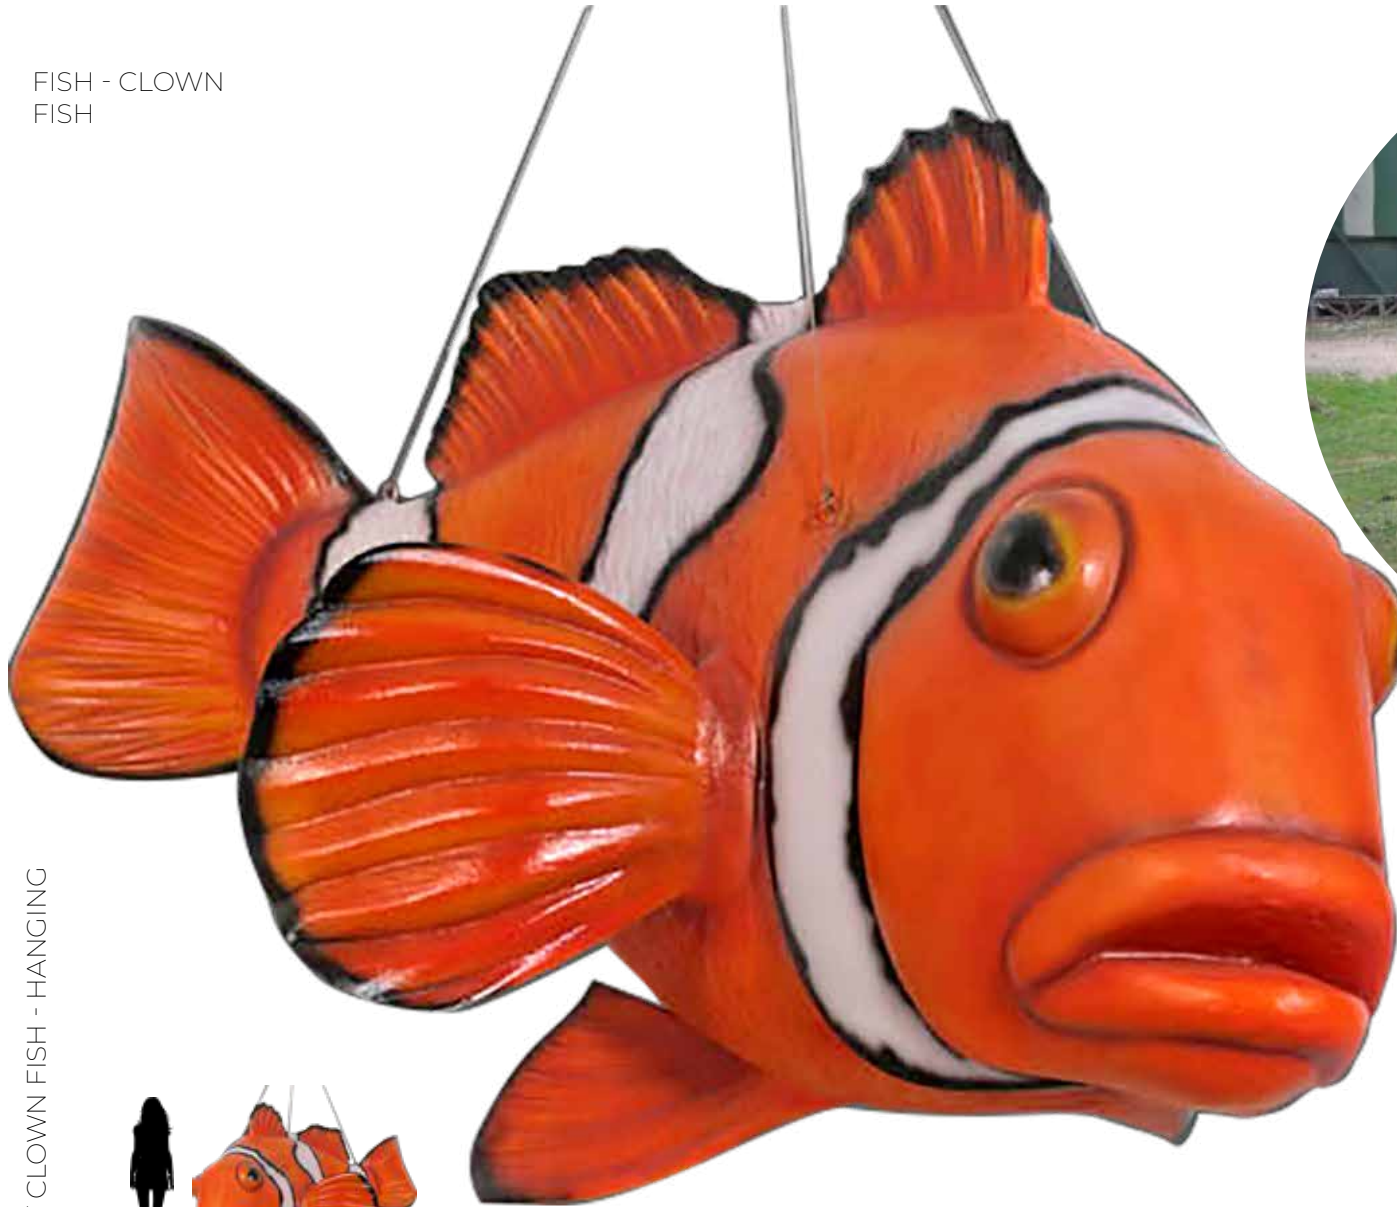

SEA CREATURES & NAUTICAL THEMING

MARINE FISH

CORAL TROUT

120051
Fish - Coral Trout
Small - Natural
L 730 x W 290 x H 150cm -
2kg

120045Hanging
Fish - Coral Trout
Giant - Natural - Hanging - 3m
L 307 x W 121 x H 142cm - 54kg

SEA CREATURES & NAUTICAL THEMING

MARINE FISH

AVAILABLE WITH OR
WITHOUT STAND

120085
Fish - Coral Trout
Giant - Natural
On Metal Stand - 3 mtrs
L 307 x W 121 x H 142cm - 54kg

SEA CREATURES & NAUTICAL THEMING

FISH - CLOWN
FISH

Giant Clown Fish - Hanging

100089
Fish - Clown Fish
Giant - Natural
Hanging
L 307 x W 121 x H 142cm - 54kg

SEA CREATURES & NAUTICAL THEMING

GIANT CLOWN FISH
IN SEA ANEMONE CLUSTER

NW010
Fish - Clown fish - Giant
In Anemone Cluster