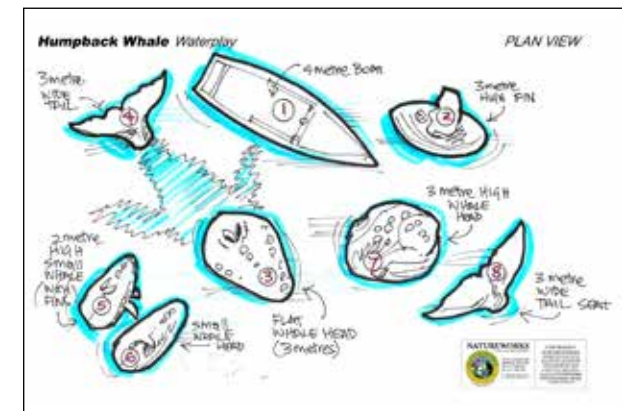

MARINE MAMMALS

HUMPBACK WHALE - HALF

**HUMPBACK
WHALE** CALF

2.05M HIGH

2.15M Long

1.5M WIDE

SEA CREATURES & NAUTICAL THEMING

A WHALE OF A TIME-
CONCEPT ART