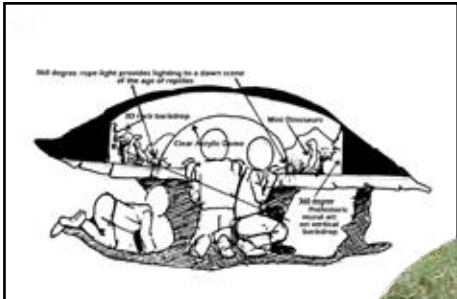

SEA CREATURES & NAUTICAL THEMING

YURTLE THE GIANT TURTLE SHELL

NO ORDINARY SHELL

Miniature themed internal diorama options available
Price on application

Yurtle
- Giant Turtle Shell
Outdoor / Indoor
Children's Play Space