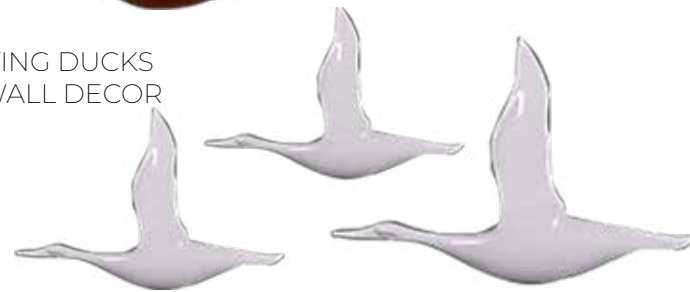

FLYING DUCKS
- WALL DECOR