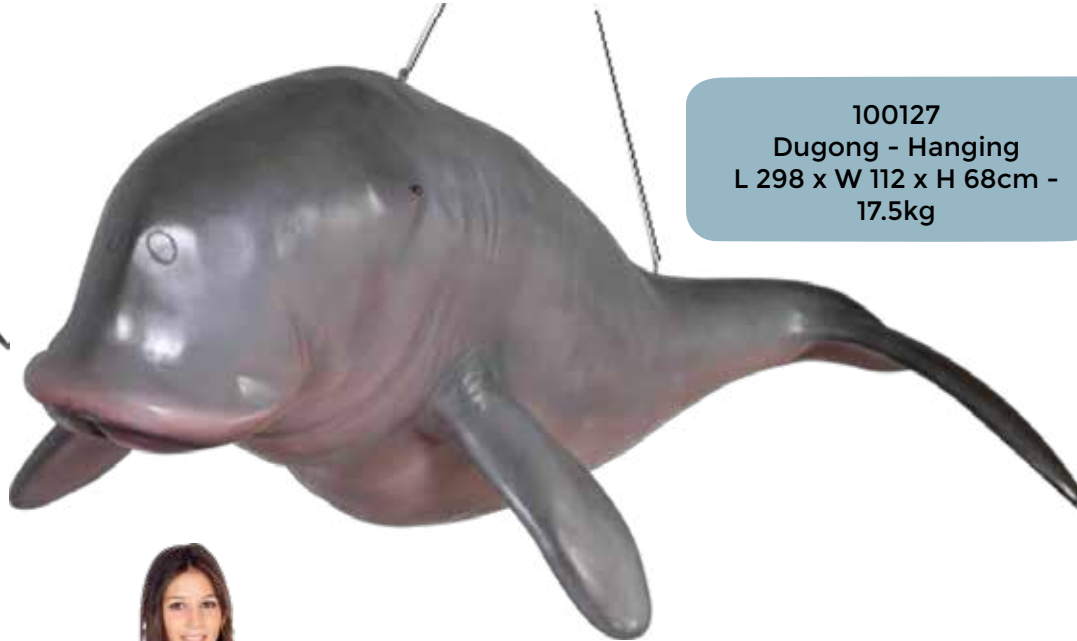

Coloured
Concept art

Sketched
Concept art

SEA CREATURES & NAUTICAL THEMING

CUSTOM MADE
SPRAYGROUND - EX-
MOUTH W.A AUSTRALIA

SEA CREATURES & NAUTICAL THEMING

DUGONG - HANGING

100127
Dugong - Hanging
L 298 x W 112 x H 68cm -
17.5kg