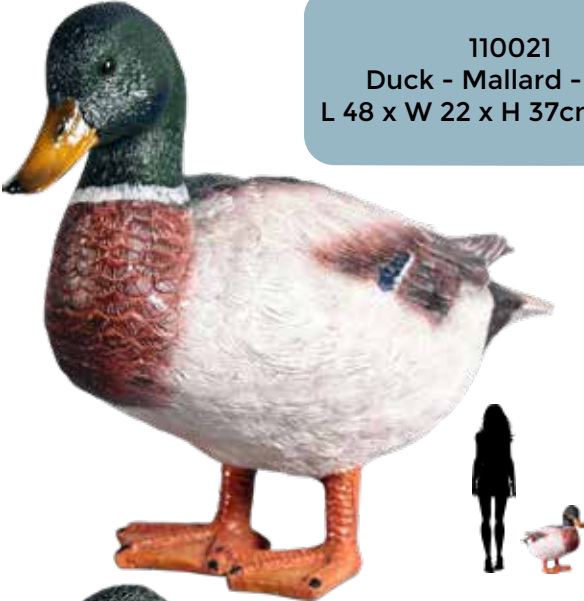

SEA CREATURES & NAUTICAL THEMING

WATER BIRDS

BROLGA'S

080122
Brolga - Natural
L 88 x W 41 x H 150cm - 6.5kg

Greenish
Bronze

080122GB
Brolga - Greenish Bronze
L 88 x W 41 x H 150cm - 6.5kg

080122BZ
Brolga - Bronze
L 88 x W 41 x H 150cm - 6.5kg

JABIRU

110094
Jabiru
L 155 x W 30 x H 130cm - 7kg

SEA CREATURES & NAUTICAL THEMING

WATER BIRDS

MALLARD DUCK - MALE

110021
Duck - Mallard - Male
L 48 x W 22 x H 37cm - 2.3kg

MALLARD DUCK - FEMALE

110020
Duck - Mallard - Female
L 42 x W 20 x H 22cm - 2kg

110020GBronze
Duck - Mallard - Female
Greenish Bronze
L 42 x W 20 x H 22cm - 2kg

140106C
Flying Ducks -
Wall Decor - Copper
L 77 x W 22 x H 55cm - 2.6kg

110020RS
Duck - Mallard - Female
Roman Stone
L 42 x W 20 x H 22cm - 2kg