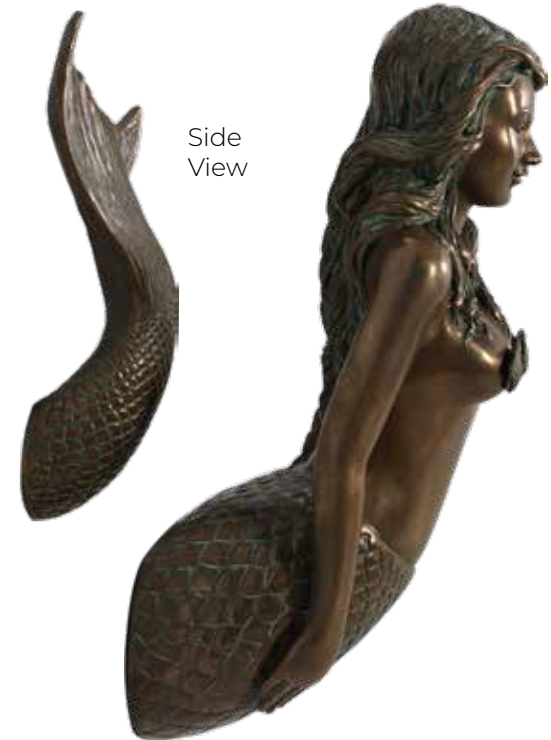

MERMAID SHIPS FIGUREHEAD WITH SEPARATE TAIL - WALL DECOR

Side View

NT0022
Mermaid - Ships figurehead
Wall Decor
Greenish Bronze
L 43 x W 42 x H 86 cm - 7.7kg