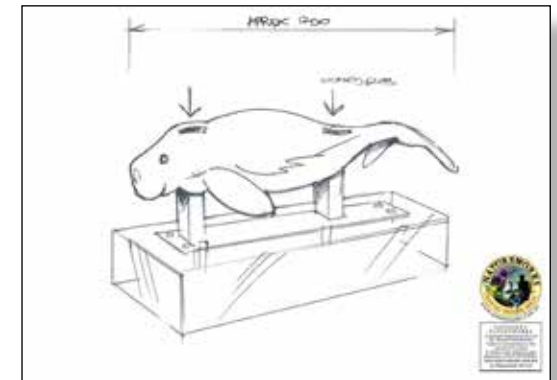

100128
Dugong
- On Metal Stand
L 298 x W 112 x H 99cm - 17.5kg