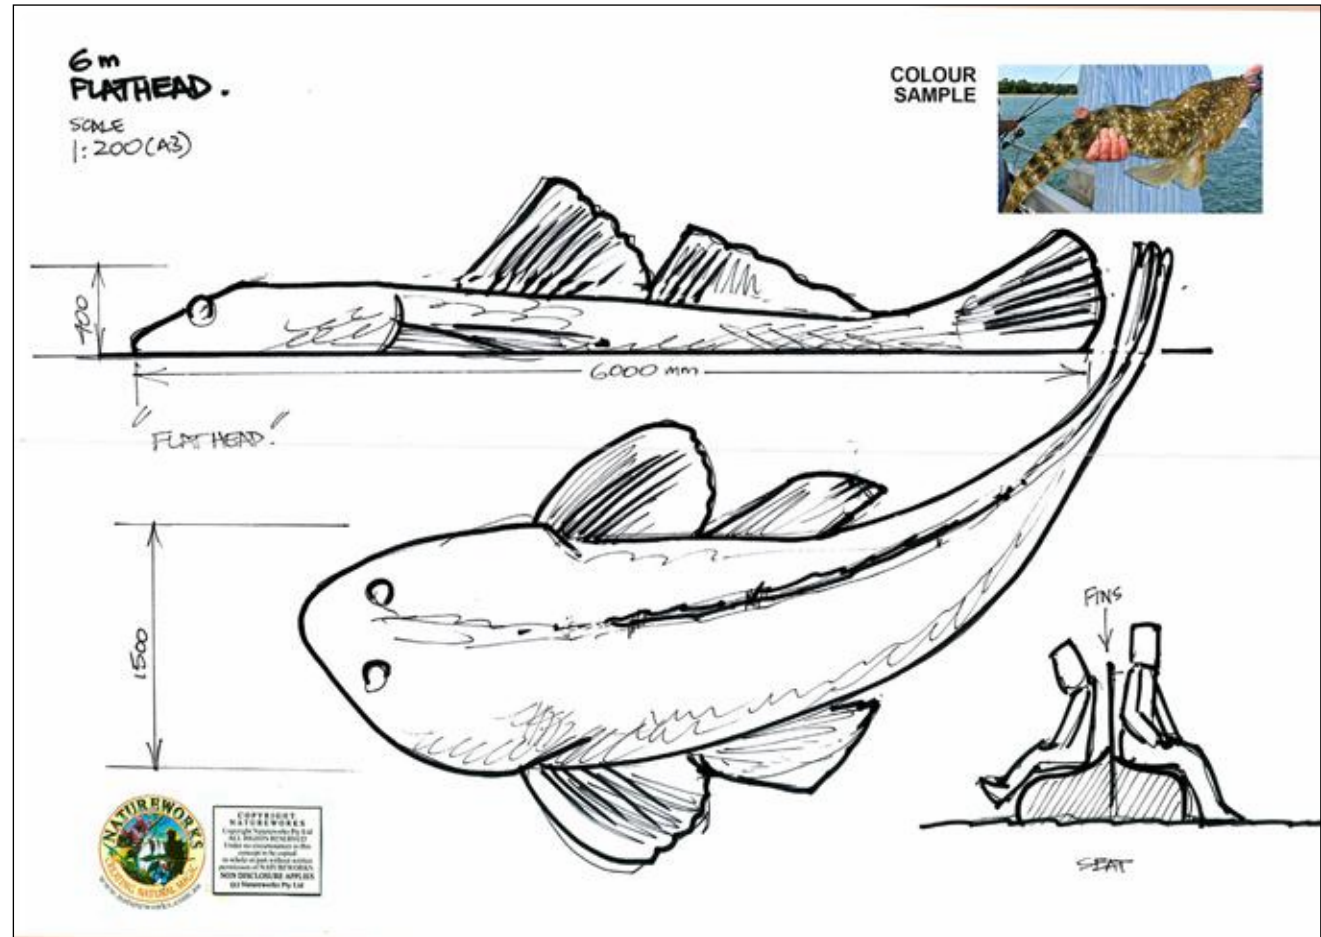

SEA CREATURES & NAUTICAL THEMING

FLAT HEAD - GIANT 6M
LONG HIGH

This Flathead at 6.0 metres long is still only less than 60 cm to the top of its back, so it can be climbed on as playground seat without soft fall.

Every kids dream is to catch a giant Flathead. This piece is best coloured as a natural fish, or it can be crazy coloured or covered with mosaics