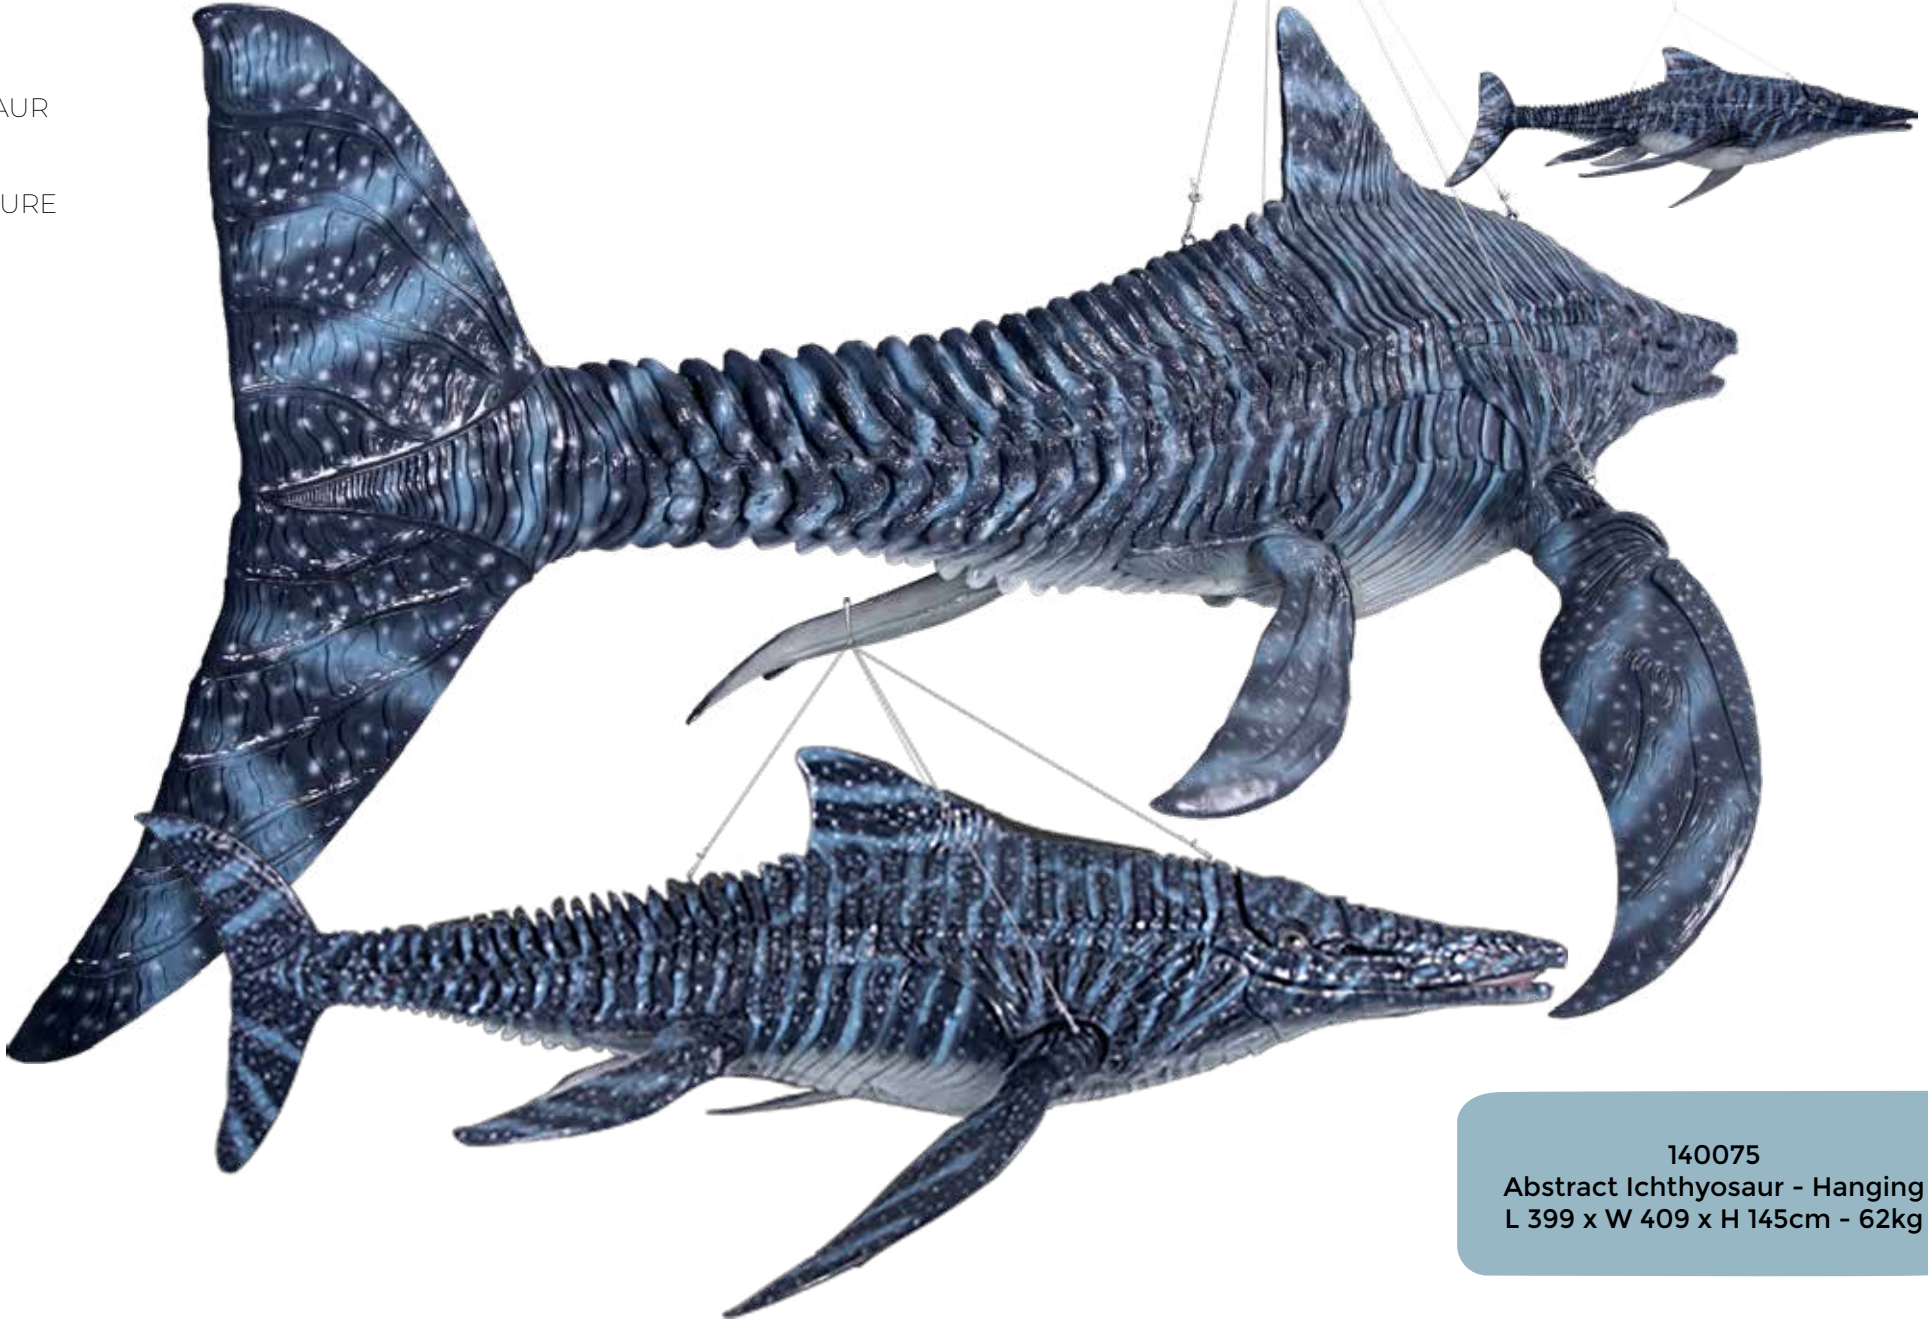

SEA CREATURES & NAUTICAL THEMING

ICHTHYOSAUR
HANGING
- W CREATURE

140075
Abstract Ichthyosaur - Hanging
L 399 x W 409 x H 145cm - 62kg