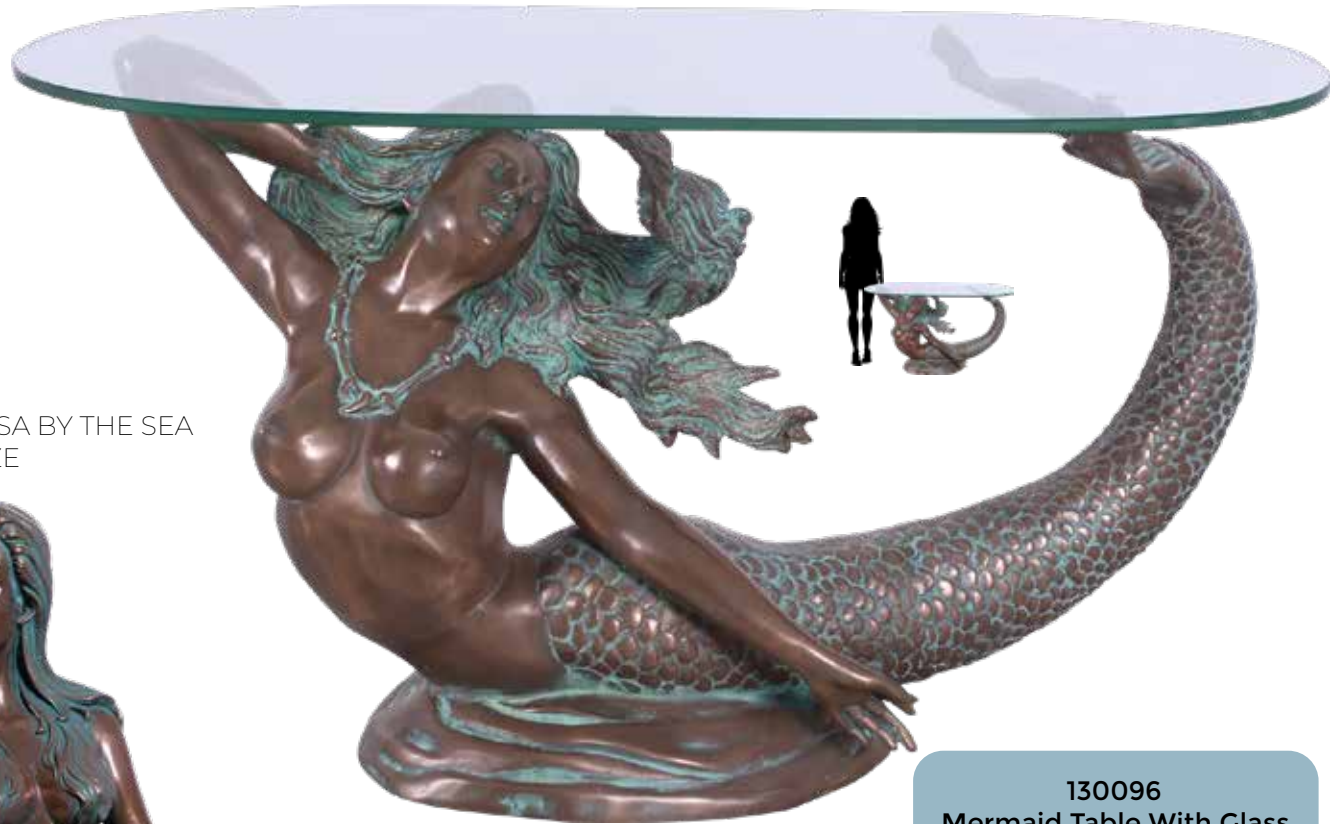

NT0016
Mermaid Hanging
Greenish Bronze
L x W x H cm - kg - N/A

SEA CREATURES & NAUTICAL THEMING

MERMAID TABLE WITH GLASS TOP
GREENISH BRONZE

NAUTICAL THEMING DECOR

MERMAIDS

MERMAID - ISLAND PRINCESS
GREENISH BRONZE

MERMAID - NERISSA BY THE SEA
GREENISH BRONZE

150073
Mermaid - Island Princess
Greenish Bronze
L 64 x W 38 x H 51cm - 8.7kg

130096
Mermaid Table With Glass
top
Greenish Bronze
L 92 x W 49 x H 51cm - 16kg