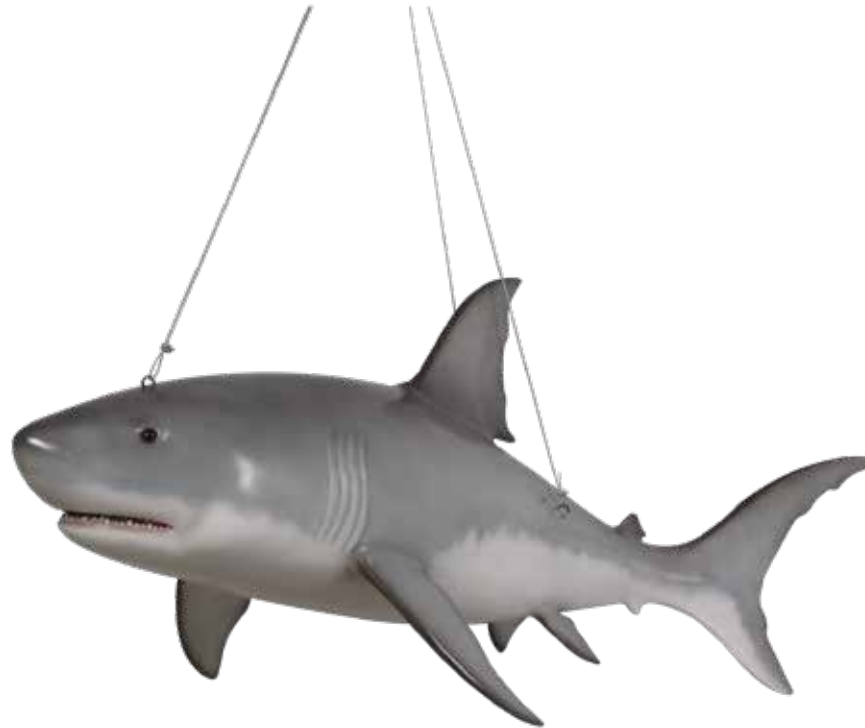

130046HO
Shark - Great White Shark
Head Only - Wall Mount
L 77 x W 47 x H 73cm - 8.18kg

BLACK TIPPED REEF SHARK - HANGING

100074
Shark
Black Tipped - Hanging
L 115 x W 43 x H 35cm -
3kg

SEA CREATURES & NAUTICAL THEMING

MARINE FISH

SHARKS

GREAT WHITE SHARK -
HANGING - 6FT

190019
Shark - Great White Shark
Hanging - 6ft
L183 x W 42 x H 71cm -7.3kg

SEA CREATURES & NAUTICAL THEMING

MARINE FISH

SHARKS

GREAT WHITE SHARK - WALL
DECOR - WITH FLAT BACK- 6FT