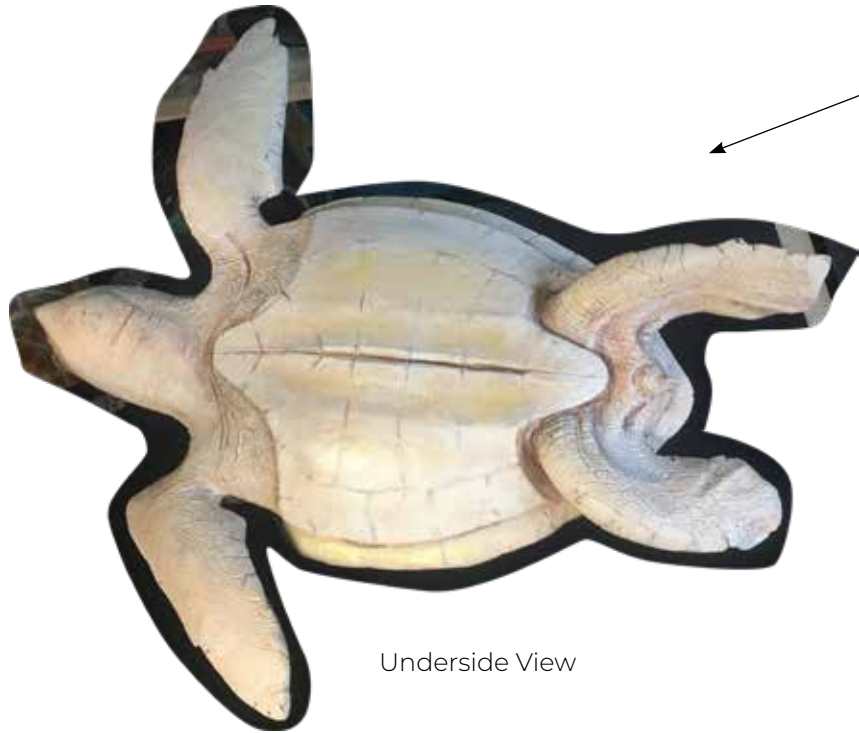

SEA CREATURES & NAUTICAL THEMING

Underside View