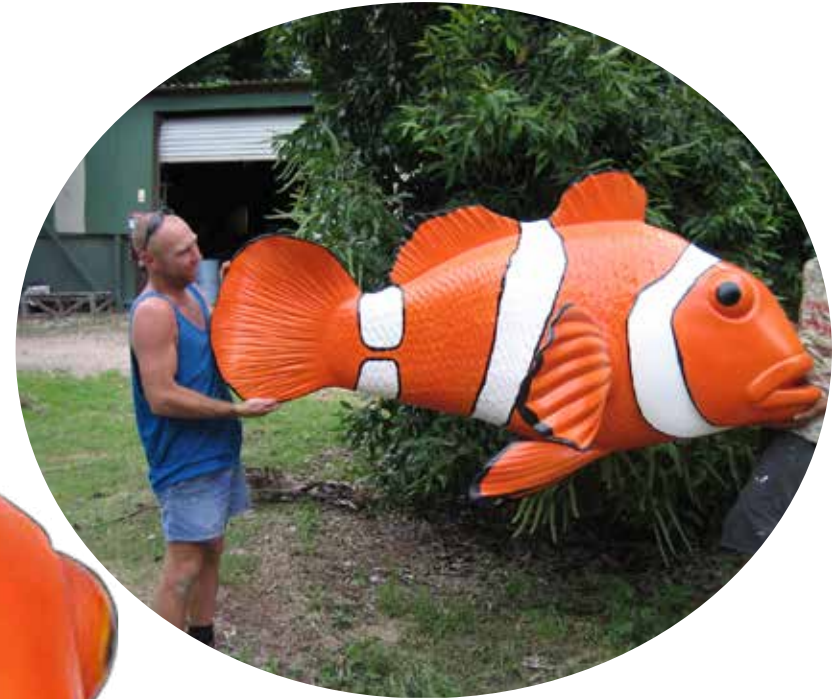

SEA CREATURES & NAUTICAL THEMING

FISH - CLOWN
FISH