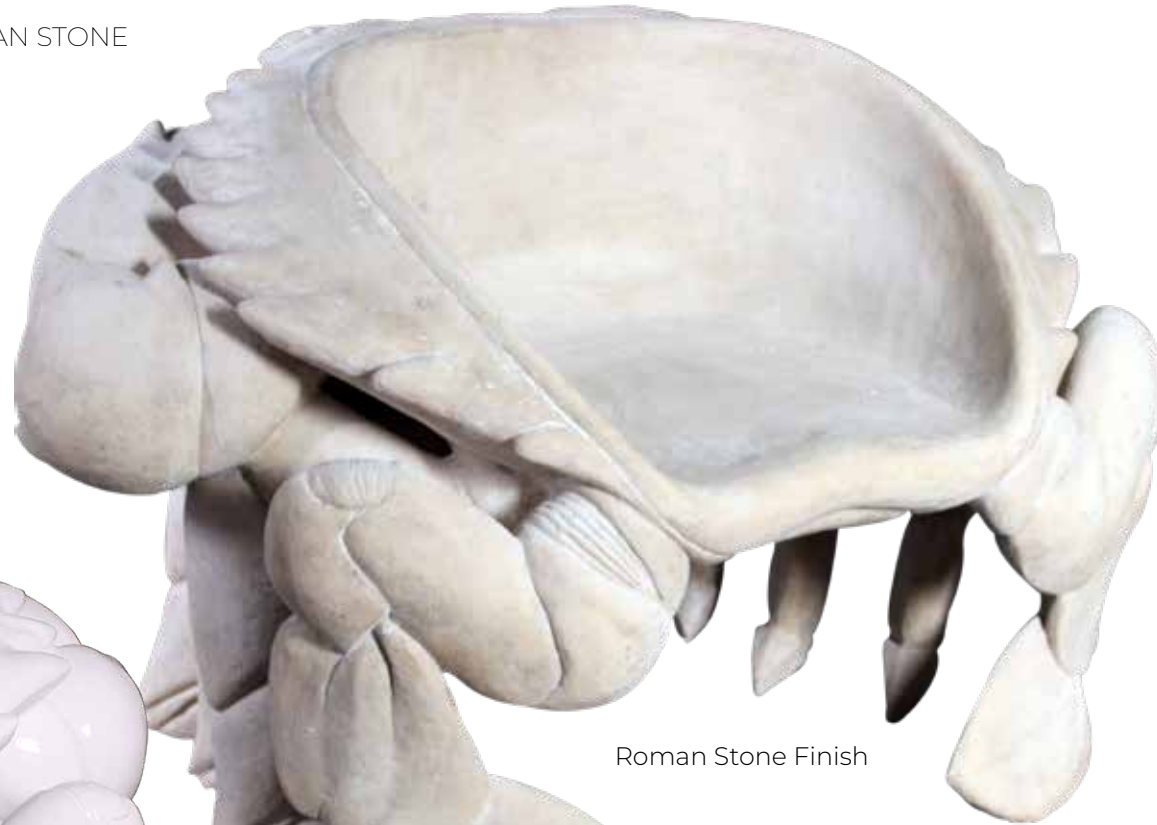

Roman Stone Finish

090079RS
Crab Chair - Roman Stone
L 112 x W 72 x H 70cm - 53kg