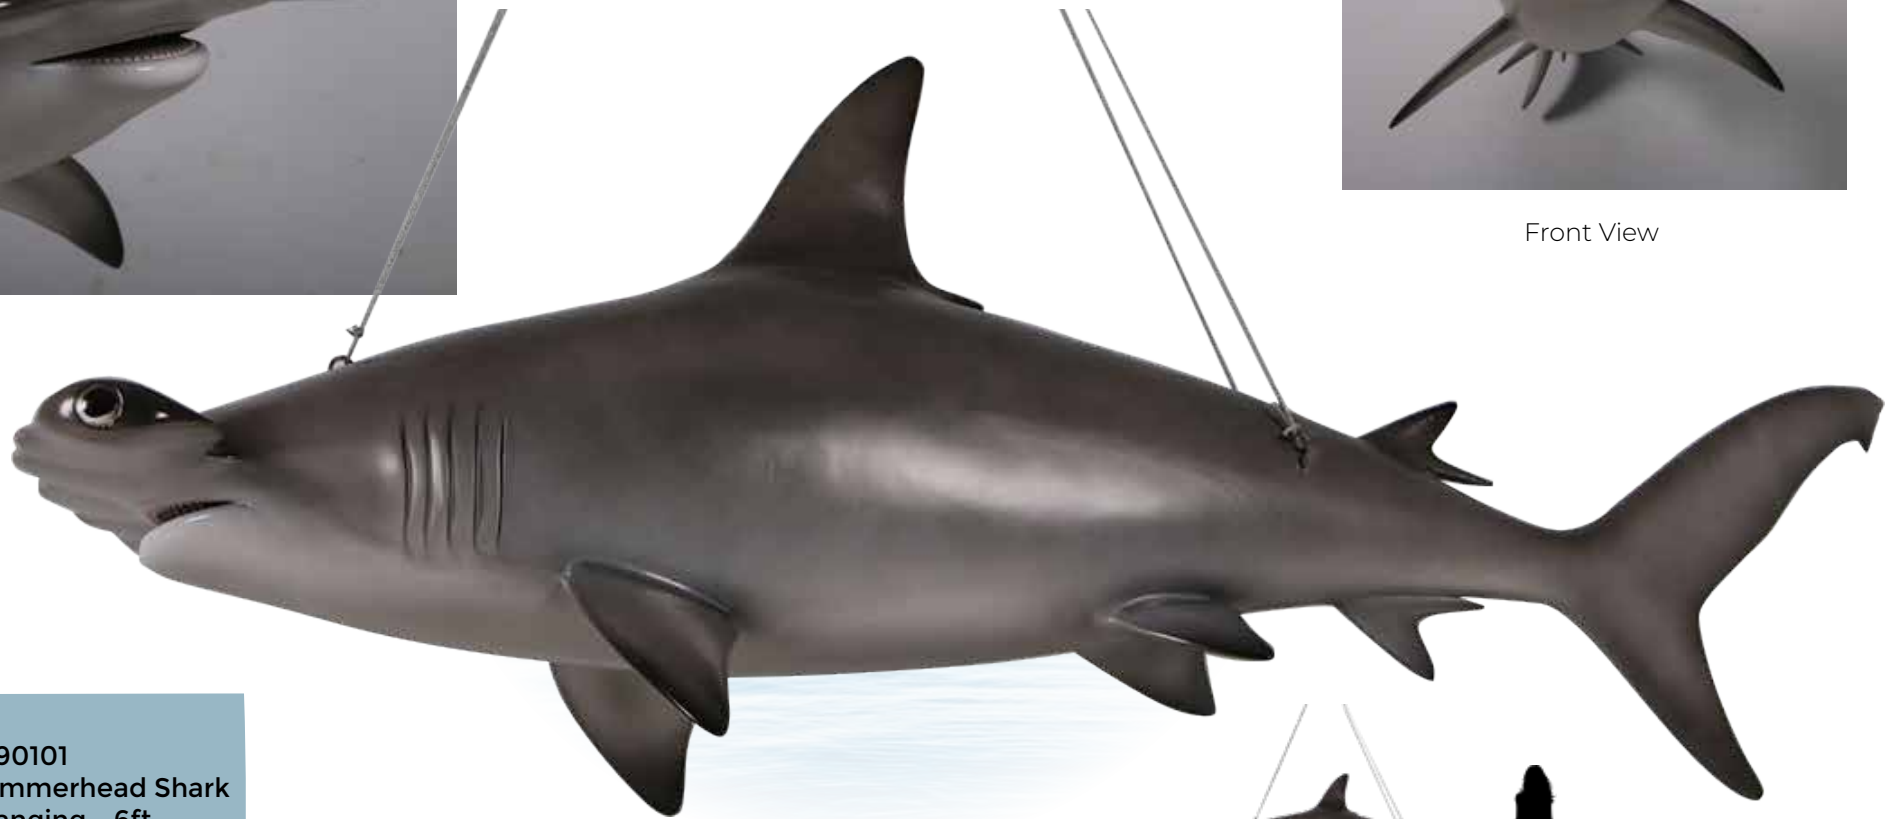

MARINE FISH

SHARKS

GREAT WHITE SHARK -
HANGING - 6FT

190019
Shark - Great White Shark
Hanging - 6ft
L183 x W 42 x H 71cm -7.3kg

SEA CREATURES & NAUTICAL THEMING

MARINE FISH

SHARKS

GREAT WHITE SHARK - WALL
DECOR - WITH FLAT BACK- 6FT

190108
Shark - Great White Shark
Wall Decor - 6ft
L183 x W 42 x H 71cm -7.3kg

Flat Back to allow easy
mounting to wall

SEA CREATURES & NAUTICAL THEMING

MARINE FISH

SCALLOPED HAMMERHEAD
SHARK- HANGING - 6FT

Head View

Front View

190101
Scalloped Hammerhead Shark
6ft - Hanging - 6ft
L 184 x W 66 x H 68cm - 7.9kg

SEA CREATURES & NAUTICAL THEMING

MARINE FISH

HAMMERHEAD SHARK -
PHOTO OPPORTUNITY

Rear View

140045
Hammerhead Shark
Photo Opportunity
L 115 x W 75 x H 168cm - 59kg