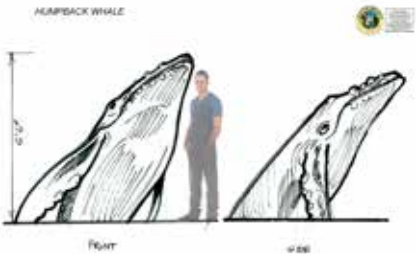

MARINE MAMMALS

HUMPBACK WHALE - HALF

**HUMPBACK
WHALE** CALF

2.05M HIGH

2.15M Long

1.5M WIDE

SEA CREATURES & NAUTICAL THEMING

A WHALE OF A TIME-
CONCEPT ART