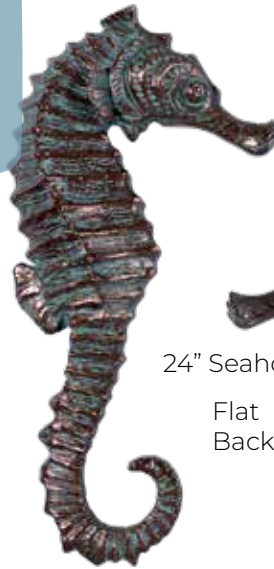

SEA CREATURES & NAUTICAL THEMING

MARINE INVERTEBRATES
SEAHORSE - WALL DECOR

140054
Seahorse - 24" - Set of 2
Wall Decor - Greenish
Bronze
L 30 x W 8 x H 61cm -
2.6kg

24" Seahorse
Flat
Back