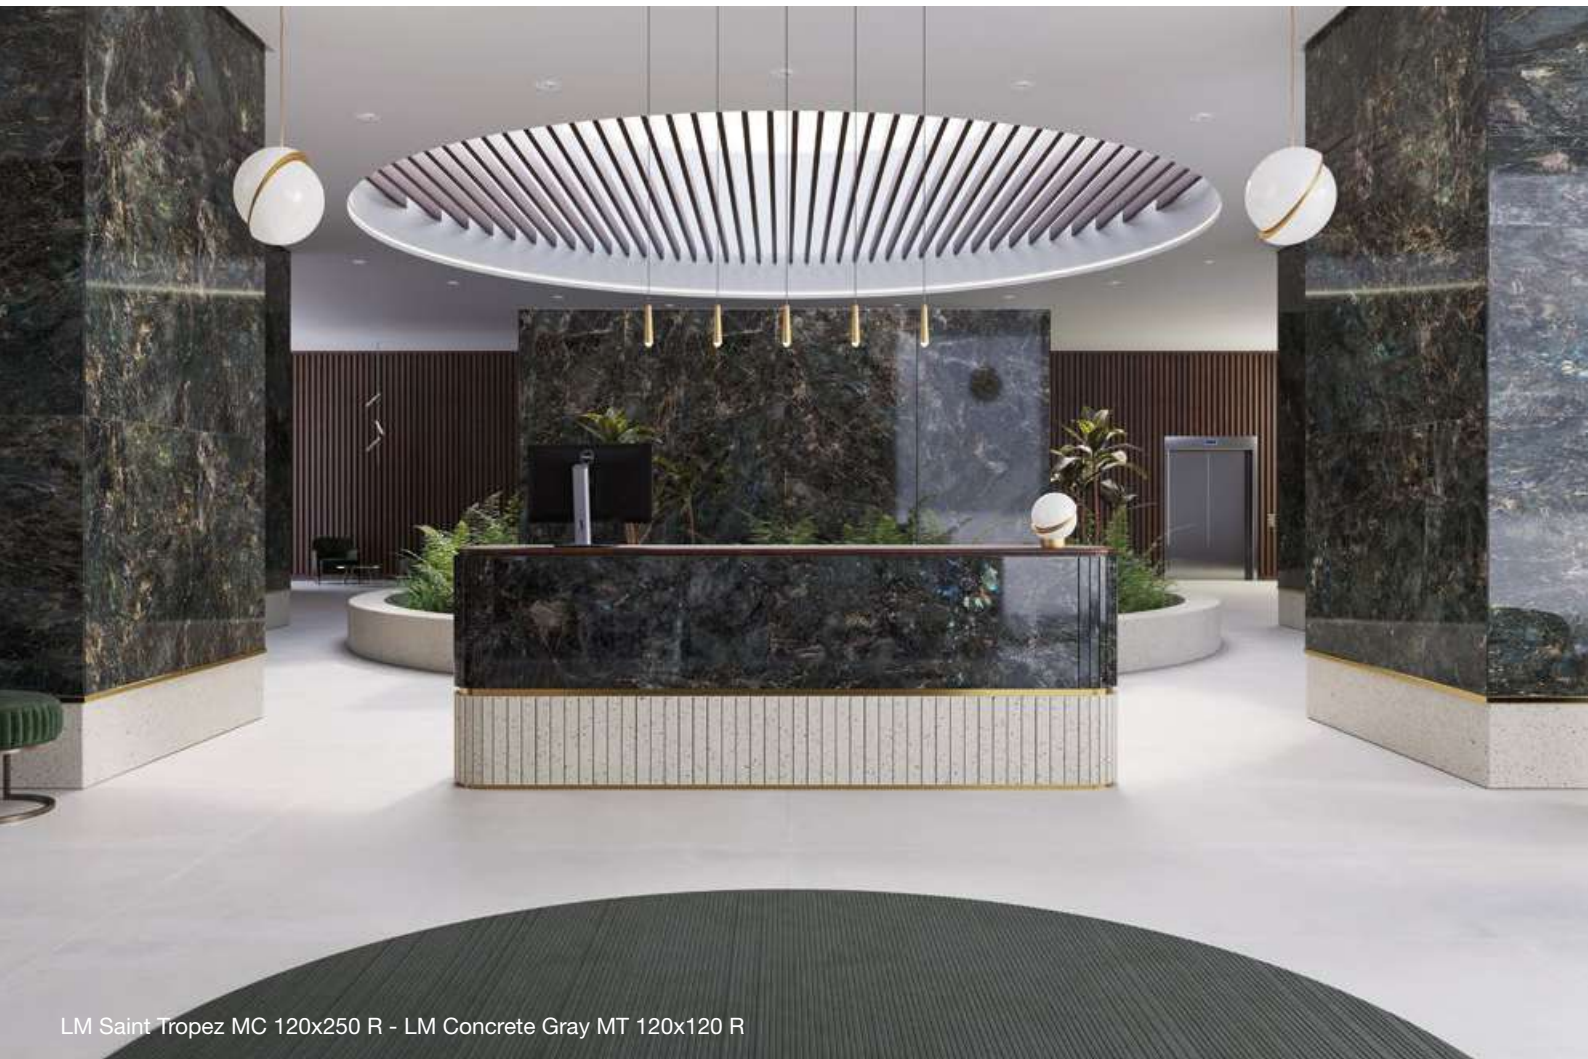

LM Saint Tropez MC 120x250 R

LM Saint Tropez MC 120x250 R - LM Concrete Gray MT 120x120 R