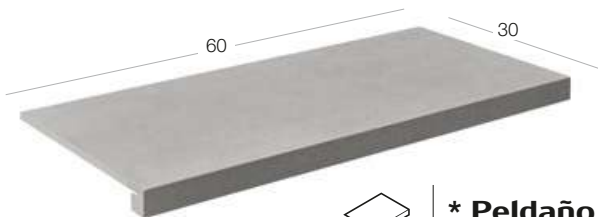

We also keep your security in mind by creating steps with slip resistant properties in two formats, flat and indented.

Discover the design options that you can choose from as a complement to your floor tile.

Rodapié medio / Medium skirting

8x60 / 3"x24" 9,5x60 / 4"x24"
 10x60 / 4"x24"

Rodapié largo / Long Skirting

9,5x120 / 4"x48" 9,5x90 / 4"x36"

*** Peldaño liso / Grooveless step**

30x120 / 12"x48" 19,5x120 / 8"x48"
 30x90 / 12"x36" 30x60 / 12"x24"