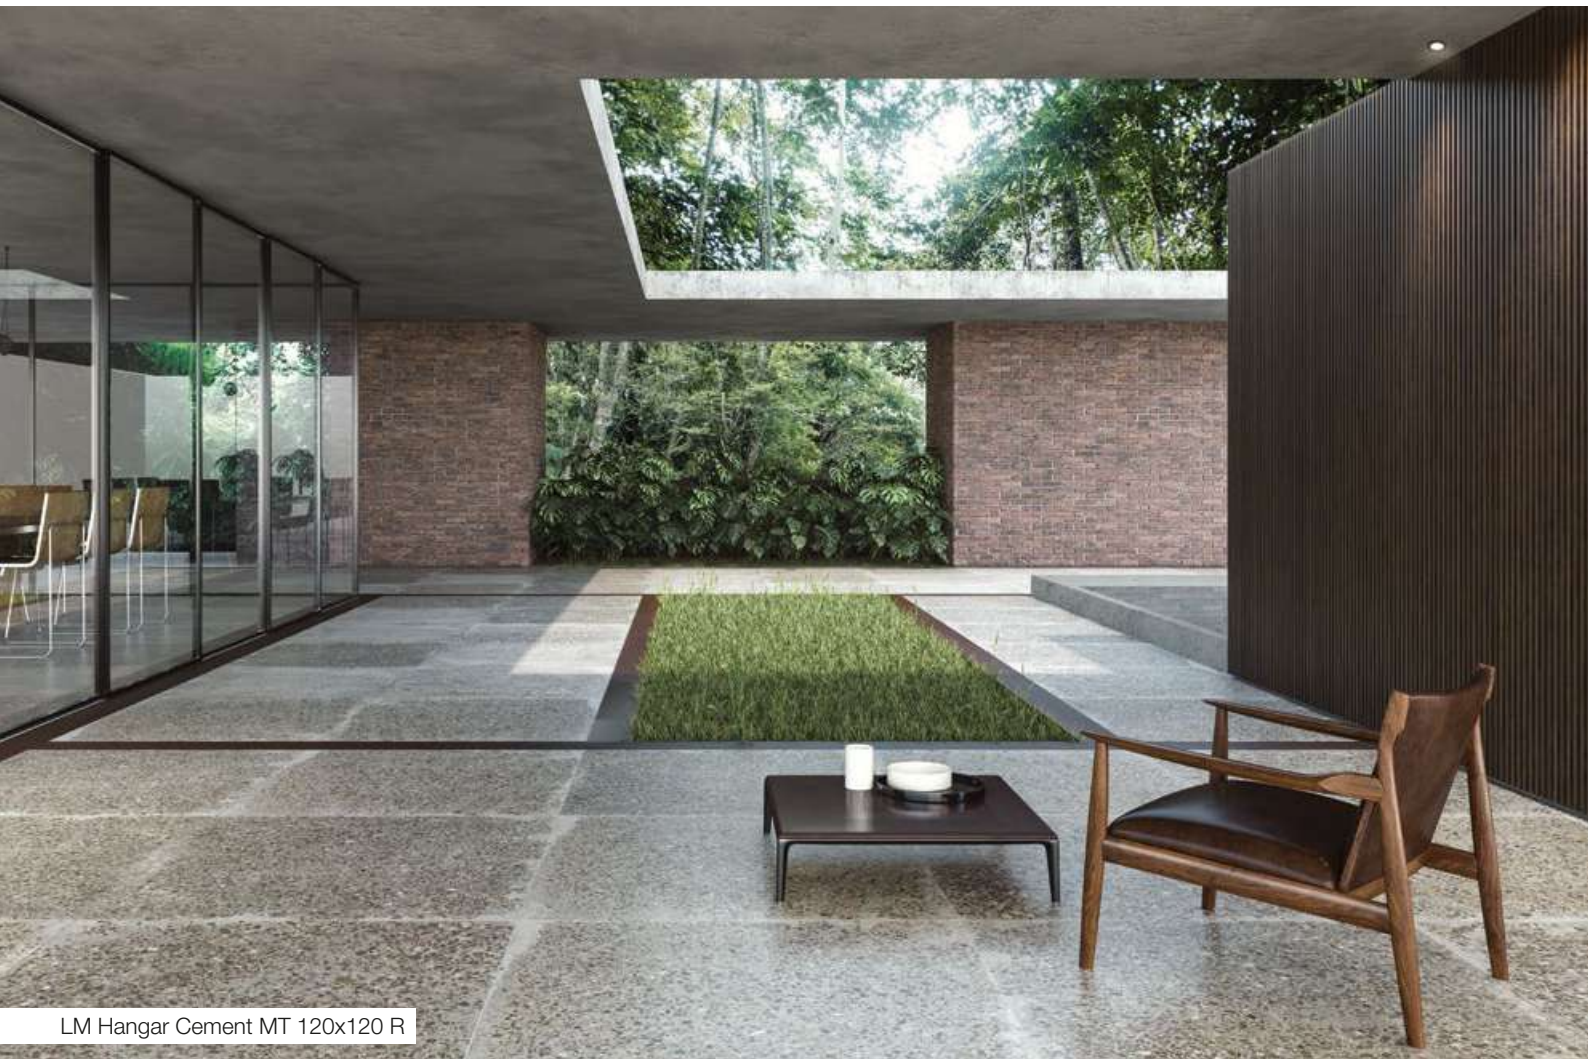

LM Hangar Cement MT 120x120 R

LM Hangar Cement MT 120x120 R