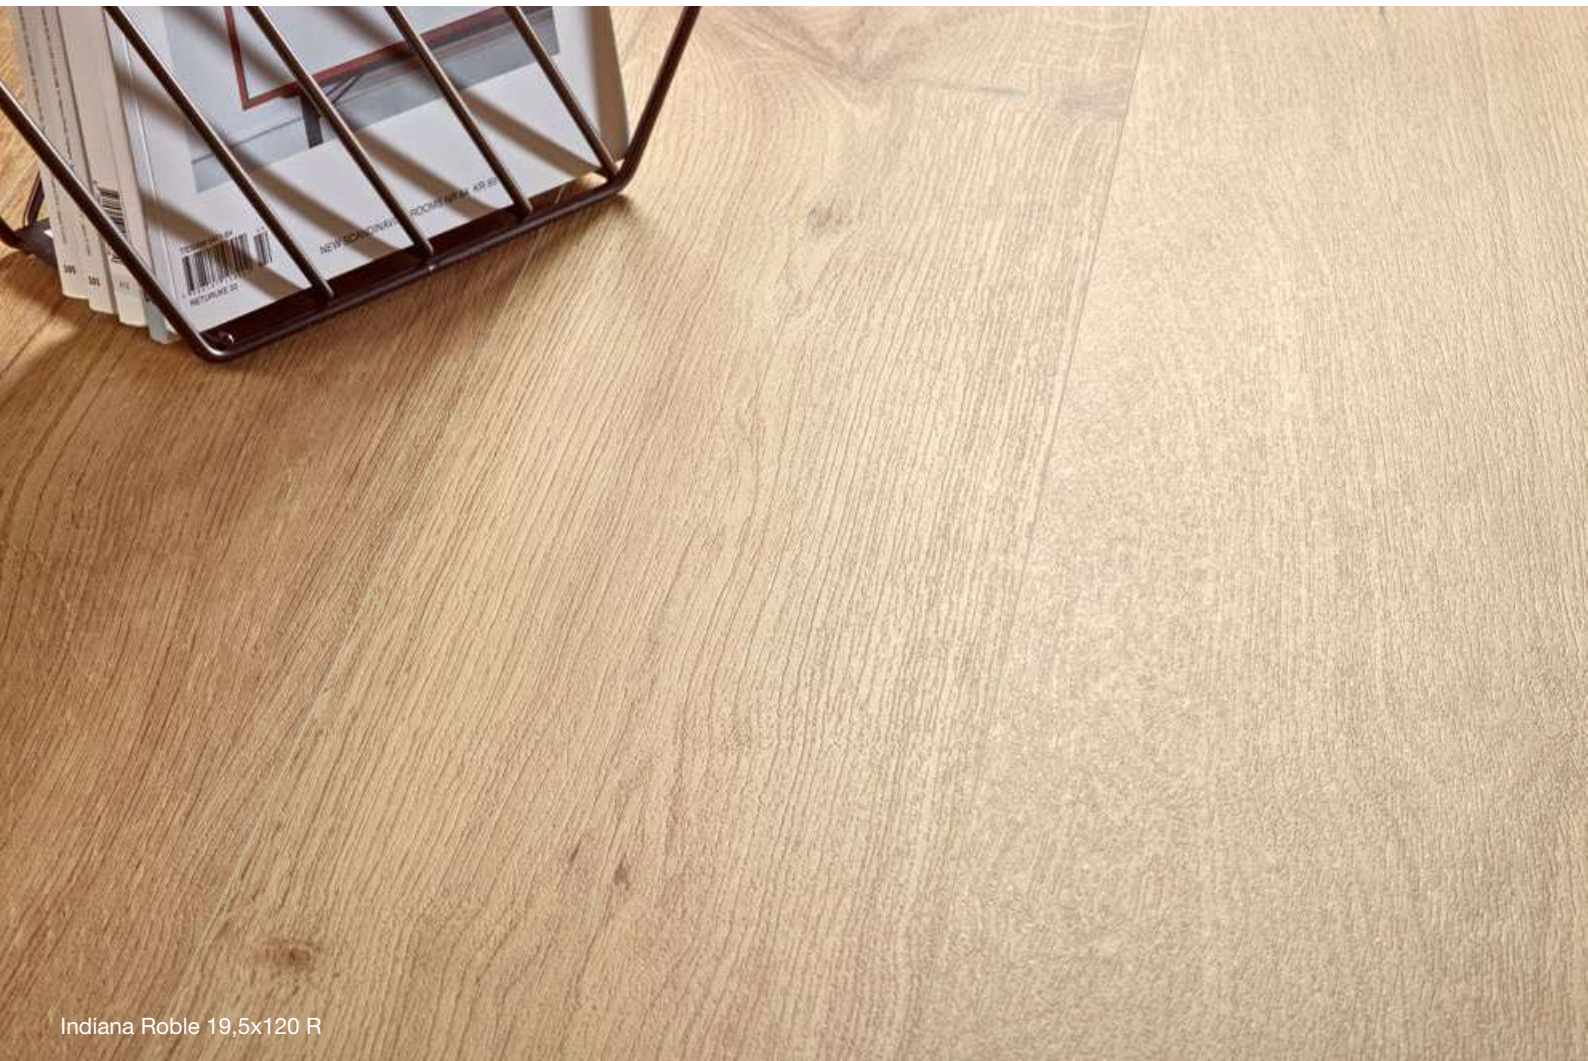

Indiana Roble 19,5x120 R