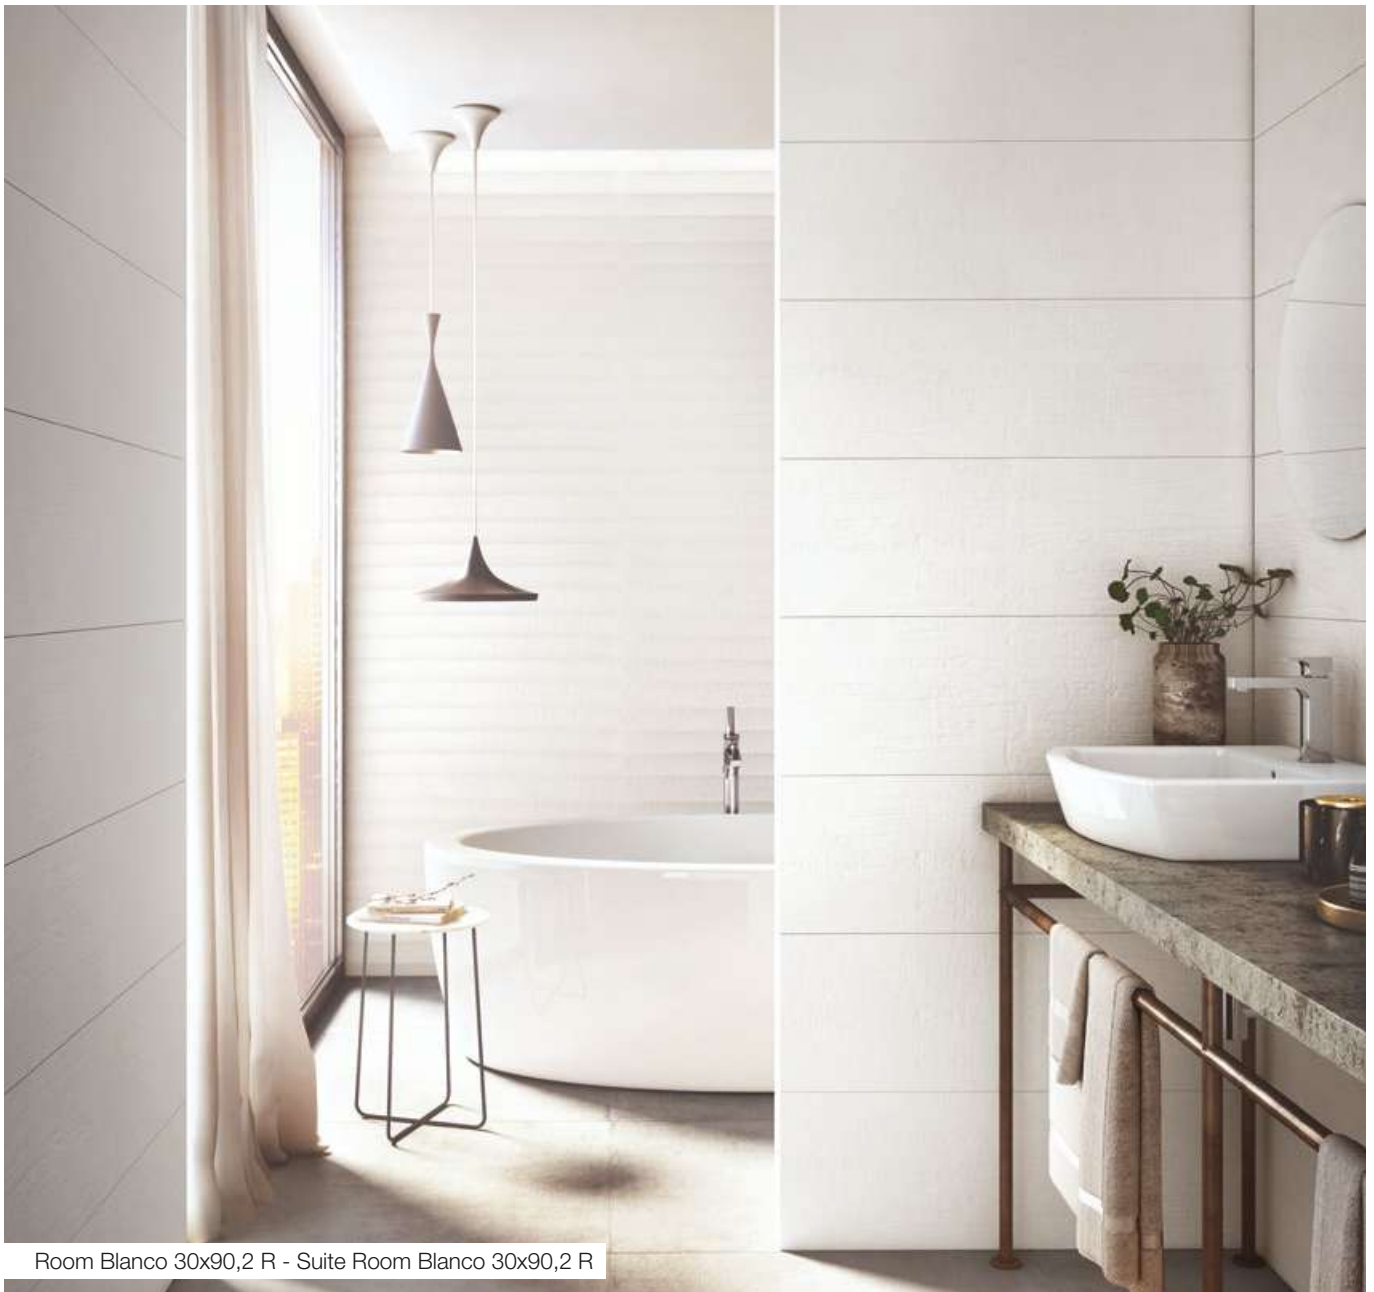

Room Blanco 30x90,2 R - Suite Room Blanco 30x90,2 R