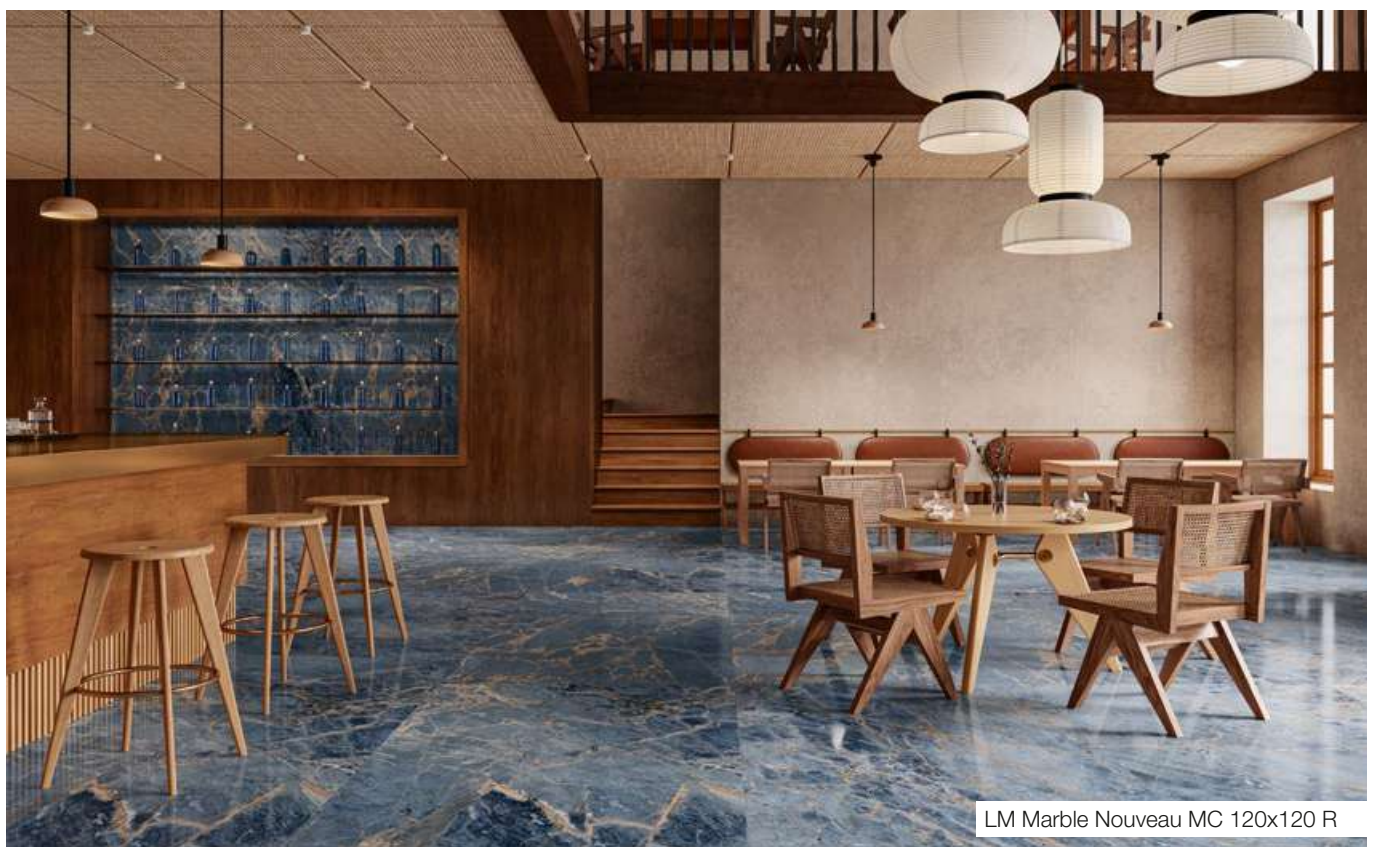

LM Mármore Paraná MC 120x250 R

LM Marble Nouveau MC 120x120 R