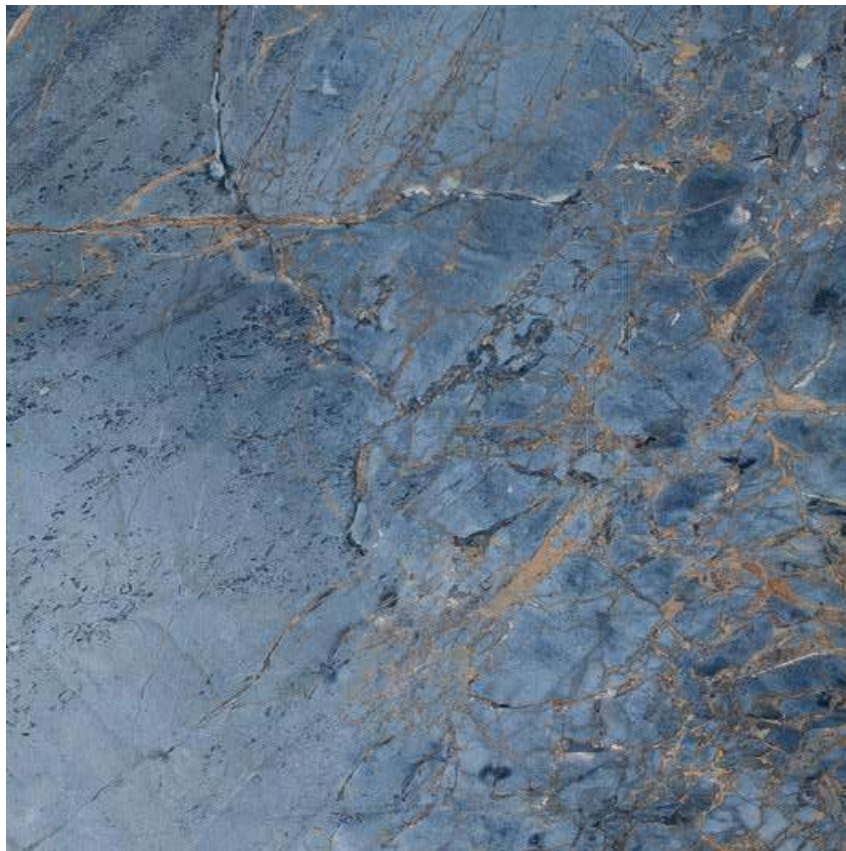

Marble Nouveau

thinbig®

Porcelánico Pulido / Polished Porcelain

MARBLES

7
mm

120x120 R
48"x48" R

Azul

LM Marble Nouveau MC
120x120 R / 48"x48" R
F3701E8151 / M2420