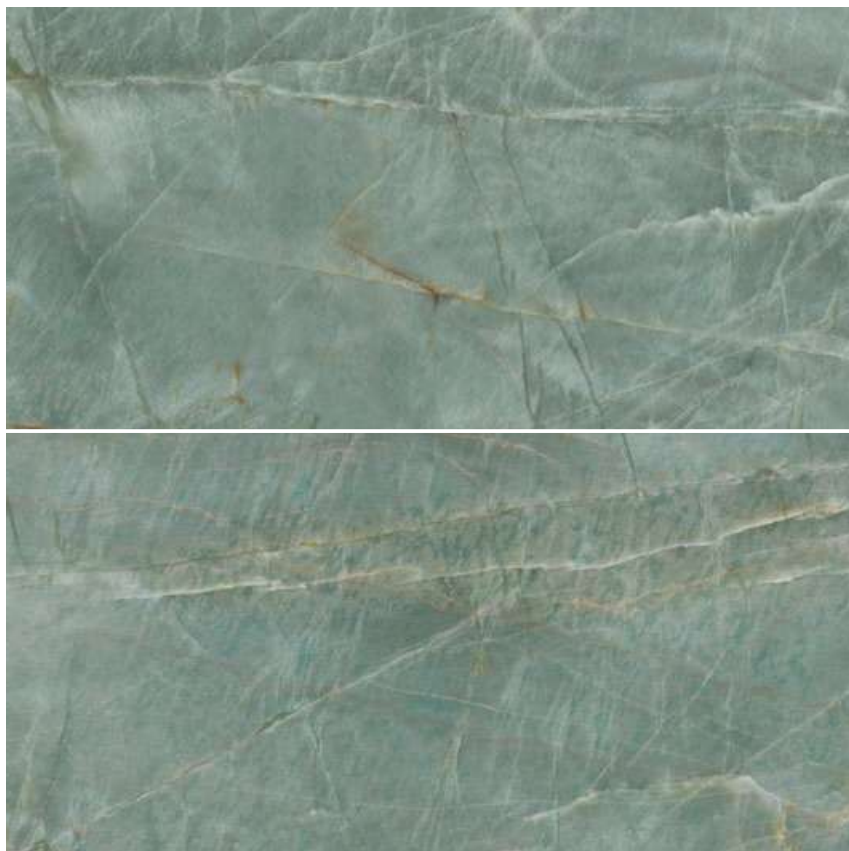

Marble Topazio

Porcelánico Pulido / Polished Porcelain

MARBLES

60x120 R
24"x48" R

Verde

Marble Topazio Pulido
60x120 R / 24"x48" R
F3P7P54211 / M2110
G3

Marble Topazio
disponible en formato: / available in size:

120x250 R | 62
48"x100" R

60x120 R / 24"x48" R

3 Pzs.
36 Kg.
2,160 m²

30 Box
1.075 Kg.
64,800 m²