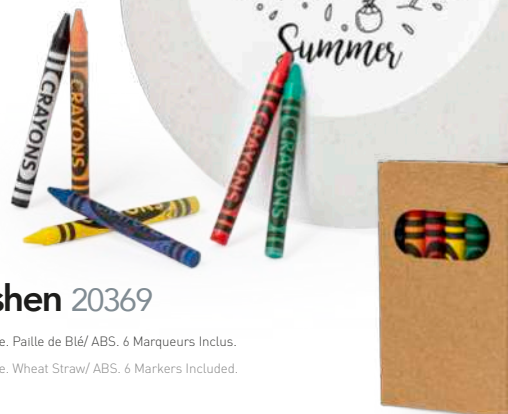

28 x 47.5 x 5.4 cm
📦 24
🖨️ Print Code: G(1)

04

Girox 4579

Frisbee. PP.
Frisbee. PP.

Ø 23 x 1.8 cm 200 / 100 Print Code: E(1)

03

Girud 20332

Frisbee. TPR.
Frisbee. TPR.

Ø 18.3 x 0.2 cm 200 / 100 Print Code: L2

Ditul 6381

Frisbee. Fibre Bambou/ PP.
Frisbee. Bamboo Fibre/ PP.

BAMBOO FIBRE

Ø 22.8 x 2.5 cm 200 / 100 Print Code: E(1)

WHEAT
STRAW

Ashen 20369

Frisbee. Paille de Blé/ ABS. 6 Marqueurs Inclus.
Frisbee. Wheat Straw/ ABS. 6 Markers Included.