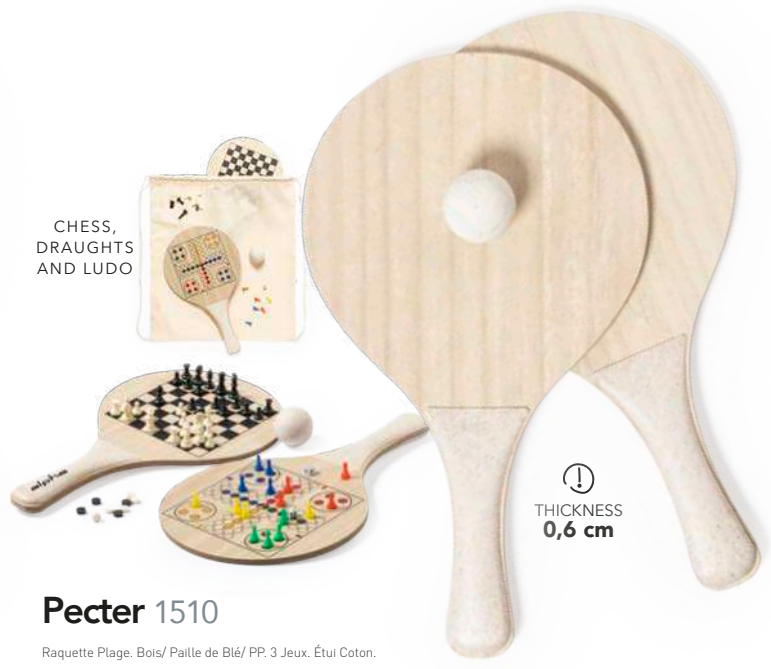

CHESS,
DRAUGHTS
AND LUDO

THICKNESS
0,6 cm

Pecter 1510

Raquette Plage. Bois/ Paille de Blé/ PP. 3 Jeux. Étui Coton.
Beach Rackets. Wood/ Wheat Straw/ PP. 3 Games. Cotton Pouch.

19 x 33 x 0.6 cm 36 Print Code: G(1), L2, N(6)