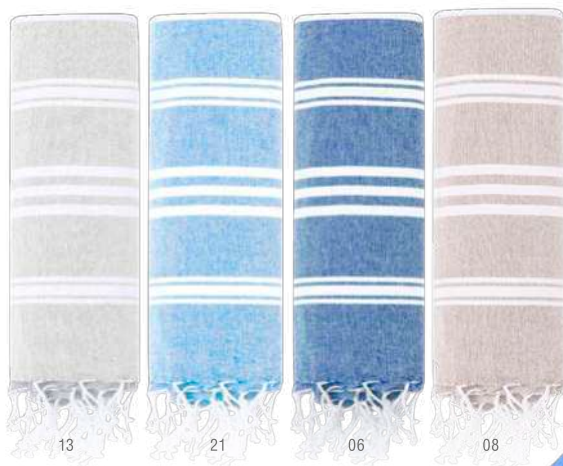

Harlow 20753

Paréo Serviette. 100% Coton Recyclé/ Polyester 250 g/ m².
Towel Pareo. 100% Recycled Cotton/ Polyester 250 g/ m².

180 x 90 cm 25 Print Code: F(1), N(8), P

180 x 90 cm
250 g/m²