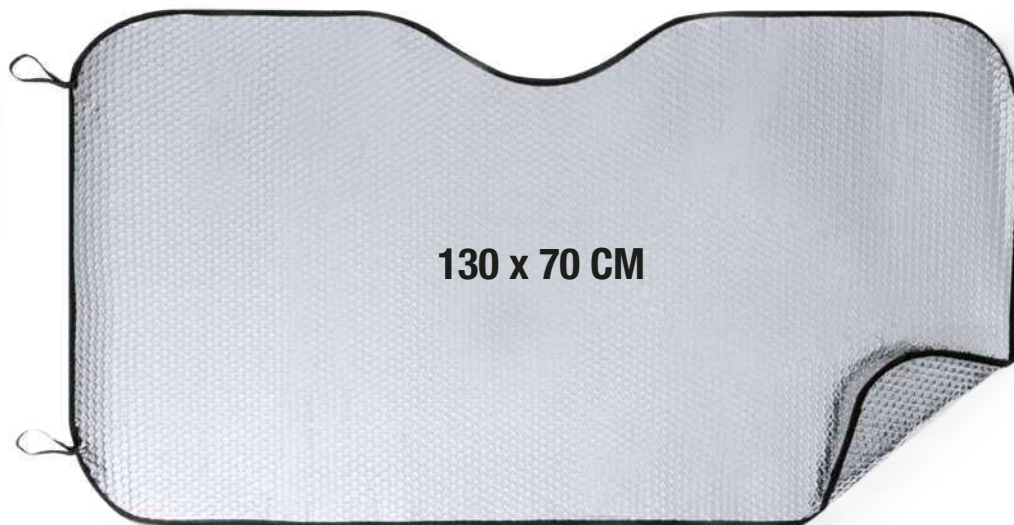

Korenty 1596

Pare-Soleil. Polyester. 2 Pièces. Pliable. Étui Polyester.
Sunshade. Polyester. 2 Pieces. Foldable. Polyester Pouch.

44 x 36 cm 200 Print Code: R, G(1)

01

02

03 04 05 19 02

Xaton 1595

Pare-Soleil. Aluminium Bulles Deux Faces.
Sunshade. Two Bubble Aluminium Sides.

130 x 70 cm 100 Print Code: H(1)