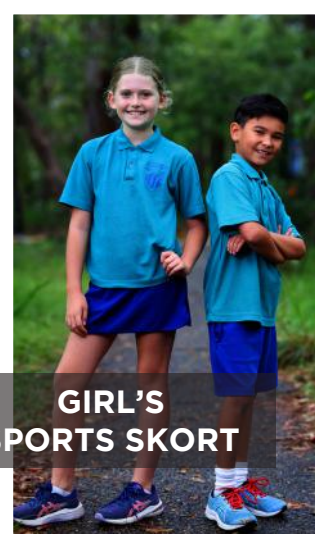

GIRL'S
SPORTS SKORT

LORIKEET
SHORT-SLEEVED
SPORTS SHIRT