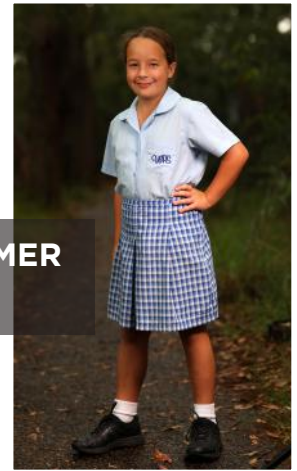

GIRL'S SUMMER UNIFORM

**GIRL'S SUMMER
DRESS**

**GIRL'S SUMMER
SKORT**

**GIRL'S SUMMER
SKY BLUE BLOUSE**

BOY'S SUMMER
UNIFORM

**SKY BLUE SHORT
SLEEVED SHIRT**

**BOY'S GREY
SHORTS**

**BOY'S GREY
SOCKS**

GIRL'S WINTER UNIFORM

GIRL'S SKY BLUE
WINTER BLOUSE

GIRL'S
WINTER TUNIC

GIRL'S
NAVY TIGHTS

BOMBER JACKET
AND BEANIE

GIRL'S WINTER
NAVY PANTS

DRY & COSY
PARKA

BOY'S WINTER UNIFORM