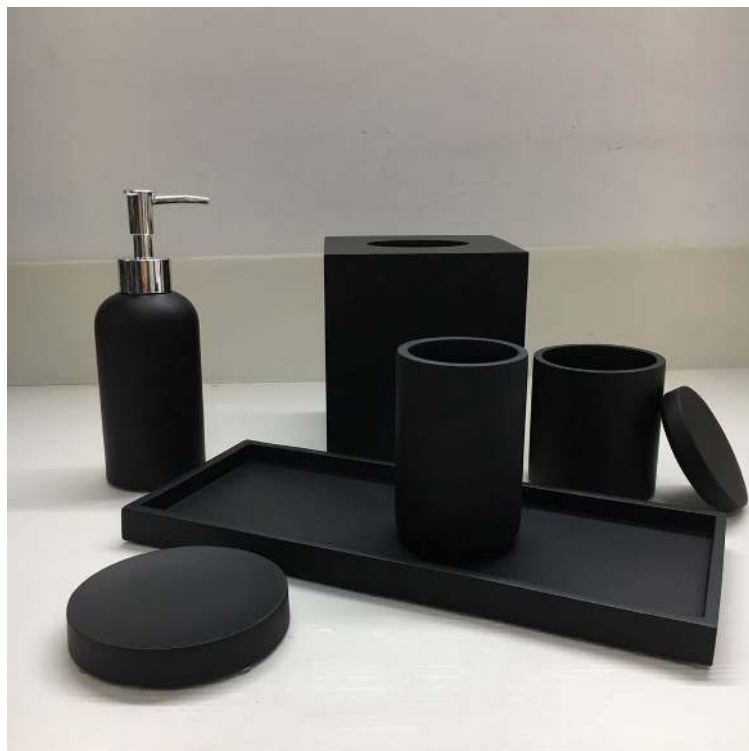

OS&E

Resin Bathroom Amenities

GuangzhouSourcing.com

Resin Bathroom Amenity Set - Black Style 01

Material: Resin
Product Code: RBA-B-01
Style: Black

Resin Bathroom Amenity Set - Black Style 02

Material: Resin
Product Code: RBA-B-02
Style: Black

Resin Bathroom Amenity Set - Black Style 03

Material: Resin
Product Code: RBA-B-03
Style: Black

Resin Bathroom Amenity Set - Black Style 04

Material: Resin
Product Code: RBA-B-04
Style: Black

Resin Bathroom Amenity Set - Black Style 05