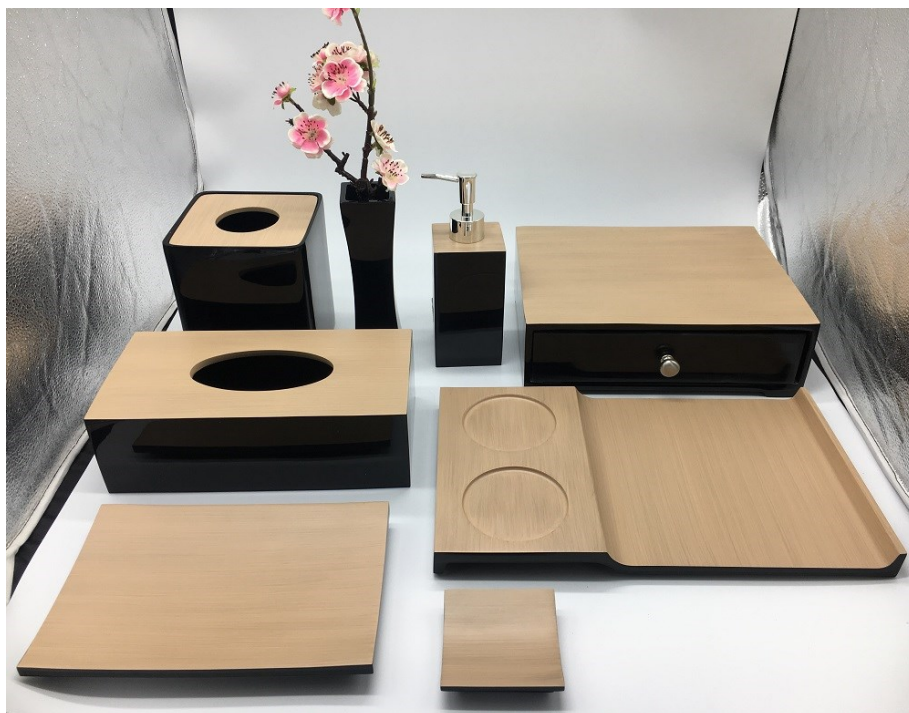

Resin Bathroom Amenity Set - Wood Style 03

Material: Resin

Product Code: RBA-WO-03

Style: Wood