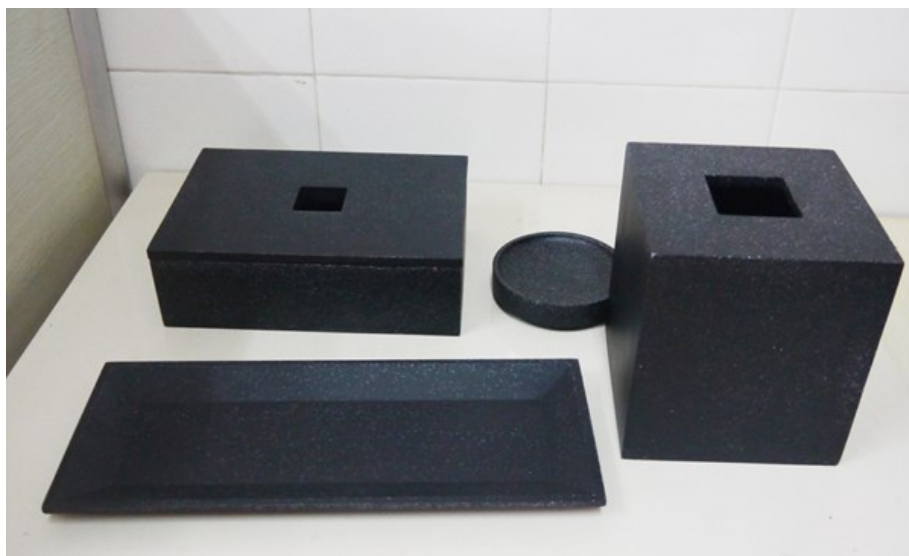

OS&E

Resin Bathroom Amenities

GuangzhouSourcing.com

Resin Bathroom Amenity Set - Black Style 01

Material: Resin
Product Code: RBA-B-01
Style: Black

Resin Bathroom Amenity Set - Black Style 02

Material: Resin
Product Code: RBA-B-02
Style: Black

Resin Bathroom Amenity Set - Black Style 03

Material: Resin
Product Code: RBA-B-03
Style: Black

Resin Bathroom Amenity Set - Black Style 04

Material: Resin
Product Code: RBA-B-04
Style: Black

Resin Bathroom Amenity Set - Black Style 05