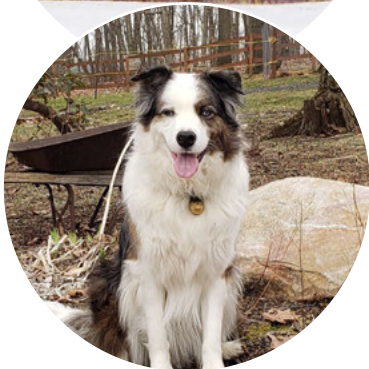

Dog Collar Bells

Always know where your pet is, whether hunting or on a hike. Choose from PVC-Web material loop with a heavy duty snap for easy use. Or for hunting dogs, we suggest our original style with a leather loop that is permanently stapled together. Both loops fit a collar up to 1.5" wide. These hold up even in the toughest conditions and can be heard from a distance in the thickest grasses. These bells can also be used on horses, goats, luggage or children.