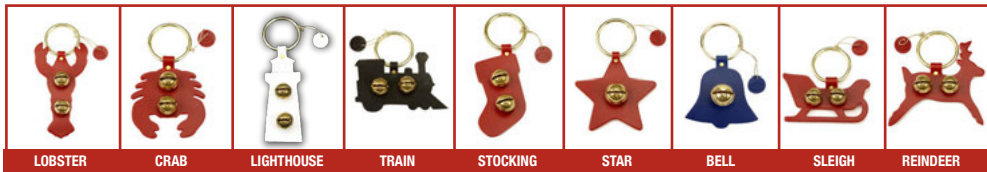

Designer Door Hangers

2-#1 Bells $29.00 ea.
Avg. Size 6"x7"

Color Choices:

Black, Dark Brown, Light Brown, Burgundy, Red, Green, Blue, White, Pink, Purple or Teal

New Design!