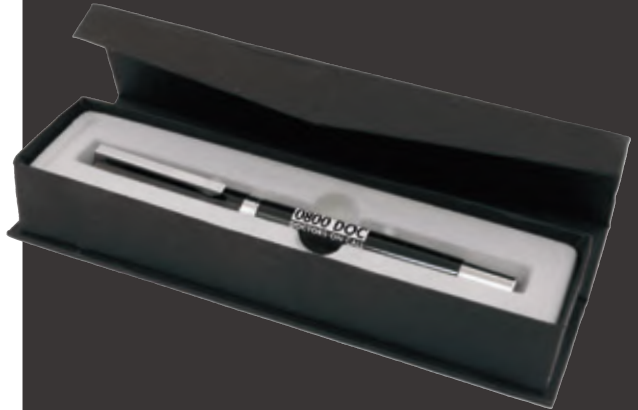

TPC950701
PRESTIGE GIFT BOX
A fold over cover with a magnetic catch box. Price is for unprinted
Size: 176 x 78 x 20mm. Print: 120 x 25mm
ANY QTY/£1.34
MOQ: 25pcs