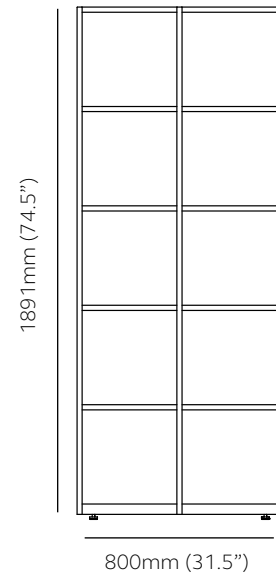

4 tier - 800mm (31.5") wide

OF08404

Product Code	OF08404	OF08474
External	H 1512mm (59.5") W 800mm (31.5") D 400mm (15.7")	H 1585mm (62.4") W 800mm (31.5") D 470mm (18.5")
Internal dimensions per frame compartment		
ZONE 1 *	H 332mm (13.1")	H 366mm (14.4")
ZONE 2 *	H 359mm (14.1") W 370mm (14.6") D 396mm (15.6")	- W 370mm (14.6") D 466mm (18.3")

4 tier - 1000mm (39.4") wide

OF10404

Product Code	OF10404	OF10474
External	H 1512mm (59.5") W 1000mm (39.4") D 400mm (15.7")	H 1585mm (62.4") W 1000mm (39.4") D 470mm (18.5")
Internal dimensions per frame compartment		
ZONE 1 *	H 332mm (13.1")	H 366mm (14.4")
ZONE 2 *	H 359mm (14.1") W 470mm (18.5") D 396mm (15.6")	- W 470mm (18.5") D 466mm (18.3")

Please note, single corner frames allow for 90 degree angles to be made from a run of floor standing frames.

Only shelf accessories are compatible with the single corner frames, please see page 25.

* For more information about frame ZONES 1&2 please see page 19.

5 tier - 800mm (31.5") wide

OF08405

Product Code	OF08405	OF08475
External	H 1891mm (74.4")	H 1969mm (77.5")
	W 800mm (31.5")	W 800mm (31.5")
	D 400mm (15.7")	D 470mm (18.5")
Internal dimensions per frame compartment		
ZONE 1 *	H 332mm (13.1")	H 366mm (14.4")
ZONE 2 *	H 359mm (14.1")	-
	W 370mm (14.6")	W 370mm (14.6")
	D 396mm (15.6")	D 466mm (18.3")