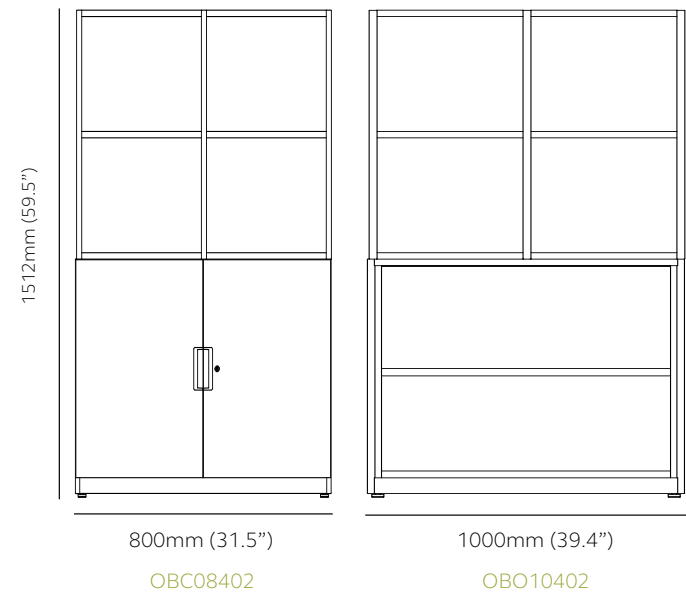

2 tier - 1512mm (59.5") high

Product Code		External	Internal dimensions per frame compartment	Internal dimensions per compartment
OBC08402	Be cupboard with Outline frame, 2 tier	H 1512mm (59.5") W 800mm (31.5") D 440mm (17.3")	H 359mm (14.1") W 370mm (14.6") D 396mm (15.6")	H 663mm (26.1") W 762mm (30.0") D 401mm (15.8")
OBC10402	Be cupboard with Outline frame, 2 tier	H 1512mm (59.5") W 1000mm (39.4") D 440mm (17.3")	H 359mm (14.1") W 470mm (18.5") D 396mm (15.6")	H 663mm (26.1") W 962mm (37.9") D 401mm (15.8")
OBO08402	Be shelving with Outline frame, 2 tier	H 1512mm (59.5") W 800mm (31.5") D 420mm (16.5")	H 359mm (14.1") W 370mm (14.6") D 396mm (15.6")	H 663mm (26.1") W 728mm (28.6") D 401mm (15.8")
OBO10402	Be shelving with Outline frame, 2 tier	H 1512mm (59.5") W 1000mm (39.4") D 420mm (16.5")	H 359mm (14.1") W 470mm (18.5") D 396mm (15.6")	H 663mm (26.1") W 928mm (36.5") D 401mm (15.8")