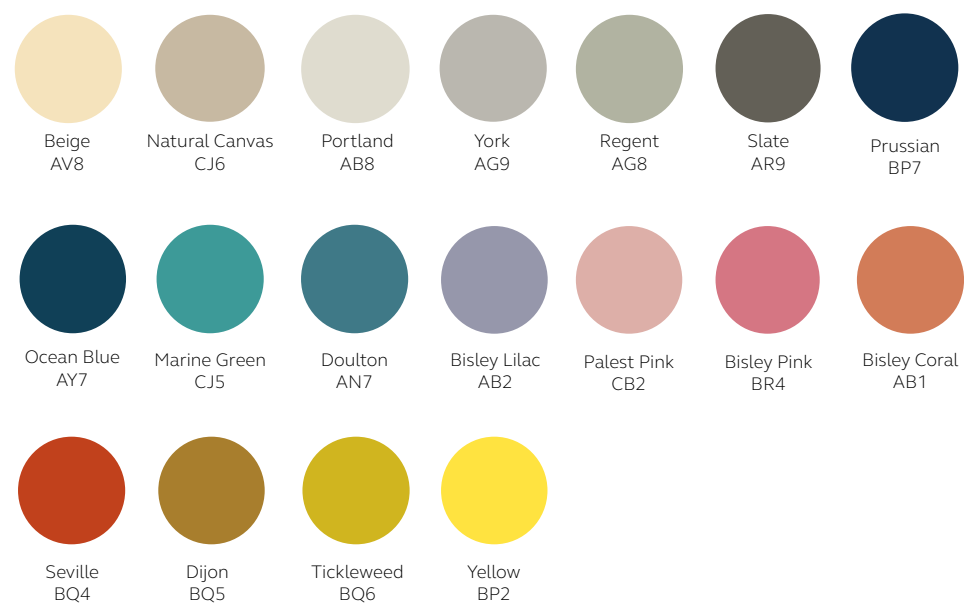

Finishes

Palette one

Fabric Finishes

Palette two

*A surcharge may apply, please contact your Bisley representative.

Paint Finishes

Choose from an extensive range of 37 steel paints for your Outline frames and storage. Design a frame to suite with your existing office aesthetic or introduce a bold addition and focal point to your space.

Fabric Finishes

There are over 50 Camira Blazer fabrics to choose from for the fabric back panel. We have selected 24 that best match some of our most popular steel paint colours as a helpful guide.

Please contact your Bisley representative for information on the full Camira Blazer range.