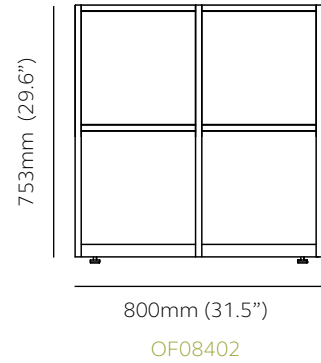

Download images

2 tier - 800mm (31.5") wide

Product Code	OF08402	OF08472
External	H 753mm (29.6")	H 812mm (32")
	W 800mm (31.5")	W 800mm (31.5")
	D 400mm (15.7")	D 470mm (18.5")
Internal dimensions per frame compartment		
	H 332mm (13.1")	H 366mm (14.4")
	W 370mm (14.6")	W 370mm (14.6")
	D 396mm (15.6")	D 466mm (18.3")

2 tier - 1000mm (39.4") wide

Product Code	OF10402	OF10472
External	H 753mm (29.6")	H 812mm (32")
	W 1000mm (39.4")	W 1000mm (39.4")
	D 400mm (15.7")	D 470mm (18.5")
Internal dimensions per frame compartment		
	H 332mm (13.1")	H 366mm (14.4")
	W 470mm (18.5")	W 470mm (18.5")
	D 396mm (15.6")	D 466mm (18.3")

3 tier - 800mm (31.5") wide

Product Code	OF08403	OF08473
External	H 1133mm (44.6")	H 1199mm (47.2")
	W 800mm (31.5")	W 800mm (31.5")
	D 400mm (15.7")	D 470mm (18.5")
Internal dimensions per frame compartment		
ZONE 1 *	H 332mm (13.1")	H 366mm (14.4")
ZONE 2 *	H 359mm (14.1")	-
	W 370mm (14.6")	W 370mm (14.6")
	D 396mm (15.6")	D 466mm (18.3")

4 tier - 800mm (31.5") wide

OF08404

Product Code	OF08404	OF08474
External	H 1512mm (59.5") W 800mm (31.5") D 400mm (15.7")	H 1585mm (62.4") W 800mm (31.5") D 470mm (18.5")
Internal dimensions per frame compartment		
ZONE 1 *	H 332mm (13.1")	H 366mm (14.4")
ZONE 2 *	H 359mm (14.1") W 370mm (14.6") D 396mm (15.6")	- W 370mm (14.6") D 466mm (18.3")