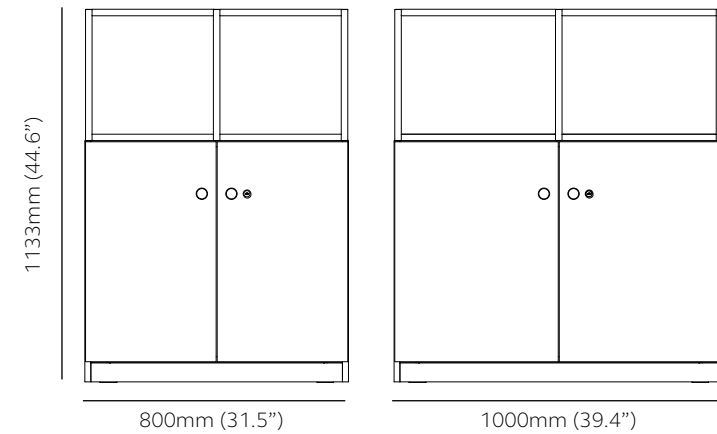

3 tier - 2011mm (79.2") high

Product Code		External	Internal dimensions per frame compartment	Internal dimensions per compartment	Lock
OLC08473	LateralFile cupboard with Outline frame, 3 tier	H 2011mm (79.2") W 800mm (31.5") D 470mm (18.5")	H 366mm (14.4") W 370mm (14.6") D 466mm (15.6")	H 762mm (30") W 760mm (29.9") D 430mm (16.9")	-
OLC10473	LateralFile cupboard with Outline frame, 3 tier	H 2011mm (79.2") W 1000mm (39.4") D 470mm (18.5")	H 366mm (14.4") W 470mm (18.5") D 466mm (15.6")	H 762mm (30") W 960mm (37.8") D 430mm (16.9")	-
OLL08473AB	LateralFile 4 door lodges with Outline frame, 3 tier	H 2011mm (79.2") W 800mm (31.5") D 470mm (18.5")	H 366mm (14.4") W 370mm (14.6") D 466mm (15.6")	H 358mm (14.1") W 358mm (14.1") D 450mm (17.7")	AB
OLL10473AB	LateralFile 4 door lodges with Outline frame, 3 tier	H 2011mm (79.2") W 1000mm (39.4") D 470mm (18.5")	H 366mm (14.4") W 470mm (18.5") D 466mm (15.6")	H 358mm (14.1") W 458mm (18.0") D 450mm (17.7")	AB

Outline storage frames in Oak and Bisley Lilac.

1 tier - 1133mm (44.6") high

Product Code		External	Internal dimensions per frame compartment	Internal dimensions per compartment
OW08401	Outline wooden storage with frame, 1 tier	H 1133mm (44.6") W 800mm (31.5") D 440mm (17.3")	H 359mm (14.1") W 370mm (14.6") D 396mm (15.6")	H 663mm (26.1") W 762mm (30.0") D 401mm (15.8")
OW10401	Outline wooden storage with frame, 1 tier	H 1133mm (44.6") W 1000mm (39.4") D 440mm (17.3")	H 359mm (14.1") W 470mm (18.5") D 396mm (15.6")	H 663mm (26.1") W 962mm (37.9") D 401mm (15.8")