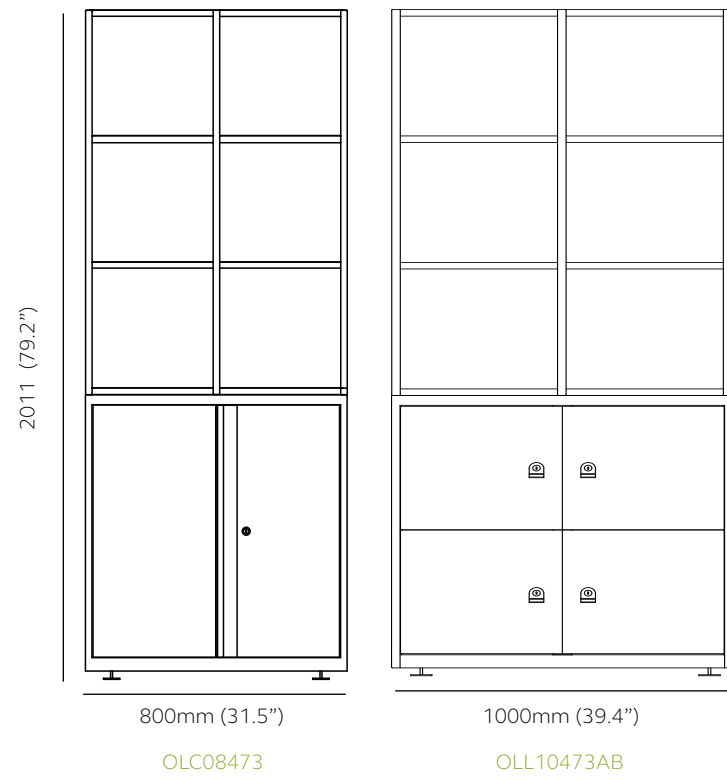

3 tier - 2011mm (79.2") high

Product Code		External	Internal dimensions per frame compartment	Internal dimensions per compartment	Lock
OLC08473	LateralFile cupboard with Outline frame, 3 tier	H 2011mm (79.2") W 800mm (31.5") D 470mm (18.5")	H 366mm (14.4") W 370mm (14.6") D 466mm (15.6")	H 762mm (30") W 760mm (29.9") D 430mm (16.9")	-
OLC10473	LateralFile cupboard with Outline frame, 3 tier	H 2011mm (79.2") W 1000mm (39.4") D 470mm (18.5")	H 366mm (14.4") W 470mm (18.5") D 466mm (15.6")	H 762mm (30") W 960mm (37.8") D 430mm (16.9")	-
OLL08473AB	LateralFile 4 door lodges with Outline frame, 3 tier	H 2011mm (79.2") W 800mm (31.5") D 470mm (18.5")	H 366mm (14.4") W 370mm (14.6") D 466mm (15.6")	H 358mm (14.1") W 358mm (14.1") D 450mm (17.7")	AB
OLL10473AB	LateralFile 4 door lodges with Outline frame, 3 tier	H 2011mm (79.2") W 1000mm (39.4") D 470mm (18.5")	H 366mm (14.4") W 470mm (18.5") D 466mm (15.6")	H 358mm (14.1") W 458mm (18.0") D 450mm (17.7")	AB