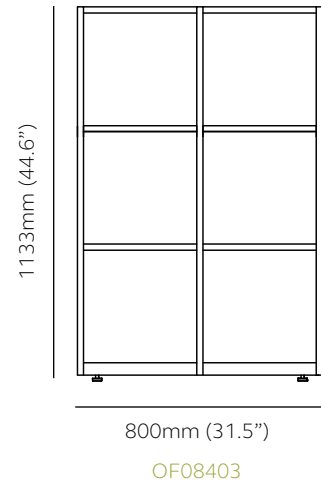

Download images

2 tier - 800mm (31.5") wide

Product Code	OF08402	OF08472
External	H 753mm (29.6")	H 812mm (32")
	W 800mm (31.5")	W 800mm (31.5")
	D 400mm (15.7")	D 470mm (18.5")
Internal dimensions per frame compartment		
	H 332mm (13.1")	H 366mm (14.4")
	W 370mm (14.6")	W 370mm (14.6")
	D 396mm (15.6")	D 466mm (18.3")

2 tier - 1000mm (39.4") wide

Product Code	OF10402	OF10472
External	H 753mm (29.6")	H 812mm (32")
	W 1000mm (39.4")	W 1000mm (39.4")
	D 400mm (15.7")	D 470mm (18.5")
Internal dimensions per frame compartment		
	H 332mm (13.1")	H 366mm (14.4")
	W 470mm (18.5")	W 470mm (18.5")
	D 396mm (15.6")	D 466mm (18.3")

3 tier - 800mm (31.5") wide

Product Code	OF08403	OF08473
External	H 1133mm (44.6")	H 1199mm (47.2")
	W 800mm (31.5")	W 800mm (31.5")
	D 400mm (15.7")	D 470mm (18.5")
Internal dimensions per frame compartment		
ZONE 1 *	H 332mm (13.1")	H 366mm (14.4")
ZONE 2 *	H 359mm (14.1")	-
	W 370mm (14.6")	W 370mm (14.6")
	D 396mm (15.6")	D 466mm (18.3")

4 tier - 800mm (31.5") wide

OF08404

Product Code	OF08404	OF08474
External	H 1512mm (59.5") W 800mm (31.5") D 400mm (15.7")	H 1585mm (62.4") W 800mm (31.5") D 470mm (18.5")
Internal dimensions per frame compartment		
ZONE 1 *	H 332mm (13.1")	H 366mm (14.4")
ZONE 2 *	H 359mm (14.1") W 370mm (14.6") D 396mm (15.6")	- W 370mm (14.6") D 466mm (18.3")