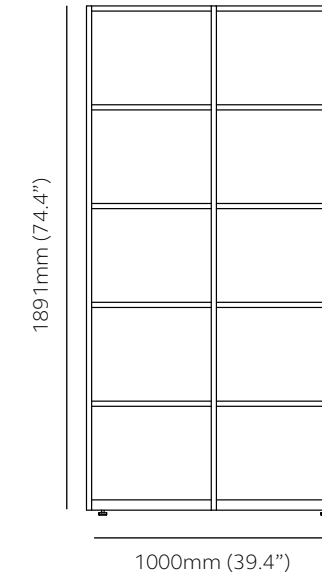

5 tier - 1000mm (39.4") wide

OF10405

Product Code	OF10405	OF10475
External	H 1891mm (74.4")	H 1969mm (77.5")
	W 1000mm (39.4")	W 1000mm (39.4")
	D 400mm (15.7")	D 470mm (18.5")
Internal dimensions per frame compartment		
ZONE 1 *	H 332mm (13.1")	H 366mm (14.4")
ZONE 2 *	H 359mm (14.1")	-
	W 470mm (18.5")	W 470mm (18.5")
	D 396mm (15.6")	D 466mm (18.3")

Please note, single corner frames allow for 90 degree angles to be made from a run of floor standing frames.

Only shelf accessories are compatible with the single corner frames, please see page 25.

* For more information about frame ZONES 1&2 please see page 19.