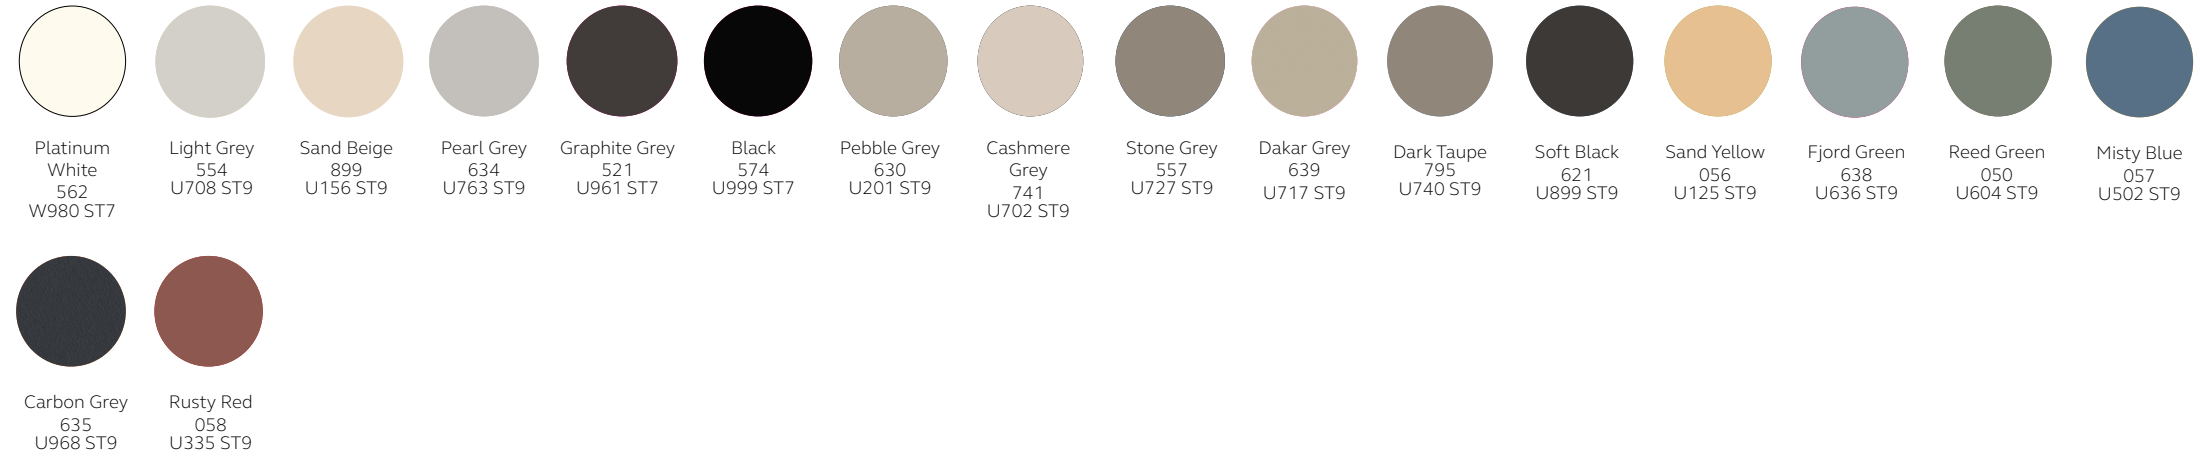

Finishes

Palette one

Fabric Finishes

Palette two

*A surcharge may apply, please contact your Bisley representative.

Paint Finishes

Choose from an extensive range of 37 steel paints for your Outline frames and storage. Design a frame to suite with your existing office aesthetic or introduce a bold addition and focal point to your space.

Fabric Finishes

There are over 50 Camira Blazer fabrics to choose from for the fabric back panel. We have selected 24 that best match some of our most popular steel paint colours as a helpful guide.

Please contact your Bisley representative for information on the full Camira Blazer range.

MFC Finishes

Available for shelving, locker cube, open cube, moss backed cube and pass through cube accessories.

Palette one

Palette two

*A surcharge may apply, please contact your Bisley representative.

Palette three