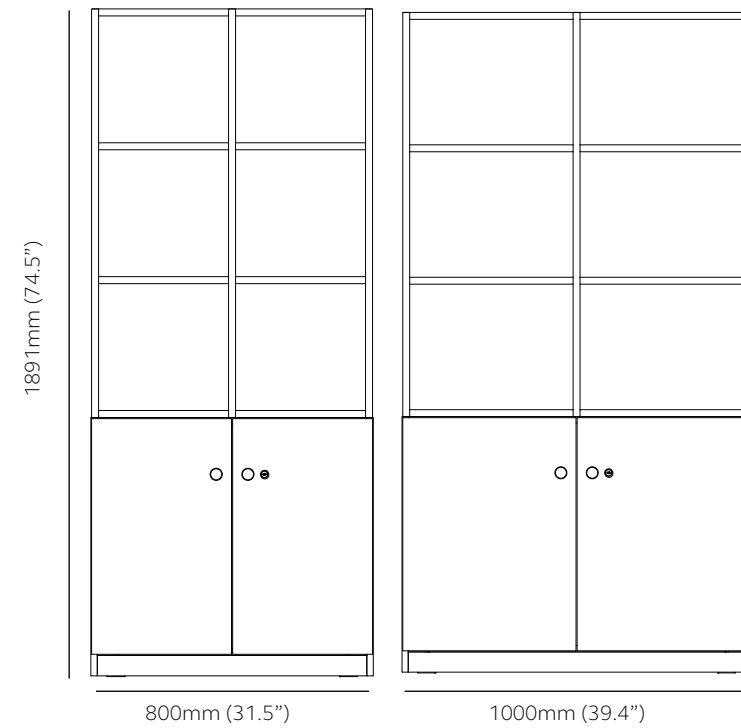

3 tier - 1891mm (74.4") high

Product Code		External	Internal dimensions per frame compartment	Internal dimensions per compartment
OW08403	Outline wooden storage with frame, 3 tier	H 1891mm (74.4") W 800mm (31.5") D 440mm (17.3")	H 359mm (14.1") W 370mm (14.6") D 396mm (15.6")	H 663mm (26.1") W 762mm (30.0") D 401mm (15.8")
OW10403	Outline wooden storage with frame, 3 tier	H 1891mm (74.4") W 1000mm (39.4") D 440mm (17.3")	H 359mm (14.1") W 470mm (18.5") D 396mm (15.6")	H 663mm (26.1") W 962mm (37.9") D 401mm (15.8")