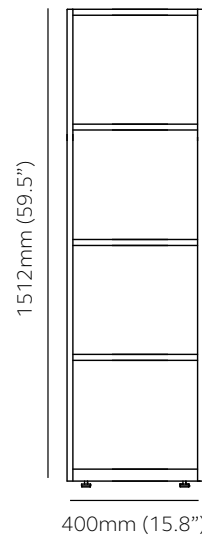

4 tier corner frame - 400mm (15.8") wide

Product Code	OFS40404
External	H 1512mm (59.5") W 400mm (15.7") D 400mm (15.7")
Internal dimensions per frame compartment	
ZONE 1 *	H 332mm (13.1")
ZONE 2 *	H 359mm (14.1") W 370mm (14.6") D 396mm (15.6")