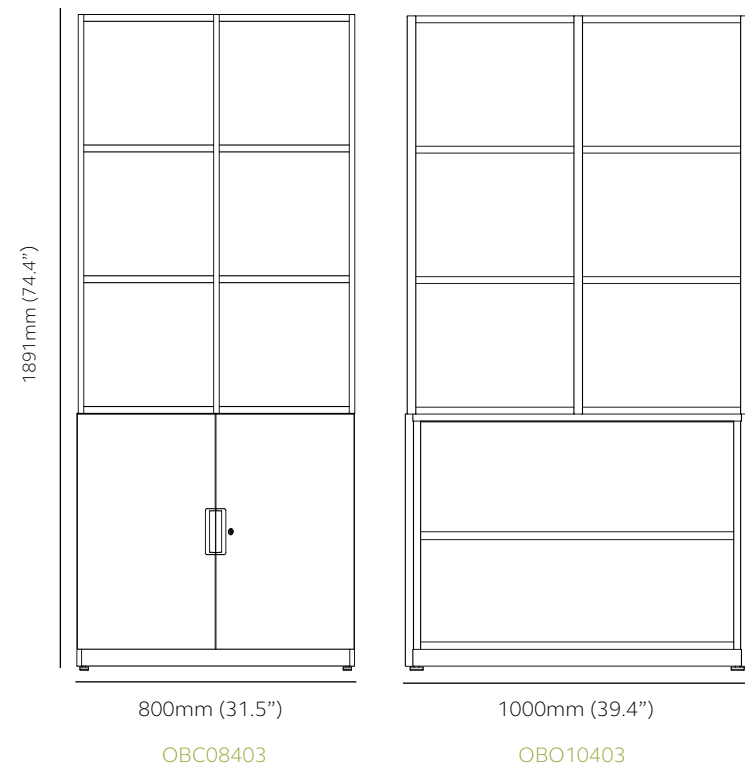

3 tier - 1891mm (74.4") high

Product Code		External	Internal dimensions per frame compartment	Internal dimensions per compartment
OBC08403	Be cupboard with Outline frame, 3 tier	H 1891mm (74.4") W 800mm (31.5") D 440mm (17.3")	H 359mm (14.1") W 370mm (14.6") D 396mm (15.6")	H 663mm (26.1") W 762mm (30.0") D 401mm (15.8")
OBC10403	Be cupboard with Outline frame, 3 tier	H 1891mm (74.4") W 1000mm (39.4") D 440mm (17.3")	H 359mm (14.1") W 470mm (18.5") D 396mm (15.6")	H 663mm (26.1") W 962mm (37.9") D 401mm (15.8")
OBO08403	Be shelving with Outline frame, 3 tier	H 1891mm (74.4") W 800mm (31.5") D 420mm (16.5")	H 359mm (14.1") W 370mm (14.6") D 396mm (15.6")	H 663mm (26.1") W 728mm (28.6") D 401mm (15.8")
OBO10403	Be shelving with Outline frame, 3 tier	H 1891mm (74.4") W 1000mm (39.4") D 420mm (16.5")	H 359mm (14.1") W 470mm (18.5") D 396mm (15.6")	H 663mm (26.1") W 928mm (36.5") D 401mm (15.8")