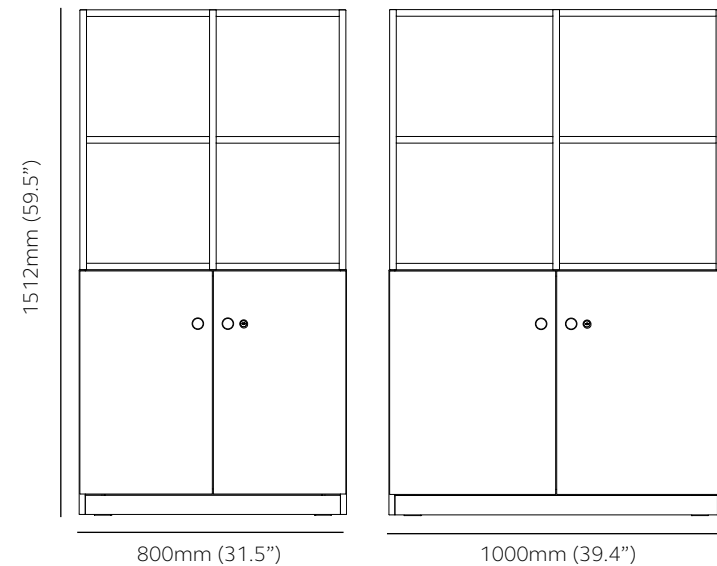

Outline Storage frames

Alongside Be and LateralFile storage units, an all-wooden storage option has been designed to suite perfectly with Outline steel frames. Introducing a softer, minimal design, Outline Storage features an MFC carcass, with matching doors and back panels standing proud of the carcass, minimising joins for a seamless finish. Additionally, the cupboards feature round wooden handles and soft close hinges.

Outline storage frames in Oak and Bisley Lilac.

1 tier - 1133mm (44.6") high

Product Code		External	Internal dimensions per frame compartment	Internal dimensions per compartment
OW08401	Outline wooden storage with frame, 1 tier	H 1133mm (44.6") W 800mm (31.5") D 440mm (17.3")	H 359mm (14.1") W 370mm (14.6") D 396mm (15.6")	H 663mm (26.1") W 762mm (30.0") D 401mm (15.8")
OW10401	Outline wooden storage with frame, 1 tier	H 1133mm (44.6") W 1000mm (39.4") D 440mm (17.3")	H 359mm (14.1") W 470mm (18.5") D 396mm (15.6")	H 663mm (26.1") W 962mm (37.9") D 401mm (15.8")

2 tier - 1512mm (59.5") high

Product Code		External	Internal dimensions per frame compartment	Internal dimensions per compartment
OW08402	Outline wooden storage with frame, 2 tier	H 1512mm (59.5") W 800mm (31.5") D 440mm (17.3")	H 359mm (14.1") W 370mm (14.6") D 396mm (15.6")	H 663mm (26.1") W 762mm (30.0") D 401mm (15.8")
OW10402	Outline wooden storage with frame, 2 tier	H 1512mm (59.5") W 1000mm (39.4") D 440mm (17.3")	H 359mm (14.1") W 470mm (18.5") D 396mm (15.6")	H 663mm (26.1") W 962mm (37.9") D 401mm (15.8")