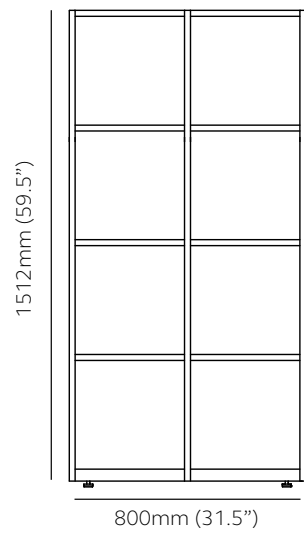

Download images

2 tier - 800mm (31.5") wide

Product Code	OF08402	OF08472
External	H 753mm (29.6")	H 812mm (32")
	W 800mm (31.5")	W 800mm (31.5")
	D 400mm (15.7")	D 470mm (18.5")
Internal dimensions per frame compartment		
	H 332mm (13.1")	H 366mm (14.4")
	W 370mm (14.6")	W 370mm (14.6")
	D 396mm (15.6")	D 466mm (18.3")

3 tier - 800mm (31.5") wide

Product Code	OF08403	OF08473
External	H 1133mm (44.6")	H 1199mm (47.2")
	W 800mm (31.5")	W 800mm (31.5")
	D 400mm (15.7")	D 470mm (18.5")
Internal dimensions per frame compartment		
ZONE 1 *	H 332mm (13.1")	H 366mm (14.4")
ZONE 2 *	H 359mm (14.1")	-
	W 370mm (14.6")	W 370mm (14.6")
	D 396mm (15.6")	D 466mm (18.3")

3 tier - 1000mm (39.4") wide

Product Code	OF10403	OF10473
External	H 1133mm (44.6")	H 1199mm (47.2")
	W 1000mm (39.4")	W 1000mm (39.4")
	D 400mm (15.7")	D 470mm (18.5")
Internal dimensions per frame compartment		
ZONE 1 *	H 332mm (13.1")	H 366mm (14.4")
ZONE 2 *	H 359mm (14.1")	-
	W 470mm (18.5")	W 470mm (18.5")
	D 396mm (15.6")	D 466mm (18.3")

4 tier - 800mm (31.5") wide

OF08404

Product Code	OF08404	OF08474
External	H 1512mm (59.5") W 800mm (31.5") D 400mm (15.7")	H 1585mm (62.4") W 800mm (31.5") D 470mm (18.5")
Internal dimensions per frame compartment		
ZONE 1 *	H 332mm (13.1")	H 366mm (14.4")
ZONE 2 *	H 359mm (14.1") W 370mm (14.6") D 396mm (15.6")	- W 370mm (14.6") D 466mm (18.3")