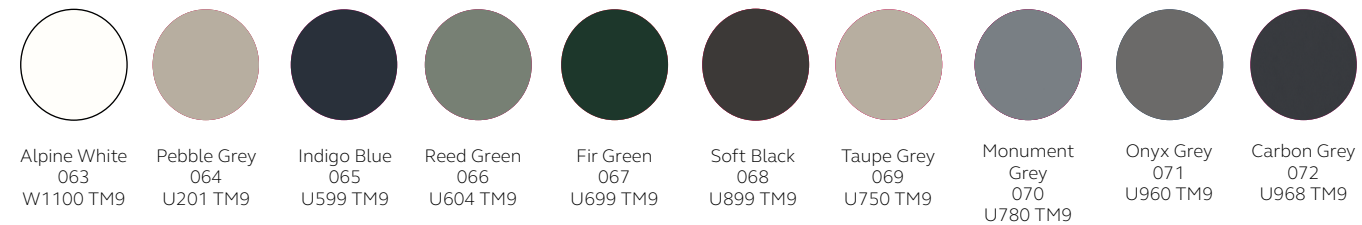

Perfect sense