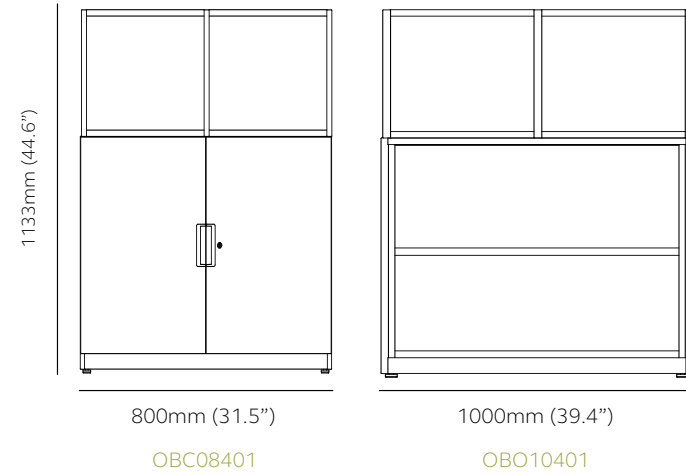

4 tier - 800mm (31.5") wide

OF08404

Product Code	OF08404	OF08474
External	H 1512mm (59.5") W 800mm (31.5") D 400mm (15.7")	H 1585mm (62.4") W 800mm (31.5") D 470mm (18.5")
Internal dimensions per frame compartment		
ZONE 1 *	H 332mm (13.1")	H 366mm (14.4")
ZONE 2 *	H 359mm (14.1") W 370mm (14.6") D 396mm (15.6")	- W 370mm (14.6") D 466mm (18.3")

5 tier - 800mm (31.5") wide

OF08405

Product Code	OF08405	OF08475
External	H 1891mm (74.4")	H 1969mm (77.5")
	W 800mm (31.5")	W 800mm (31.5")
	D 400mm (15.7")	D 470mm (18.5")
Internal dimensions per frame compartment		
ZONE 1 *	H 332mm (13.1")	H 366mm (14.4")
ZONE 2 *	H 359mm (14.1")	-
	W 370mm (14.6")	W 370mm (14.6")
	D 396mm (15.6")	D 466mm (18.3")

5 tier - 1000mm (39.4") wide

OF10405

Product Code	OF10405	OF10475
External	H 1891mm (74.4")	H 1969mm (77.5")
	W 1000mm (39.4")	W 1000mm (39.4")
	D 400mm (15.7")	D 470mm (18.5")
Internal dimensions per frame compartment		
ZONE 1 *	H 332mm (13.1")	H 366mm (14.4")
ZONE 2 *	H 359mm (14.1")	-
	W 470mm (18.5")	W 470mm (18.5")
	D 396mm (15.6")	D 466mm (18.3")

1 tier - 1133mm (44.6") high

Product Code		External	Internal dimensions per frame compartment	Internal dimensions per compartment
OBC08401	Be cupboard with Outline frame, 1 tier	H 1133mm (44.6") W 800mm (31.5") D 440mm (17.3")	H 359mm (14.1") W 370mm (14.6") D 396mm (15.6")	H 663mm (26.1") W 762mm (30.0") D 401mm (15.8")
OBC10401	Be cupboard with Outline frame, 1 tier	H 1133mm (44.6") W 1000mm (39.4") D 440mm (17.3")	H 359mm (14.1") W 470mm (18.5") D 396mm (15.6")	H 663mm (26.1") W 962mm (37.9") D 401mm (15.8")
OBO08401	Be shelving with Outline frame, 1 tier	H 1133mm (44.6") W 800mm (31.5") D 420mm (16.5")	H 359mm (14.1") W 370mm (14.6") D 396mm (15.6")	H 663mm (26.1") W 728mm (28.6") D 401mm (15.8")
OBO10401	Be shelving with Outline frame, 1 tier	H 1133mm (44.6") W 1000mm (39.4") D 420mm (16.5")	H 359mm (14.1") W 470mm (18.5") D 396mm (15.6")	H 663mm (26.1") W 928mm (36.5") D 401mm (15.8")