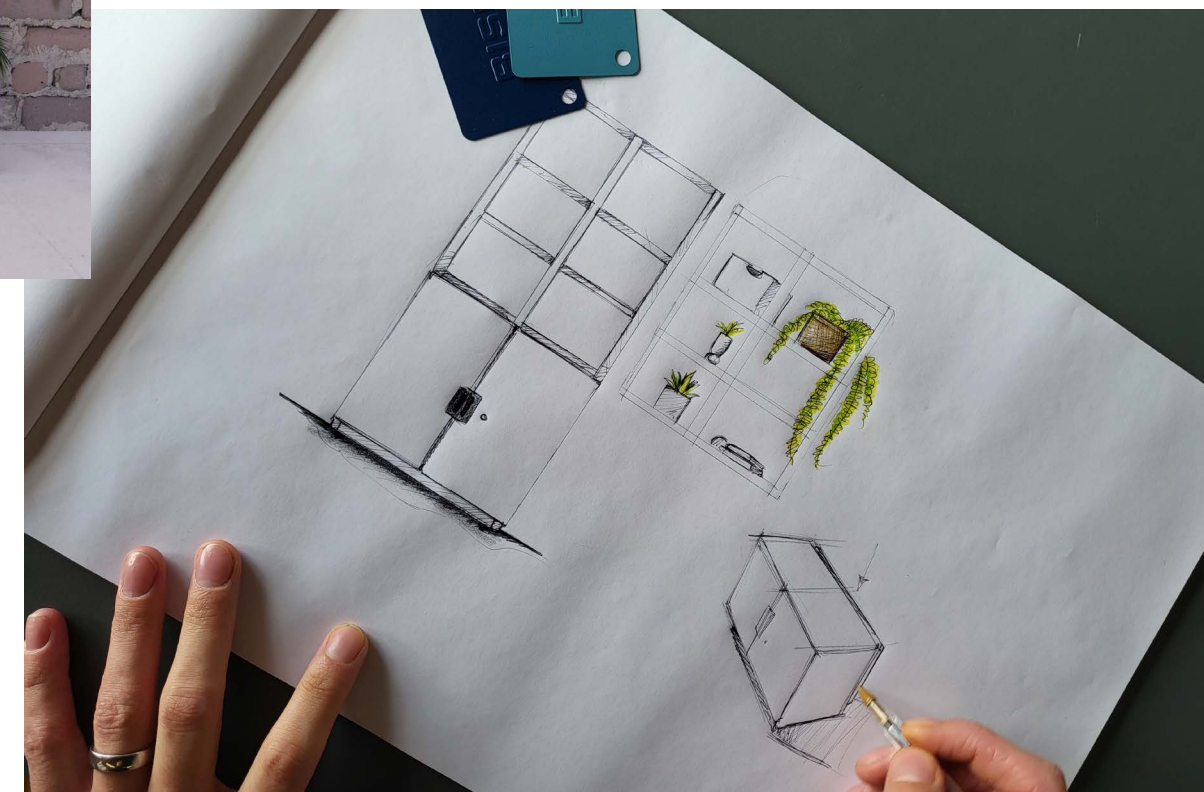

[Download images](#)

Outline is a minimal and unobtrusive storage and display system, designed following the success of frame toppers in our Be range. Outline allows you to create flexible work zones, enabling you to transform the way your workspace looks, works, and feels.

With more employees returning to the office, we have seen a general shift in the typical office layout. Office spaces are becoming more flexible, collaborative, and agile.