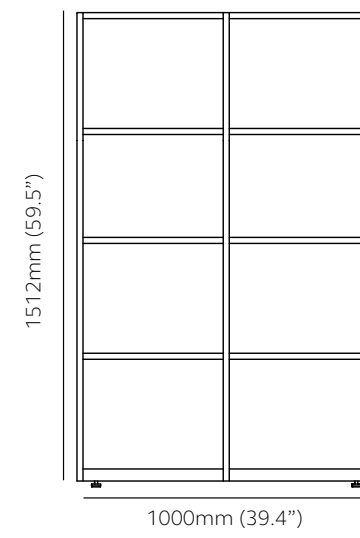

4 tier - 1000mm (39.4") wide

OF10404

Product Code	OF10404	OF10474
External	H 1512mm (59.5") W 1000mm (39.4") D 400mm (15.7")	H 1585mm (62.4") W 1000mm (39.4") D 470mm (18.5")
Internal dimensions per frame compartment		
ZONE 1 *	H 332mm (13.1")	H 366mm (14.4")
ZONE 2 *	H 359mm (14.1") W 470mm (18.5") D 396mm (15.6")	- W 470mm (18.5") D 466mm (18.3")

Please note, single corner frames allow for 90 degree angles to be made from a run of floor standing frames.

Only shelf accessories are compatible with the single corner frames, please see page 25.

* For more information about frame ZONES 1&2 please see page 19.