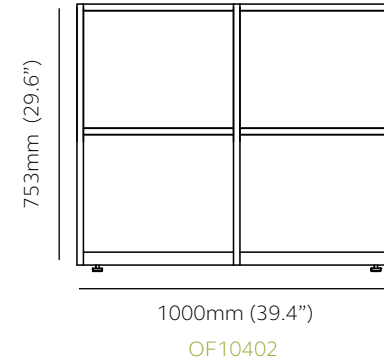

Download images

2 tier - 800mm (31.5") wide

Product Code	OF08402	OF08472
External	H 753mm (29.6")	H 812mm (32")
	W 800mm (31.5")	W 800mm (31.5")
	D 400mm (15.7")	D 470mm (18.5")
Internal dimensions per frame compartment		
	H 332mm (13.1")	H 366mm (14.4")
	W 370mm (14.6")	W 370mm (14.6")
	D 396mm (15.6")	D 466mm (18.3")

2 tier - 1000mm (39.4") wide

Product Code	OF10402	OF10472
External	H 753mm (29.6")	H 812mm (32")
	W 1000mm (39.4")	W 1000mm (39.4")
	D 400mm (15.7")	D 470mm (18.5")
Internal dimensions per frame compartment		
	H 332mm (13.1")	H 366mm (14.4")
	W 470mm (18.5")	W 470mm (18.5")
	D 396mm (15.6")	D 466mm (18.3")

3 tier - 800mm (31.5") wide

Product Code	OF08403	OF08473
External	H 1133mm (44.6")	H 1199mm (47.2")
	W 800mm (31.5")	W 800mm (31.5")
	D 400mm (15.7")	D 470mm (18.5")
Internal dimensions per frame compartment		
ZONE 1 *	H 332mm (13.1")	H 366mm (14.4")
ZONE 2 *	H 359mm (14.1")	-
	W 370mm (14.6")	W 370mm (14.6")
	D 396mm (15.6")	D 466mm (18.3")

4 tier - 800mm (31.5") wide

OF08404

Product Code	OF08404	OF08474
External	H 1512mm (59.5") W 800mm (31.5") D 400mm (15.7")	H 1585mm (62.4") W 800mm (31.5") D 470mm (18.5")
Internal dimensions per frame compartment		
ZONE 1 *	H 332mm (13.1")	H 366mm (14.4")
ZONE 2 *	H 359mm (14.1") W 370mm (14.6") D 396mm (15.6")	- W 370mm (14.6") D 466mm (18.3")