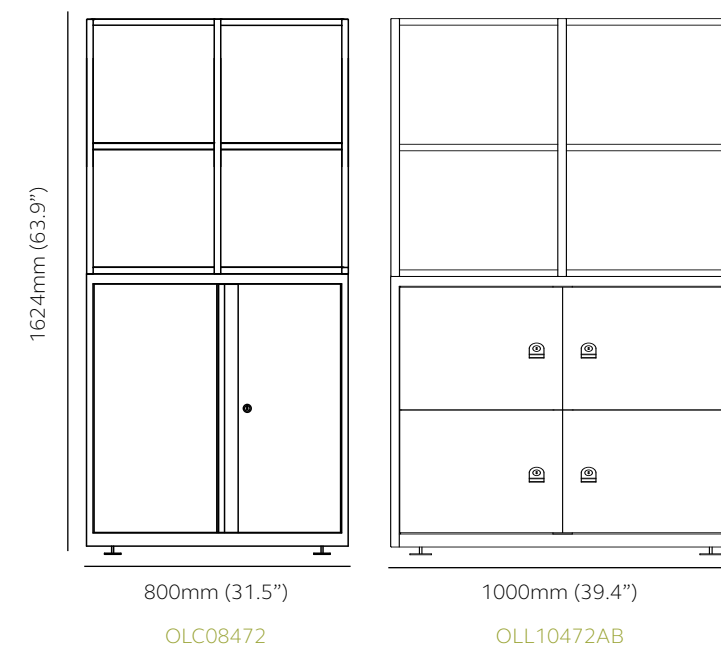

2 tier - 1625mm (63.9") high

Product Code		External	Internal dimensions per frame compartment	Internal dimensions per compartment	Lock
OLC08472	LateralFile cupboard with Outline frame, 2 tier	H 1624mm (63.9") W 800mm (31.5") D 470mm (18.5")	H 366mm (14.4") W 370mm (14.6") D 466mm (15.6")	H 762mm (30") W 760mm (29.9") D 430mm (16.9")	-
OLC10472	LateralFile cupboard with Outline frame, 2 tier	H 1624mm (63.9") W 1000mm (39.4") D 470mm (18.5")	H 366mm (14.4") W 470mm (18.5") D 466mm (15.6")	H 762mm (30") W 960mm (37.8") D 430mm (16.9")	-
OLL08472AB	LateralFile 4 door lodges with Outline frame, 2 tier	H 1624mm (63.9") W 800mm (31.5") D 470mm (18.5")	H 366mm (14.4") W 370mm (14.6") D 466mm (15.6")	H 358mm (14.1") W 358mm (14.1") D 450mm (17.7")	AB
OLL10472AB	LateralFile 4 door lodges with Outline frame 2 tier	H 1624mm (63.9") W 1000mm (39.4") D 470mm (18.5")	H 366mm (14.4") W 470mm (18.5") D 466mm (15.6")	H 358mm (14.1") W 458mm (18.0") D 450mm (17.7")	AB