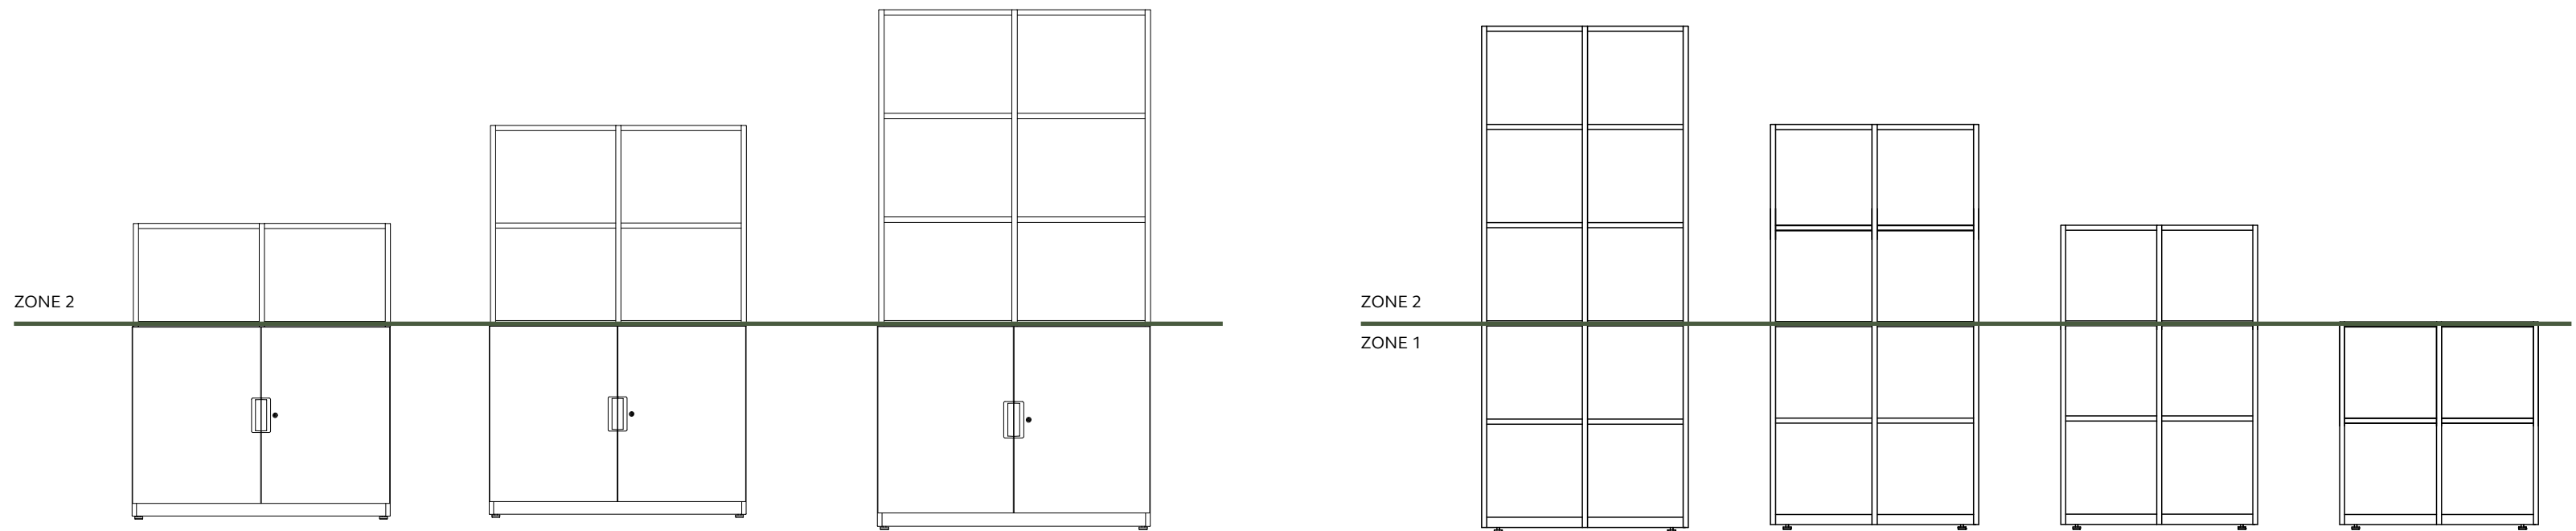

 Available in 34 paint colours

 Retrofit options available

 Arrives fully assembled

Floor standing frames with seating and Be storage in Bisley Blue.

Accessories

Outline transforms the way your workplace looks, works, and flows. To further enhance the frame design, we have developed a range of accessories to fit Outline's open compartments perfectly, creating office frames that are not only functional, but beautiful too.

Our 400mm deep frames are split into two 'zones'. The frame dimensions vary slightly from **ZONE 1** and **ZONE 2**.

Each of the accessories on the following pages, apart from MFC shelves and planters, have two versions, one to fit each zone.