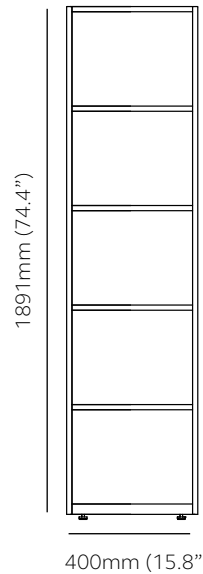

5 tier corner frame - 400mm (15.8") wide

Product Code	OFS40405
External	H 1891mm (74.4")
	W 400mm (15.7")
	D 400mm (15.7")
Internal dimensions per frame compartment	
ZONE 1 *	H 332mm (13.1")
ZONE 2 *	H 359mm (14.1")
	W 360mm (14.2")
	D 396mm (15.6")