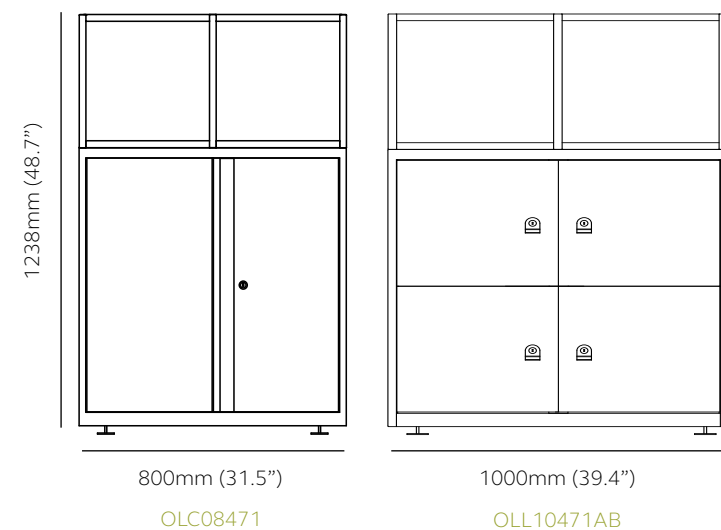

1 tier - 1239mm (48.7") high

Product Code		External	Internal dimensions per frame compartment	Internal dimensions per compartment	Lock
OLC08471	LateralFile cupboard with Outline frame, 1 tier	H 1238mm (48.7") W 800mm (31.5") D 470mm (18.5")	H 366mm (14.4") W 370mm (14.6") D 466mm (15.6")	H 762mm (30") W 760mm (29.9") D 430mm (16.9")	-
OLC10471	LateralFile cupboard with Outline frame, 1 tier	H 1238mm (48.7") W 1000mm (39.4") D 470mm (18.5")	H 366mm (14.4") W 470mm (18.5") D 466mm (15.6")	H 762mm (30") W 960mm (37.8") D 430mm (16.9")	-
OLL08471AB	LateralFile 4 door lodges with Outline frame, 1 tier	H 1238mm (48.7") W 800mm (31.5") D 470mm (18.5")	H 366mm (14.4") W 370mm (14.6") D 466mm (15.6")	H 358mm (14.1") W 358mm (14.1") D 450mm (17.7")	AB
OLL10471AB	LateralFile 4 door lodges with Outline frame 1 tier	H 1238mm (48.7") W 1000mm (39.4") D 470mm (18.5")	H 366mm (14.4") W 470mm (18.5") D 466mm (15.6")	H 358mm (14.1") W 458mm (18.0") D 450mm (17.7")	AB