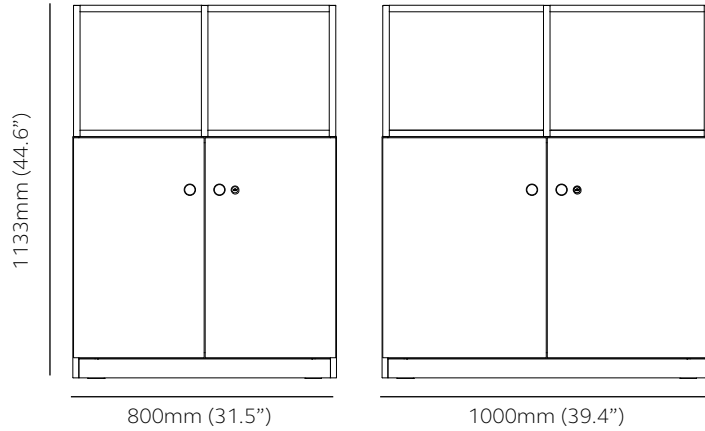

1 tier - 1133mm (44.6") high

Product Code

External

OW08401 Outline wooden storage with frame, 1 tier

H 1133mm (44.6") W 800mm (31.5")

OW10401 Outline wooden storage with frame, 1 tier

H 1133mm (44.6") W 1000mm (39.4")