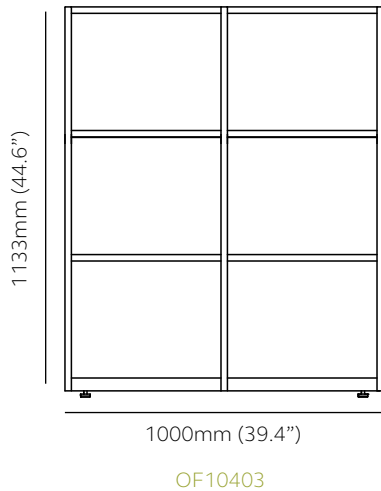

3 tier - 1000mm (39.4") wide

Product Code	OF10403	OF10473
External	H 1133mm (44.6")	H 1199mm (47.2")
	W 1000mm (39.4")	W 1000mm (39.4")
	D 400mm (15.7")	D 470mm (18.5")
Internal dimensions per frame compartment		
ZONE 1 *	H 332mm (13.1")	H 366mm (14.4")
ZONE 2 *	H 359mm (14.1")	-
	W 470mm (18.5")	W 470mm (18.5")
	D 396mm (15.6")	D 466mm (18.3")