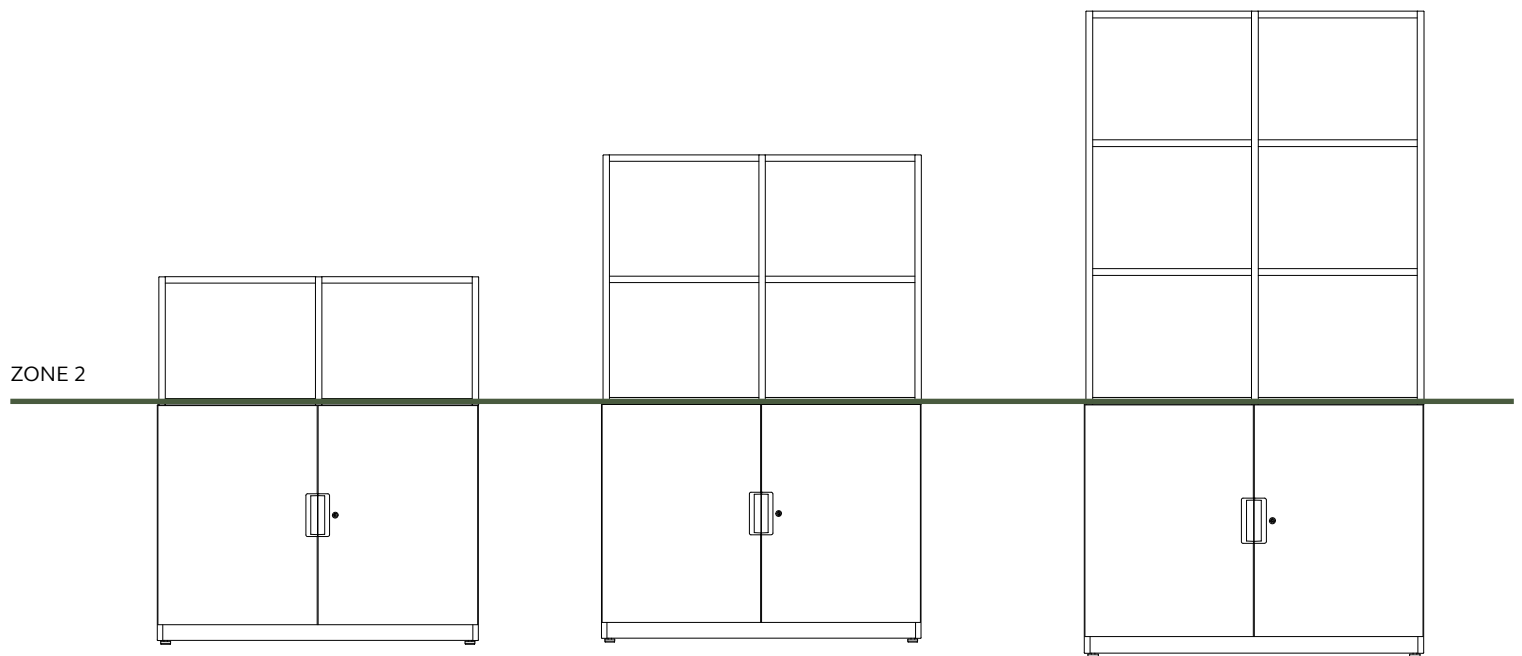

Our 400mm deep frames are split into two 'zones'. The frame dimensions vary slightly from **ZONE 1** and **ZONE 2**.

Each of the accessories on the following pages, apart from MFC shelves and planters, have two versions, one to fit each zone.