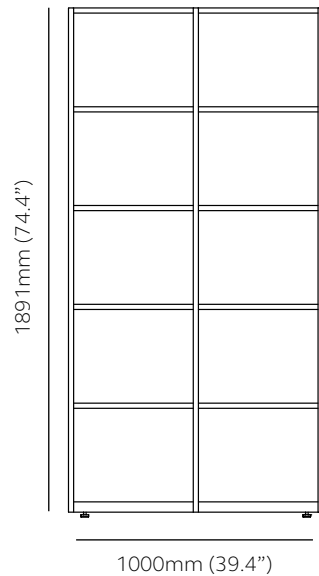

OF10404

Product Code	OF10404	OF10474
External	H 1512mm (59.5")	H 1585mm (62.4")
	W 1000mm (39.4")	W 1000mm (39.4")
	D 400mm (15.7")	D 470mm (18.5")
Internal dimensions per frame compartment		
ZONE 1 *	H 332mm (13.1")	H 366mm (14.4")
ZONE 2 *	H 359mm (14.1")	-
	W 470mm (18.5")	W 470mm (18.5")
	D 396mm (15.6")	D 466mm (18.3")

### 5 tier - 800mm (31.5") wide

Product Code	OF08405
External	H 1891mm (74.5")
	W 800mm (31.5")
	D 400mm (15.7")
Internal dimensions per frame compartment	
ZONE 1 *	H 332mm (13.1")
ZONE 2 *	H 359mm (14.1")
	W 370mm (14.6")
	D 396mm (15.6")

OF08405

5 tier - 1000mm (39.4") wide

	OF08475
H (74.4")	H 1969mm (77.5")
W (31.5")	W 800mm (31.5")
D (15.7")	D 470mm (18.5")
<b>Internal dimensions per frame compartment</b>	
ZONE 1 *	H 366mm (14.4")
ZONE 2 *	-
W (14.6")	W 370mm (14.6")
D (15.6")	D 466mm (18.3")