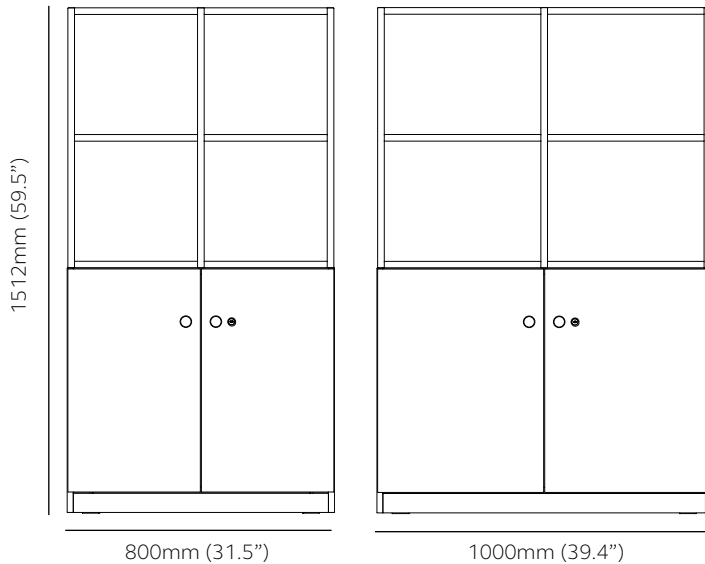

Outline storage frames in Oak and Bisley Lilac.

1 tier - 1133mm (44.6") high

Product Code

External

OW08401 Outline wooden storage with frame, 1 tier

H 1133mm (44.6") W 800mm (31.5")

OW10401 Outline wooden storage with frame, 1 tier

H 1133mm (44.6") W 1000mm (39.4")

2 tier - 1512mm (59.5") high

Product Code

External

OW08402 Outline wooden storage with frame, 2 tier

H 1512mm (59.5") W 800mm (31.5")

OW10402 Outline wooden storage with frame, 2 tier

H 1512mm (59.5") W 1000mm (39.4")

	Internal dimensions per frame compartment	Internal dimensions per compartment
0mm (31.5") D 440mm (17.3")	H 359mm (14.1") W 370mm (14.6") D 396mm (15.6")	H 663mm (26.1") W 762mm (30.0") D 401mm (15.8")
00mm (39.4") D 440mm (17.3")	H 359mm (14.1") W 470mm (18.5") D 396mm (15.6")	H 663mm (26.1") W 962mm (37.9") D 401mm (15.8")

	Internal dimensions per frame compartment	Internal dimensions per compartment
00mm (31.5") D 440mm (17.3")	H 359mm (14.1") W 370mm (14.6") D 396mm (15.6")	H 663mm (26.1") W 762mm (30.0") D 401mm (15.8")
000mm (39.4") D 440mm (17.3")	H 359mm (14.1") W 470mm (18.5") D 396mm (15.6")	H 663mm (26.1") W 962mm (37.9") D 401mm (15.8")