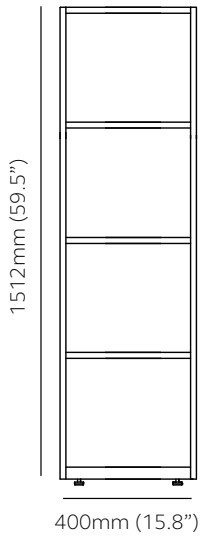

4 tier corner frame - 400mm (15.8") wide

Product Code	OFS40404
External	H 1512mm (59.5")
	W 400mm (15.7")
	D 400mm (15.7")
Internal dimensions per frame compartment	
ZONE 1 *	H 332mm (13.1")
ZONE 2 *	H 359mm (14.1")
	W 370mm (14.6")
	D 396mm (15.6")