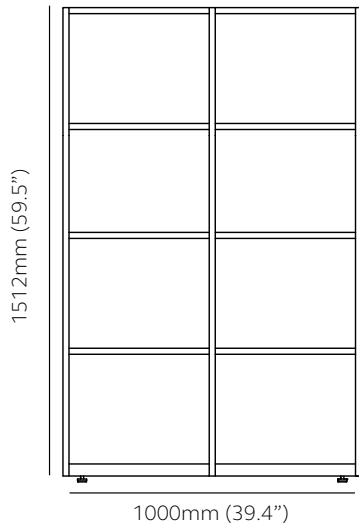

### 2 tier - 800mm (31.5") wide

Product Code	OF08402	OF08472
External	H 753mm (29.6")	H 812mm (32")
	W 800mm (31.5")	W 800mm (31.5")
	D 400mm (15.7")	D 470mm (18.5")
Internal dimensions per frame compartment		
	H 332mm (13.1")	H 366mm (14.4")
	W 370mm (14.6")	W 370mm (14.6")
	D 396mm (15.6")	D 466mm (18.3")

### 4 tier - 800mm (31.5") wide

<b>Product Code</b>	OF08404
<b>External</b>	H 1512mm (59.5")
	W 800mm (31.5")
	D 400mm (15.7")
<b>Internal dimensions per frame compartment</b>	
<b>ZONE 1 *</b>	H 332mm (13.1")
<b>ZONE 2 *</b>	H 359mm (14.1")
	W 370mm (14.6")
	D 396mm (15.6")

\* For more information about frame ZONES 1&2 please see page 19.

4 tier - 1000mm (39.4") wide

	OF08474
H (59.5")	H 1585mm (62.4")
W (31.5")	W 800mm (31.5")
D (15.7")	D 470mm (18.5")
Internal	
H (13.1")	H 366mm (14.4")
W (14.1")	-
D (14.6")	W 370mm (14.6")
D (15.6")	D 466mm (18.3")

OF10404

Product Code	OF10404	OF10474
External	H 1512mm (59.5")	H 1585mm (62.4")
	W 1000mm (39.4")	W 1000mm (39.4")
	D 400mm (15.7")	D 470mm (18.5")
Internal dimensions per frame compartment		
ZONE 1 *	H 332mm (13.1")	H 366mm (14.4")
ZONE 2 *	H 359mm (14.1")	-
	W 470mm (18.5")	W 470mm (18.5")
	D 396mm (15.6")	D 466mm (18.3")