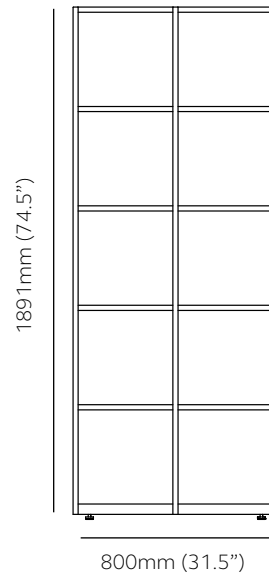

### 2 tier - 800mm (31.5") wide

Product Code	OF08402	OF08472
External	H 753mm (29.6")	H 812mm (32")
	W 800mm (31.5")	W 800mm (31.5")
	D 400mm (15.7")	D 470mm (18.5")
Internal dimensions per frame compartment		
	H 332mm (13.1")	H 366mm (14.4")
	W 370mm (14.6")	W 370mm (14.6")
	D 396mm (15.6")	D 466mm (18.3")

OF10404

Product Code	OF10404	OF10474
External	H 1512mm (59.5")	H 1585mm (62.4")
	W 1000mm (39.4")	W 1000mm (39.4")
	D 400mm (15.7")	D 470mm (18.5")
Internal dimensions per frame compartment		
ZONE 1 *	H 332mm (13.1")	H 366mm (14.4")
ZONE 2 *	H 359mm (14.1")	-
	W 470mm (18.5")	W 470mm (18.5")
	D 396mm (15.6")	D 466mm (18.3")

### 5 tier corner frame - 400mm (15.8") wide

Product Code	OFS40405
External	H 1891mm (74.4")
	W 400mm (15.7")
	D 400mm (15.7")
Internal dimensions per frame compartment	
ZONE 1 *	H 332mm (13.1")
ZONE 2 *	H 359mm (14.1")
	W 360mm (14.2")
	D 396mm (15.6")

### 5 tier - 800mm (31.5") wide

Product Code	OF08405
External	H 1891mm (74.5")
	W 800mm (31.5")
	D 400mm (15.7")
Internal dimensions per frame compartment	
ZONE 1 *	H 332mm (13.1")
ZONE 2 *	H 359mm (14.1")
	W 370mm (14.6")
	D 396mm (15.6")