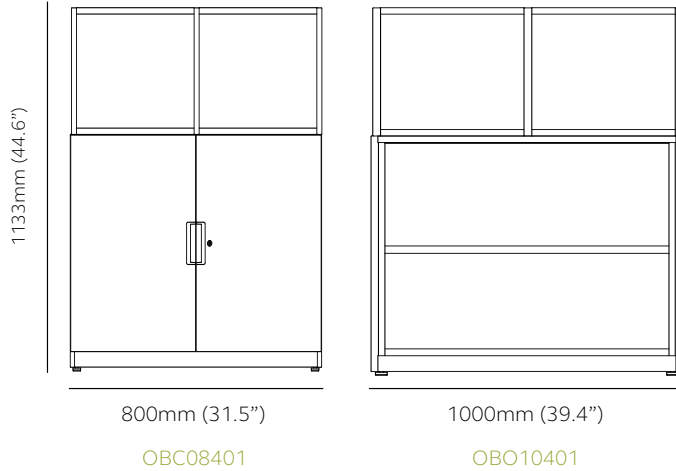

### 5 tier - 800mm (31.5") wide

Product Code	OF08405
External	H 1891mm (74.5")
	W 800mm (31.5")
	D 400mm (15.7")
Internal dimensions per frame compartment	
ZONE 1 *	H 332mm (13.1")
ZONE 2 *	H 359mm (14.1")
	W 370mm (14.6")
	D 396mm (15.6")

OF08405

5 tier - 1000mm (39.4") wide

	OF08475
H (74.4")	H 1969mm (77.5")
W (31.5")	W 800mm (31.5")
D (15.7")	D 470mm (18.5")
<b>Internal dimensions per frame compartment</b>	
ZONE 1 *	H 366mm (14.4")
ZONE 2 *	-
W (14.6")	W 370mm (14.6")
D (15.6")	D 466mm (18.3")

Product Code	OF10405	OF10475
<b>External</b>	H 1891mm (74.4")	H 1969mm (77.5")
	W 1000mm (39.4")	W 1000mm (39.4")
	D 400mm (15.7")	D 470mm (18.5")
<b>Internal dimensions per frame compartment</b>		
ZONE 1 *	H 332mm (13.1")	H 366mm (14.4")
ZONE 2 *	H 359mm (14.1")	-
	W 470mm (18.5")	W 470mm (18.5")
	D 396mm (15.6")	D 466mm (18.3")

1 tier - 1133mm (44.6") high

Product Code		External
OBC08401	Be cupboard with Outline frame, 1 tier	H 1133mm (44.6") W 800mm (31.5")
OBC10401	Be cupboard with Outline frame, 1 tier	H 1133mm (44.6") W 1000mm (39.4")
OBO08401	Be shelving with Outline frame, 1 tier	H 1133mm (44.6") W 800mm (31.5")
OBO10401	Be shelving with Outline frame, 1 tier	H 1133mm (44.6") W 1000mm (39.4")