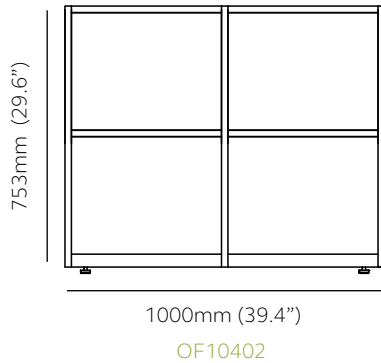

### 2 tier - 800mm (31.5") wide

Product Code	OF08402	OF08472
External	H 753mm (29.6")	H 812mm (32")
	W 800mm (31.5")	W 800mm (31.5")
	D 400mm (15.7")	D 470mm (18.5")
Internal dimensions per frame compartment		
	H 332mm (13.1")	H 366mm (14.4")
	W 370mm (14.6")	W 370mm (14.6")
	D 396mm (15.6")	D 466mm (18.3")

### 3 tier - 800mm (31.5") wide

Product Code	OF08403	OF08473
External	H 1133mm (44.6")	H 1199mm (47.2")
	W 800mm (31.5")	W 800mm (31.5")
	D 400mm (15.7")	D 470mm (18.5")
Internal dimensions per frame compartment		
ZONE 1 *	H 332mm (13.1")	H 366mm (14.4")
ZONE 2 *	H 359mm (14.1")	-
	W 370mm (14.6")	W 370mm (14.6")
	D 396mm (15.6")	D 466mm (18.3")

## 2 tier - 1000mm (39.4") wide

Product Code	OF10402	OF10472
External	H 753mm (29.6")	H 812mm (32")
	W 1000mm (39.4")	W 1000mm (39.4")
	D 400mm (15.7")	D 470mm (18.5")
Internal dimensions per frame compartment		
	H 332mm (13.1")	H 366mm (14.4")
	W 470mm (18.5")	W 470mm (18.5")
	D 396mm (15.6")	D 466mm (18.3")

### 4 tier - 800mm (31.5") wide

<b>Product Code</b>	OF08404
<b>External</b>	H 1512mm (59.5")
	W 800mm (31.5")
	D 400mm (15.7")
<b>Internal dimensions per frame compartment</b>	
<b>ZONE 1 *</b>	H 332mm (13.1")
<b>ZONE 2 *</b>	H 359mm (14.1")
	W 370mm (14.6")
	D 396mm (15.6")