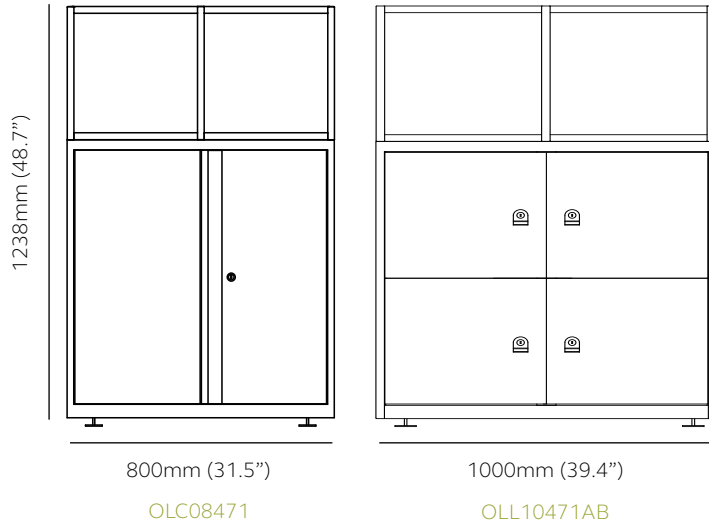

1 tier - 1239mm (48.7") high

Product Code		External
OLC08471	LateralFile cupboard with Outline frame, 1 tier	H 1238mm (48.7") W 800mm
OLC10471	LateralFile cupboard with Outline frame, 1 tier	H 1238mm (48.7") W 1000mm
OLL08471AB	LateralFile 4 door lodges with Outline frame, 1 tier	H 1238mm (48.7") W 800mm
OLL10471AB	LateralFile 4 door lodges with Outline frame 1 tier	H 1238mm (48.7") W 1000mm