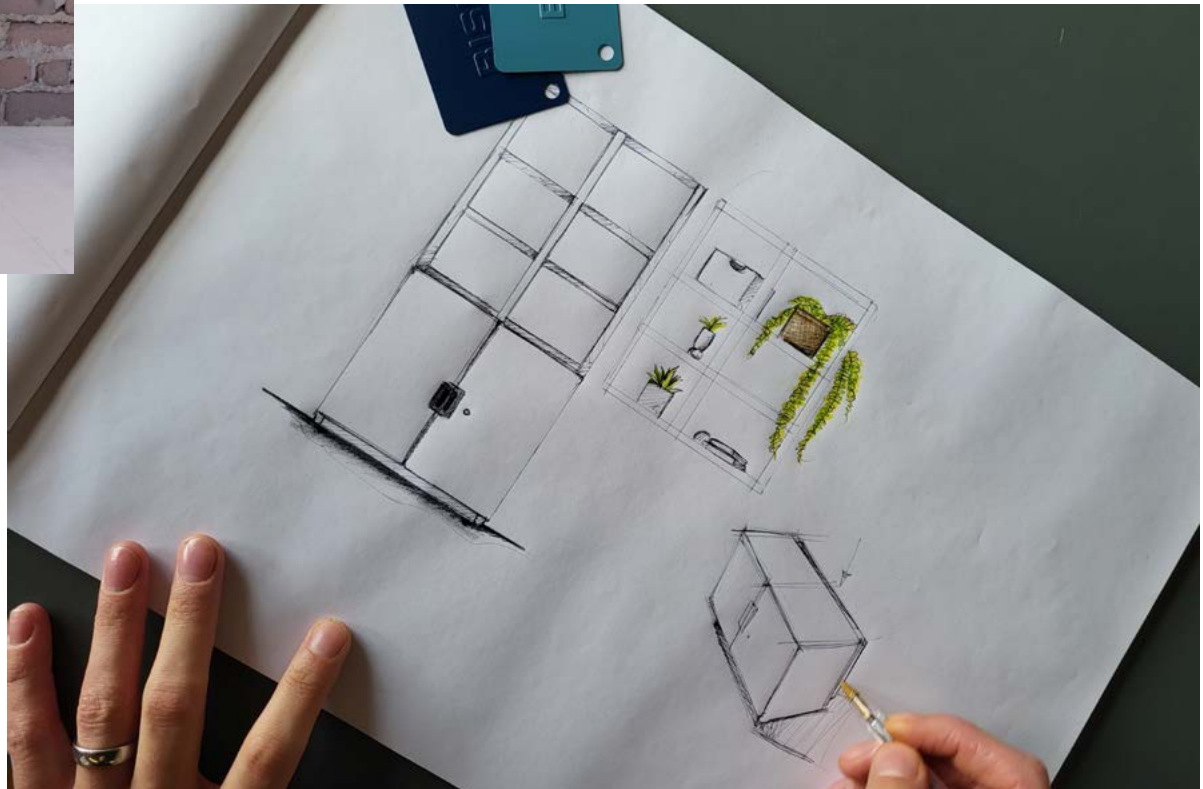

Outline is a minimal and unobtrusive storage and display system, designed following the success of frame toppers in our Be range. Outline allows you to create flexible work zones, enabling you to transform the way your workspace looks, works, and feels.

With more employees returning to the office, we have seen a general shift in the typical office layout. Office spaces are becoming more flexible, collaborative, and agile.