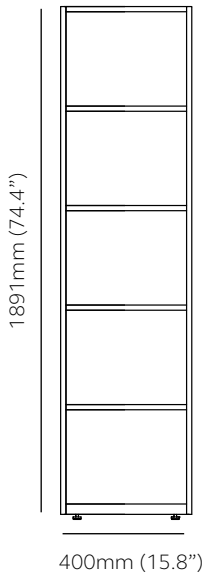

5 tier corner frame - 400mm (15.8") wide

Product Code	OFS40405
External	H 1891mm (74.4")
	W 400mm (15.7")
	D 400mm (15.7")
Internal dimensions per frame compartment	
ZONE 1 *	H 332mm (13.1")
ZONE 2 *	H 359mm (14.1")
	W 360mm (14.2")
	D 396mm (15.6")

Please note, single corner frames allow for 90 degree angles to be made from a run of floor standing frames.

Only shelf accessories are compatible with the single corner frames, please see page 25.

* For more information about frame ZONES 1&2 please see page 19.