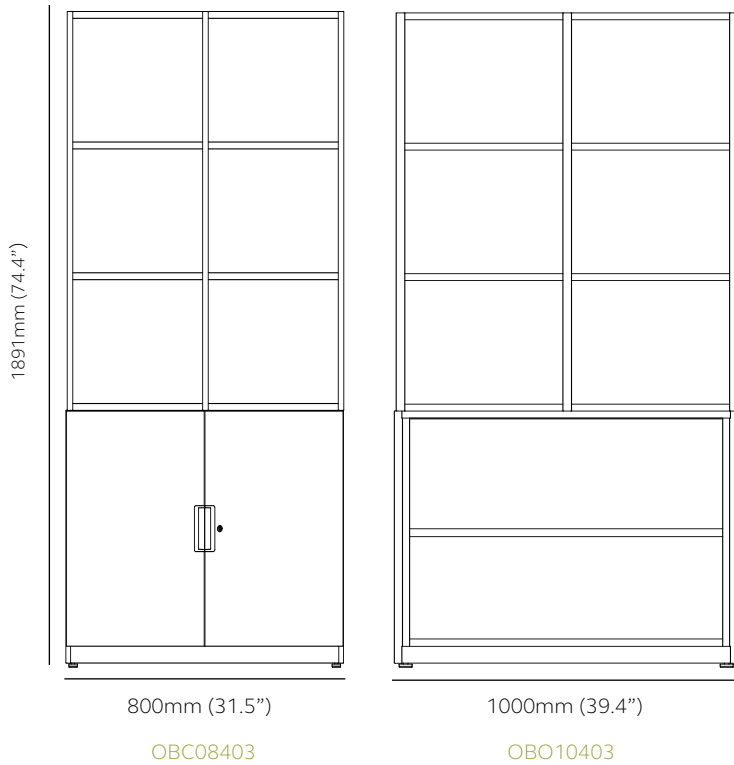

3 tier - 1891mm (74.4") high

Product Code		External
OBC08403	Be cupboard with Outline frame, 3 tier	H 1891mm (74.4") W 800mm (31.5")
OBC10403	Be cupboard with Outline frame, 3 tier	H 1891mm (74.4") W 1000mm (39.4")
OBO08403	Be shelving with Outline frame, 3 tier	H 1891mm (74.4") W 800mm (31.5")
OBO10403	Be shelving with Outline frame, 3 tier	H 1891mm (74.4") W 1000mm (39.4")