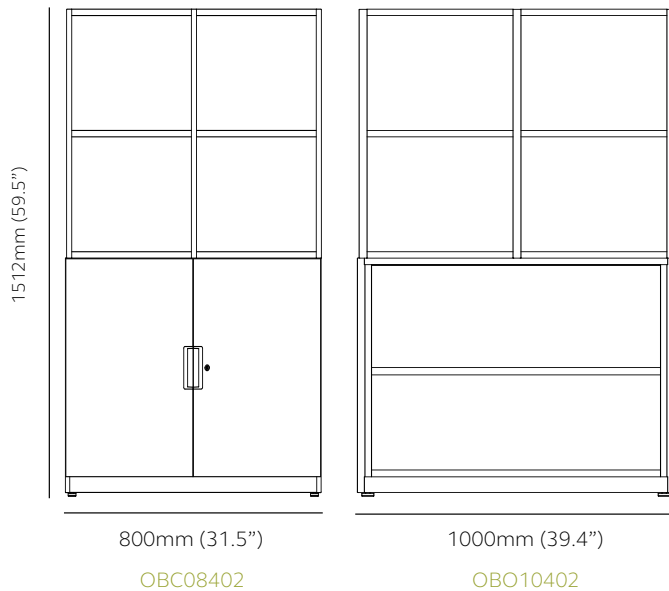

2 tier - 1512mm (59.5") high

Product Code		External
OBC08402	Be cupboard with Outline frame, 2 tier	H 1512mm (59.5") W 800mm (31.5")
OBC10402	Be cupboard with Outline frame, 2 tier	H 1512mm (59.5") W 1000mm (39.4")
OBO08402	Be shelving with Outline frame, 2 tier	H 1512mm (59.5") W 800mm (31.5")
OBO10402	Be shelving with Outline frame, 2 tier	H 1512mm (59.5") W 1000mm (39.4")