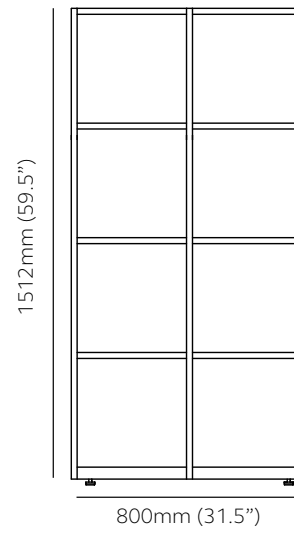

4 tier - 800mm (31.5") wide

Product Code	OF08404
External	H 1512mm (59.5")
	W 800mm (31.5")
	D 400mm (15.7")
Internal dimensions per frame compartment	
ZONE 1 *	H 332mm (13.1")
ZONE 2 *	H 359mm (14.1")
	W 370mm (14.6")
	D 396mm (15.6")

OF08404

Please note, single corner frames allow for 90 degree angles to be made from a run of floor standing frames.

Only shelf accessories are compatible with the single corner frames, please see page 25.

* For more information about frame ZONES 1&2 please see page 19.