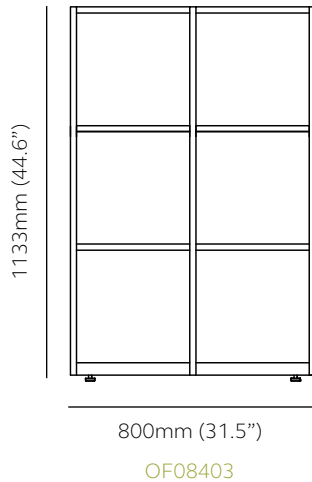

### 2 tier - 800mm (31.5") wide

Product Code	OF08402	OF08472
External	H 753mm (29.6")	H 812mm (32")
	W 800mm (31.5")	W 800mm (31.5")
	D 400mm (15.7")	D 470mm (18.5")
Internal dimensions per frame compartment		
	H 332mm (13.1")	H 366mm (14.4")
	W 370mm (14.6")	W 370mm (14.6")
	D 396mm (15.6")	D 466mm (18.3")

### 3 tier - 800mm (31.5") wide

Product Code	OF08403	OF08473
External	H 1133mm (44.6")	H 1199mm (47.2")
	W 800mm (31.5")	W 800mm (31.5")
	D 400mm (15.7")	D 470mm (18.5")
Internal dimensions per frame compartment		
ZONE 1 *	H 332mm (13.1")	H 366mm (14.4")
ZONE 2 *	H 359mm (14.1")	-
	W 370mm (14.6")	W 370mm (14.6")
	D 396mm (15.6")	D 466mm (18.3")