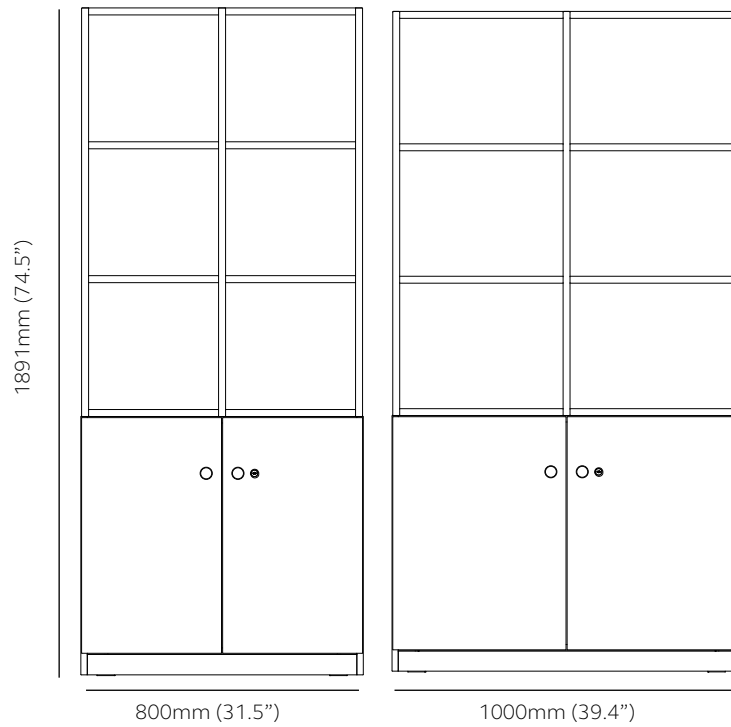

3 tier - 1891mm (74.4") high

Product Code

External

OW08403 Outline wooden storage with frame, 3 tier

H 1891mm (74.4") W 800mm (31.5")

OW10403 Outline wooden storage with frame, 3 tier

H 1891mm (74.4") W 1000mm (39.4")