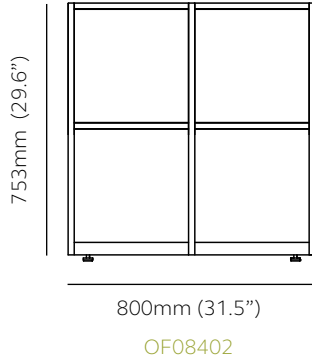

### 2 tier - 800mm (31.5") wide

Product Code	OF08402	OF08472
External	H 753mm (29.6")	H 812mm (32")
	W 800mm (31.5")	W 800mm (31.5")
	D 400mm (15.7")	D 470mm (18.5")
Internal dimensions per frame compartment		
	H 332mm (13.1")	H 366mm (14.4")
	W 370mm (14.6")	W 370mm (14.6")
	D 396mm (15.6")	D 466mm (18.3")

### 3 tier - 800mm (31.5") wide

Product Code	OF08403	OF08473
External	H 1133mm (44.6")	H 1199mm (47.2")
	W 800mm (31.5")	W 800mm (31.5")
	D 400mm (15.7")	D 470mm (18.5")
Internal dimensions per frame compartment		
ZONE 1 *	H 332mm (13.1")	H 366mm (14.4")
ZONE 2 *	H 359mm (14.1")	-
	W 370mm (14.6")	W 370mm (14.6")
	D 396mm (15.6")	D 466mm (18.3")