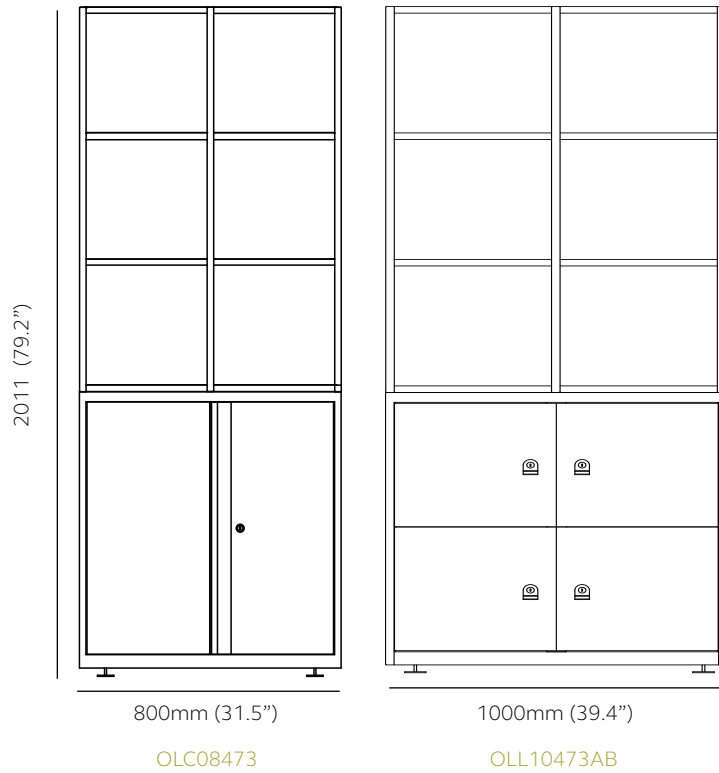

3 tier - 2011mm (79.2") high

Product Code		External
OLC08473	LateralFile cupboard with Outline frame, 3 tier	H 2011mm (79.2") W 800mm
OLC10473	LateralFile cupboard with Outline frame, 3 tier	H 2011mm (79.2") W 1000mm
OLL08473AB	LateralFile 4 door lodges with Outline frame, 3 tier	H 2011mm (79.2") W 800mm
OLL10473AB	LateralFile 4 door lodges with Outline frame, 3 tier	H 2011mm (79.2") W 1000mm