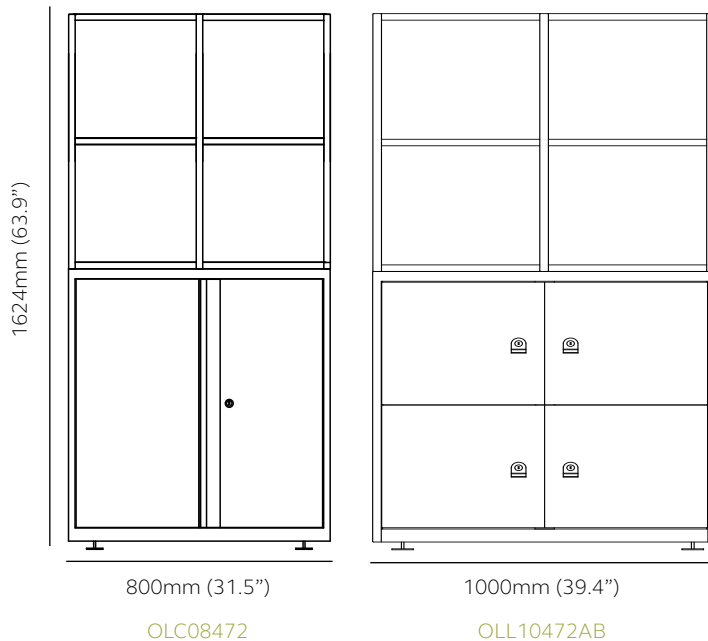

2 tier - 1625mm (63.9") high

Product Code		External
OLC08472	LateralFile cupboard with Outline frame, 2 tier	H 1624mm (63.9") W 800mm
OLC10472	LateralFile cupboard with Outline frame, 2 tier	H 1624mm (63.9") W 1000mm
OLL08472AB	LateralFile 4 door lodges with Outline frame, 2 tier	H 1624mm (63.9") W 800mm
OLL10472AB	LateralFile 4 door lodges with Outline frame 2 tier	H 1624mm (63.9") W 1000mm