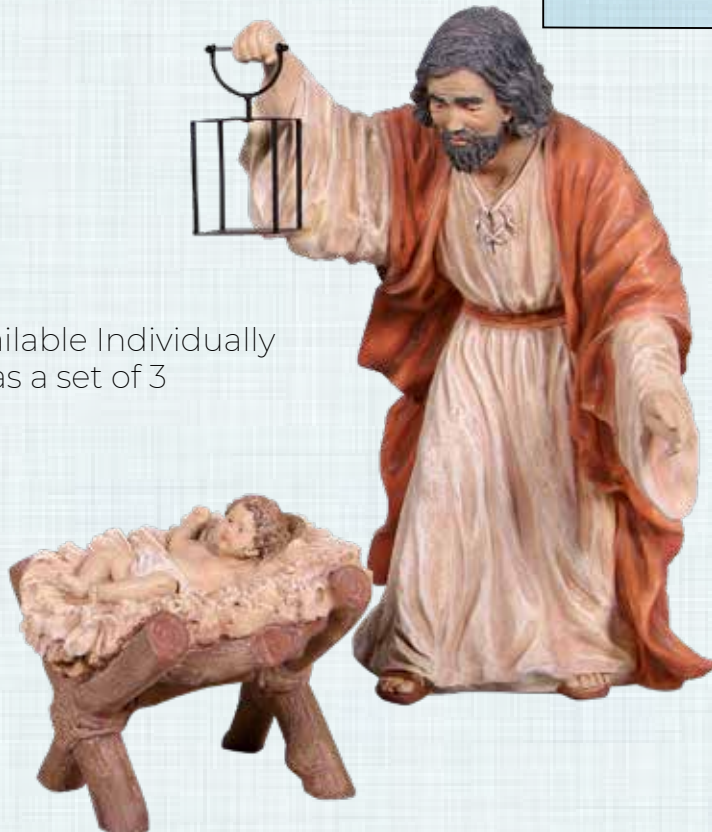

Available Individually
or as a set of 3