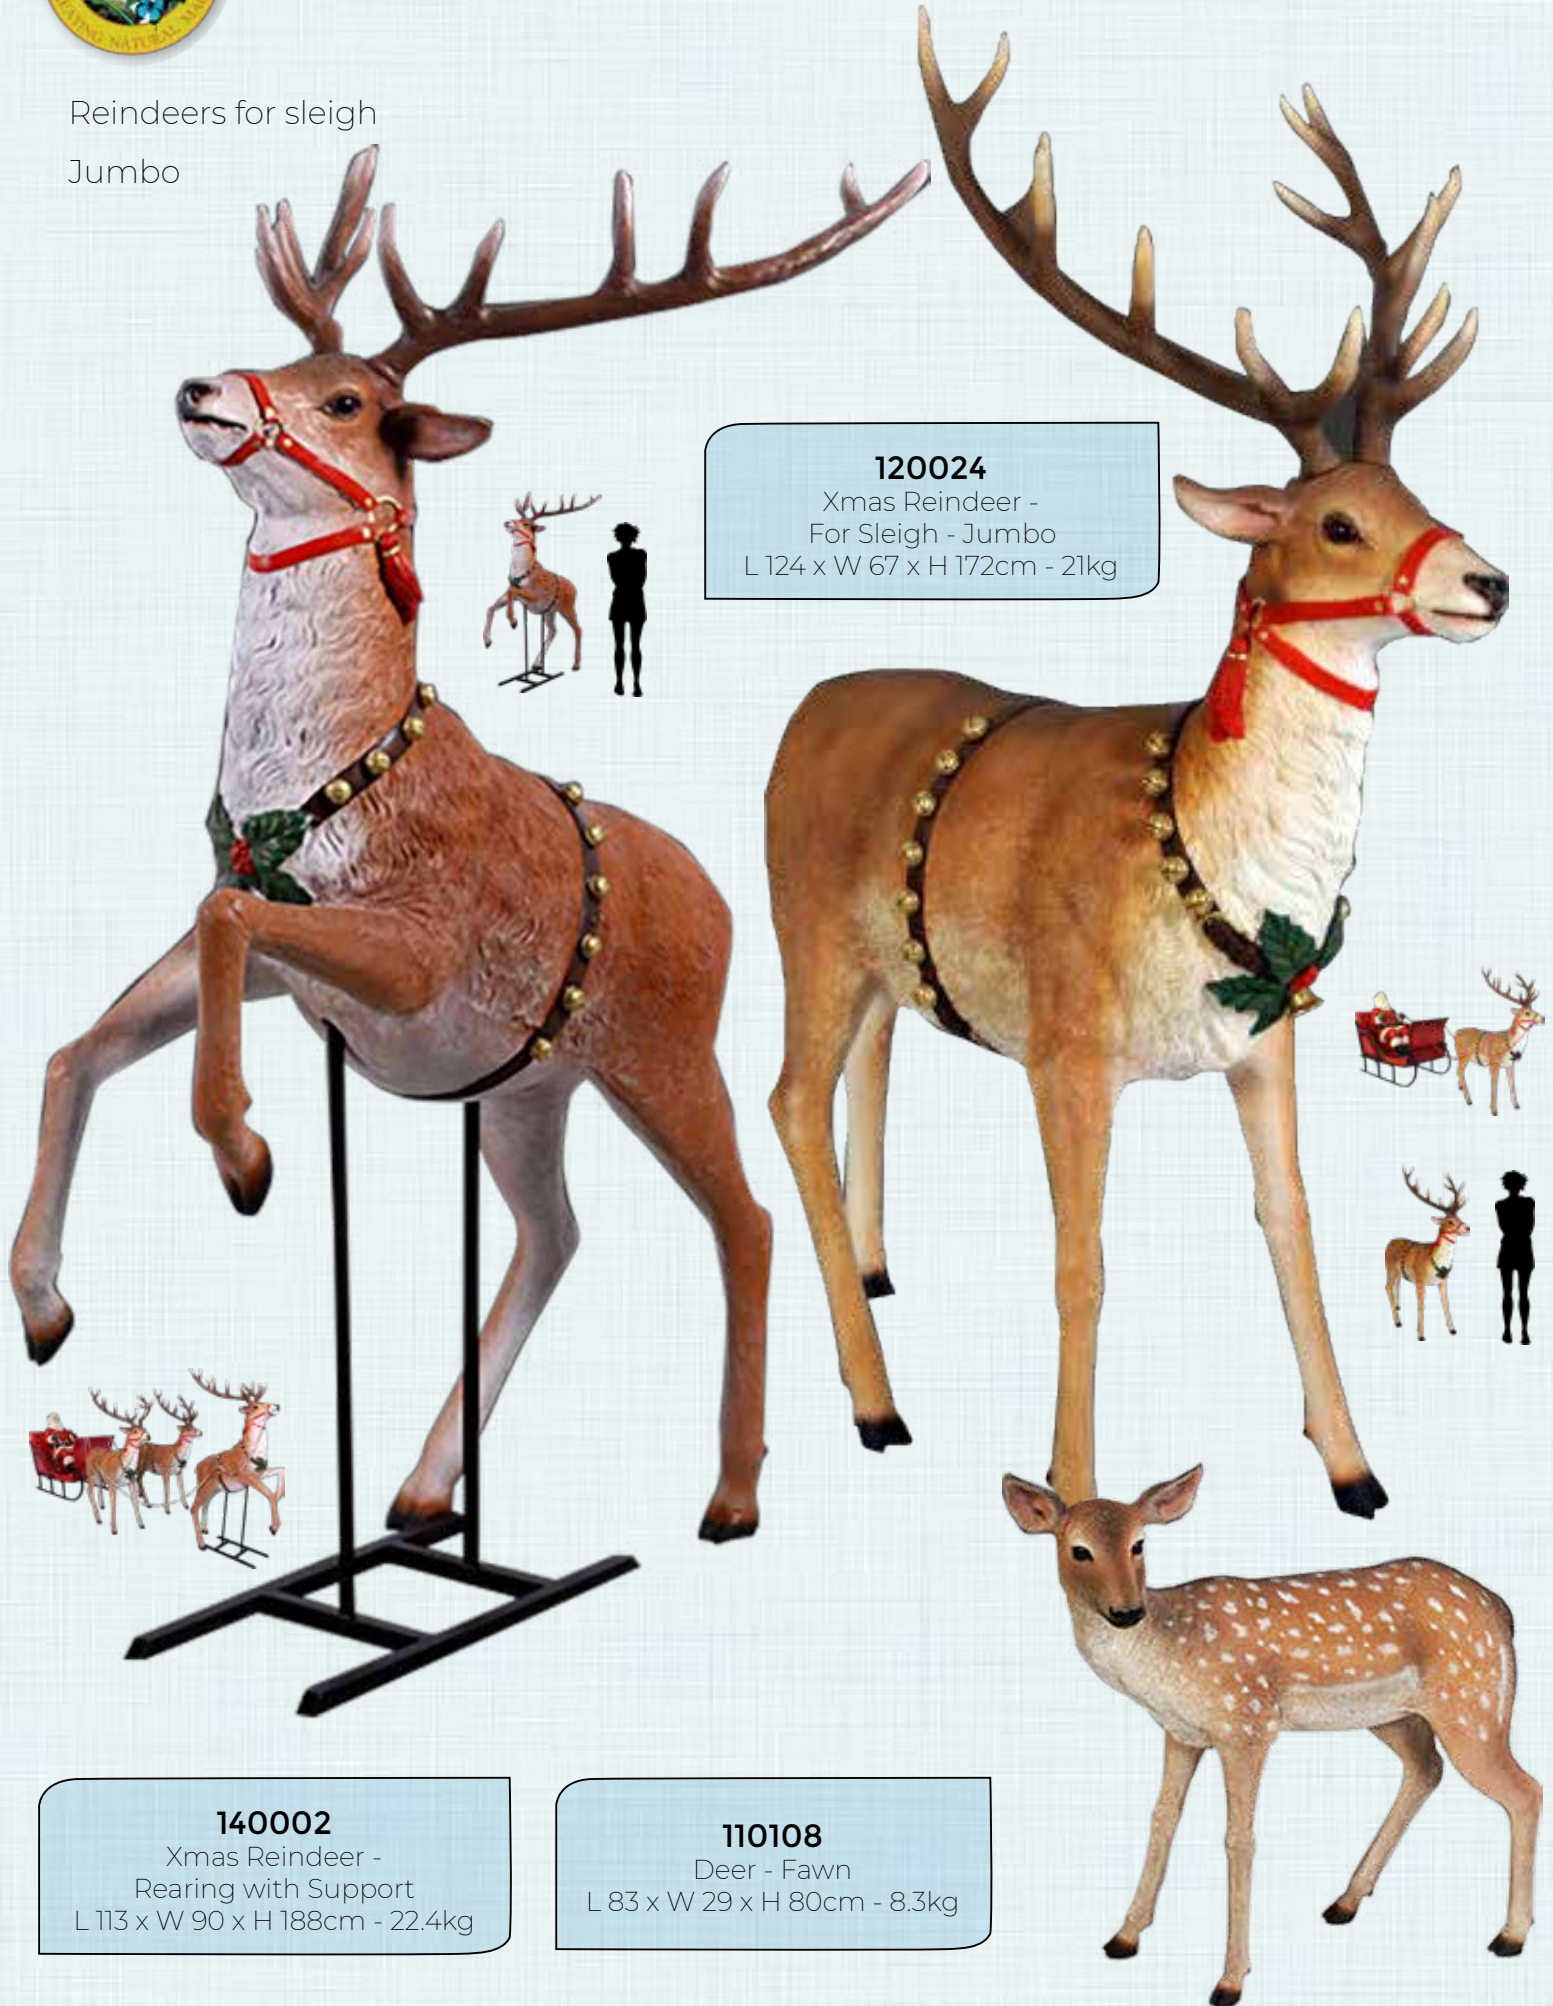

170050

Xmas - Sleigh - Small
L 92 x W 39 x H 62cm - ?kg

CHRISTMAS THEMING

Reindeers for sleigh

Jumbo

120024
Xmas Reindeer -
For Sleigh - Jumbo
L 124 x W 67 x H 172cm - 21kg

140002
Xmas Reindeer -
Rearing with Support
L 113 x W 90 x H 188cm - 22.4kg

110108
Deer - Fawn
L 83 x W 29 x H 80cm - 8.3kg

CHRISTMAS THEMING

Reindeer Wall Decor -
Natural

170050

Xmas - Reindeer Wall Decor
L 113 x W 51 x H 171cm - ? kg

Front View

Side View

Deer Stag Head -
Grand - Wall Decor

Side View

170216

Deer Stag Head - Grand
Wall Decor
L 129 x W 77 x H 149cm - 12kg

CHRISTMAS THEMING

Deer Stag -
Majestic - Red

140044

Majestic Deer Stag - Red
L 198 x W 111 x H 220cm - 33kg

130058