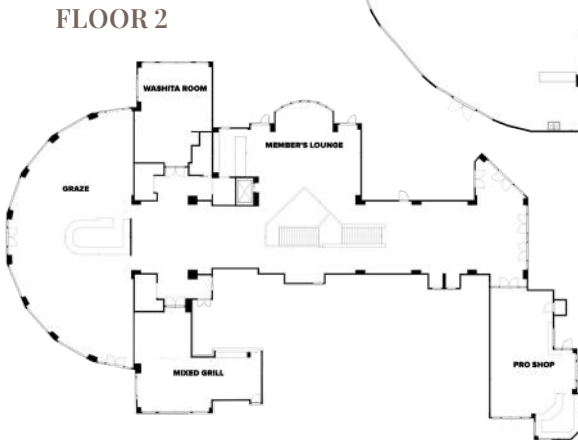

BOOK A TOUR
(623) 561-9600