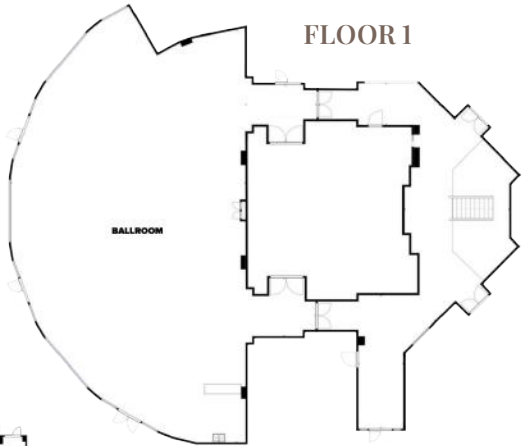

BOOK A TOUR
(623) 561-9600