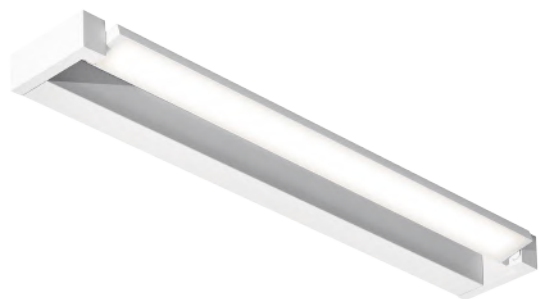

Aio
Everyday Light.

VARIA

699 zł