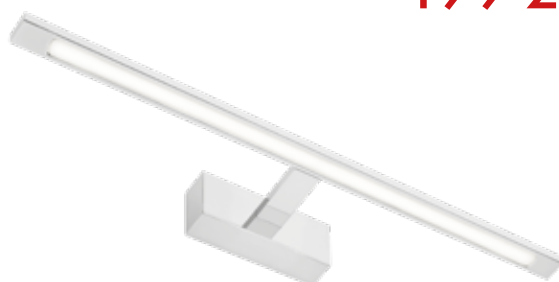

Aio
Everyday Light.

LINUS GOLD M

499 zł

IP44

Aio
Everyday Light.

LINUS CHROME M

499 zł

IP44