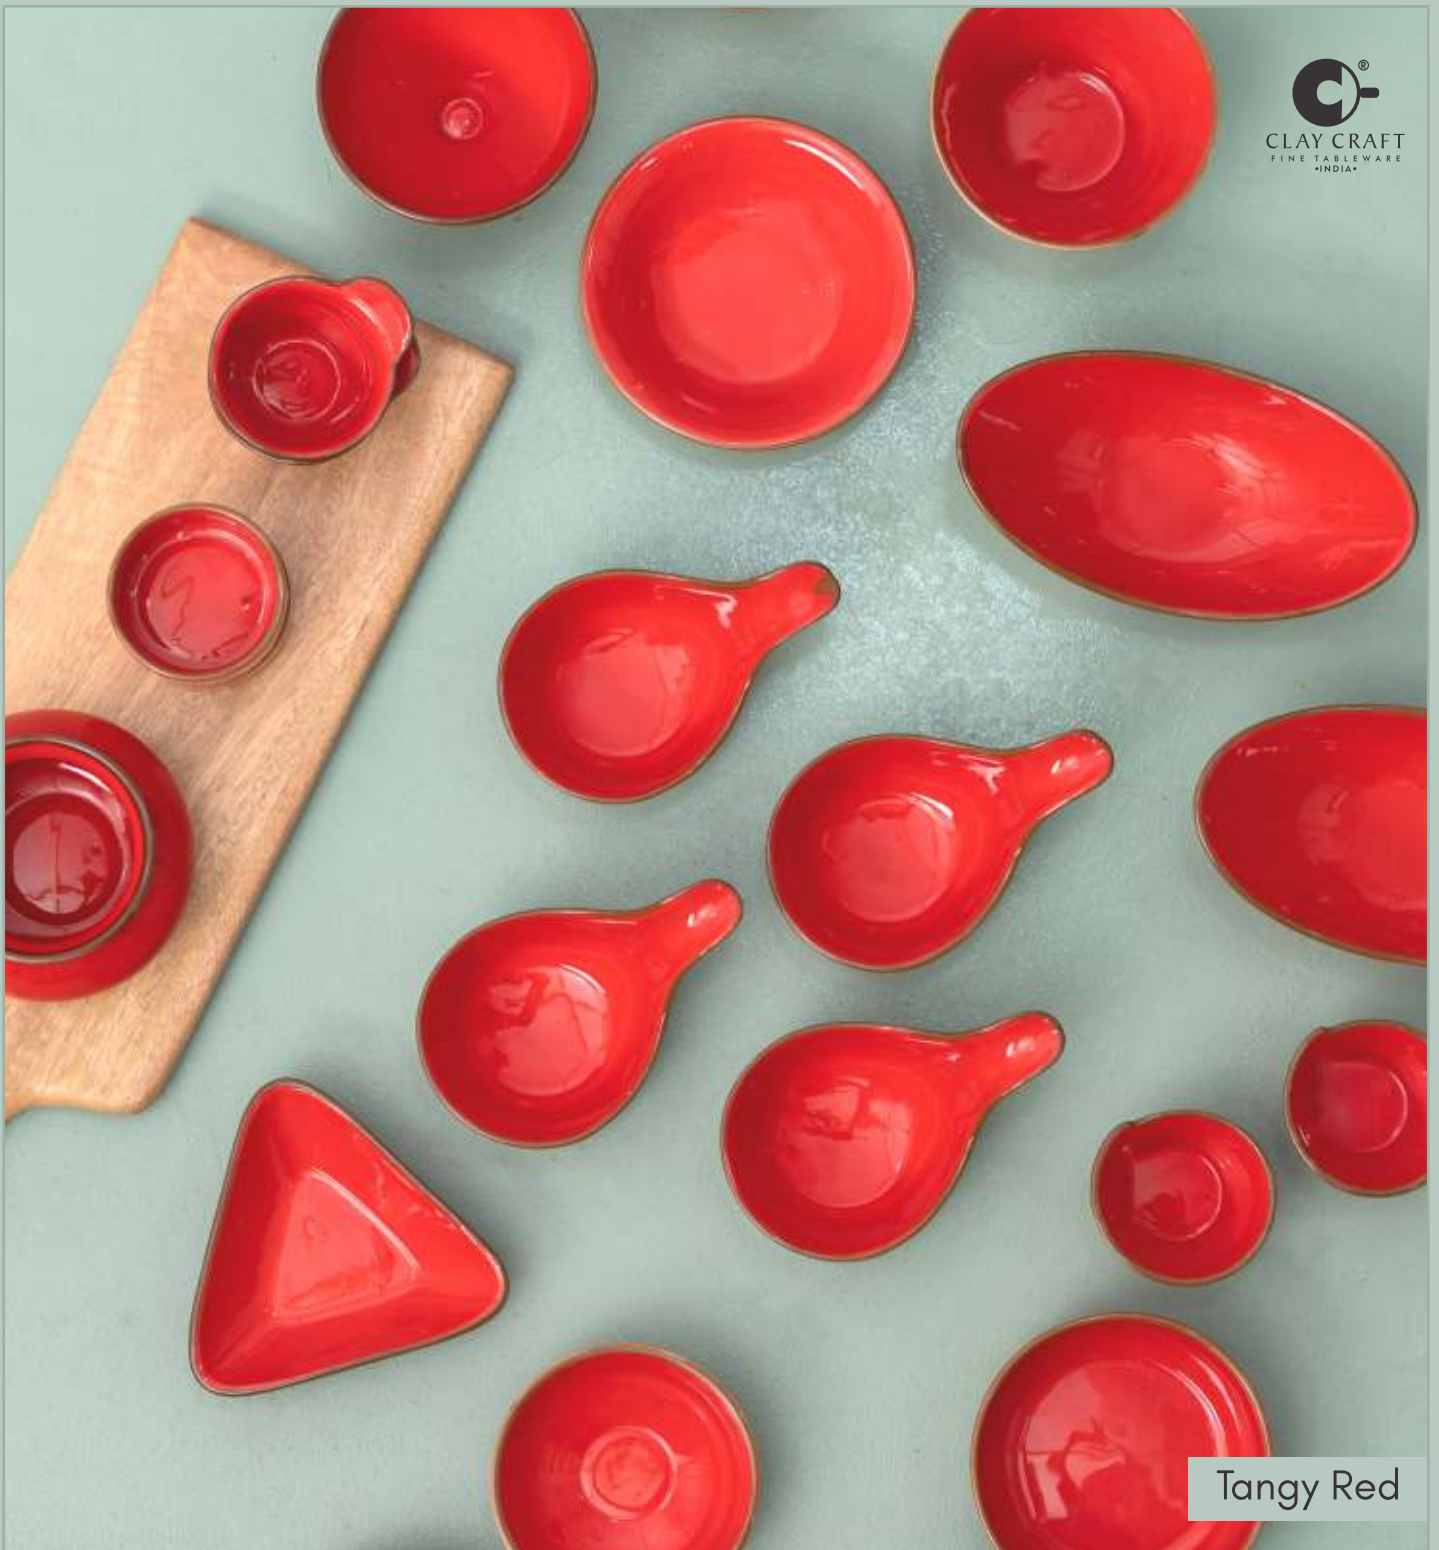

CHATKARA

CCIN	Item	ml.	D	☐
411076	S&P	-	4.6	24

VINTAGE

CCIN	Item	ml.	D	☐
411076	S&P	-	5.7	24

Pistachio Green

Gooley Grey

minis

Some ceramic accessories embrace a raw or organic aesthetic, with visible textures and natural imperfections in luxury colors. This "imperfectly perfect" quality adds character to the table setting, creating an inviting and authentic atmosphere. It enhances the perception that the food being served is handcrafted and made with care.