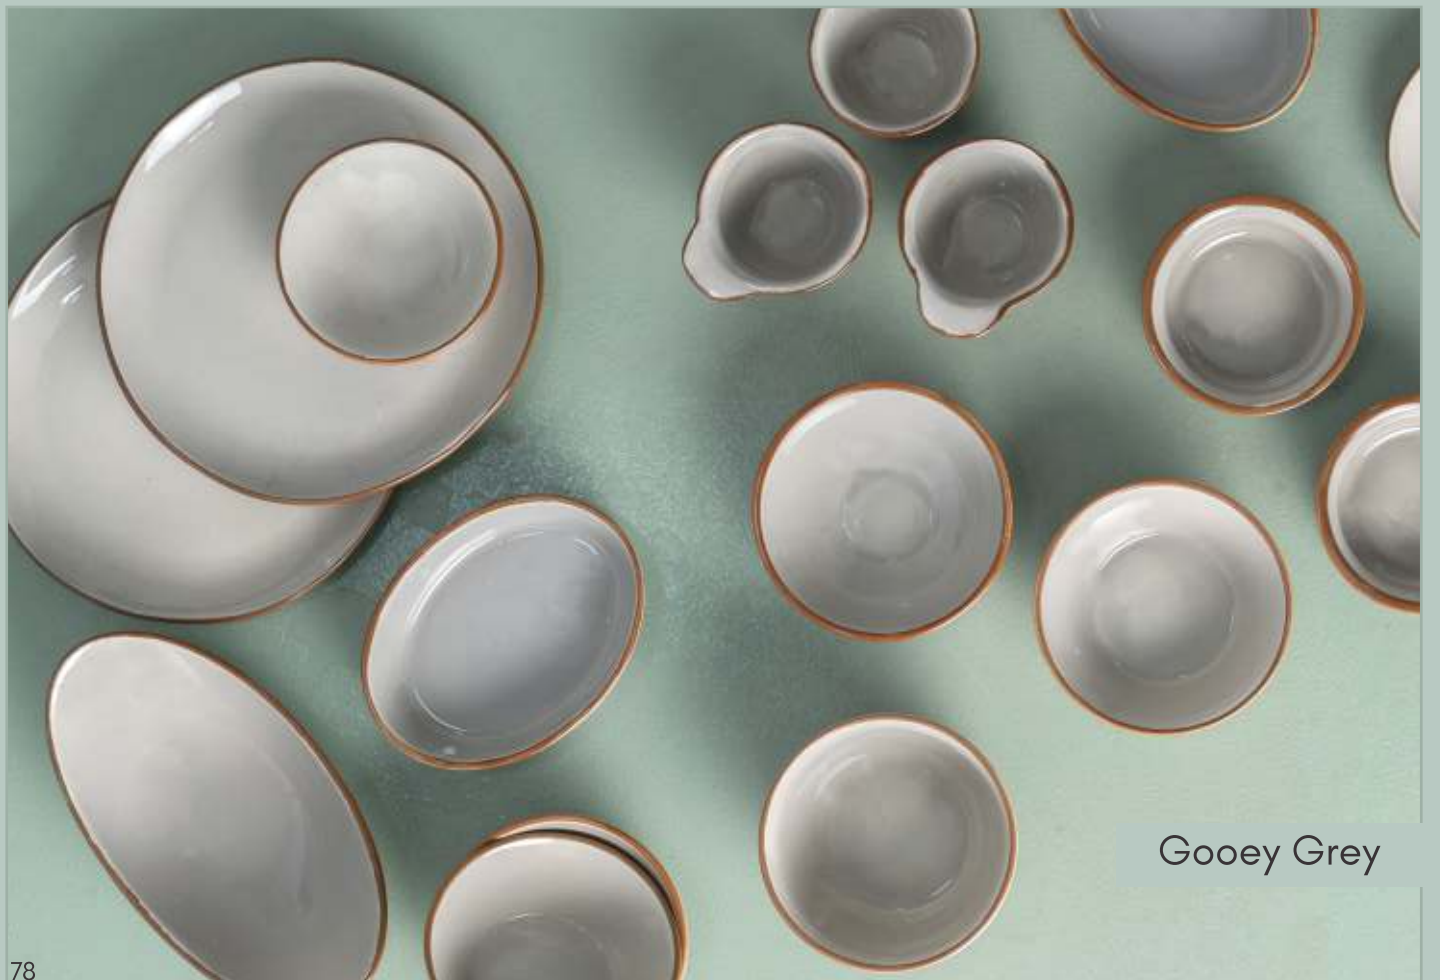

CHATKARA

CCIN	Item	ml.	D	☐
411076	S&P	-	4.6	24

VINTAGE

CCIN	Item	ml.	D	☐
411076	S&P	-	5.7	24

Pistachio Green

Gooley Grey

minis

Some ceramic accessories embrace a raw or organic aesthetic, with visible textures and natural imperfections in luxury colors. This "imperfectly perfect" quality adds character to the table setting, creating an inviting and authentic atmosphere. It enhances the perception that the food being served is handcrafted and made with care.