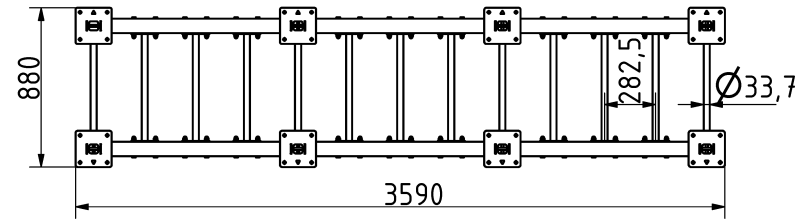

BESTRONG

[bestrongworld](#) [bestrongworld](#) [global.bestrong.com](#) info@bestrong.com