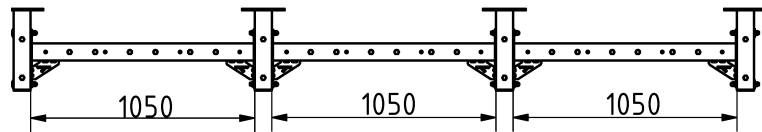

BESTRONG

[bestrongworld](#) [bestrongworld](#) [global.bestrong.com](#) info@bestrong.com