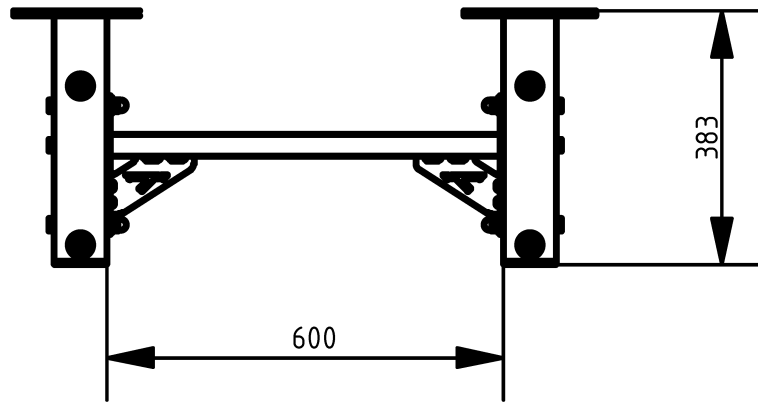

BESTRONG

[bestrongworld](#) [bestrongworld](#) [global.bestrong.com](#) info@bestrong.com