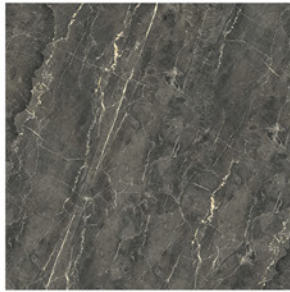

6088
Frosty

Application: BMU285

ASHEN

60X60

SC11QE
Grigio Gray

YM6656
Halo Grey

SC13QE
Dark Gray

Application: SC13QE

CELESTIAL

60X60

26032
Greige

26030
Tan

6090
Stream

6009
Stone Grain

Application: 26030

YM6639
(L6816)
Optoro