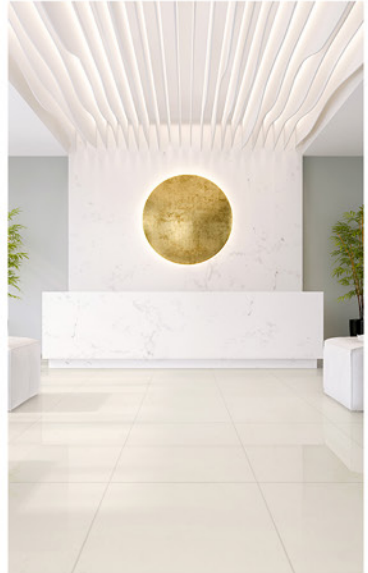

Application: VM6500

60x60CM

ASA6200
34° White

60x60CM

VM00
34° White

Application: ASA6200

SOLAR STONE

60X60