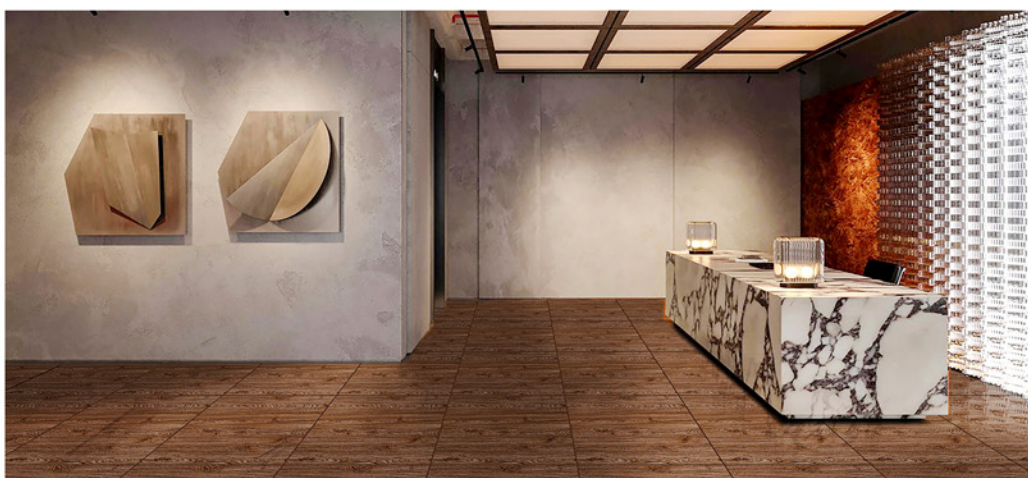

Application: YM6643