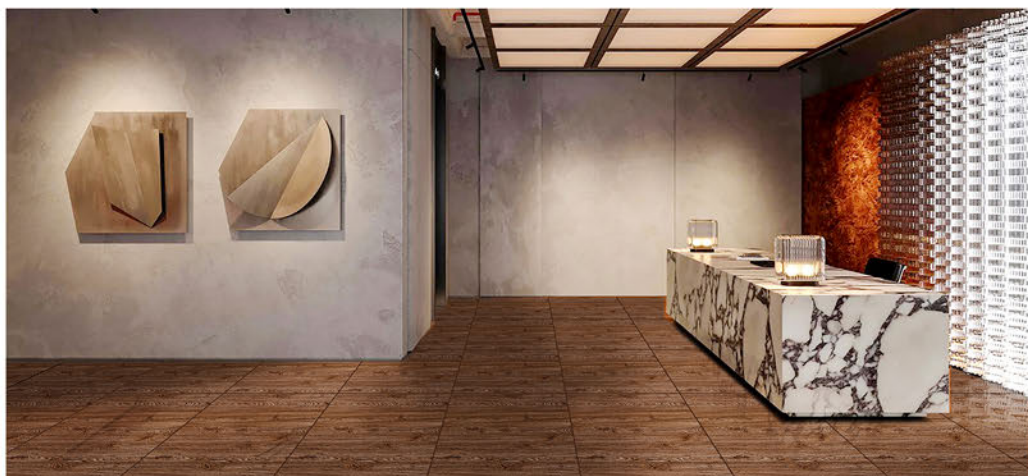

Application: YM6643