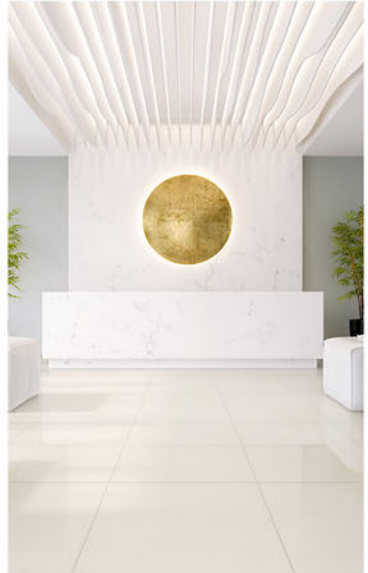

Application: VM6500

60x60CM

ASA6200
34° White

60x60CM

VM00
34° White

Application: ASA6200

SOLAR STONE

60X60