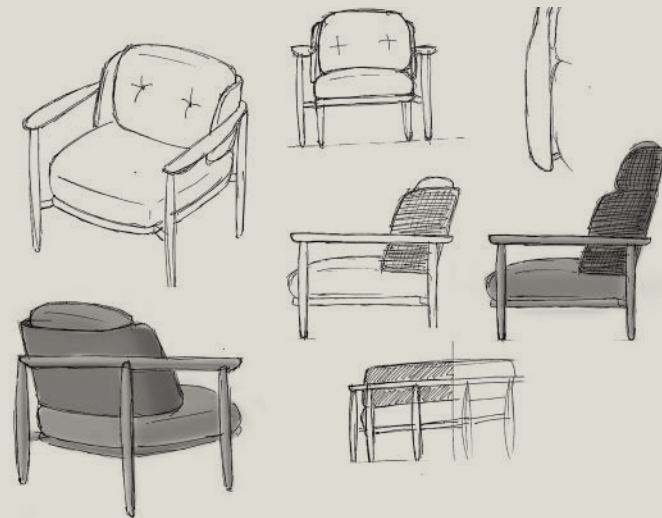

The Boho Collection

Inspired by the artisan craftsmanship of curved hand-woven panels with intricate rope techniques and the elemental shapes of 1970s design, the Boho collection embodies Made Studio's philosophy of balancing rational and emotional aesthetics. Each piece is refined yet comfortable, reflecting Made Studio's mindset that design should support everyday experiences. With careful attention to every detail, the collection blends beauty and a natural touch, adding warmth, sophistication, and a sense of connection to any outdoor setting.

The Polo Collection

Designed to evoke comfort and serenity, Polo draws its inspiration from the sculptural simplicity of traditional ice cream sticks. The idea for Polo was born from our desire to create a design that embodies slow living. We envisioned long, sun-drenched days spent in balance: listening to music, reading, sipping coffee and reconnecting with nature. The side panels became the signature element of the collection, embracing generous cushions that invite you to relax. The tubular frame adds a sense of lightness and honesty, resulting in a design that feels both essential and welcoming.

Boho sofa 1 seat

Boho sofa 1 seat, sofa 3 seat, coffee table, Comfy pouf, Ronda side table

Boho sofa 1 seat, sofa 3 seat, coffee table, Ronda side table

Boho dining chair, **Benoa** dining table | Pictures by Landelijk Wonen

Boho dining chair, Benoa dining table | Pictures by Landelijk Wonen

BOHO SOFA 1 SEAT HIGH BACK

With its generously thick cushions and a beautifully woven rope backrest, this sofa offers exceptional comfort and support. Let yourself be embraced by its inviting design. The perfect spot to unwind and enjoy a peaceful moment in your garden or on your terrace.