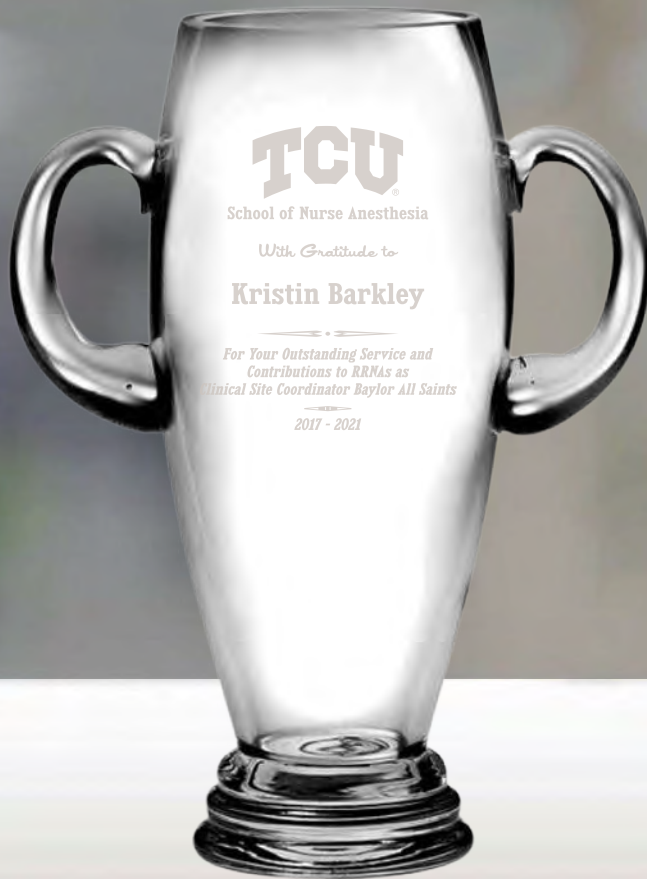

SIZES/PRICES (1-3 QTY PRICES):

8": \$178

10": \$268

COLORS: Clear

TACRY-66

CRYSTAL/GLASS AWARDS

\$158

Quantity Discounts Available: Quote Upon Request