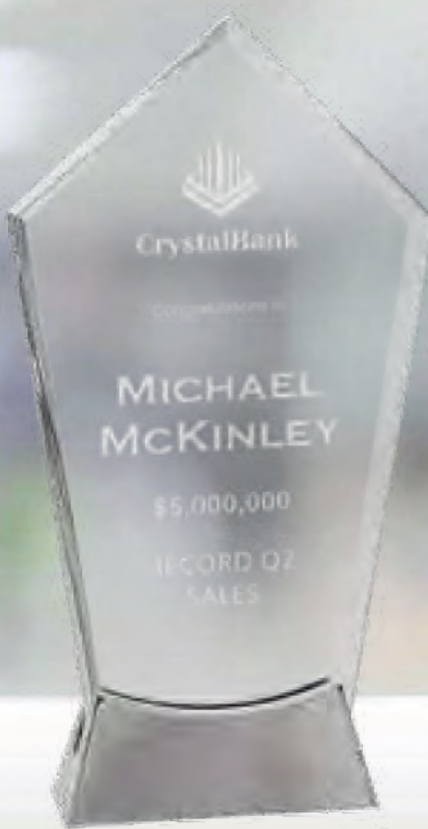

TACRY-50

CRYSTAL/GLASS AWARDS

$74 - $89

Quantity Discounts Available: Quote Upon Request

PLATINUM PEAK