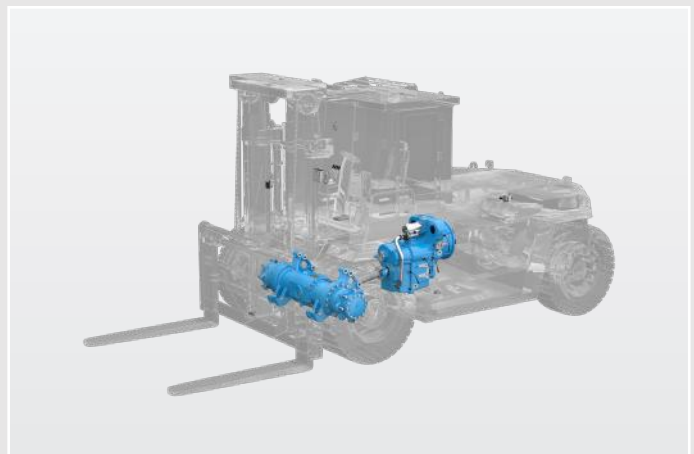

Ateliers NEICHEL S.A.
25 Rue de l'Eglise
F-67470 SCHAFFHOUSE/SELTZ
Office: +33 (0)3 88 05 55 45
Email: an@neichelautomotive.com
www.neichelautomotive.com

BVM S.A.
77 route du Rhin
F-67470 MUNCHHAUSEN
Office: +33 (0)3 88 90 97 75
Email: info@powertraincenter.com
www.powertrain-center.com

Experience the potential of a family-owned company !