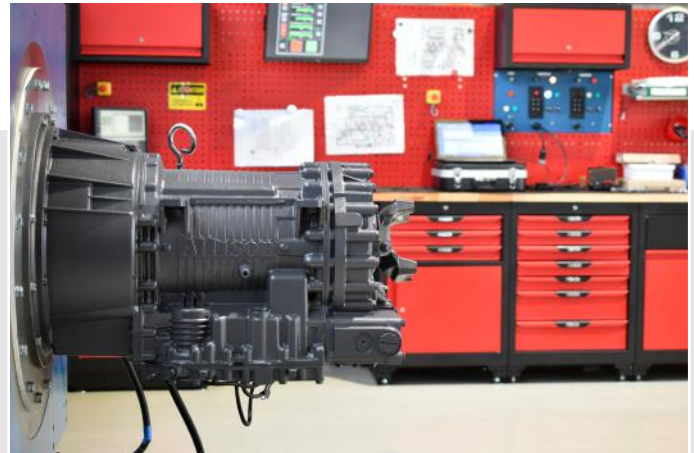

Ateliers NEICHEL S.A.
25 Rue de l'Eglise
F-67470 SCHAFFHOUSE/SELTZ
Office: +33 (0)3 88 05 55 45
Email: an@neichelautomotive.com
www.neichelautomotive.com

BVM S.A.
77 route du Rhin
F-67470 MUNCHHAUSEN
Office: +33 (0)3 88 90 97 75
Email: info@powertraincenter.com
www.powertrain-center.com

Experience the potential of a family-owned company !