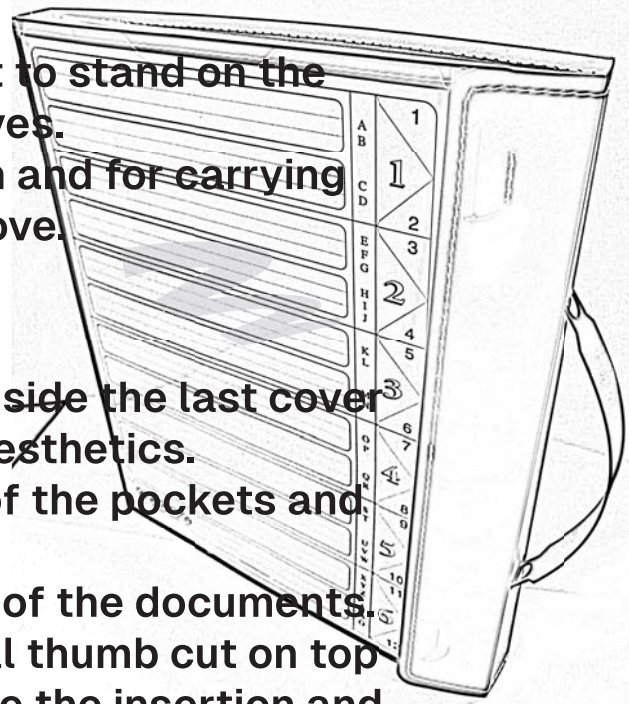

The plastic pockets have a special thumb cut on top and bottom, in order to facilitate the insertion and removal of the documents.

Rewritable PP Pockets & Dividers

Easydoc

Rewritable PP Pockets

The plastic pockets have a special thumb cut on top and bottom in order to facilitate the insertion and removal of the documents.

The Easydoc plastic rings and PP covers have perfect function and esthetics.

It allows 360° use of the pockets & dividers.

Perfectly flat display and reading of the documents.

Index tabs refill pockets
Available in several colors.

Index strips refill pockets
Available in several colors.

The New Easydoc Wallet

New EasyDoc File with crystal welded front pocket & rewritable/erasable front page divider. Including 20 crystal rewritable PP Pockets. Including rewritable PP index tabs dividers.

Closing flaps allowing the wallet to stand on the desk or on the shelves. Flat handle for easy identification and for carrying the wallet on the move.

The plastic rings are assembled inside the last cover for perfect function and esthetics. However, it still allows 180° use of the pockets and dividers.