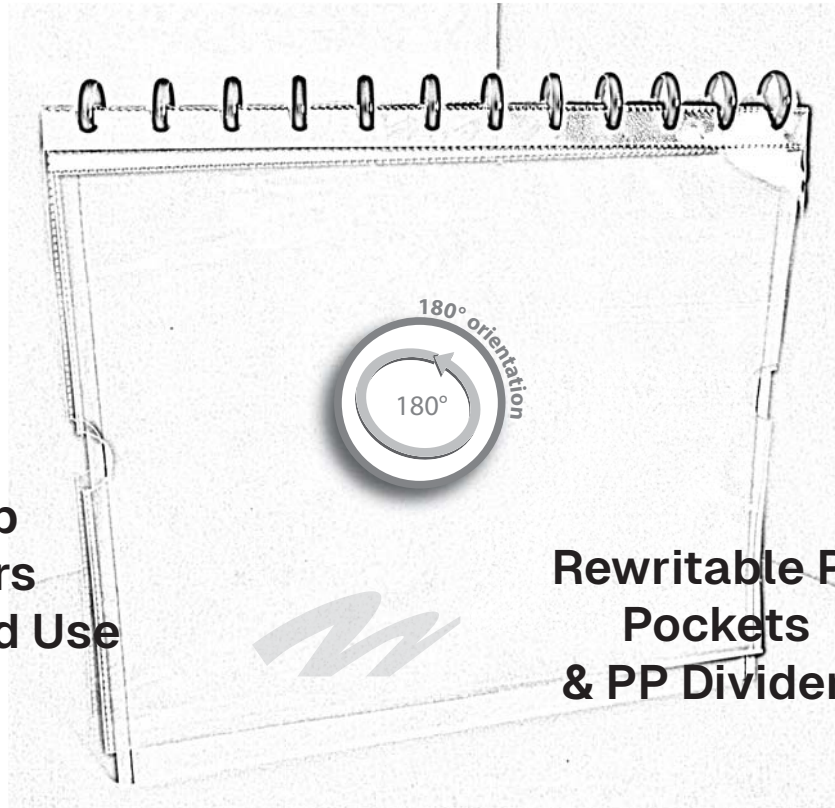

**Stand Up
PP Covers
Allow Easel Pad Use**

**Rewritable PP
Pockets
& PP Dividers**