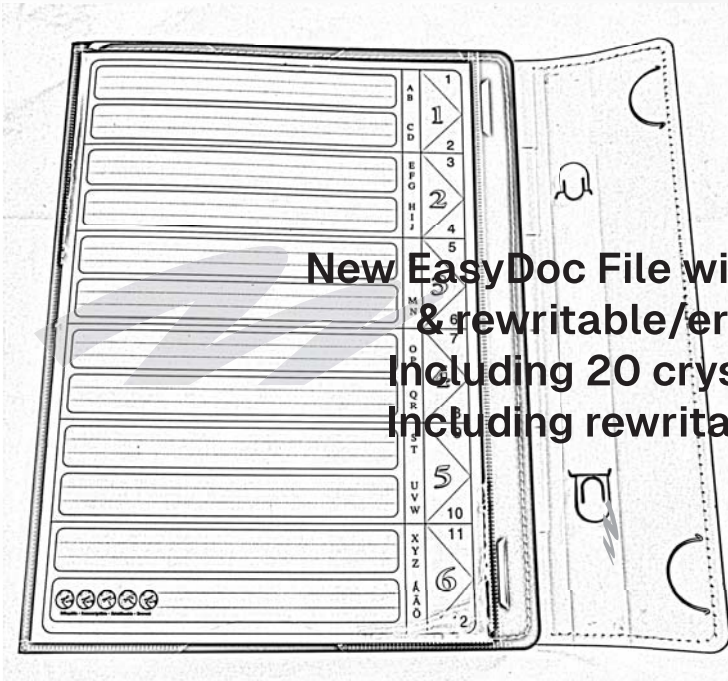

The plastic pockets have a special thumb cut on top and bottom, in order to facilitate the insertion and removal of the documents.

Rewritable PP Pockets & Dividers

Easydoc

Rewritable PP Pockets

The plastic pockets have a special thumb cut on top and bottom in order to facilitate the insertion and removal of the documents.

The Easydoc plastic rings and PP covers have perfect function and esthetics.

It allows 360° use of the pockets & dividers.

Perfectly flat display and reading of the documents.

Index tabs refill pockets
Available in several colors.

Index strips refill pockets
Available in several colors.

The New Easydoc Wallet

New EasyDoc File with crystal welded front pocket & rewritable/erasable front page divider. Including 20 crystal rewritable PP Pockets. Including rewritable PP index tabs dividers.

Closing flaps allowing the wallet to stand on the desk or on the shelves. Flat handle for easy identification and for carrying the wallet on the move.

The plastic rings are assembled inside the last cover for perfect function and esthetics. However, it still allows 180° use of the pockets and dividers.