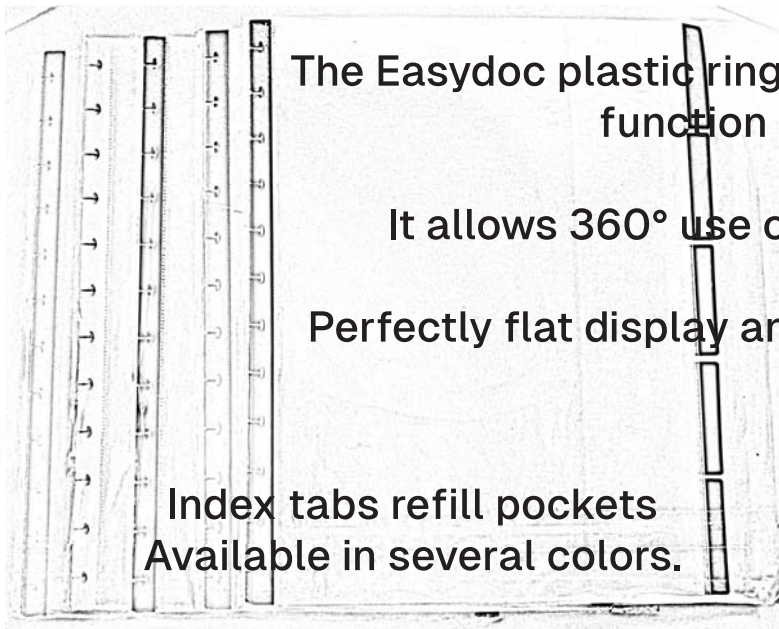

The plastic rings are assembled inside the last cover for perfect function and esthetics.

However, it still allows 180° use of the pockets and the dividers.

Perfectly flat display and reading of the documents

The plastic pockets have a special thumb cut on top and bottom, in order to facilitate the insertion and removal of the documents.

Rewritable PP Pockets & Dividers

Easydoc

Rewritable PP Pockets

The plastic pockets have a special thumb cut on top and bottom in order to facilitate the insertion and removal of the documents.

The Easydoc plastic rings and PP covers have perfect function and esthetics.

It allows 360° use of the pockets & dividers.

Perfectly flat display and reading of the documents.

Index tabs refill pockets
Available in several colors.

Index strips refill pockets
Available in several colors.

The New Easydoc Wallet

New EasyDoc File with crystal welded front pocket & rewritable/erasable front page divider. Including 20 crystal rewritable PP Pockets. Including rewritable PP index tabs dividers.