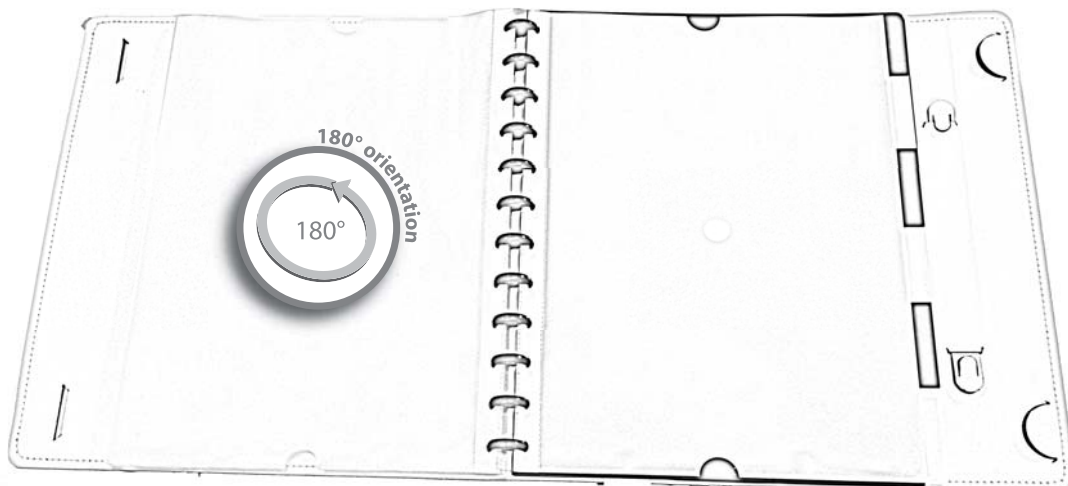

The plastic rings are assembled inside the last cover for perfect function and esthetics. However, it still allows 180° use of the pockets and dividers.

Perfectly flat display and reading of the documents. The plastic pockets have a special thumb cut on top and on bottom, in order to facilitate the insertion and the removal of the documents.