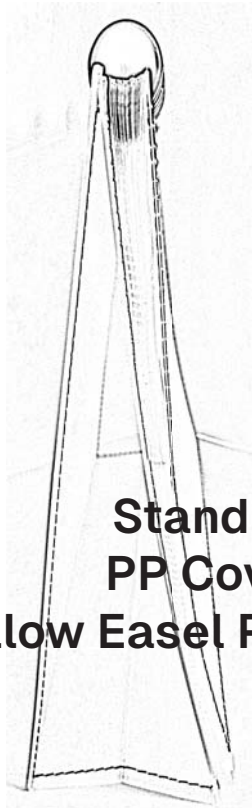

Closing flaps allowing the wallet to stand on the desk or on the shelves. Flat handle for easy identification and for carrying the wallet on the move.

The plastic rings are assembled inside the last cover for perfect function and esthetics. However, it still allows 180° use of the pockets and dividers.

Perfectly flat display and reading of the documents. The plastic pockets have a special thumb cut on top and on bottom, in order to facilitate the insertion and the removal of the documents.

Easel'Doc

The Easel'Doc plastic rings and PP covers have perfect function and esthetics.

It allows 180° use of the pockets & dividers.

Perfect display and reading of the documents, flip over easel pad.

The plastic pockets have a special thumb cut on top and bottom in order to facilitate the insertion and removal of the documents.