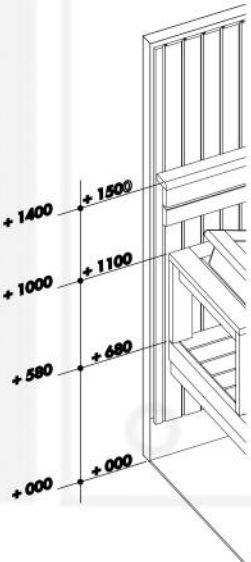

Waves Flex Material

Waves Flex products are offered in a selection of specialist wood finishes: Aspen, heat-treated Aspen, Alder, Red Cedar, Spanish Cedar and Mahogany.

- Aspen
- Heat-Treated Aspen
- Alder
- Red Cedar
- Spanish Cedar
- Mahogany

These contrasting woods may be blended to create stunning sauna designs!