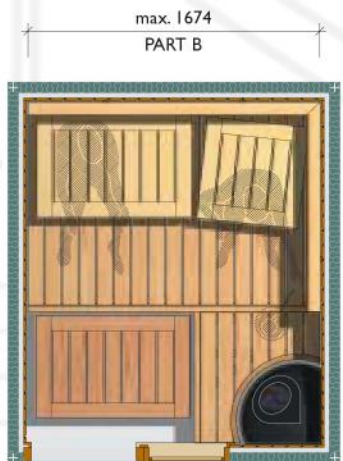

Waves Flex Material

Waves Flex products are offered in a selection of specialist wood finishes: Aspen, heat-treated Aspen, Alder, Red Cedar, Spanish Cedar and Mahogany.

- Aspen
- Heat-Treated Aspen
- Alder
- Red Cedar
- Spanish Cedar
- Mahogany

These contrasting woods may be blended to create stunning sauna designs!