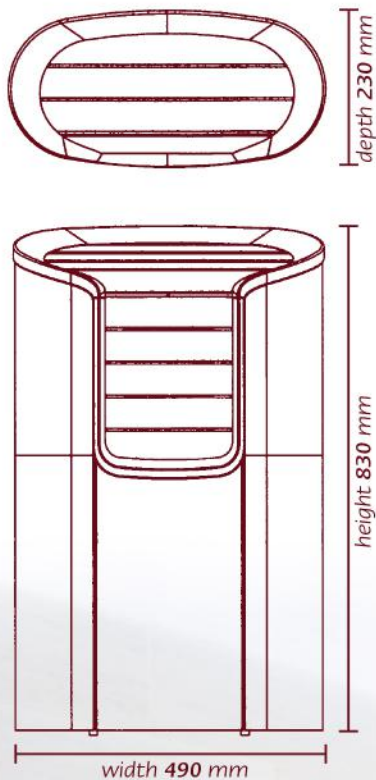

CAVA – HEART OF THE SAUNA

Even temperature in the sauna is achieved by the radiating soapstone surfaces both in front and on top of the heater. Cava is the only sauna heater on the market, which combines the best properties of soapstone and vulcanite stone.

The massive amount of stones, all together about 55kg, guarantees rich and long lasting steam. Heater is available in 6 kW and 9 kW, 400V3N~.

CONTROL UNITS

Waves heater is controlled by a separate control unit. Available options:

MIDI

- 2 LED displays showing actual bathing temperature and time
- installation inside the sauna room

EASY

- Simple basic functions with fixed 2 hour bathing time
- installation outside the sauna room

Digi I & digi II

- More advanced control functions
- installation outside the sauna room