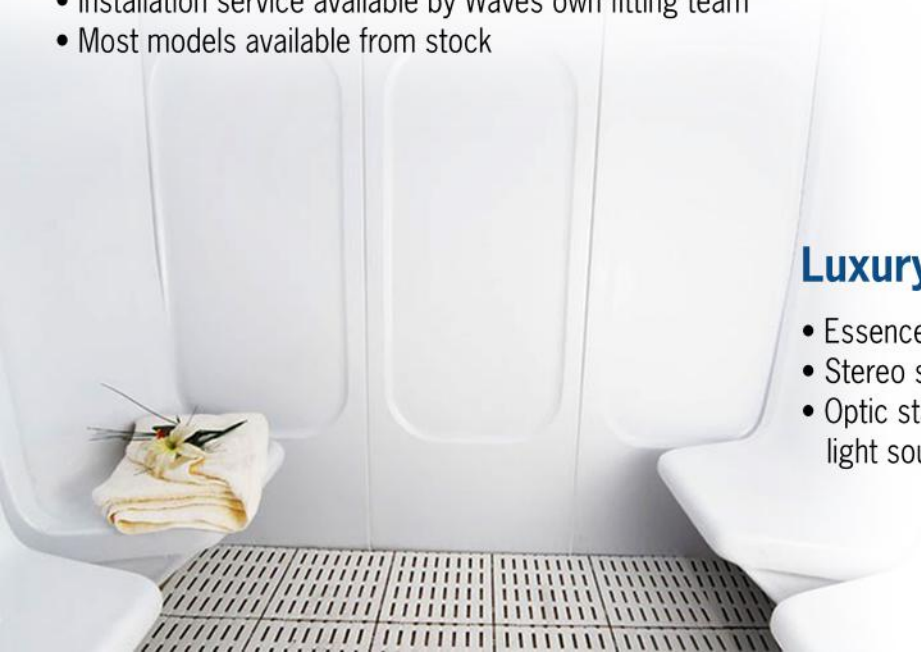

For many years Waves has brought the time-honoured tradition of the Turkish Steam Bath to the British bathroom by adding steam conversion kits to regular showers.

At the same time, our Waves modular steam rooms have been offering safe, hygienic and comfortable steam bathing in countless leisure centers across the country. Now, with a new range of compact sizes, these highly efficient plastic steam cabins may be integrated into the modern luxury bathroom. With family or guests, you can enjoy the social and relaxing benefits of steam in the privacy of your own home.

Why Waves?

You can trust Waves to bring you the very best in sauna and steam products. Check these special features:

- Integrated smooth panels double as generous individual seats or continuous benching for lounging
- Neat, tight panel joining with silicone seal and self draining seats for easy cleaning
- Wide access 8mm bronze tinted safety glass door with white aluminum frame, snug seal and positive roller closing
- Simple screw cap ventilation system to control environment
- Waves famous steam generator with intuitive controls and safety steam outlet
- Models from 1600mm square, with various door positions and corner door options
- Installation service available by Waves own fitting team
- Most models available from stock

The Joy of Steam at Home

Steam at home is truly the ultimate luxury an oasis of calm as a complete release from the stresses of hectic daily life.

Whether you choose a quick 10 minutes or so in advance of the morning shower to set you up for the day or a longer period of contemplation in the evening to promote a great night's sleep, your investment in steam will pay you back many fold and with Waves specially selected "extras" you can personalise your steam room to include specialist lighting, sounds and fragrance to enhance and vary the effect according to your mood.