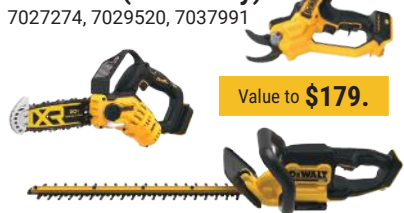

Regular **\$33.99**

BUY ONE **DEWALT**

\$349 each

DEWALT® 20V MAX Trimmer & Blower Combo Kit or 60V MAX 17" String Trimmer Kit
7025981, 7020951

GET ONE FREE

DEWALT® 20V MAX Pruning Chain Saw, Pruner or Hedge Trimmer (tools only)
7027274, 7029520, 7037991

Value to **\$179.**

☆ ACE REWARDS EXCLUSIVE*

SAVE \$5 INSTANTLY

Thompson's® WaterSeal® Wood Sealer**
Assorted stain colors and sealers. Limit 2 each.

Regular to **\$41.99**

BUY ONE **Milwaukee**

Milwaukee® M18 FUEL™ Brushless Hammer Drill/Driver Kit or Brushless Impact Driver Kit
2026770, 2026877