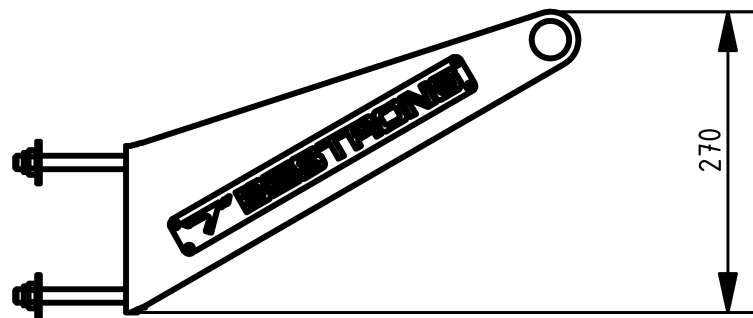

BESTRONG

[bestrongworld](#) [bestrongworld](#) [global.bestrong.com](#) info@bestrong.com