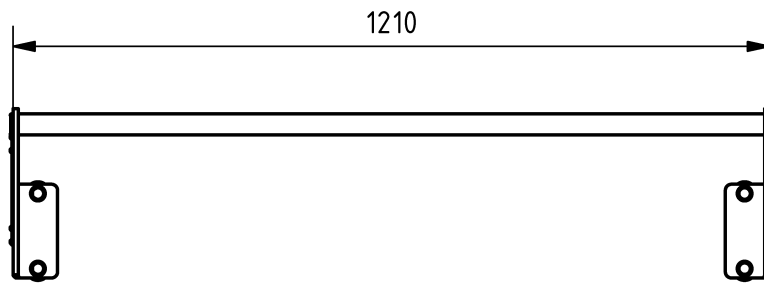

BESTRONG

[bestrongworld](#) [bestrongworld](#) [global.bestrong.com](#) info@bestrong.com