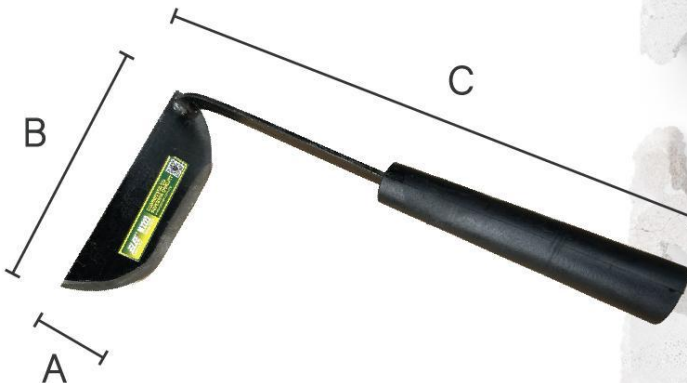

A0703

吉利刀

ELEE[®] M2222
SAM LEE Since 1970

Kilir Knife

Code: A0703
Unit Price: RM11.00

Packing: 80pcs
A: 2mm x 48mm
B: 160mm
C: 330mm

打也刀
Tajak Knife

Large