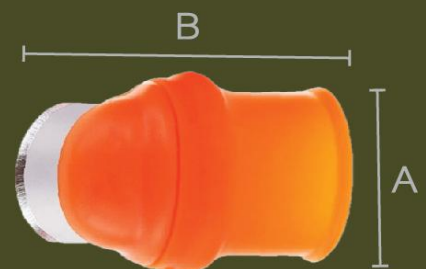

Thumb Vegetable Cutter Gloves

Large

Medium

Code: N8003
Unit Price: RM3.00

Packing: 200pcs
(50pcs x 4bag)

A: 31mm
B: 51mm

Code: N8004
Unit Price: RM3.00

Packing: 200pcs
(50pcs x 4bag)

A: 29mm
B: 48mm

ELEE® M2222
SAM LEE Since 1970