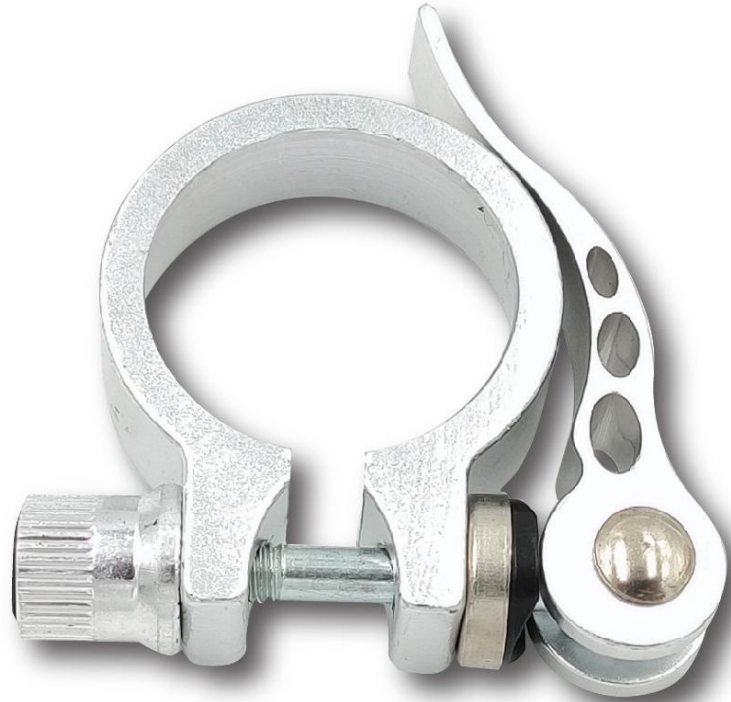

38mm Single Clamp (Aluminium) 单-铝管夹

Code: H0301
Unit Price: RM7.00

Packing: 200pcs
Size: 38mm

38mm

SINGLE CLAMP
ALUMINIUM