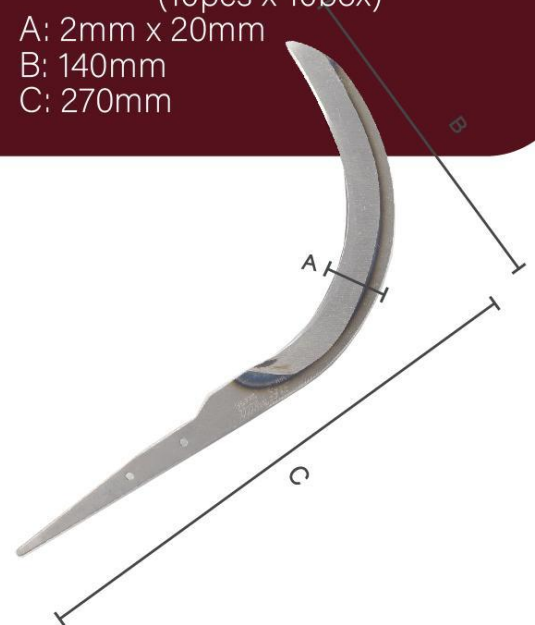

ELEE® M2222
SAM LEE Since 1970

弹簧钢椰勾 Coconut Sickle (Spring Steel)

Large

Code: D0203
Unit Price: RM13.50

Packing: 100pcs
(10pcs x 10box)
A: 3mm x 30mm
B: 190mm
C: 300mm

Small

Code: D0204
Unit Price: RM11.50

Packing: 100pcs
(10pcs x 10box)
A: 2mm x 20mm
B: 140mm
C: 270mm

COCONUT SICKLE