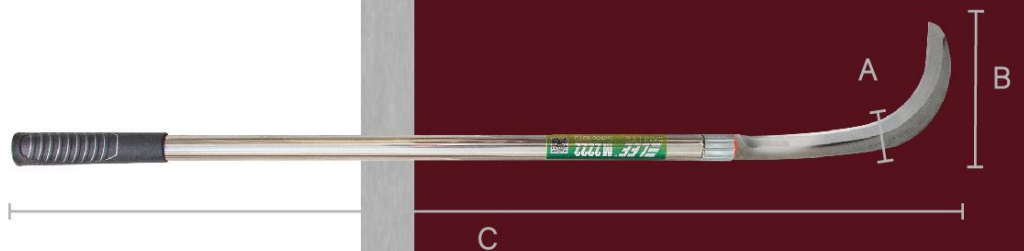

Code: D0903
Unit Price: RM21.00

Packing: 60pcs
A: 2mm x 30mm
B: 100mm
C: 800mm

ELEE[®]
SAM LEE
Since 1970

M2222

260g
Super Light

24inch
Handle

SINGAPORE

新加坡镰