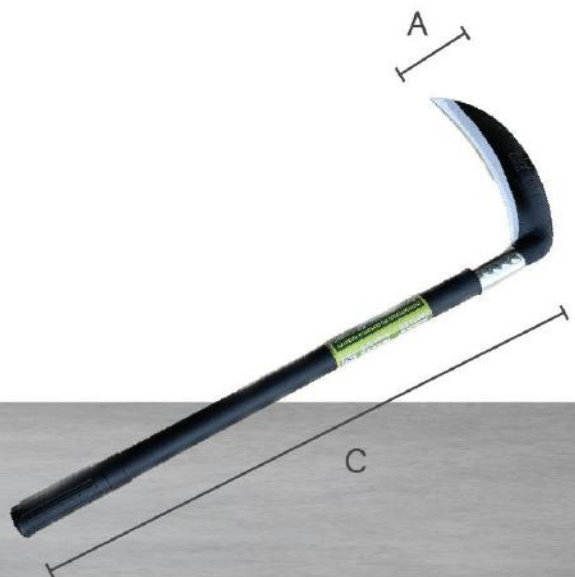

Packing: 70pcs
A: 1.6mm x 36mm
B: 185mm
C: 390mm

NINETY DEGREES SICKLE

黑柄草镰

Black Handle Sickle (Iron Handle)

ELEE® M2222
SAM LEE Since 1970

Code: D0803
Unit Price: RM7.50

Packing: 120pcs
A: 1.5mm x 40mm
B: 185mm
C: 550mm

20" extra long handle

240g

小黄草镰

Yellow Boy Sickle (Plastic Handle)

Code: D0902
Unit Price: RM17.00

Packing: 60pcs
A: 1.5mm x 40mm
B: 185mm
C: 380mm

ELEE[®] M2222
SAM LEE Since 1970

HARVESTING SICKLE