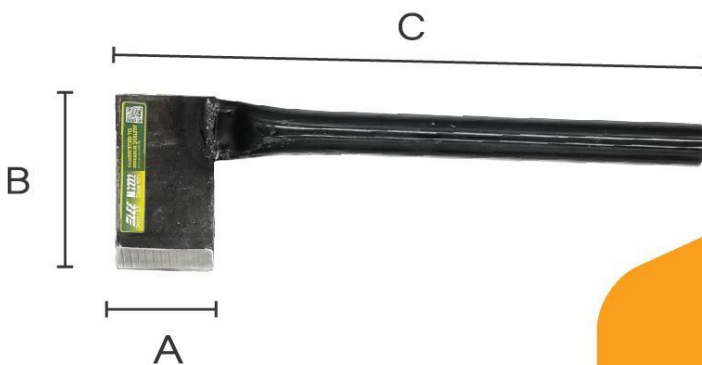

LEE® M2222
SAM LEE Since 1970