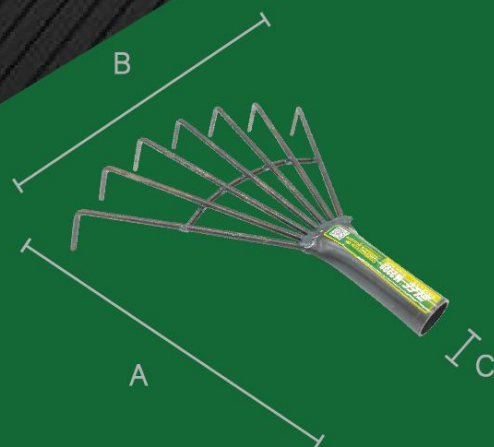

Code: B0503
Unit Price: RM13.00

Packing: 50pcs
(25pcs x 2ctn)
A: R5 x 340mm
B: 280mm
C: 27mm

IRON RAKE

13T

Code: B0601
Unit Price: RM20.00

Packing: 50pcs
(25pcs x 2ctn)
A: R5 x 340mm
B: 300mm
C: 27mm

ELEE[®] M2222
SAM LEE Since 1970