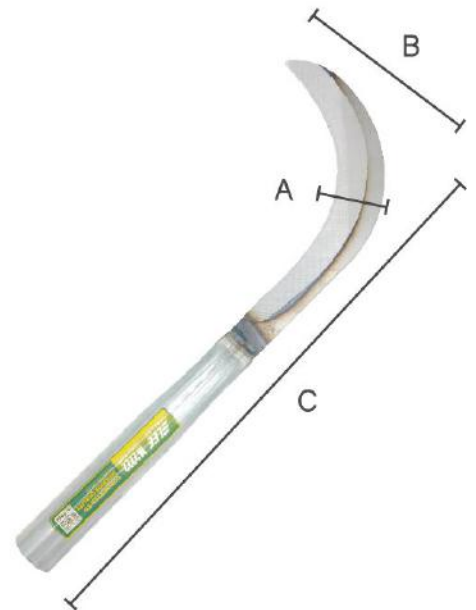

LEE® M222
SAM LEE Since 1970