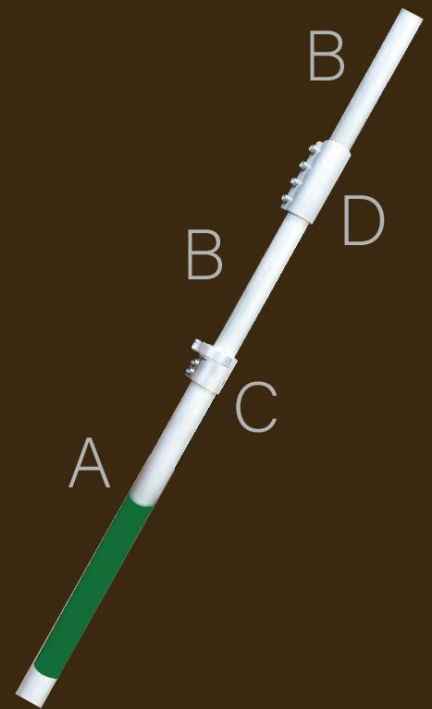

9m Handy Pole (Aluminium)

9m

HANDY POLE

4.5 kg Weight

M2222
Since 1970

9m Set

Code: H0402

Unit Price: RM325.00

Packing: 5Set

Weight: 4.5kg+-

A: 38mm x 3m Pole-	1pcs
B: 33mm x 3m Pole-	2pcs
C: Double Clamp-	1pcs
D: Connector-	1pcs
E: 3m Bag-	1pcs
F: Allen Key-	1pcs

3m X 3pcs

轻便铝管套装