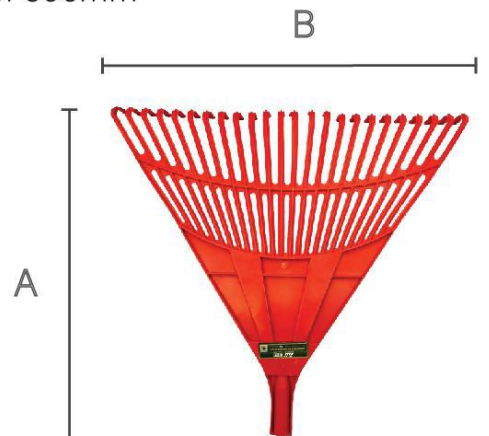

Hero Garden Rake (Plastic) 英雄耙

24T

Code: B0802
Unit Price: RM12.80

Packing: 60pcs
A: 540mm
B: 600mm