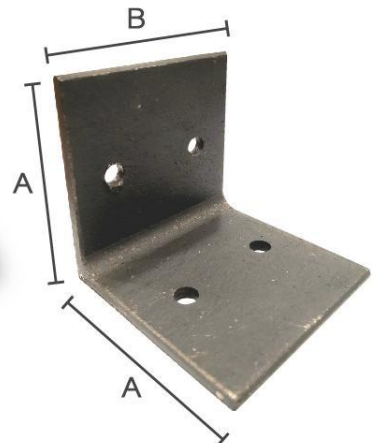

金字托
**Roof Bracket
(Heavy Duty)**

2" x 3" 4mm

Code: M1003
Unit Price: RM7.20

Packing: 80pcs
A: 4mm x 50mm
B: 75mm

3" x 4" 5mm

Code: M1004
Unit Price: RM13.20

Packing: 50pcs
A: 5mm x 75mm
B: 100mm

4" x 4" 7mm

Code: M1005
Unit Price: RM19.20

Packing: 30pcs
A: 7mm x 100mm
B: 100mm