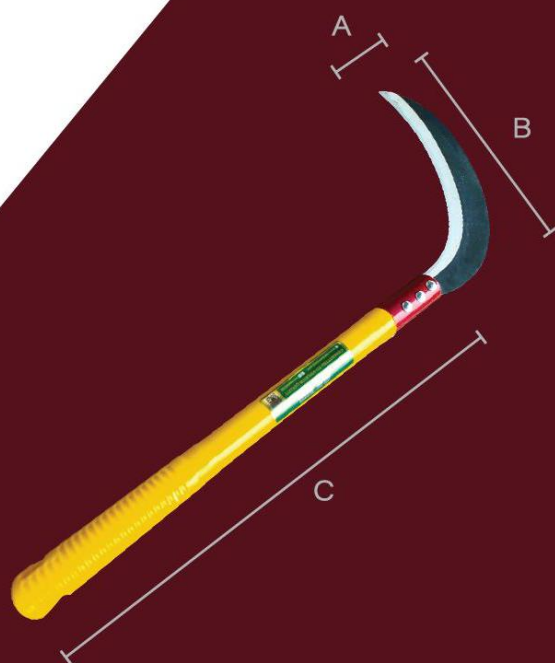

20" extra long handle

240g

小黄草镰

Yellow Boy Sickle (Plastic Handle)

Code: D0902
Unit Price: RM17.00

Packing: 60pcs
A: 1.5mm x 40mm
B: 185mm
C: 380mm

ELEE[®] M2222
SAM LEE Since 1970

HARVESTING SICKLE