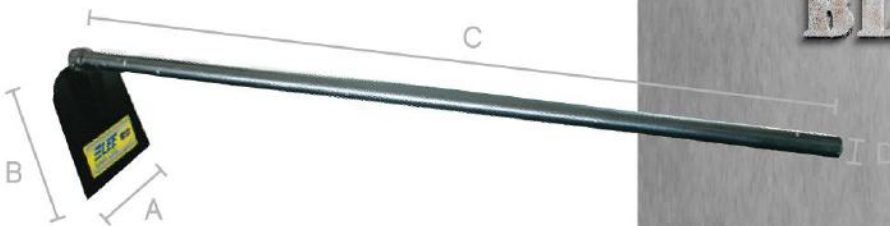

Black Hoe 38" Iron Handle

黑柄锄头

Large

Code: C0201
Unit Price: RM19.50

Packing: 60pcs
A: 2mm x 150mm
B: 190mm
C: 965mm
D: 25mm

BLACK HOE

ELEE® M2222
SAM LEE Since 1970

黑柄
水沟锄