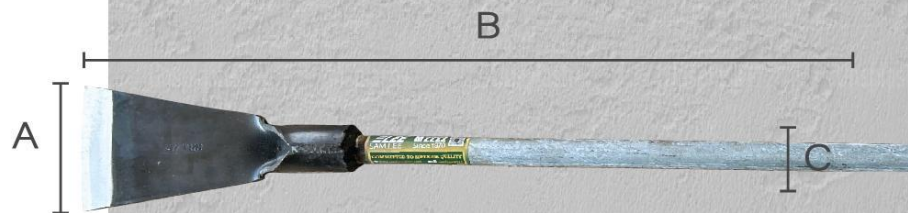

棕油铲加柄

Harvesting Chisel With GI Handle 2m x 3/4"

4"

Code: E0501
Unit Price: RM99.40

Packing: 48pcs
(6pcs x 8ctn)
A: 5mm x 100mm
B: 2280mm
C: 25mm

5"

Code: E0502
Unit Price: RM107.30

Packing: 48pcs
(6pcs x 8ctn)
A: 6mm x 127mm
B: 2295mm
C: 25mm

GI PIPE