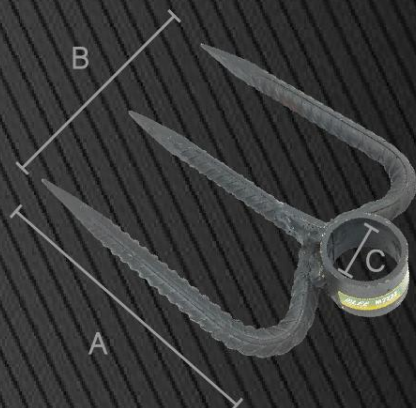

LEE® **M2222**
SAM LEE Since 1970

3T
RAKE

三指耙

**3T Rake
(Rebar)**

Code: B0504
Unit Price: RM31.50

Packing: 60pcs
(20pcs x 3ctn)

A: Y16 x 230mm

B: 190mm

C: 40mm