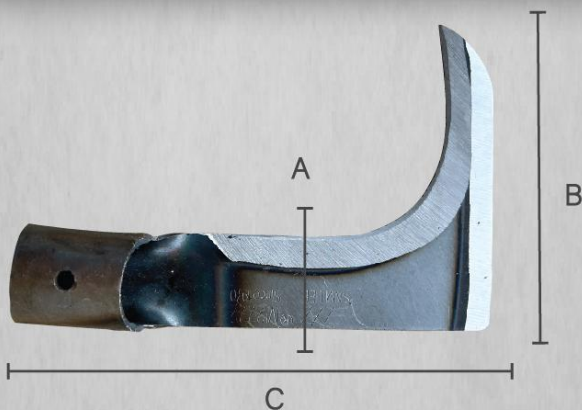

Packing: 60pcs
A: 2mm x 40mm
B: 120mm
C: 220mm

Small

Code: D0802A
Unit Price: RM25.60

Packing: 60pcs
A: 2mm x 32mm
B: 105mm
C: 155mm

DF SICKLE

锯镰

Saw Sickle

Code: D0801
Unit Price: RM4.60