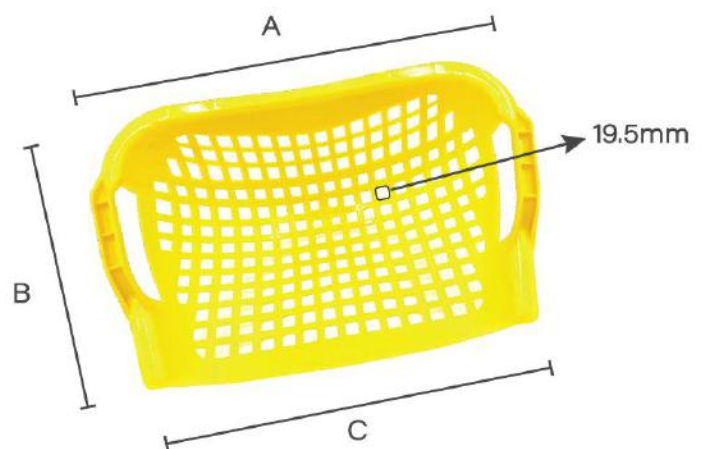

BASKET

油棕笨机

Oil Palm Basket

Code: H0202

Unit Price: RM14.00

Packing: 60pcs
(20pcs x 3ctn)

A: 500mm

B: 340mm

C: 420mm