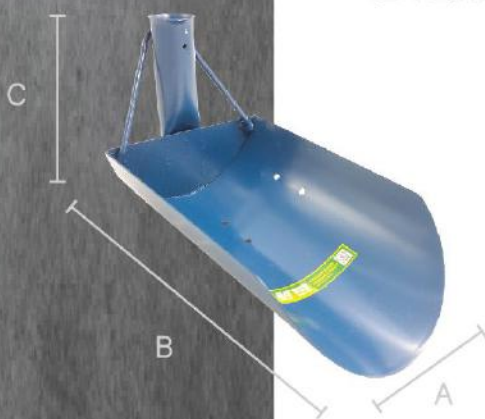

45 Degrees

Code: C0402
Unit Price: RM15.20

Packing: 40pcs
A: 1mm x 150mm
B: 230mm
C: 140mm