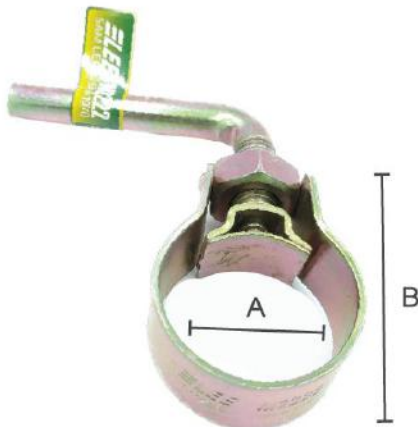

ELEE® M2222
SAM LEE Since 1970

Q- Clamp (Harvesting Pole Clamp)

38mm

Code: G0501
Unit Price: RM5.20

Packing: 200pcs
A: 38mm
B: 65mm

45mm

Code: G0501A
Unit Price: RM5.70

Packing: 200pcs
A: 45mm
B: 75mm