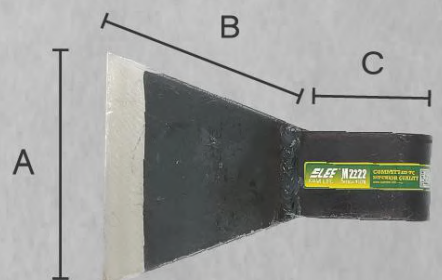

HARVESTING AXE

ELEE® M2222
SAM LEE Since 1970

棕油斧 Harvesting Axe

Code: A0802
Unit Price: RM23.50

Packing: 40pcs
(20pcs x 2ctn)

A: 4mm x 135mm

B: 110mm

C: 75mm