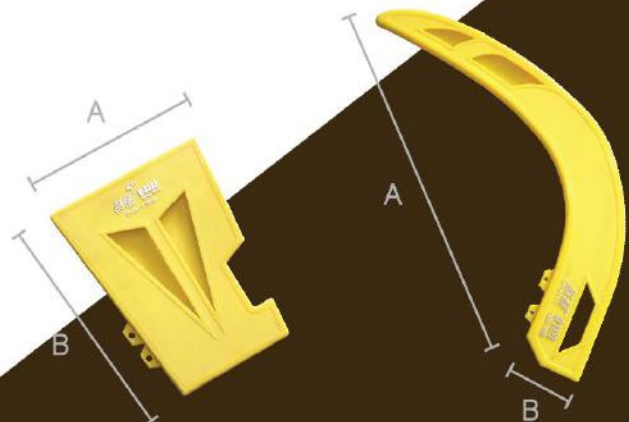

Chisel Cover - Plastic

棕油铲套 (塑胶)

4"

Code: F0503
Unit Price: RM9.00

Packing: 120pcs
A: 130mm
B: 170mm

5"

Code: F0504
Unit Price: RM10.00

Packing: 70pcs
A: 155mm
B: 170mm

COVER
PLASTIC