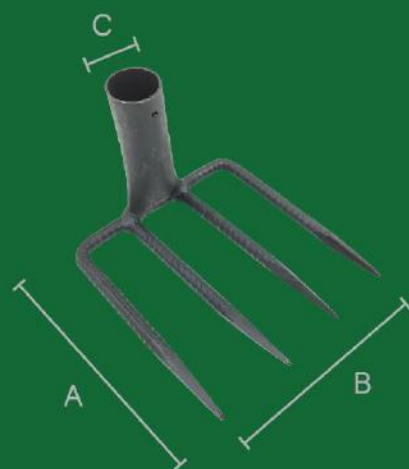

FARMER RAKE

ELEE[®] M2222
SAM LEE Since 1970

棕油耙

ELEE[®] M2222
SAM LEE Since 1970

Oil Palm Rake (Iron)

10T

Code: B0703
Unit Price: RM11.00

Packing: 60pcs
A: 3mm x 75mm
B: 240mm
C: 33mm