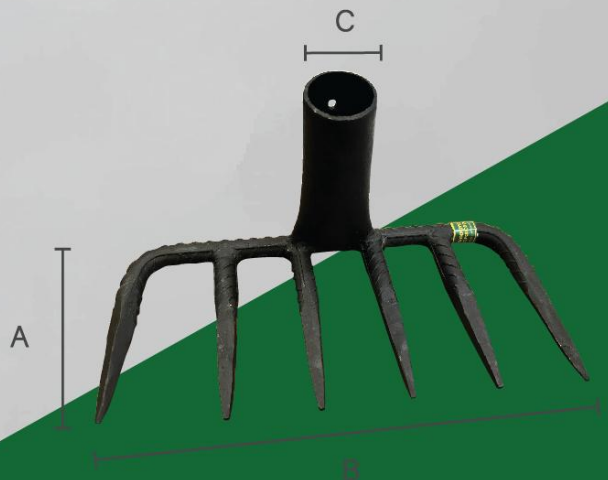

六指农耙

Farm Rake (Rebar)

6T

Code: B0605
Unit Price: RM22.00

Packing: 60pcs
(30pcs x 2ctn)

A: Y12 x 110mm
B: 240mm
C: 33mm