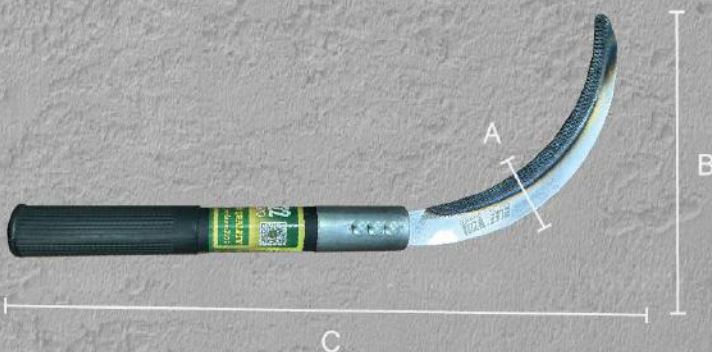

ELEE® M2222
SAM LEE Since 1970

V. Good 鋸鎌

V. Good Saw Sickle

Code: D0904
Unit Price: RM7.60

Packing: 100pcs
A: 2mm x 25mm
B: 160mm
C: 340mm

V GOOD