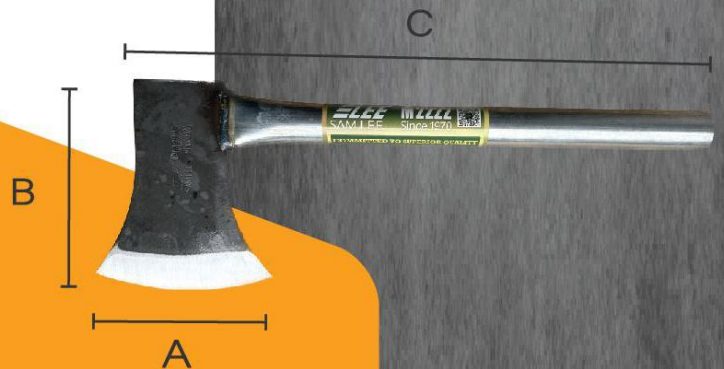

Packing: 60pcs
(30pcs x 2ctn)

A: 6mm x 110mm

B: 135mm

C: 350mm

ELEE[®] **M2222**
SAM LEE Since 1970

HARVESTING AXE

ELEE® M2222
SAM LEE Since 1970

棕油斧 Harvesting Axe