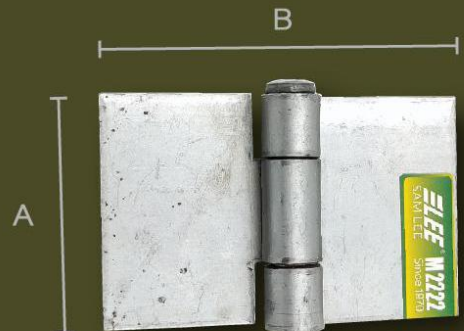

烧焊门铰

3.5" Welding Hinges

Code: G1004

Unit Price: RM4.50

Packing: 200pcs
(200pcs x 1ctn)

A: 3mm x 60mm

B: 90mm

罗里门铰

2.5" Lorry Hinges

Code: G0301A

Unit Price: RM5.50

Packing: 150pcs
(150pcs x 1ctn)

A: 4mm x 57mm

B: 65mm

HINGES