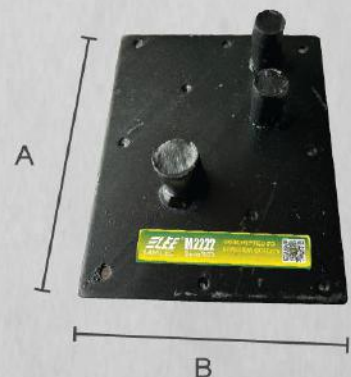

3/4"

Code: G0308
Unit Price: RM46.00

Packing: 16pcs
A: 180mm
B: 150mm

屈铁盆 Iron Blender

ELEE® M2222
SINCE 1970
SAML EE

HANDLE WOOD

Pro Sickle Handle Set (3 in 1)

Pro 棕油镰柄套装