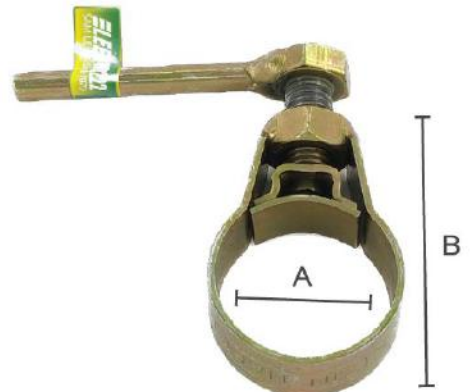

T-油棕夹

45mm

Code: G1402
Unit Price: RM6.40

Packing: 200pcs
A: 45mm
B: 75mm