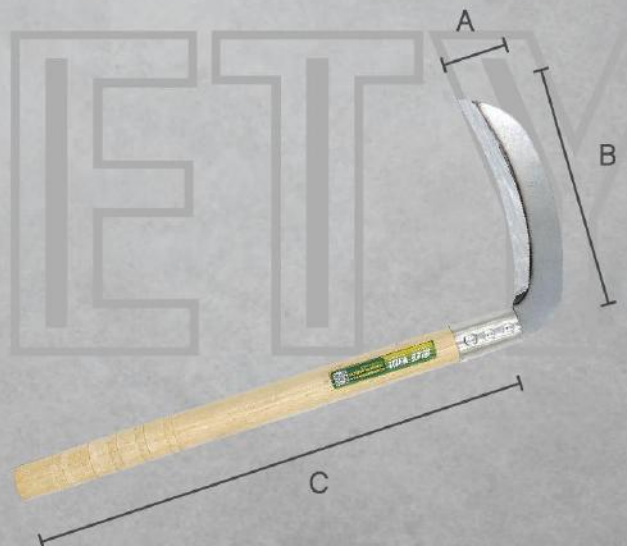

ELEE® M2222
SAM LEE Since 1970

90度草镰

90 Degrees Sickle (Wood Handle)

Code: D0701
Unit Price: RM10.50

Packing: 70pcs
A: 1.6mm x 36mm
B: 185mm
C: 390mm

NINETY DEGREES SICKLE