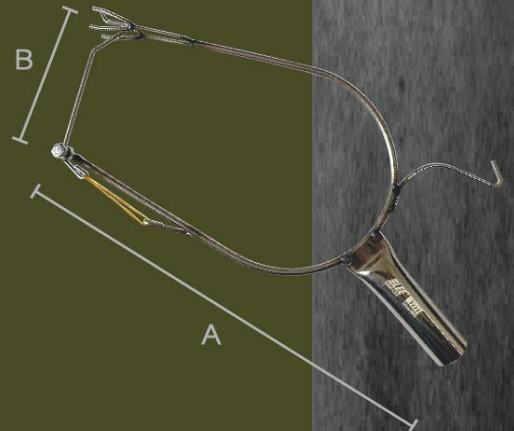

ELEE® M2222
SAM LEE Since 1970

繩套

Spider Rope Hanger (Stainless Steel)

Code: H1202
Unit Price: RM39.00

Packing: 60pcs
A:320mm
B:95mm

SPIDER