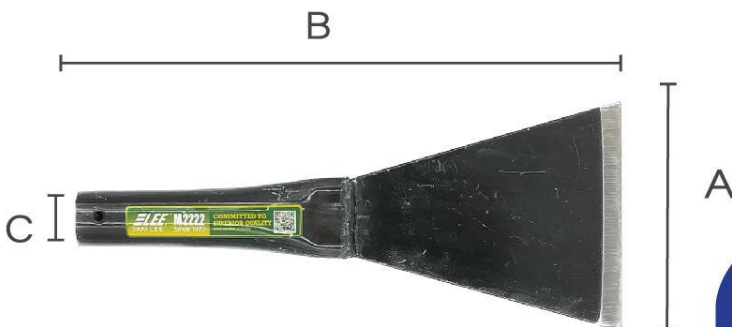

GI PIPE

SCRAPER

柒铲 Scraper

Code: E0301
Unit Price: RM10.00

Packing: 80pcs
A: 2mm x 105mm
B: 250mm
C: 25mm

ELEE[®] M2222
SAM LEE Since 1970

CANVES HOOK

帐帆钉