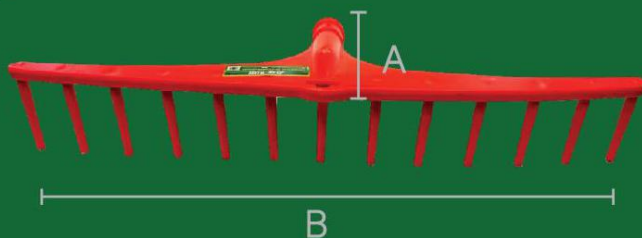

11T

Code: B0803
Unit Price: RM7.50

Packing: 50pcs
A: 85mm
B: 440mm
Teeth: W40mm x L65mm

Eco Garden Rake (Plastic) 生态耙

13T

Code: B0804
Unit Price: RM9.50

Packing: 50pcs
A: 165mm
B: 620mm
Teeth: W50mm x L70mm

ECO RAKE