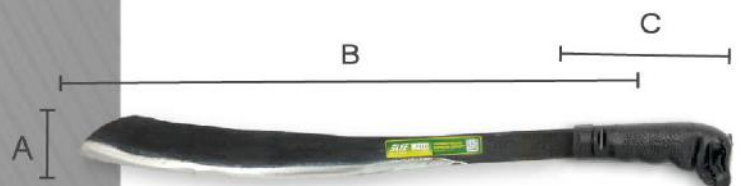

ELEE[®] M2222
SAM LEE Since 1970

Parang Knife With Cover

巴冷刀加套

Branches Knife With Cover

ELEE[®] **M2222**
SAM LEE Since 1970

Code: A0307
Unit Price: RM32.30

Packing: 60pcs
(30pcs x 2ctn)
A: 6mm x 50mm
B: 500mm
C: 120mm