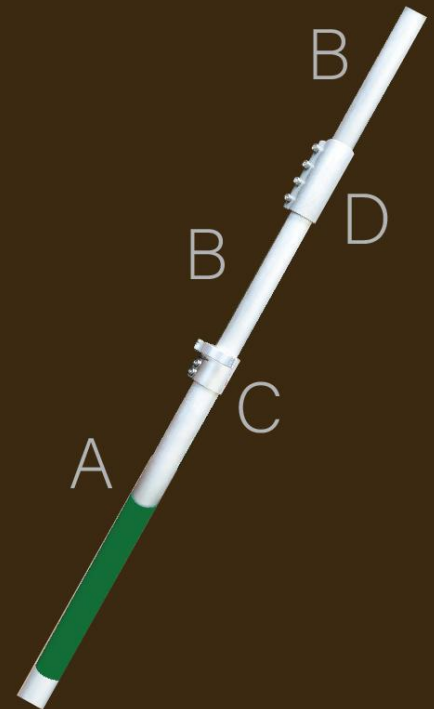

6m

HANDY POLE

3 kg
Weight

 **M2222**
Since 1970

6m Set

Code: H0401B
Unit Price: RM295.00

Packing: 5Set
Weight: 3kg+-

- A: 38mm x 2m Pole- 1pcs
- B: 33mm x 2m Pole- 2pcs
- C: Double Clamp- 1pcs
- D: Connector- 1pcs
- E: 2m Bag- 1pcs
- F: Allen Key- 1pcs