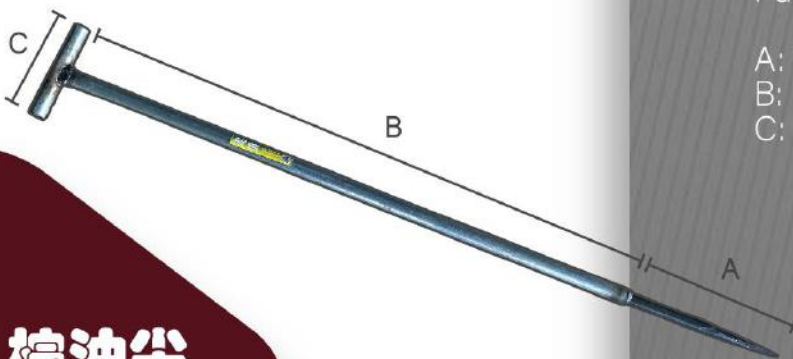

V GOOD

T- Lifter (GI)

Code: G0901
Unit Price: RM20.30

Packing: 60pcs
(20pcs x 3pack)
A: Y16 x 170mm
B: 800mm
C: 130mm

T- Lifter (Black)

Code: G0205
Unit Price: RM17.00

Packing: 60pcs
(30pcs x 2pack)
A: Y16 x 170mm
B: 800mm
C: 130mm