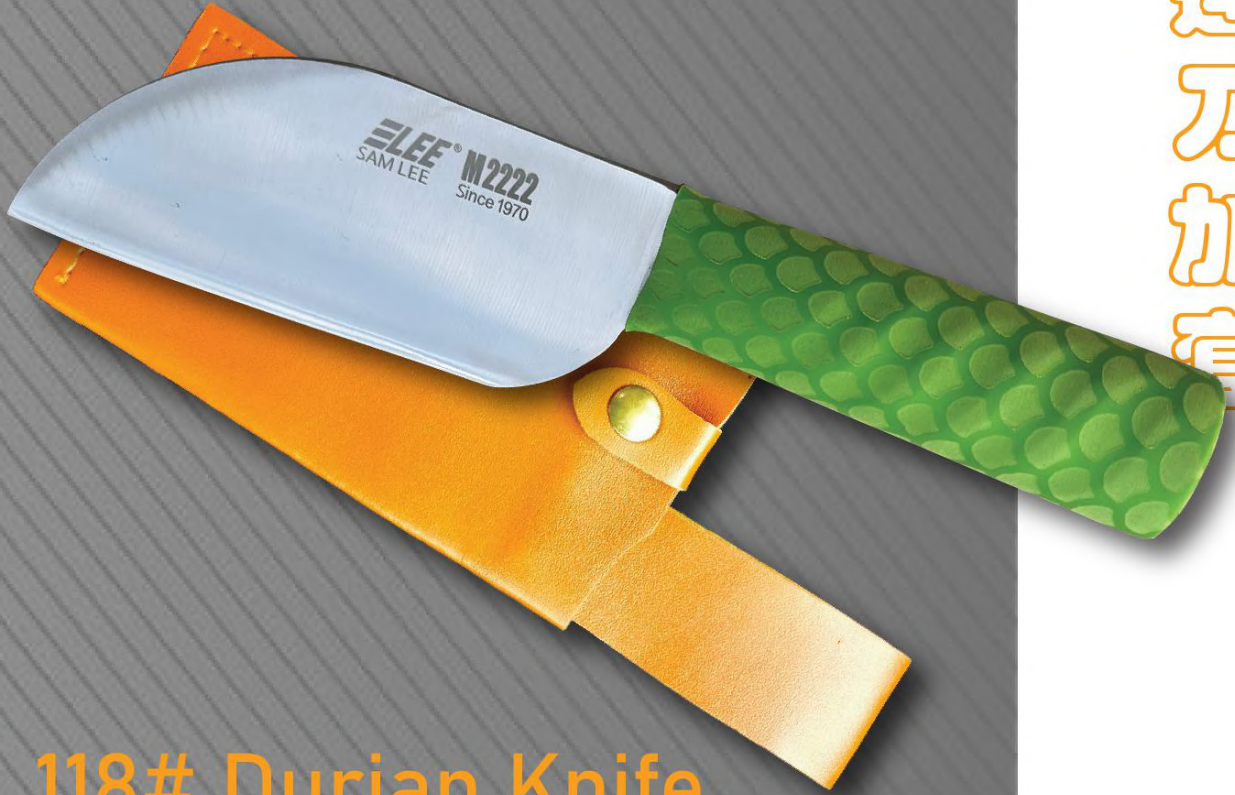

Regular

Code: A0601
Unit Price: RM28.80

Packing: 60pcs
(30pcs x 2ctn)

A: 6mm x 210mm
B: 75mm

ELEE[®] M2222
SAM LEE Since 1970

榴
莲
刀
加
厚

118# Durian Knife With Cover (Colour Handle)

Stainless Steel