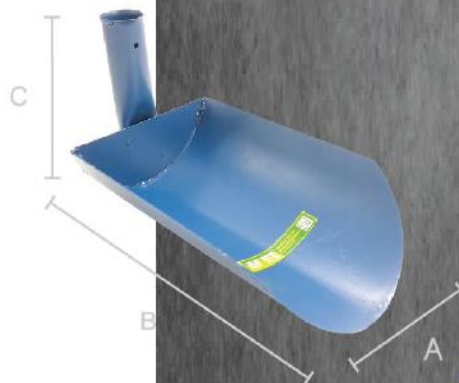

Code: C0403
Unit Price: RM13.80

Packing: 45pcs
A: 1mm x 150mm
B: 230mm
C: 140mm

45 Degrees

Code: C0404
Unit Price: RM13.80

Packing: 45pcs
A: 1mm x 150mm
B: 230mm
C: 140mm

圆头-弹簧钢锄头

ELEE[®] M2222
SAM LEE Since 1970