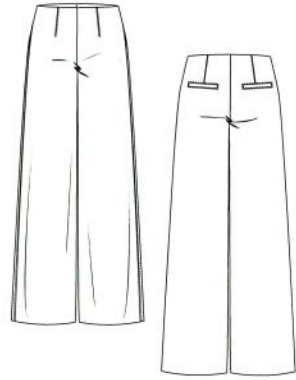

8853
Glacier Lurex
Jersey

74% Viscose
14% Polyamide
9% Metallic Fiber
3% Elastane

Kimberly
Style: 929628
Price: 099299103.101
FW/SL: 58/80