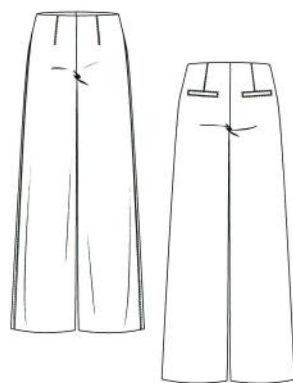

8851

Black Swarovski
Jersey

70% Viscose
26% Polyamide
4% Elastane

Kimberly

Style: 929628
Price: 079239083.81
FW/SL: 60/80