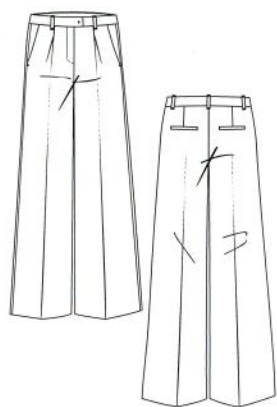

6902
Pinstripe Swarovski

78% Polyester
18% Viscose
4% Elastane

Arta
Style: 920321
Price: 096289100.98
FW/SL: 66/80