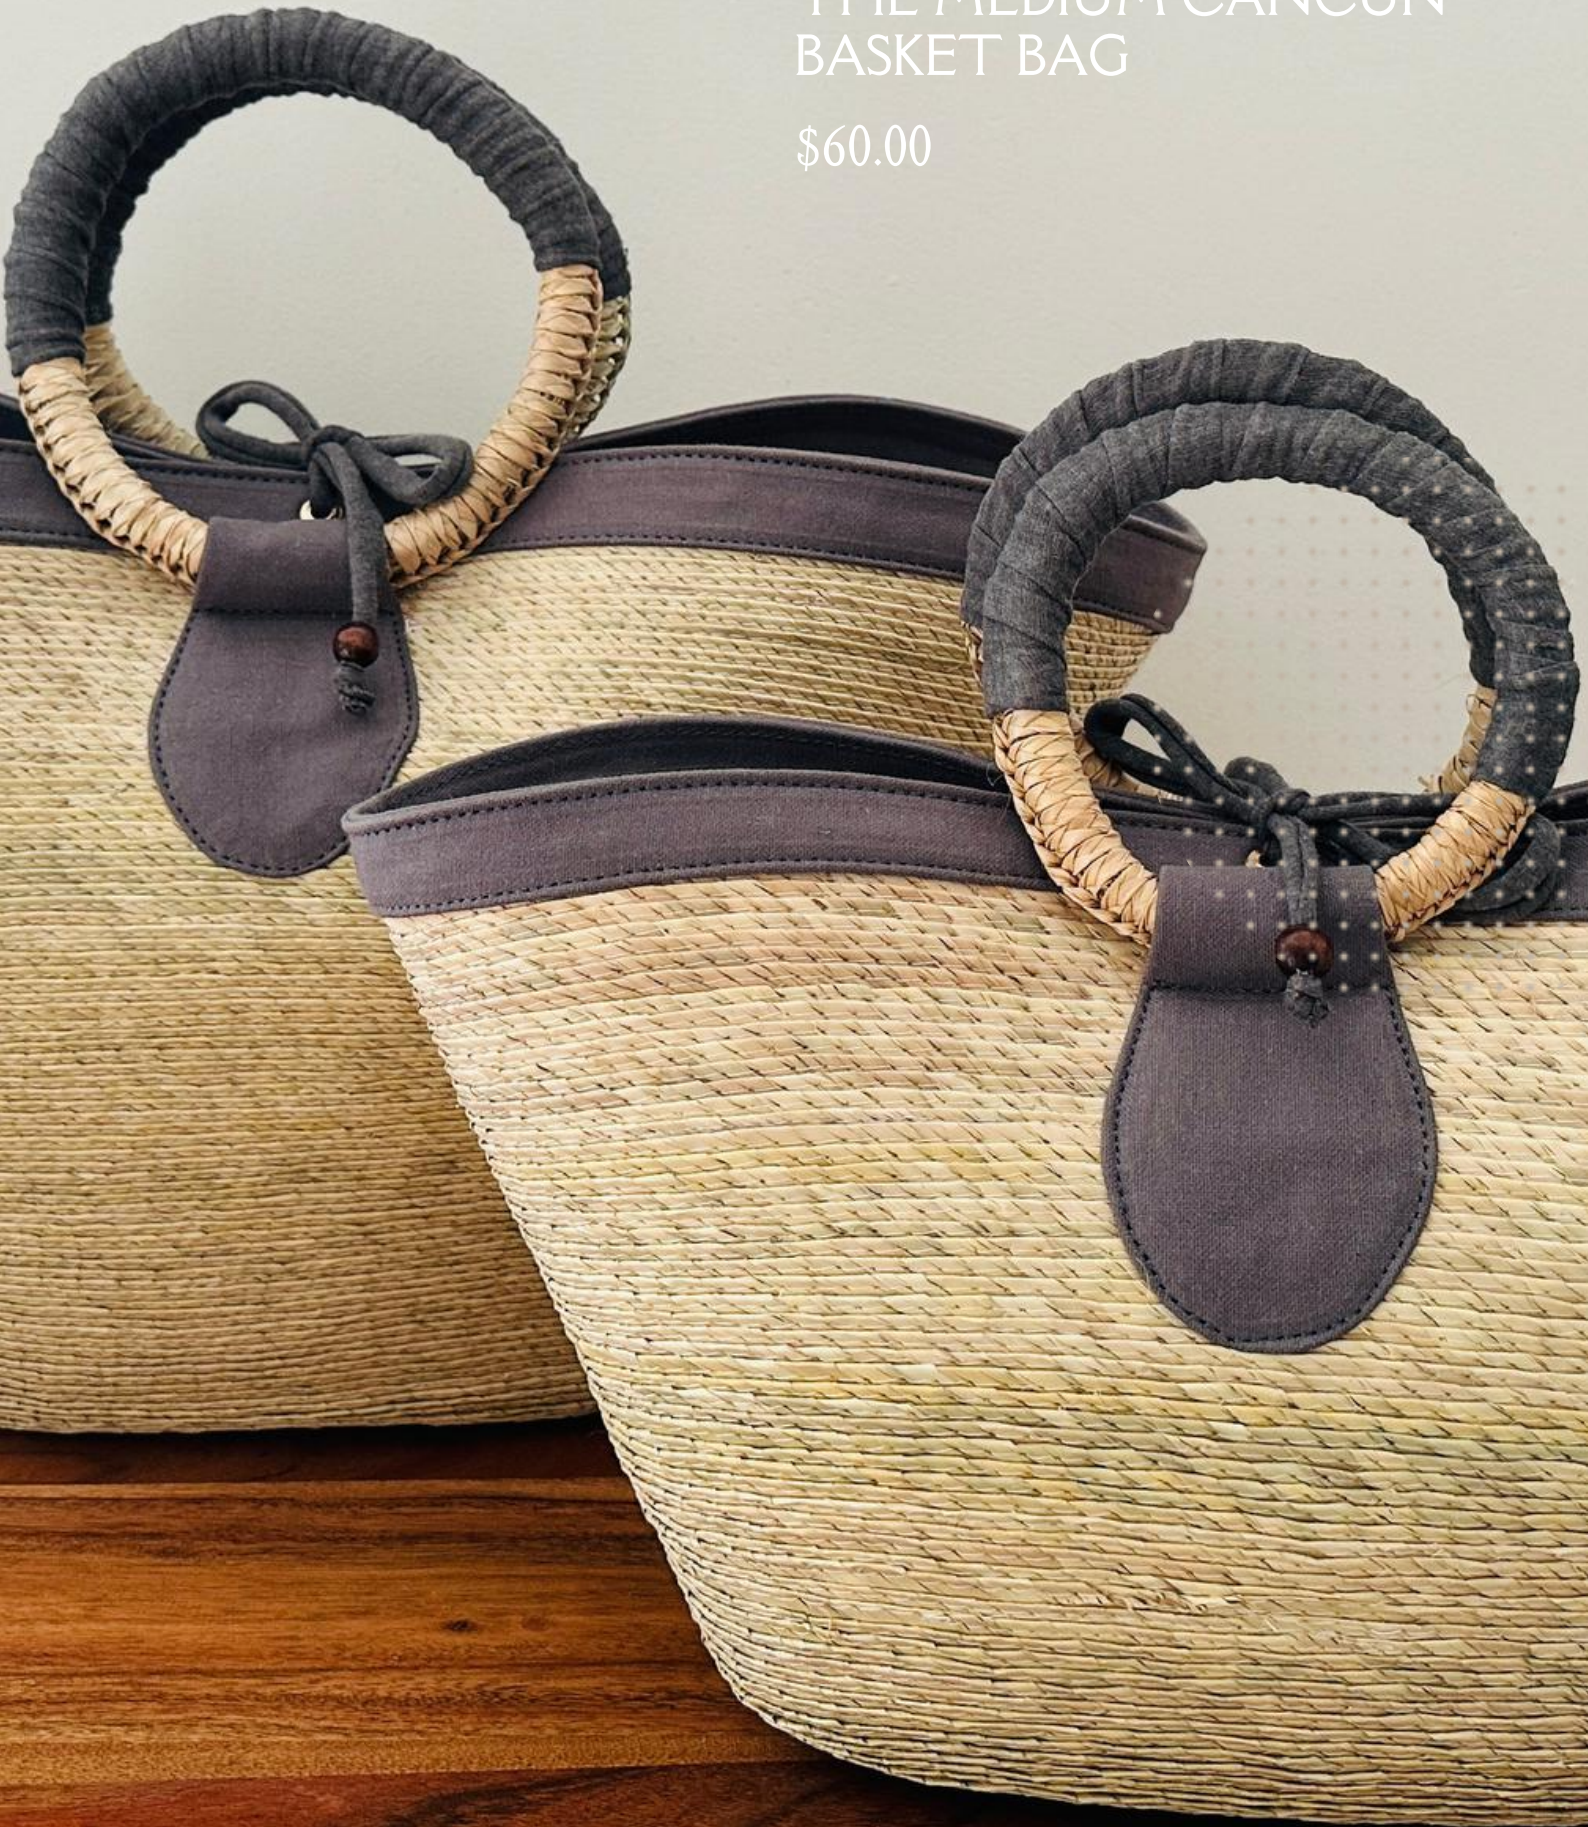

THE MEDIUM CANCUN
BASKET BAG

\$60.00

Black

Handcrafted Palm Leaf Bag, Palm Base
Cotton Frabric Border, Inner Lining With Pocket,
Closure With Cotton Laces
Measurements: Length 19.6" X Width 7" X Height 11"
Handle Diameter: 4.7" Approx.

THE MEDIUM CANCUN
BASKET BAG

\$60.00

Iron Gray

Handcrafted Palm Leaf Bag, Palm Base
Cotton Fabric Border, Inner Lining With Pocket,
Closure With Cotton Laces
Measurements: Length 19.6" X Width 7" X Height 11"
Handle Diameter: 4.7" Approx.