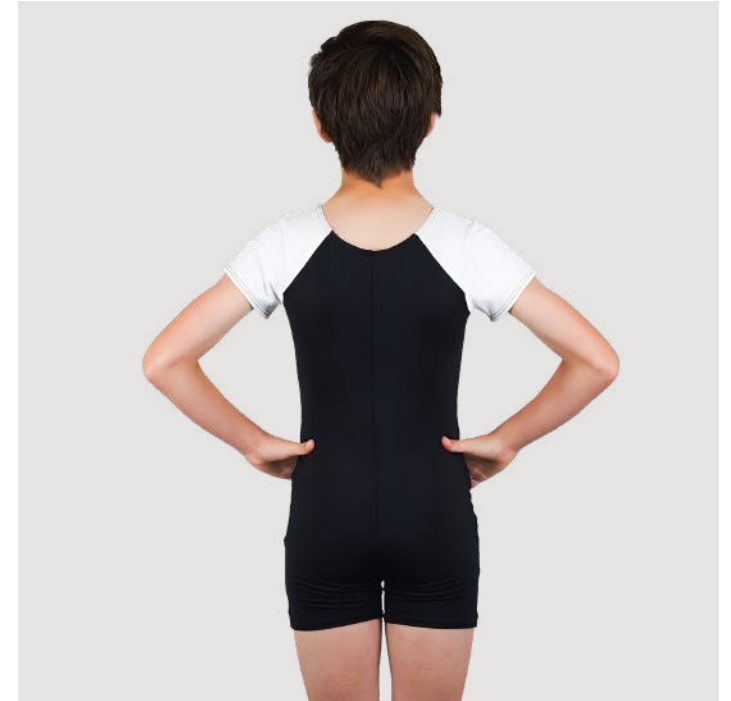

BOYS UNITARD

U4532

- Short sleeved unitard
- Choose your colourway
- Logo printing available
- Available in children and adult sizes