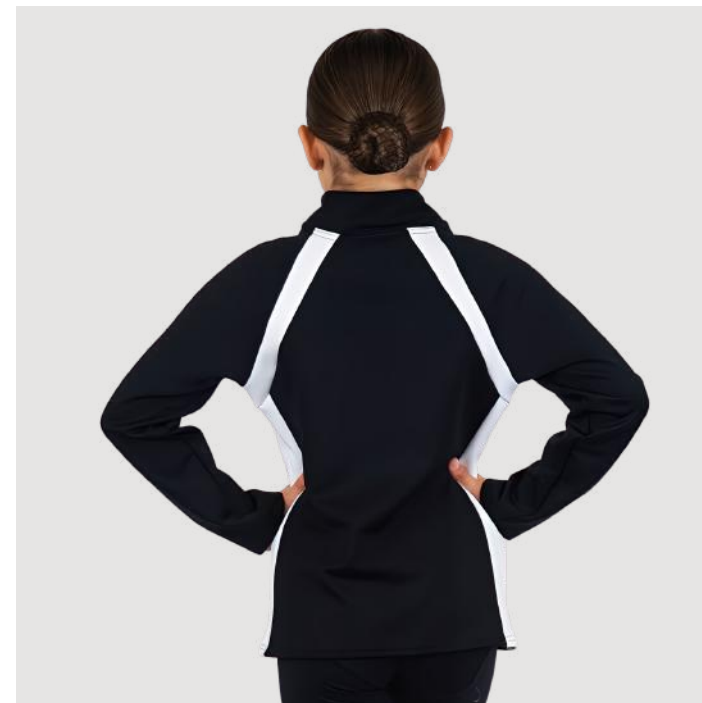

JACKET

RD9246

- Full length, full zip jacket
- Choose your colourway
- Add plain colour, print or bespoke fabric inserts.
- Logo printing available
- Personalise
- Available in children and adult sizes.