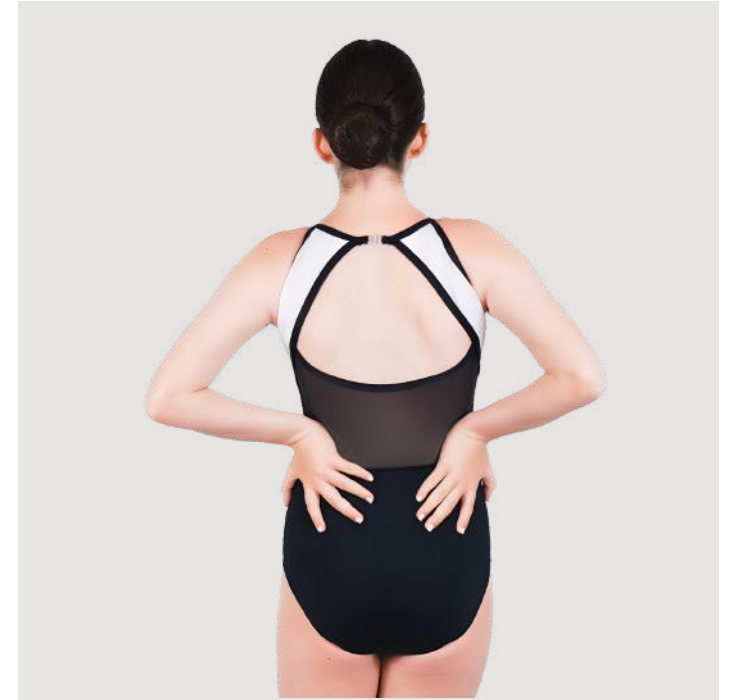

LEOTARD

U1700

- Lined mesh insert leotard with open back and clip closure
- Choose your colourway
- Logo printing available
- Available in children and adult sizes