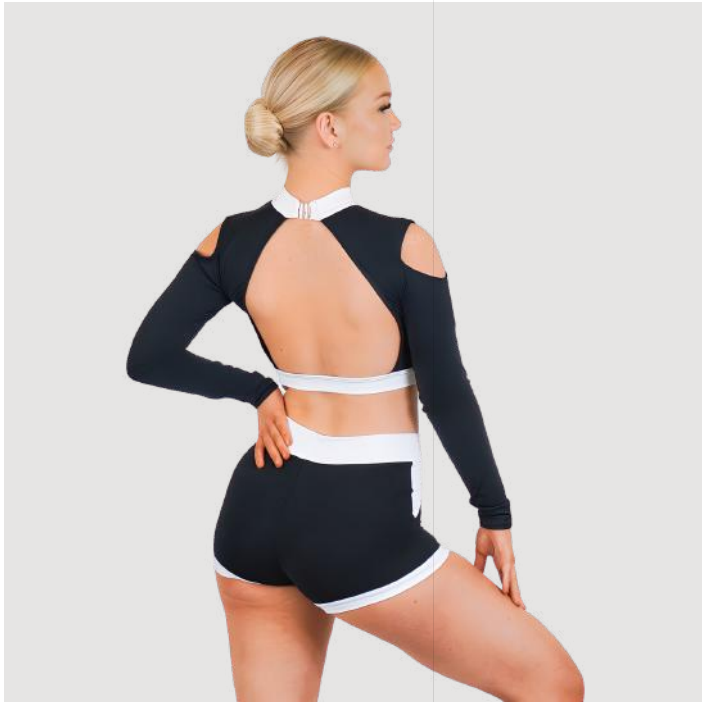

CROP TOP

U5570

- Long sleeved crop top with open back and shoulders
- Choose your colourway
- Add plain colour, print or bespoke fabric inserts
- Logo printing available
- Available in children and adult sizes

SHORTS

RD6515

- Choose your colourway
- Add plain colour, print or bespoke fabric inserts
- Logo printing available
- Available in children and adult sizes