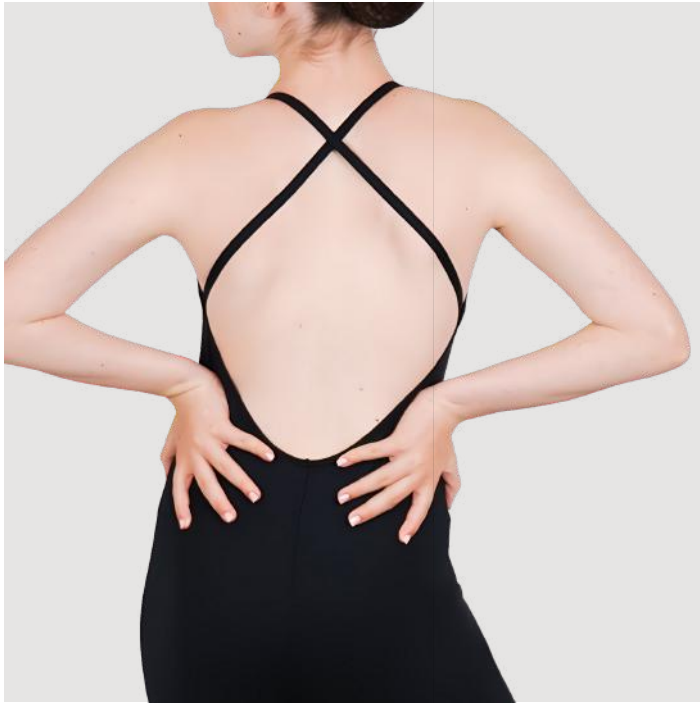

LOW BACK CATSUIT

U11103

- Low back cross strap catsuit
- Choose your colourway
- Logo printing available
- Available in children and adult sizes