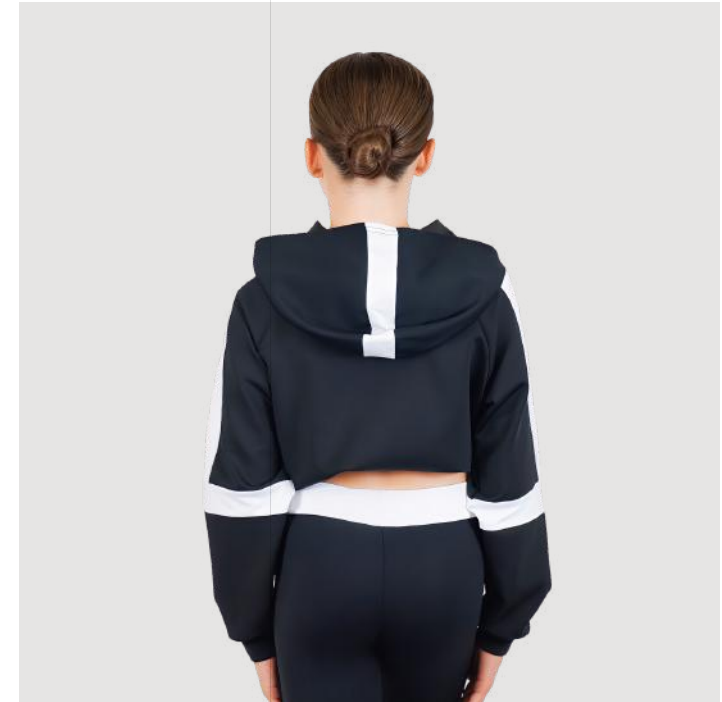

CROPPED HOODY

U2968C-50

- Cropped hoody
- Choose your colourway
- Add plain colour, print or bespoke fabric inserts
- Logo printing available
- Personalise
- Available in children and adult sizes