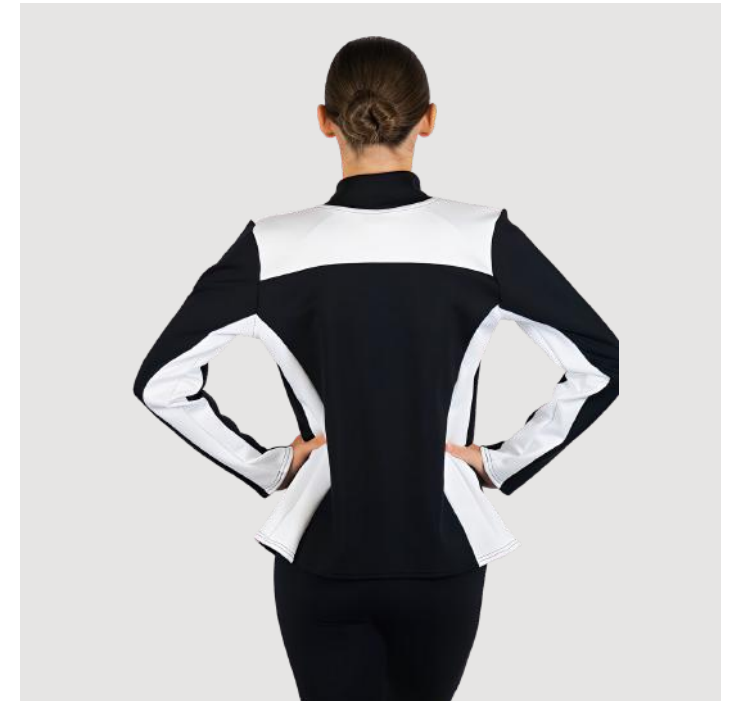

JACKET

RD9247

- Full length, full zip jacket
- Choose your colourway
- Add plain colour, print or bespoke fabric inserts.
- Logo printing available
- Personalise
- Available in children and adult sizes.