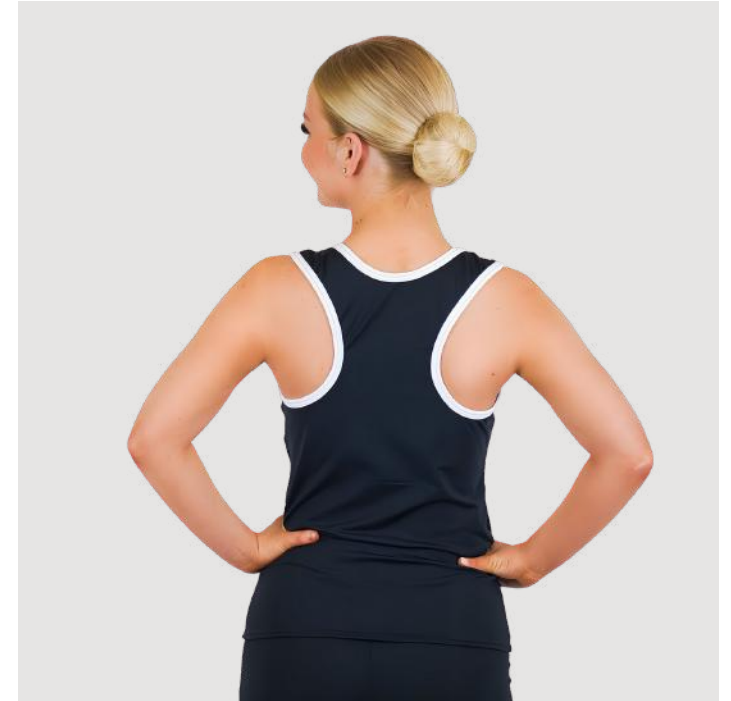

VEST

RD6529

- Racerback vest top
- Choose your colourway
- Logo printing available
- Available in children and adult sizes

SHORTS

RD6513

- Choose your colourway
- Logo printing available
- Available in children and adult sizes