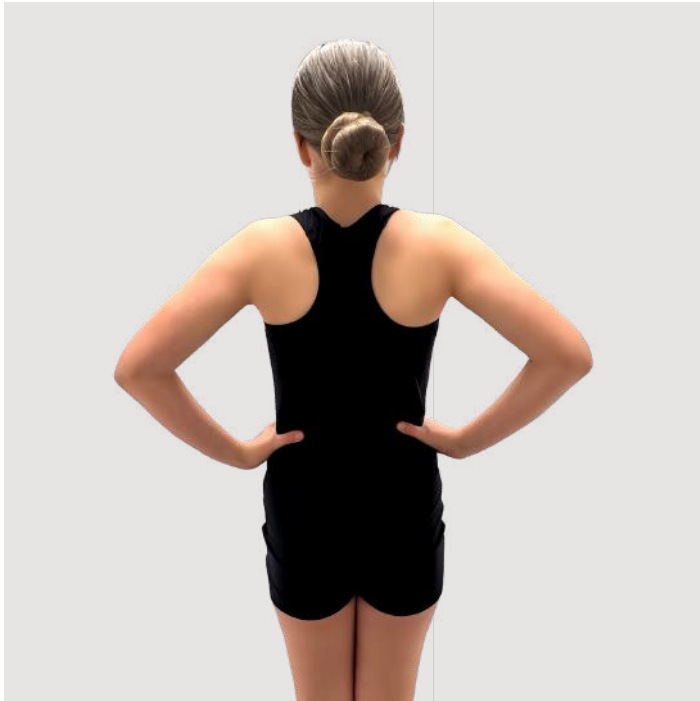

## **LOW BACK UNITARD**

U11103UNI

- Low back cross strap unitard
- Choose your colourway
- Logo printing available
- Available in children and adult sizes