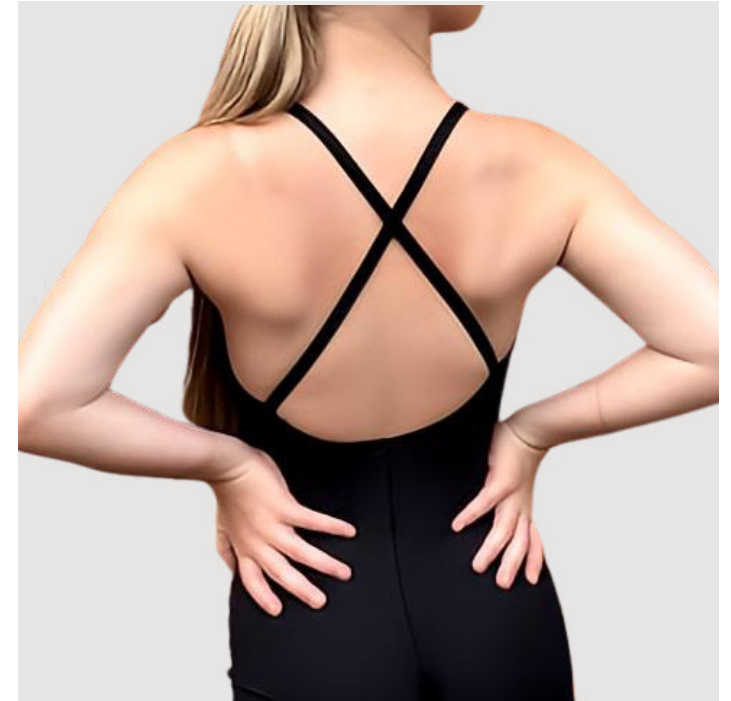

LOW BACK UNITARD

U11103UNI

- Low back cross strap unitard
- Choose your colourway
- Logo printing available
- Available in children and adult sizes