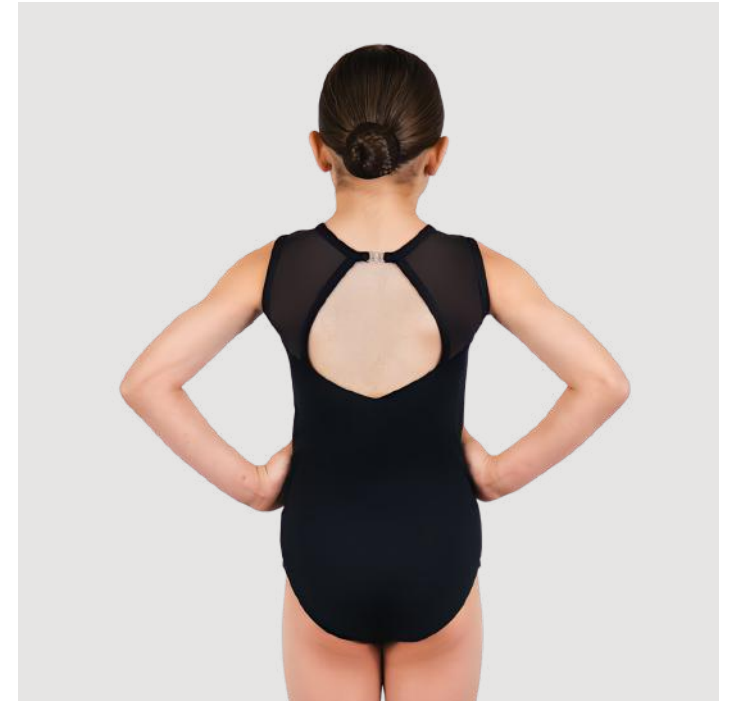

LEOTARD

RD6543/9301

- Sweetheart mesh leotard with clip closure
- Choose your colourway
- Logo printing available
- Available in children and adult sizes