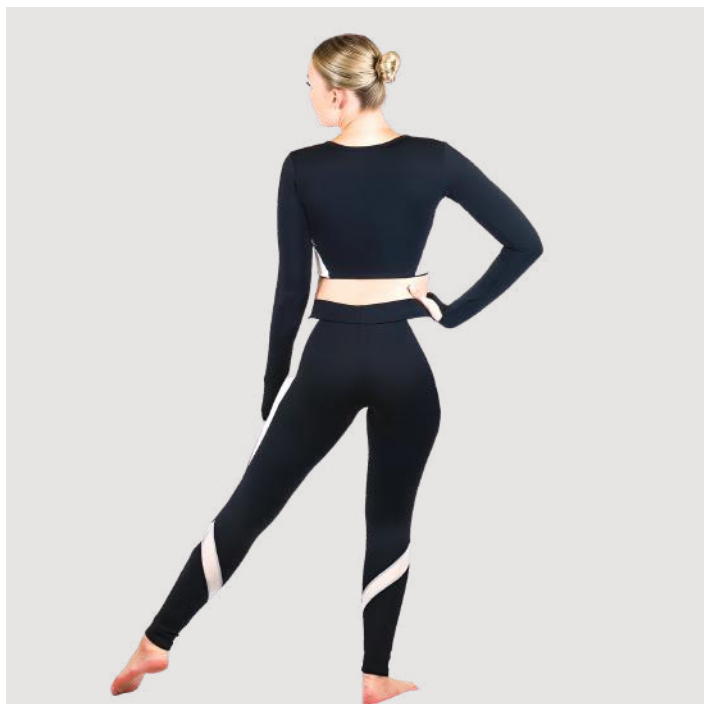

## **MESH LONG SLEEVED CROP TOP**

U1673

- Mesh long sleeved crop top with open back
- Choose your colourway
- Add plain colour, print or bespoke fabric inserts
- Logo printing available
- Available in children and adult sizes

## ZIP FRONT CROP TOP

U5569

- Long sleeved crop top with full zip front and thumb holes
- Choose your colourway
- Add plain colour, print or bespoke fabric inserts
- Logo printing available
- Available in children and adult sizes