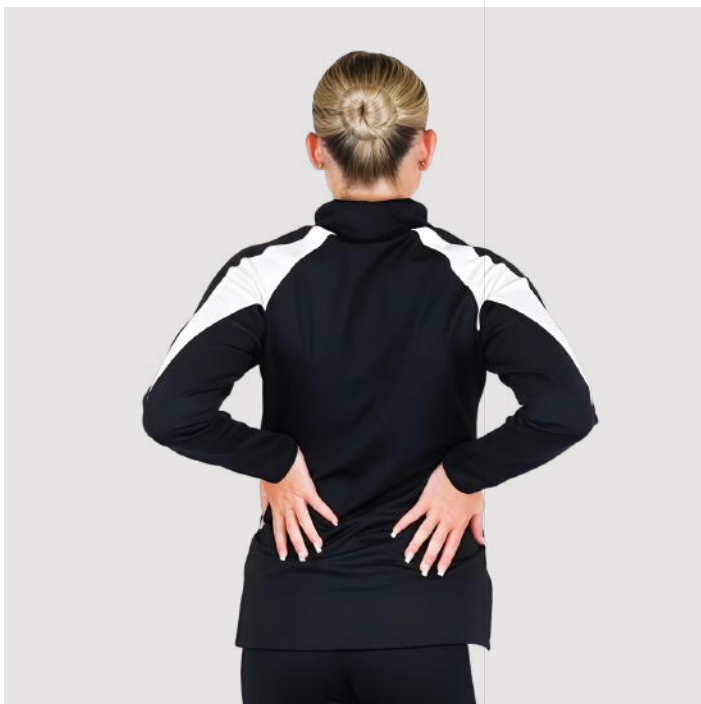

## **1/4 ZIP JACKET**

U4180

- Full length jacket with 1/4 zip
- Choose your colour
- Logo printing available
- Personalise
- Available in children and adult sizes