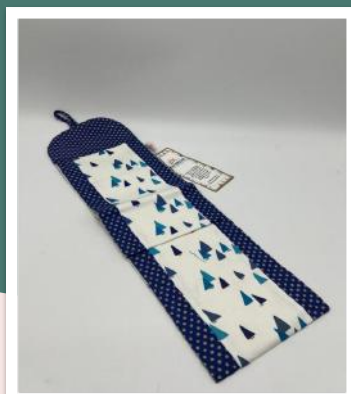

STRING: 1.5m

TOILET ROLL HOLDER - BK

KB-017006-BK

RM28

SIZE: 40cm(H) 14cm(L) 8cm(W)

TOILET ROLL HOLDER - LC

KB-017003-LC

OFFER ITEM RM18