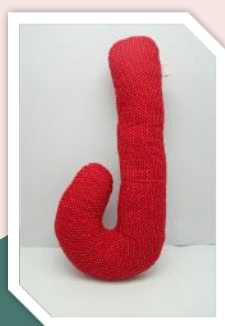

X'MAS CANDY CANE CUSHION
ST-020004-XM

RM40

SIZE: 48cm(H) 22cm(L) 6cm(W)

PLEASE NOTE THAT PRODUCT PICTURE COLOR MAY VARY SLIGHTLY FROM YOUR MONITOR