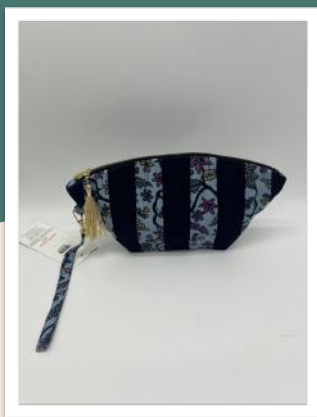

RM18

SIZE: 3.8cm(H) 12cm(L) 7.5cm(W)

PLEASE NOTE THAT PRODUCT PICTURE COLOR MAY VARY SLIGHTLY FROM YOUR MONITOR

Coin Pouches & Batik Pouches

BATIK COIN POUCH WITH RING

BP-034004

RM15

SIZE: 3.8cm(H) 12cm(L) 7.5cm(W)

DUMPLING POUCH

BP-010002

RM15

SIZE: 11cm(H) 11cm(L) 11cm(W)

STRING: 25cm

PLEASE NOTE THAT PRODUCT PICTURE COLOR MAY VARY SLIGHTLY FROM YOUR MONITOR

Coin Pouches & Batik Pouches

SHELL POUCH - BATIK
BP-010008-BK

RM55

SIZE: H-12.5cm L- 25cm (Top) 14cm (Bottom)

STRAP: 1.5cm x 37cm

TRIANGLE POUCH - BATIK
BP-010007-BK

RM45

SIZE: 20cm(H) 21.5cm(L)

STRAP: 1.5cm x 30.5cm

PLEASE NOTE THAT PRODUCT PICTURE COLOR MAY VARY SLIGHTLY FROM YOUR MONITOR