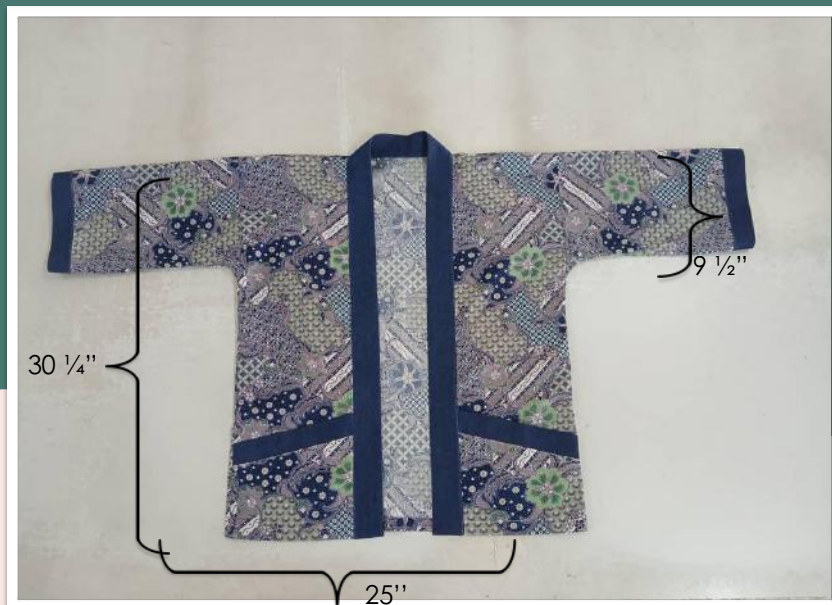

SIZE: 9" x 16"

Additional Batik Products

Additional Batik Products

BATIK CARDIGAN

CD-001001

RM130

SIZE: 77cm(H) 63.5cm(L)

PLEASE NOTE THAT PRODUCT PICTURE COLOR MAY VARY SLIGHTLY FROM YOUR MONITOR