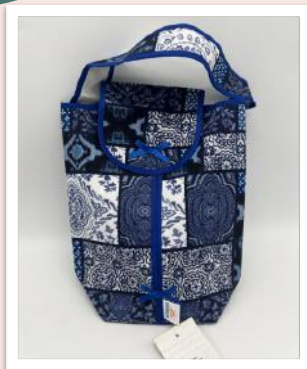

Tissue Box Covers

TISSUE BOX COVER - BK WITH HANDLE

AS-004012

RM38

SIZE: 10cm(H) 21cm(L) 12cm(W)

TISSUE BOX COVER WITH HANDLE

AS-004009

RM30

SIZE: 10cm(H) 25cm(L) 13cm(W)