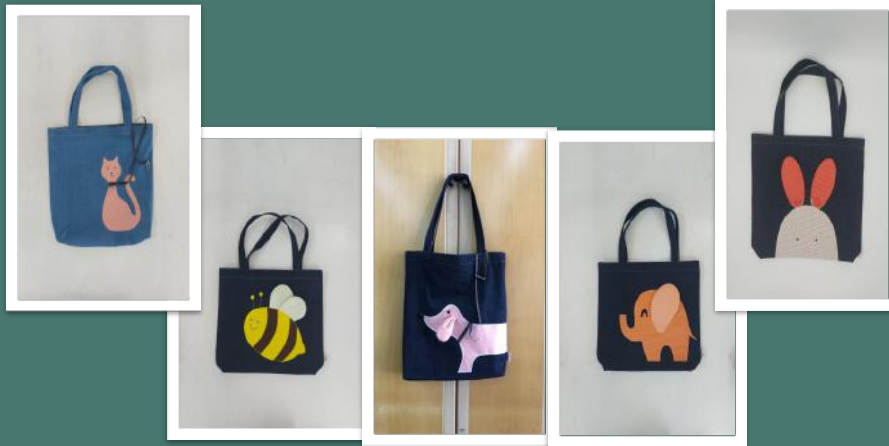

SOFT TOY - DOG BOLSTER
ST-012001

RM70

SIZE: 15cm(H) 85cm(L) 18cm(W)

PLEASE NOTE THAT PRODUCT PICTURE COLOR MAY VARY SLIGHTLY FROM YOUR MONITOR

Tote Bags & Shopping Bags

Tote Bags & Shopping Bags

TOTE BAG WITH ANIMAL APPLIQUE (DENIM)

BP-032001

RM60

SIZE: 35cm(H) 18cm (L) 8cm(W)

STRAP: 2.5cm(W) 50cm (L)

TOTE BAG WITH ANIMAL APPLIQUE (COTTON)

BP-032002

RM25

SIZE: 35cm(H) 18cm (L) 8cm(W)