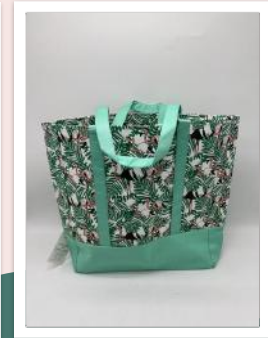

TOTE BAG A WITH POCKET

BP-011005

RM40

SIZE: 25cm(H) 22cm(L) 10cm(W)

TOTE BAG A (REVERSIBLE)

BP-011006

RM85

SIZE: 25cm(H) 22cm(L) 11cm(W)

STRAP: 44cm(L)

PLEASE NOTE THAT PRODUCT PICTURE COLOR MAY VARY SLIGHTLY FROM YOUR MONITOR

Tote Bags & Shopping Bags

TOTE BAG B
BP-017002

RM75

SIZE: 38cm(H) 35cm(L) 10cm(W)

STRAP: 2.5cm(W) 104cm(L)

TOTE BAG A WITH ZIP (BATIK)
BP-011008-BK

RM68

SIZE: 25cm(H) 22.5cm(L) 11cm(W)

STRAP: 44cm(L)

WINDMILL TOTE BAG
BP-016001

RM60

SIZE: 35.5cm(H) 44cm(L) 15cm(W)

PLEASE NOTE THAT PRODUCT PICTURE COLOR MAY VARY SLIGHTLY FROM YOUR MONITOR

Tote Bags & Shopping Bags

SHOPPING BAG WITH BK
PATCHWORK POCKET

BP-025001

RM35

SIZE: 40cm(H) 38cm(L) 0.5cm(W)

STRAP: 2.5cm(W) 51cm(L)

BATIK SHOPPING BAG

BP-025002

RM35