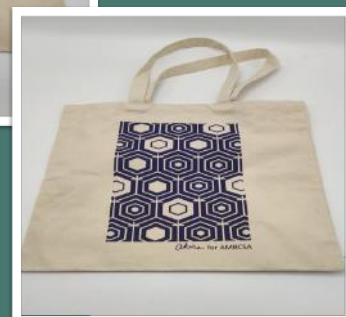

Example of Corporate Special Orders

Example of Corporate Special Orders

BIG APPLE
APPLE POUCH

BIG APPLE
HAND TOWEL (S) - EMBROIDERY

PLEASE NOTE THAT PRODUCT PICTURE COLOR MAY VARY SLIGHTY FROM YOUR MONITOR

Example of Corporate Special Orders

PICKADILLIES
HAND TOWEL (B) - EMBROIDERY

MARF
HAND TOWEL (B) - EMBROIDERY

HALE STREET
WATER BOTTLE COVER

LASER
WATER BOTTLE COVER

PLEASE NOTE THAT PRODUCT PICTURE COLOR MAY VARY SLIGHTLY FROM YOUR MONITOR

Example of Corporate Special Orders

KLK OLEO
POUCH WITH EMBROIDERY

BUSINESS COUNCIL OF SOUTH AUSTRALIA
TOTE BAGS

PLEASE NOTE THAT PRODUCT PICTURE COLOR MAY VARY SLIGHTY FROM YOUR MONITOR

Example of Corporate Special Orders