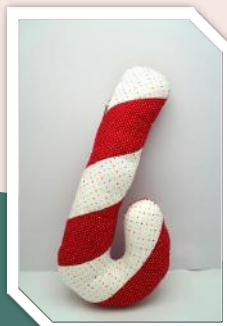

X'MAS CANDY CANE CUSHION
ST-020004-XM

RM40

SIZE: 48cm(H) 22cm(L) 6cm(W)

PLEASE NOTE THAT PRODUCT PICTURE COLOR MAY VARY SLIGHTLY FROM YOUR MONITOR