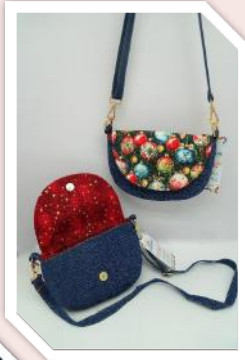

Christmas Products

X'MAS SLING BAG

XM-010011

RM120

SIZE: 15cm(H) 20cm(L)

STRAP: 101cm(L) 2.5cm(W)

XM-010010

RM38

SIZE: 19cm(H) 15cm(L) 6.5cm(W)

STRAP: 20cm(L) 1.5cm(W)

ZIP: 48cm