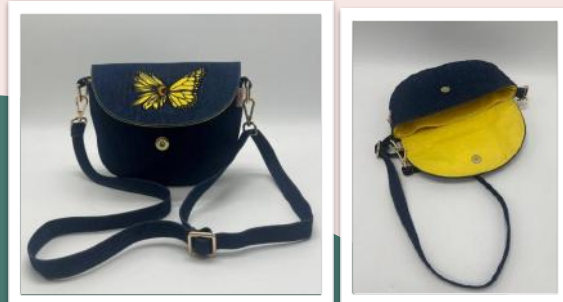

BP-040001-F

OFFER PRICE RM18

SIZE: 16 1/2"(H) 16 1/2"(L)

STRAP: 16 1/2" x 1"

PLEASE NOTE THAT PRODUCT PICTURE COLOR MAY VARY SLIGHTLY FROM YOUR MONITOR

Sling Bags

Sling Bags

BATIK & DENIM SLING BAG
BP-036009

RM98

SIZE: 13.97cm(H) 20.32cm (L)

STRAP: 1.9cm(W) 130cm (L)

BATIK & DENIM BUCKET BAG
BP-036008

RM98

SIZE: 17.78cm(H) 25.4 cm (L)

STRAP: 1.9cm(W) 130cm (L)

PLEASE NOTE THAT PRODUCT PICTURE COLOR MAY VARY SLIGHTLY FROM YOUR MONITOR

Sling Bags

BUTTERFLY & SUNFLOWER
SLING BAG (S)
BP-036007

RM120

SIZE: 15.8cm(H) 20.3cm(L)

STRAP: 119cm(L) 1.9cm(W)

BUTTERFLY & SUNFLOWER
SLING BAG (B)
BP-036006

RM120

SIZE: 14cm(H) 24cm(L)

STRAP: 119cm(L) 1.9cm(W)

SASHIKO SLING BAG WITH ZIP
BP-028013

RM120

SIZE: 13.97cm(H) 20.32cm (L)

STRAP: 1.9cm(W) 130cm (L)

PLEASE NOTE THAT PRODUCT PICTURE COLOR MAY VARY SLIGHTLY FROM YOUR MONITOR

Sashiko Clutch & Pouch Bags