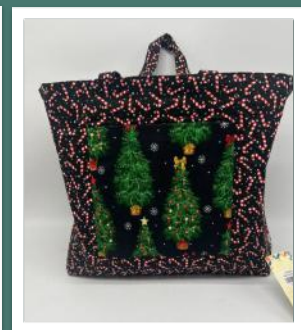

PLEASE NOTE THAT PRODUCT PICTURE COLOR MAY VARY SLIGHTLY FROM YOUR MONITOR