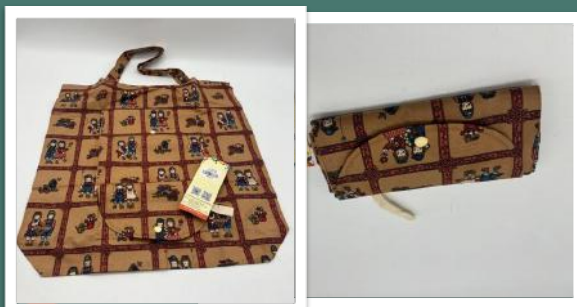

GROCERY BAG

AS-011008

RM22

SIZE: 20"(H) 18"(L)

STRAP: 19" x 1"