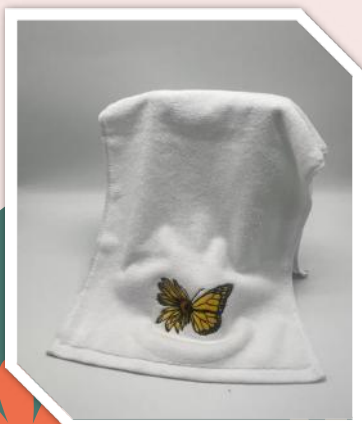

RM25

SIZE: 13"(L) 13"(W)

PLEASE NOTE THAT PRODUCT PICTURE COLOR MAY VARY SLIGHTLY FROM YOUR MONITOR

Hand & Face Towels

CORAL EMBROIDERY HAND TOWEL (S)

KB-006025

RM25

SIZE: 13"(L) 13"(W)

HAND TOWEL EM DUMBBELL (B)

KB-005023

RM25

SIZE: 29"(L) 13.5"(W)

HAND TOWEL BUTTERFLY &

SUNFLOWER (B) - EM

KB-005030

RM30