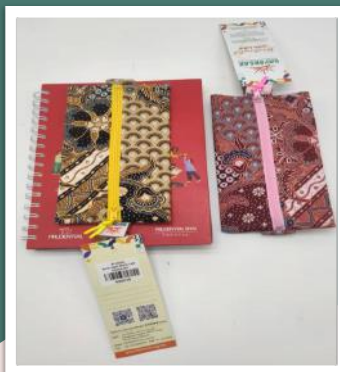

STRAP: 1cm(W) 14cm(L)

PLEASE NOTE THAT PRODUCT PICTURE COLOR MAY VARY SLIGHTLY FROM YOUR MONITOR

Pencil Box & Pencil Case

STATIONERY POUCH

BP-028004

RM8

SIZE: 13cm(H) 23cm(L) 1cm(W)

COSMETIC POUCH

BP-028006

RM15

SIZE: 10cm(H) 21.5cm(L) 5cm(W)

DAYBREAK
Creating Opportunities for Persons With Disabilities

PLEASE NOTE THAT PRODUCT PICTURE COLOR MAY VARY SLIGHTLY FROM YOUR MONITOR

Pencil Box & Pencil Case

BATIK DIARY PENCIL CASE (SIDE ZIP)

BP-042004

RM20

SIZE: 7.5cm(H) 19.5cm (L)

BATIK DIARY PENCIL CASE (MIDDLE ZIP)

BP-042005

RM20

SIZE: 7.5cm(H) 19.5cm (L)