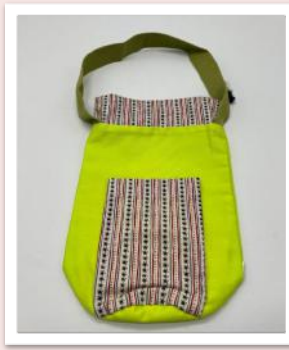

Water Bottle Covers

WATER BOTTLE BAG WITH POCKET

BP-027003

OFFER PRICE RM17

SIZE: 28cm(H) 18cm(L) 10cm(W)

STRAP: 3cm(W) 54.5cm(L)