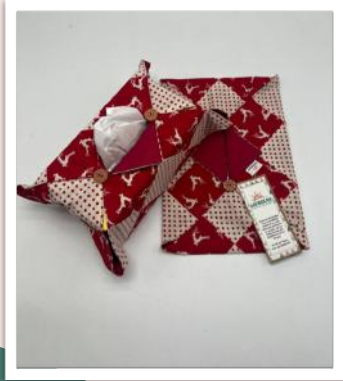

Christmas Products

TISSUE BOX COVER - X'MAS PATCHWORK

XM-009001

RM36

SIZE: 10cm(H) 12cm(L) 21.5cm(W)