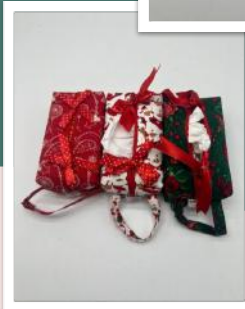

XM-009002

RM18

SIZE: 19cm(L) 12cm(W)

TISSUE BOX COVER - X'MAS

XM-009003

RM25

SIZE: 7cm(H) 16.5cm(L) 8.8cm(W)

PLEASE NOTE THAT PRODUCT PICTURE COLOR MAY VARY SLIGHTLY FROM YOUR MONITOR