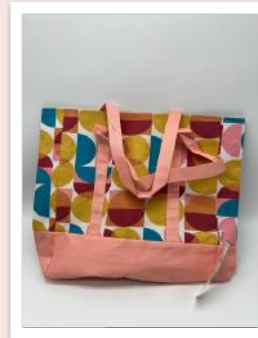

TOTE BAG A WITH POCKET

BP-011005

RM40

SIZE: 25cm(H) 22cm(L) 10cm(W)

TOTE BAG A (REVERSIBLE)

BP-011006

RM85

SIZE: 25cm(H) 22cm(L) 11cm(W)

STRAP: 44cm(L)

PLEASE NOTE THAT PRODUCT PICTURE COLOR MAY VARY SLIGHTLY FROM YOUR MONITOR

Tote Bags & Shopping Bags

TOTE BAG B
BP-017002

RM75

SIZE: 38cm(H) 35cm(L) 10cm(W)

STRAP: 2.5cm(W) 104cm(L)

TOTE BAG A WITH ZIP (BATIK)
BP-011008-BK

RM68

SIZE: 25cm(H) 22.5cm(L) 11cm(W)

STRAP: 44cm(L)

WINDMILL TOTE BAG
BP-016001

RM60

SIZE: 35.5cm(H) 44cm(L) 15cm(W)

PLEASE NOTE THAT PRODUCT PICTURE COLOR MAY VARY SLIGHTLY FROM YOUR MONITOR

Tote Bags & Shopping Bags

SHOPPING BAG WITH BK
PATCHWORK POCKET

BP-025001

RM35

SIZE: 40cm(H) 38cm(L) 0.5cm(W)

STRAP: 2.5cm(W) 51cm(L)

BATIK SHOPPING BAG

BP-025002

RM35