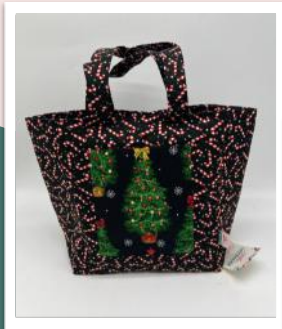

PLEASE NOTE THAT PRODUCT PICTURE COLOR MAY VARY SLIGHTY FROM YOUR MONITOR

Christmas Products

X'MAS TOTE BAG (SMALL)

XM-010001

RM60

SIZE: 25.4cm(H) 11.43cm(L) 22.86cm(W)

STRAP: 44.45cm(L) 2.5cm(W)

X'MAS TOTE BAG (BIG)