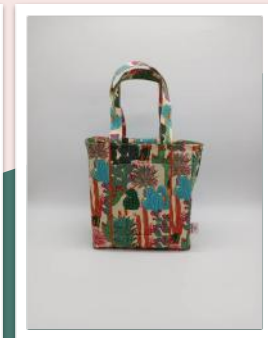

STRAP: 2.5cm(W) 50cm (L)

PLEASE NOTE THAT PRODUCT PICTURE COLOR MAY VARY SLIGHTY FROM YOUR MONITOR

Tote Bags & Shopping Bags

TOTE BAG A WITH POCKET (NEW)

BP-011007

RM60

SIZE: 25cm(H) 14cm(L) 10cm(W)

STRAP: 2.5cm(W) 43cm(L)

TOTE BAG A WITH POCKET

BP-011005

RM40

SIZE: 25cm(H) 22cm(L) 10cm(W)

TOTE BAG A (REVERSIBLE)

BP-011006

RM85

SIZE: 25cm(H) 22cm(L) 11cm(W)

STRAP: 44cm(L)

PLEASE NOTE THAT PRODUCT PICTURE COLOR MAY VARY SLIGHTLY FROM YOUR MONITOR

Tote Bags & Shopping Bags

TOTE BAG B
BP-017002

RM75

SIZE: 38cm(H) 35cm(L) 10cm(W)

STRAP: 2.5cm(W) 104cm(L)

TOTE BAG A WITH ZIP (BATIK)
BP-011008-BK