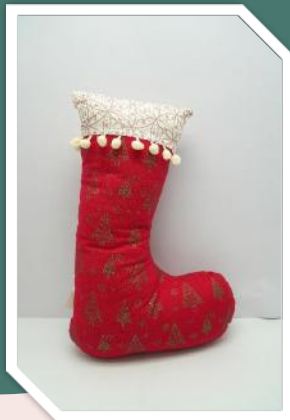

XM-001006

RM40

SIZE: 40cm(H) 40cm(L)

PLEASE NOTE THAT PRODUCT PICTURE COLOR MAY VARY SLIGHTLY FROM YOUR MONITOR

Christmas Products

X'MAS STOCKING CUSHION
ST-020001-XM

RM40

SIZE: 35cm(H) 26cm(L) 5.5cm(W)