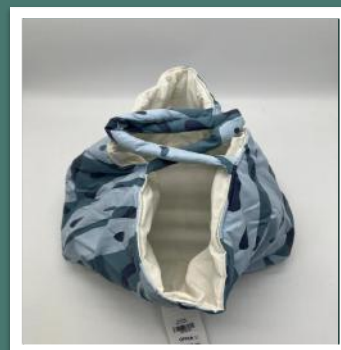

OFFER ITEM RM27

SIZE: 8"(H) 9"(L) 7 1/2"(W)

SOFT BASKET

BP-007002

OFFER PRICE RM23

SIZE: 25.5cm(H) 23cm(L) 19cm(W)

PLEASE NOTE THAT PRODUCT PICTURE COLOR MAY VARY SLIGHTLY FROM YOUR MONITOR

Tote Bags & Shopping Bags