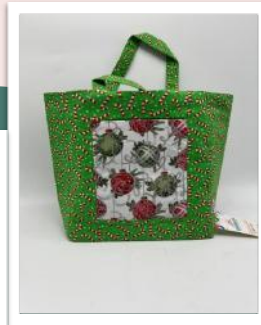

PLEASE NOTE THAT PRODUCT PICTURE COLOR MAY VARY SLIGHTY FROM YOUR MONITOR

Christmas Products

X'MAS TOTE BAG (SMALL)

XM-010001

RM60

SIZE: 25.4cm(H) 11.43cm(L) 22.86cm(W)

STRAP: 44.45cm(L) 2.5cm(W)

X'MAS TOTE BAG (BIG)