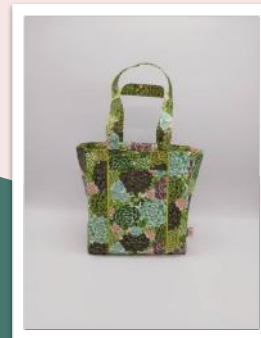

STRAP: 2.5cm(W) 50cm (L)

PLEASE NOTE THAT PRODUCT PICTURE COLOR MAY VARY SLIGHTY FROM YOUR MONITOR

Tote Bags & Shopping Bags

TOTE BAG A WITH POCKET (NEW)

BP-011007

RM60

SIZE: 25cm(H) 14cm(L) 10cm(W)

STRAP: 2.5cm(W) 43cm(L)

TOTE BAG A WITH POCKET

BP-011005

RM40

SIZE: 25cm(H) 22cm(L) 10cm(W)

TOTE BAG A (REVERSIBLE)

BP-011006

RM85

SIZE: 25cm(H) 22cm(L) 11cm(W)

STRAP: 44cm(L)

PLEASE NOTE THAT PRODUCT PICTURE COLOR MAY VARY SLIGHTLY FROM YOUR MONITOR

Tote Bags & Shopping Bags

TOTE BAG B
BP-017002

RM75

SIZE: 38cm(H) 35cm(L) 10cm(W)

STRAP: 2.5cm(W) 104cm(L)

TOTE BAG A WITH ZIP (BATIK)
BP-011008-BK