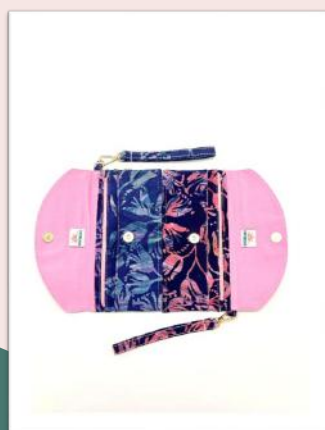

DAYBREAK

PLEASE NOTE THAT PRODUCT PICTURE COLOR MAY VARY SLIGHTLY FROM YOUR MONITOR