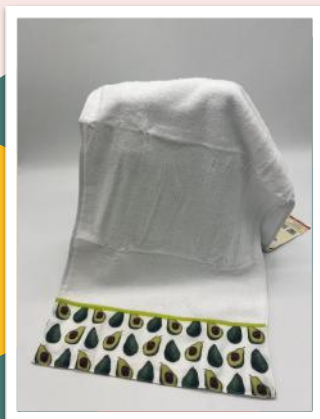

HAND TOWEL AVOCADO PRINTED (B)
KB-005029
RM22
SIZE: 29"(L) 13.5"(W)

PLEASE NOTE THAT PRODUCT PICTURE COLOR MAY VARY SLIGHTLY FROM YOUR MONITOR