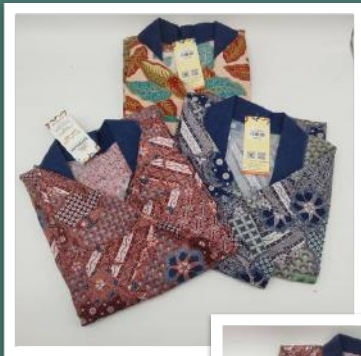

Additional Batik Products

BATIK CARDIGAN

CD-001001

RM130

SIZE: 77cm(H) 63.5cm(L)