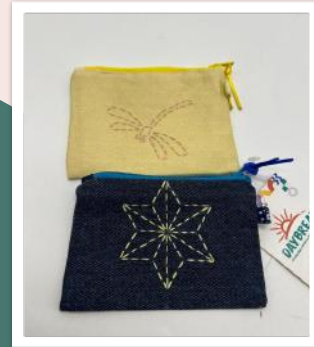

SIZE: 10cm(H) 21cm(L) 12cm(W)

TISSUE PACK COVER SET

AS-005005

RM19

SIZE: 19cm(H) 7cm(L) 9.5cm(W)

STRAP: 1.2cm x 20.3cm

PLEASE NOTE THAT PRODUCT PICTURE COLOR MAY VARY SLIGHTLY FROM YOUR MONITOR

Coin Pouches & Batik Pouches

Coin Pouches & Batik Pouches

SASHIKO COIN POUCH
BP-034002

RM18

SIZE: 11cm(H) 12cm(L) 0.5cm(W)

BATIK COIN POUCH
BP-034001

RM15

SIZE: 11cm(H) 12cm(L) 0.5cm(W)

DESIGN COIN POUCH WITH RING
BP-034003