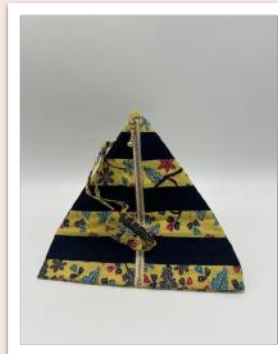

RM55

SIZE: H-12.5cm L- 25cm (Top) 14cm (Bottom)

STRAP: 1.5cm x 37cm

TRIANGLE POUCH - BATIK
BP-010007-BK

RM45

SIZE: 20cm(H) 21.5cm(L)

STRAP: 1.5cm x 30.5cm

PLEASE NOTE THAT PRODUCT PICTURE COLOR MAY VARY SLIGHTLY FROM YOUR MONITOR