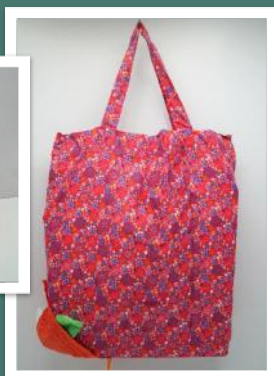

DUMPLING BAG (SMALL)

BP-030003

OFFER PRICE RM42

SIZE: 9"(H) 25"(L)

STRAP: 36" x 2"

DUMPLING BAG (BIG)

BP-030004

OFFER PRICE RM58

SIZE: 11"(H) 29"(L)

STRAP: 36" x 2"

VEG. SHOPPING BAG PEACH (F)

BP-039001-F

OFFER PRICE RM18

SIZE: 16 1/2"(H) 16 1/2"(L)

STRAP: 16 1/2" x 1"

VEG. SHOPPING BAG TANGERINE (F)

BP-040001-F

OFFER PRICE RM18

SIZE: 16 1/2"(H) 16 1/2"(L)

STRAP: 16 1/2" x 1"

PLEASE NOTE THAT PRODUCT PICTURE COLOR MAY VARY SLIGHTLY FROM YOUR MONITOR

Sling Bags

Sling Bags

BATIK & DENIM SLING BAG
BP-036009