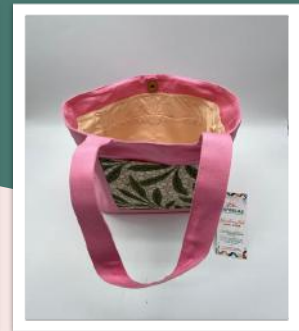

BP-032001

RM60

SIZE: 35cm(H) 18cm (L) 8cm(W)

STRAP: 2.5cm(W) 50cm (L)

TOTE BAG WITH ANIMAL APPLIQUE (COTTON)

BP-032002

RM25

SIZE: 35cm(H) 18cm (L) 8cm(W)

STRAP: 2.5cm(W) 50cm (L)

PLEASE NOTE THAT PRODUCT PICTURE COLOR MAY VARY SLIGHTY FROM YOUR MONITOR

Tote Bags & Shopping Bags

TOTE BAG A WITH POCKET (NEW)

BP-011007

RM60

SIZE: 25cm(H) 14cm(L) 10cm(W)

STRAP: 2.5cm(W) 43cm(L)

TOTE BAG A WITH POCKET

BP-011005

RM40

SIZE: 25cm(H) 22cm(L) 10cm(W)

TOTE BAG A (REVERSIBLE)

BP-011006

RM85

SIZE: 25cm(H) 22cm(L) 11cm(W)

STRAP: 44cm(L)

PLEASE NOTE THAT PRODUCT PICTURE COLOR MAY VARY SLIGHTLY FROM YOUR MONITOR

Tote Bags & Shopping Bags

TOTE BAG B
BP-017002

RM75

SIZE: 38cm(H) 35cm(L) 10cm(W)

STRAP: 2.5cm(W) 104cm(L)

TOTE BAG A WITH ZIP (BATIK)
BP-011008-BK