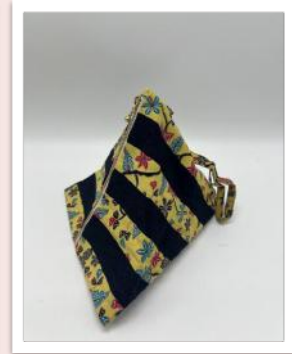

RM55

SIZE: H-12.5cm L- 25cm (Top) 14cm (Bottom)

STRAP: 1.5cm x 37cm

TRIANGLE POUCH - BATIK
BP-010007-BK

RM45

SIZE: 20cm(H) 21.5cm(L)

STRAP: 1.5cm x 30.5cm

PLEASE NOTE THAT PRODUCT PICTURE COLOR MAY VARY SLIGHTLY FROM YOUR MONITOR