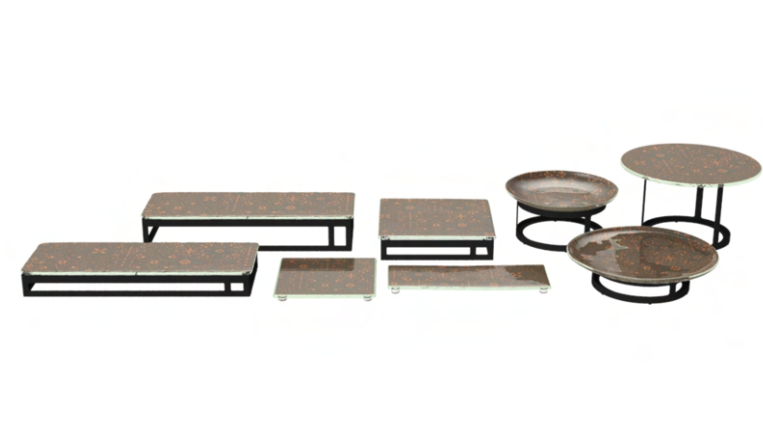

Mid-Century Modern Setup

Receptions In Apricot Gray

Serving Bowl
Silver
6pcs mpack
B2-C2-00-AZZ0230243
D25.7 H8.3cm