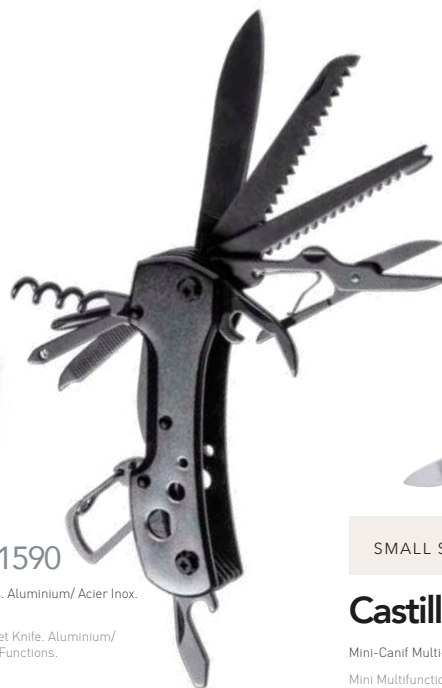

Komit 1590

Canif Multi-Usages. Aluminium/ Acier Inox. 13 Fonctions.
Multifunction Pocket Knife. Aluminium/ Stainless Steel. 13 Functions.

9.3 x 3.3 x 1.9 cm 100 / 10 Print Code: E(1), L1