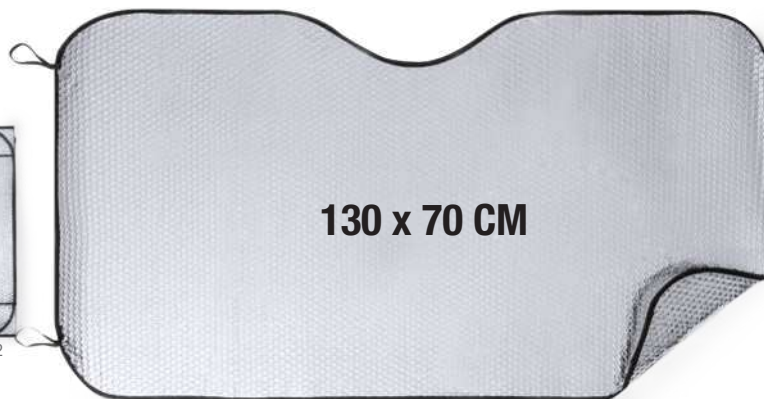

CAR

Xaton 1595

Pare-Soleil. Aluminium Bulles Deux Faces.
Sunshade. Two Bubble Aluminium Sides.

130 x 70 cm 100
 Print Code: H(1)

130 x 70 CM

Harmuny 20413

Pare-Soleil. Aluminium Bulles Deux Faces.
Sunshade. Two Bubble Aluminium Sides.

130 x 70 cm 50 Print Code: H(1)