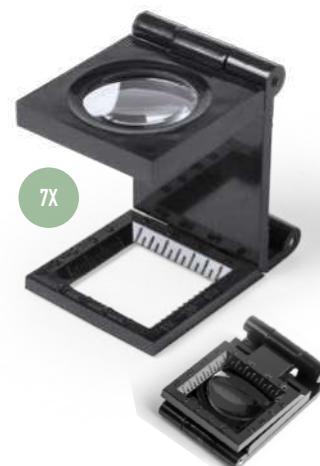

Mauran 7X 8530

Loupe Compte-Fils. Avec Règle de Mesure.
Magnifier. With Ruler for Measurement.

3 x 4.5 x 4.6 cm 600 / 200 Print Code: C(4)