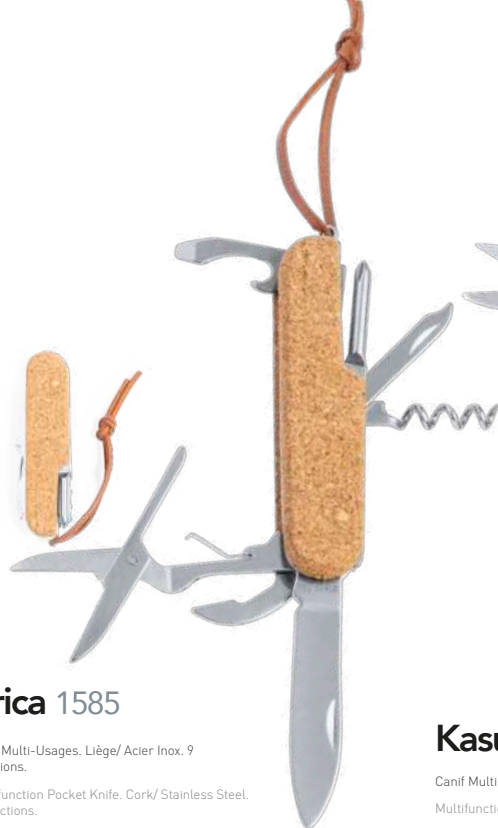

Brica 1585

Canif Multi-Usages. Liège/ Acier Inox. 9 Fonctions.
Multifunction Pocket Knife. Cork/ Stainless Steel. 9 Functions.

9.4 x 2.5 x 1.5 cm 100 / 10
Print Code: E(4), L1