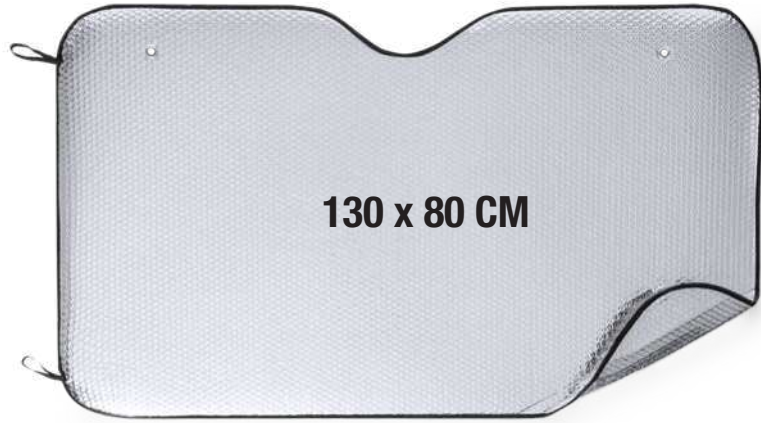

Falnit 5708

Pare-Soleil. Aluminium Bulles Deux Faces.
Sunshade. Two Bubble Aluminium Sides.

130 x 80 cm 100 Print Code: H(1)

130 x 80 CM

Vagón 9173

Pare-Soleil. Aluminium Bulles Deux Faces.
Sunshade. Two Bubble Aluminium Sides.

143 x 74 cm 100 Print Code: H(1)