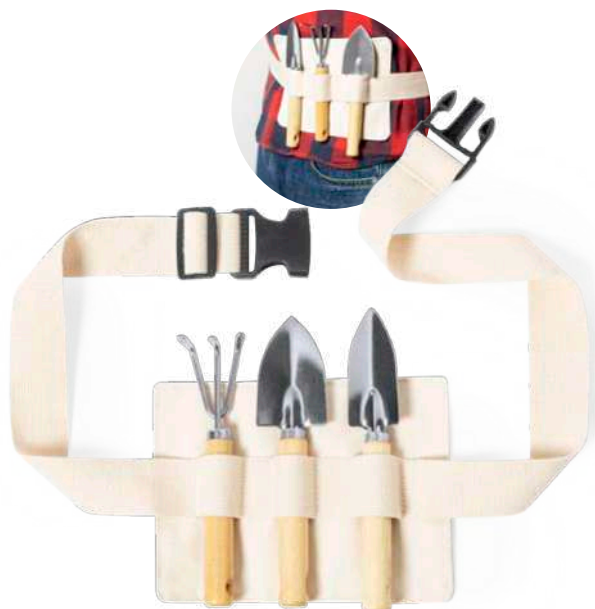

Maurix 1116

Ensemble de Jardinage. Bois/ Métal. 3 Accessoires.
Gardening Set. Wood/ Metal. 3 Accessories.

20 x 18 x 3.5 cm 40 Print Code: G(1), L1, N(8), O