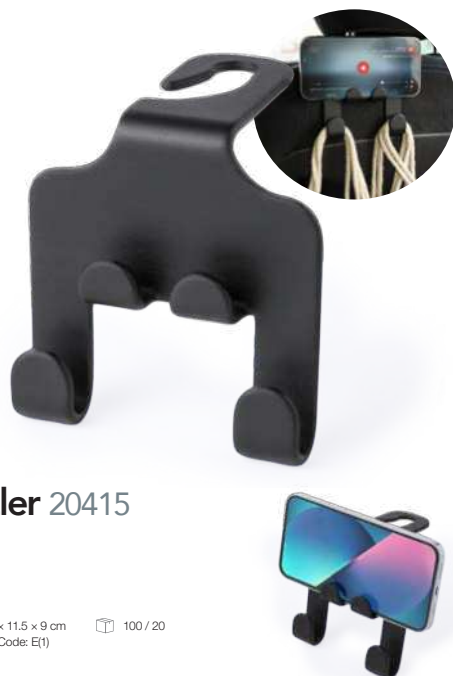

📏 4.6 x 16.8 x 3.1 cm 📦 50 🗑️ Print Code: E(1), L1

NEW!

Afrik 21672

Lampe. 3 Leds. Magnétique. Piles Bouton Incluses.

Torch. 3 Leds. Magnetic. Button Batteries Included.

📏 2.2 x 16 x 1.6 cm 📦 200 / 50 🗑️ Print Code: E(1)