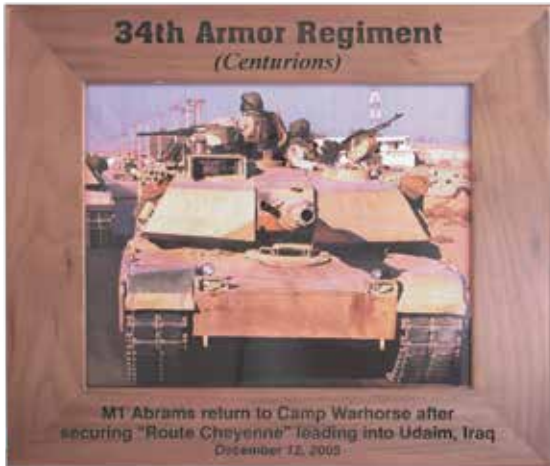

PTF1811
Red Alder Photo Frame
Holds: 8 1/2" x 11"

Frames can hang or stand horizontally or vertically.

PTF546
Red Alder Photo Frame
Holds: 4" X 6"

PTF557
Red Alder Photo Frame
Holds: 5" X 7"

Frames can hang or stand horizontally or vertically.