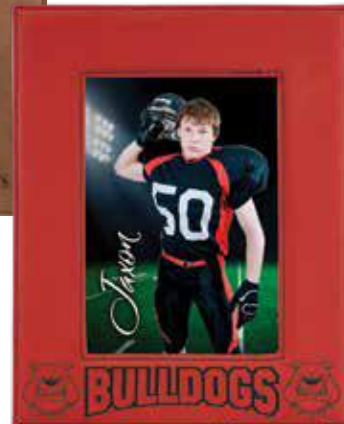

Leatherette & Cork Photo Frames

1. Leatherette Photo Frames
   Holds: 4" x 6"
2. LLF146 Light Brown
   - LLF246 Dark Brown
   - LLF346A Black/Gold
   - LLF446 Rawhide
   - LLF546 Gray
   - LLF846 Pink
   - LLF946 Black/Silver
   - LLF1046 Rustic/Gold
   - LLF1146 Teal
   - LLF1246 Blue/Silver
   - LLF1346 Bamboo
   - LLF1446 White Marble
   - LLF1546 Red

1. Cork Photo Frame
   LCF146 Cork
   Holds: 4" x 6"

1. Leatherette Photo Frames
   Holds: 5" x 7"
2. LLF157 Light Brown
   - LLF257 Dark Brown
   - LLF357A Black/Gold
   - LLF457 Rawhide
   - LLF557 Gray
   - LLF857 Pink
   - LLF957 Black/Silver
   - LLF1057 Rustic/Gold
   - LLF1157 Teal
   - LLF1257 Blue/Silver
   - LLF1357 Bamboo
   - LLF1457 White Marble
   - LLF1557 Red

1. Cork Photo Frame
   LCF157 Cork
   Holds: 5" x 7"

1. Leatherette Photo Frames
   Holds: 8" x 10"
2. LLF1810 Light Brown
   - LLF2810 Dark Brown
   - LLF3810A Black/Gold
   - LLF4810 Rawhide
   - LLF5810 Gray
   - LLF8810 Pink
   - LLF9810 Black/Silver
   - LLF10810 Rustic/Gold
   - LLF11810 Teal
   - LLF12810 Blue/Silver
   - LLF13810 Bamboo
   - LLF14810 White Marble
   - LLF15810 Red

1. Cork Photo Frame
   LCF1810 Cork
   Holds: 8" x 10"