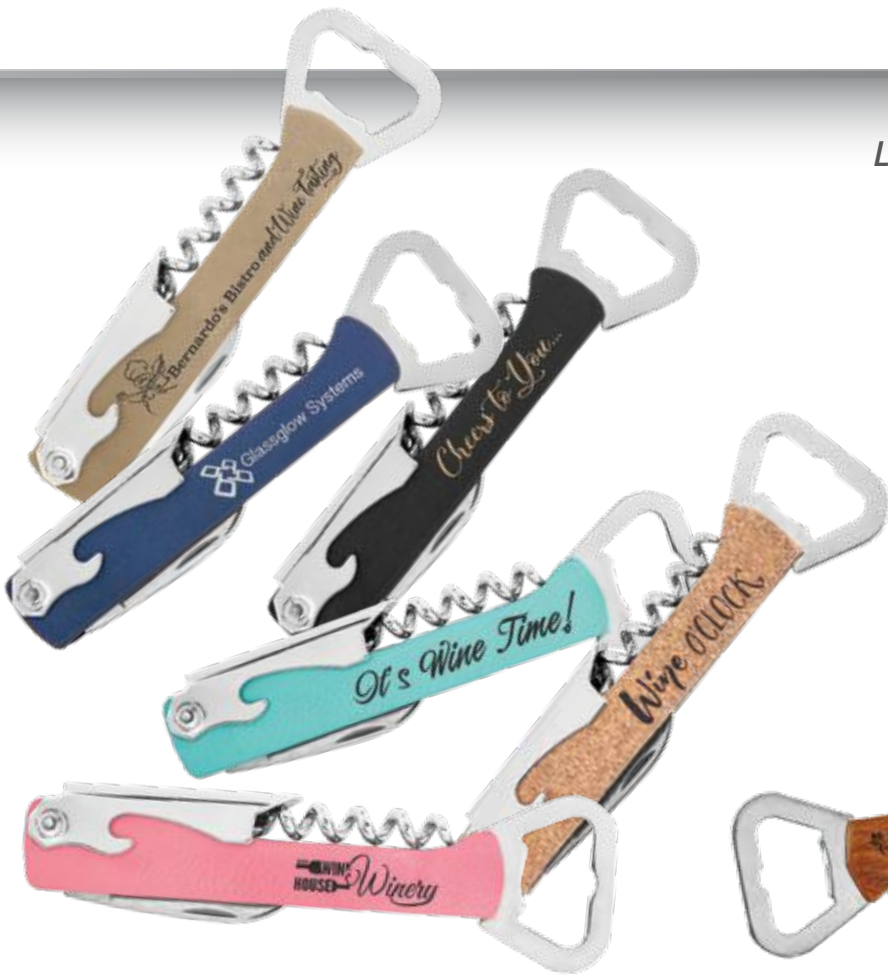

Leatherette Rectangle Bottle Opener Keychains

Size: 2 3/4" x 1 1/2"

- GFT530 Light Brown
- GFT531 Dark Brown
- GFT532A Black/Gold
- GFT533 Rawhide
- GFT534 Gray
- GFT536 Rosé
- GFT537 Pink
- GFT538 Black/Silver
- GFT733 Rustic/Gold
- GFT539 Teal

GFT776

Bottle Opener with Wood Veneer
Size: 1 1/2" x 7"

Leatherette & Cork Wine Bottle Openers

Leatherette & Cork Wine/Bottle Openers
(Corkscrew with Assist, Bottle Opener and Knife)

Size: 5 1/4"

- GFT1151 Light Brown
- GFT1152 Dark Brown
- GFT1153 Black/Gold
- GFT1154 Rawhide
- GFT1155 Gray
- GFT1156 Pink
- GFT1157 Rosé
- GFT1158 Black/Silver
- GFT1159 Rustic/Gold
- GFT1160 Blue/Silver
- GFT1161 Teal
- GFT1162 Cork
- GFT1163 Bamboo
- GFT1164 Red