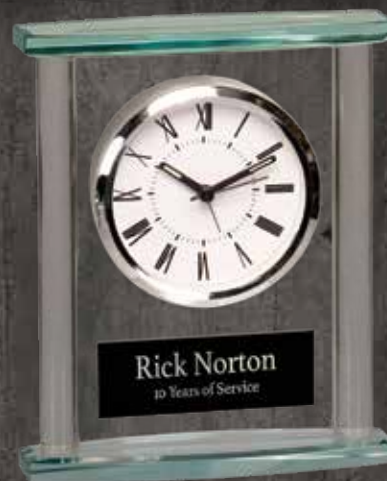

Glass Clocks

GCK101
Arch Glass Clock with
Black Border
Size: 6 1/4"

GCK102
Square Arch Glass Clock with
Black Border
Size: 6 1/4"

GCK003
Square Glass Clock
Size: 7"

GCK001
Arch Glass Clock
Size: 6 1/4"

T133
Rosewood Finish Arch Glass Clock
with Metal Posts
Size: 6 1/2"