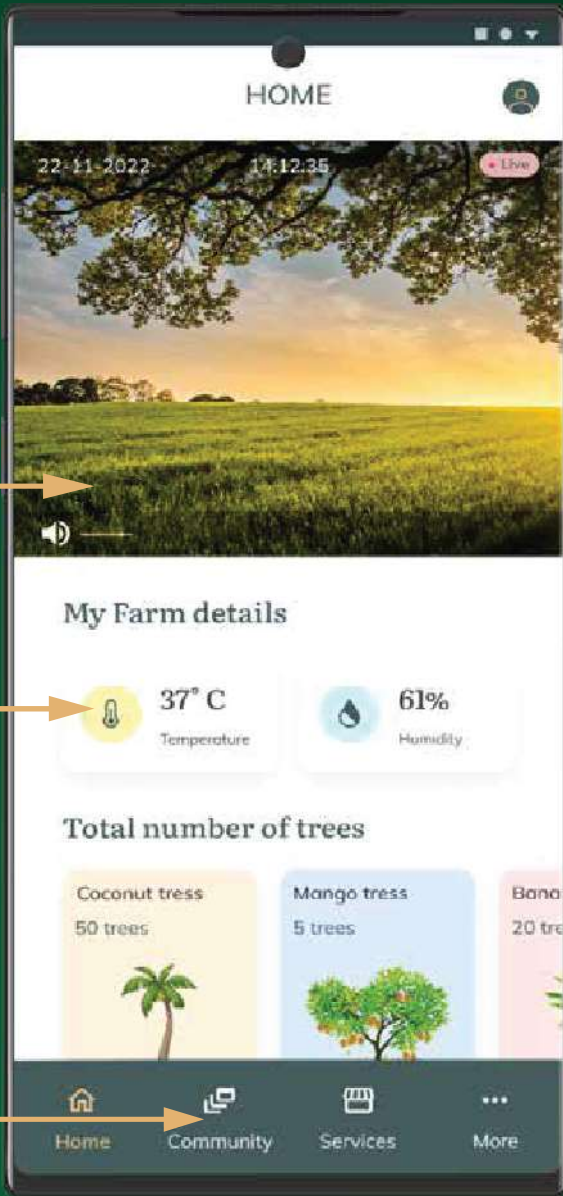

Grow your own produce

3,500 Existing Mango Trees

Vegetable Garden

Timber Plantation

Community Farm

Agriculturalist on call

Drip Irrigation

Smart Farm Technology

Farm maintenance and management

Image shot at site

“Smart” solutions for your needs

Social platform to connect with your farm community

Smart connected IoT device for soil temperature and moisture measurement