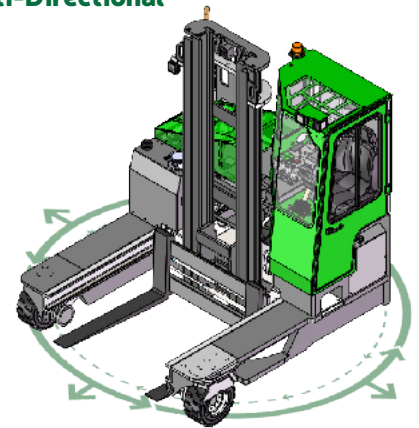

Multi-Directional

Features Include:

- Rubber Mounted Half Open Cabin
- Multi-Direction Operation
- 3 Wheel Hydrostatic Drive
- Load Sensing Steering
- 4 Way Lever Positioning of Wheels
- Hydraulic Oil Cooler

Distributed by:

European Patent No. 2167416; Brazilian Patent No. P10811954-6; Australian Patent No. 2008253242

303 CONCORD STREET,
GREENSBORO,
NORTH CAROLINA 27406

TOLL FREE: 1-877 COMBI 56
TEL: 336-378-8884
INFO@COMBILIFT.COM

combilift.com