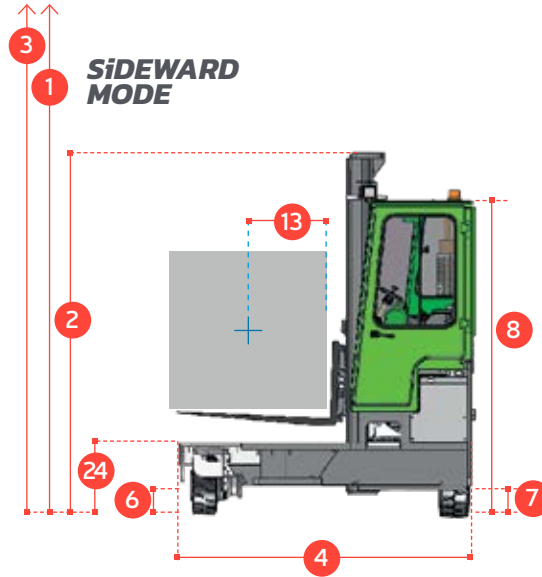

SIDEWARD MODE

REF.	DESCRIPTION	C6,000	C8,000	C10,000
1a	Max. Lift Height		159"	
1b	Freelift Height		0"	
2	Height Mast Closed		113"	
3	Max. (Mast raised)		192"	
4	Overall Length	77"	91"	98"
5	Mast Travel	37"	51"	55"
6	Ground Clearance Under Mast		6"	
7	Ground Clearance to Center of Wheelbase	8"	8"	6"
8	Height Over Cab (Without work lights)		96"	
9	Width		86"	
10	Outside Spread of Fork Arms		53"	
11	Track Front		78"	
12	Frame Opening		55"	
13	Load Center Distance		24"	
14	Overhang Front		10"	
15	Wheelbase	62"	75"	83"
16	Overhang Back		6"	
17	Length From Face of Fork	43"	43"	45"
18	Approach Angle		45°	
19	Ramp Angle		29°	
20	Departure Angle		45°	
21	Forward Tilt		3°	
22	Backward Tilt		5°	
23	Minimum Outside Radius	78"	92"	98"
24	Platform Height		21"	
25	Platform Length	33"	47"	53"
A	Capacity	6,000 lbs	8,000 lbs	10,000 lbs
B	Unladen Weight	13,300 lbs	13,800 lbs	15,000 lbs
C	Maximum Ground Speed		9 mph	
D	Gradeability		15%	
E	3 ltr GM LPG		65 HP	
F	Electrics		12 Volt	
G	Fork Section 6" x 2" x	33"	47"	53"
H	200 / 50 x 10 Front Tire		OD 18" / Width 8"	
I	27 x 10 - 12 Rear Tire		OD 27" / Width 10"	
J	Standard Color		Green and Gray	
K	Suspension Seat		KAB Model 116