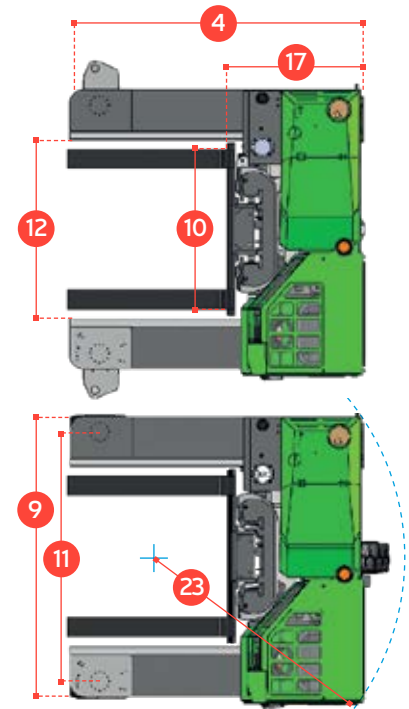

SIDEWARD MODE

REF.	DESCRIPTION	C6,000	C8,000	C10,000
1a	Max. Lift Height		159"	
1b	Freelift Height		0"	
2	Height Mast Closed		113"	
3	Max. (Mast raised)		192"	
4	Overall Length	77"	91"	98"
5	Mast Travel	37"	51"	55"
6	Ground Clearance Under Mast		6"	
7	Ground Clearance to Center of Wheelbase	8"	8"	6"
8	Height Over Cab (Without work lights)		96"	
9	Width		86"	
10	Outside Spread of Fork Arms		53"	
11	Track Front		78"	
12	Frame Opening		55"	
13	Load Center Distance		24"	
14	Overhang Front		10"	
15	Wheelbase	62"	75"	83"
16	Overhang Back		6"	
17	Length From Face of Fork	43"	43"	45"
18	Approach Angle		45°	
19	Ramp Angle		29°	
20	Departure Angle		45°	
21	Forward Tilt		3°	
22	Backward Tilt		5°	
23	Minimum Outside Radius	78"	92"	98"
24	Platform Height		21"	
25	Platform Length	33"	47"	53"
A	Capacity	6,000 lbs	8,000 lbs	10,000 lbs
B	Unladen Weight	13,300 lbs	13,800 lbs	15,000 lbs
C	Maximum Ground Speed		9 mph	
D	Gradeability		15%	
E	3 ltr GM LPG		65 HP	
F	Electrics		12 Volt	
G	Fork Section 6" x 2" x	33"	47"	53"
H	200 / 50 x 10 Front Tire		OD 18" / Width 8"	
I	27 x 10 - 12 Rear Tire		OD 27" / Width 10"	
J	Standard Color		Green and Gray	
K	Suspension Seat		KAB Model 116