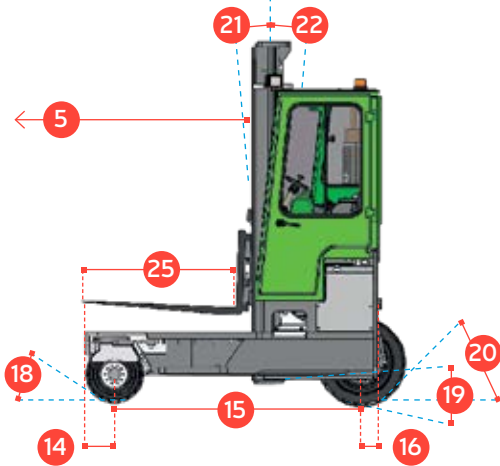

C-SERIES C6,000-C10,000

FRONTAL MODE