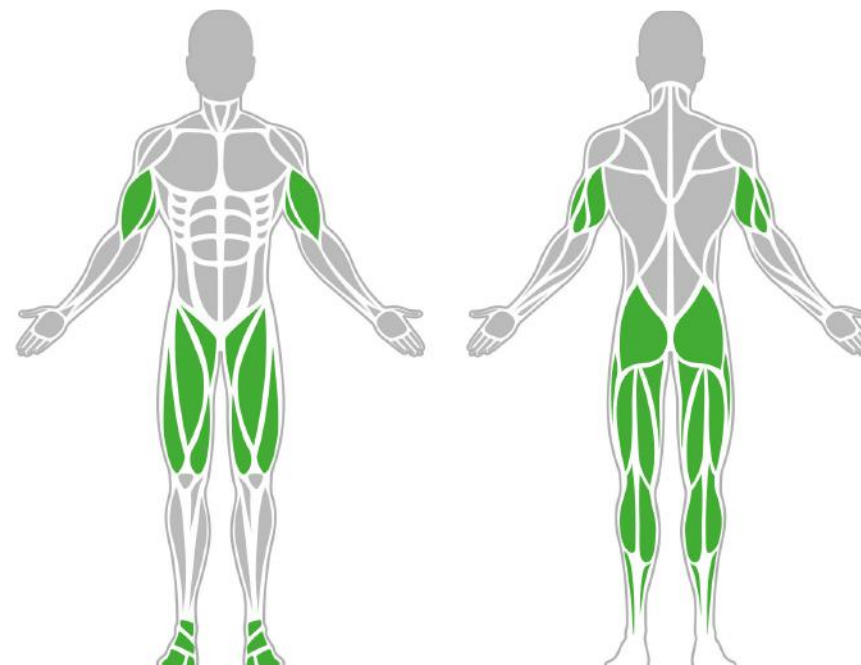

Muscle Groups Focus

Ski Walker

As the Ski Walker is intended to be an excellent cardio and endurance tool, its design and function are inspired by skiing. The device makes it easy to strengthen the trunk, buttocks and thigh muscles without putting any strain on the user's joints, and is therefore highly recommended for all ages.

Attributes

Product code	1-1-311
Certificate	EN 16630, ASTM F3101
Age group	14 + years
Capacity	1 person
Max. weight load	286.60 lbs
Type	Recreational
Difficulty level	Easy

Side View

Plan View

Installation information

Technical specification

Safety surface area	Around 4.92 ft radius
Net weight	218.26 lbs
Material	S235,KO33
Critic fall height	22.83"
Color options	
For more color options, discuss with your sales representative.	