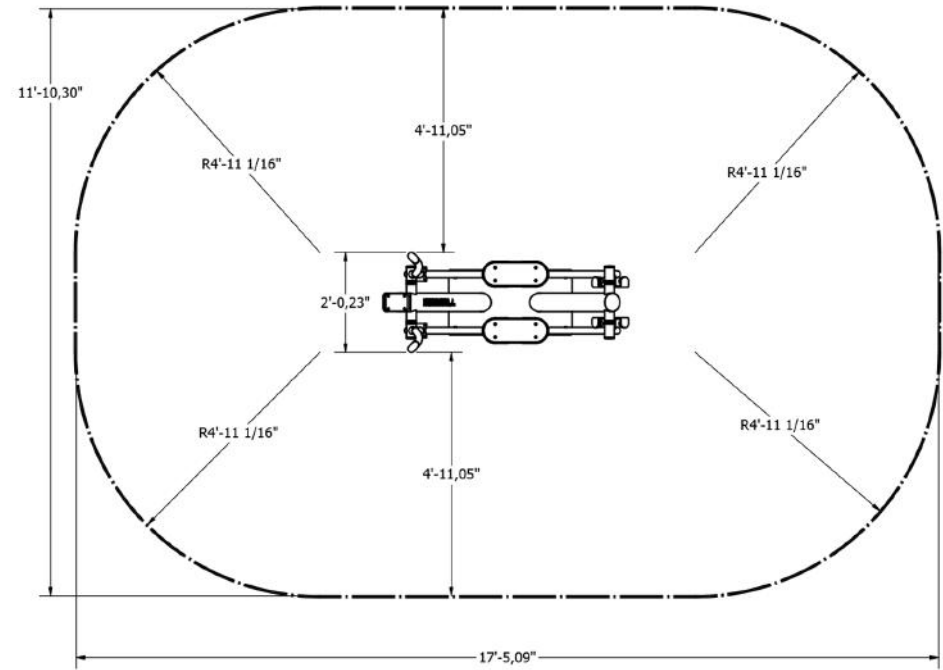

Attributes

Product code	1-1-311
Certificate	EN 16630, ASTM F3101
Age group	14 + years
Capacity	1 person
Max. weight load	286.60 lbs
Type	Recreational
Difficulty level	Easy

Side View

Plan View

Installation information

Number of installers (concrete)	At least 2 people
Total installation time (concrete)	80-140 min.
Number of installers (equipment)	At least 2 people
Total installation time (equipment)	90-120 min.
Excavation volume	40,61 ft ³
Concrete volume	40,61 ft ³
Size of the base structure	31.5 x 7.87 x 31.5 „
Anchoring options	Surface mounted
In combined structures, the volume of concrete required varies.	

Technical specification

Safety surface area	Around 4.92 ft radius
Net weight	218.26 lbs
Material	S235,KO33
Critic fall height	22.83"
Color options	
For more color options, discuss with your sales representative.	