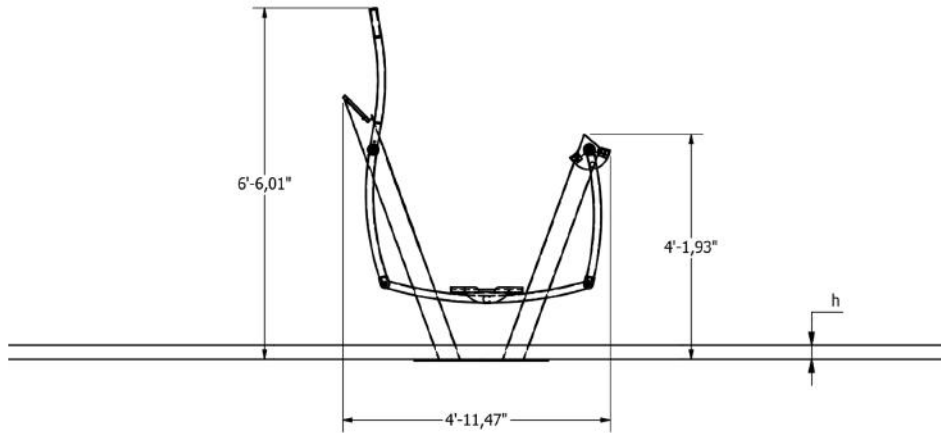

Muscle Groups Focus

Ski Walker

As the Ski Walker is intended to be an excellent cardio and endurance tool, its design and function are inspired by skiing. The device makes it easy to strengthen the trunk, buttocks and thigh muscles without putting any strain on the user's joints, and is therefore highly recommended for all ages.

Attributes

Product code	1-1-311
Certificate	EN 16630, ASTM F3101
Age group	14 + years
Capacity	1 person
Max. weight load	286.60 lbs
Type	Recreational
Difficulty level	Easy

Side View

Plan View

Installation information

Number of installers (concrete)	At least 2 people
Total installation time (concrete)	80-140 min.
Number of installers (equipment)	At least 2 people
Total installation time (equipment)	90-120 min.
Excavation volume	40,61 ft ³
Concrete volume	40,61 ft ³
Size of the base structure	31.5 x 7.87 x 31.5 „
Anchoring options	Surface mounted
In combined structures, the volume of concrete required varies.	

Technical specification

Safety surface area	Around 4.92 ft radius
Net weight	218.26 lbs
Material	S235,KO33
Critic fall height	22.83"
Color options	
For more color options, discuss with your sales representative.	