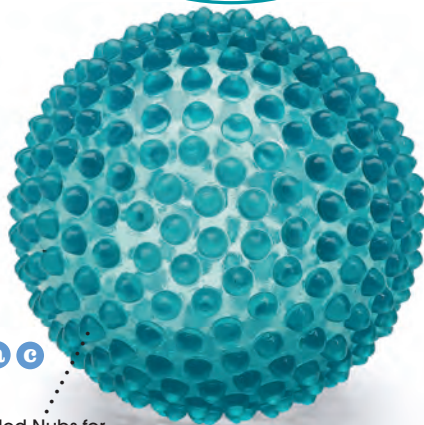

Rounded Nubs for
Worry-Free Play

Stack
In Any
Order!