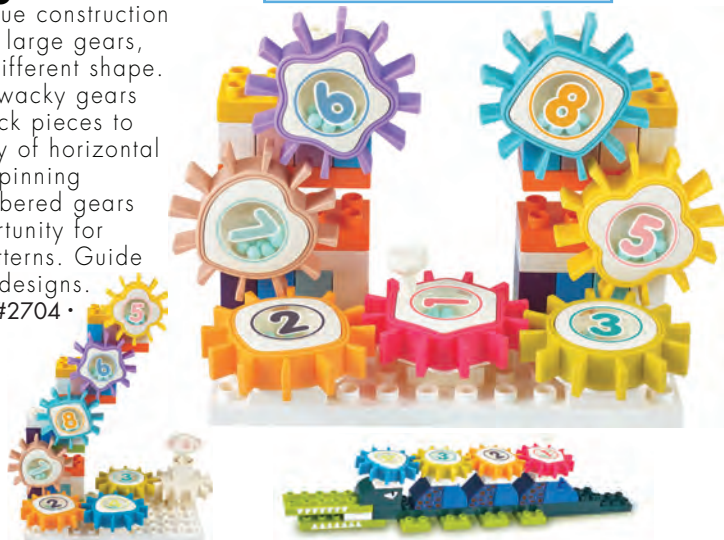

WHIRLY GEARS Building Set

This truly unique construction set features 8 large gears, each with a different shape. Combine the wacky gears with large brick pieces to build a variety of horizontal and vertical spinning designs. Numbered gears provide opportunity for sequential patterns. Guide features 10+ designs. **from 3 years+ • #2704 • a b**

a b

WARNING:
CHOKING HAZARD - Small Parts.
Not for children under 3 years.

Translucent Cores with Beads
for Multi-Sensory Engagement