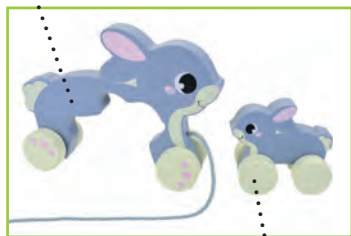

12 months +

PULL ALONG RABBIT & BUNNY

Adorable wooden pair includes a Bunny roller toy that fits lovingly underneath a larger Rabbit pull along. Tug both along for a nice walk, trying not to let Bunny become separated from Rabbit. 7.38" x 5.25" x 2" (18.75 x 13.3 x 5.1 cm).
from 12 months+ • #1032 • **a f**

Tug Rabbit
Across the Floor

Roll Smaller
Bunny on
Any Surface