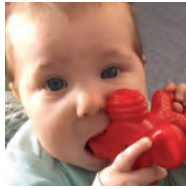

30-36 MONTHS

Brain Builders 2 #2958

Contents: Tumblin' Train | Puzzle Play Trays | Memory Moves | Skills Builders! | Toddler Skills Activity Set* | Seed*.

Birth – 3 months +

SUPER YUMMY

Soft and super chewy, Super Yummy is designed for baby's natural hand-to-mouth movements with an easy-grasp handle and "can't miss" teething knobs on all sides. Baby can explore all 6 uniquely textured surfaces, staying engaged longer. Squeezing the top surprises with a whiff of air & soft whistle. A light vanilla scent provides additional soothing. Recommended by pediatricians for oral stimulation teething relief & encouraging feeding. from **birth+** • #1020 • **dtexclusive** • **b**