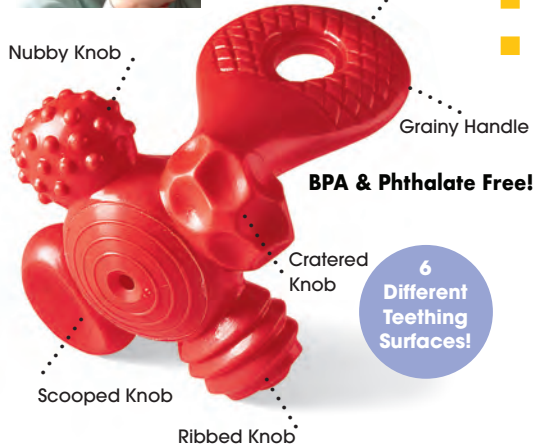

30-36 MONTHS

Brain Builders 2 #2958

Contents: Tumblin' Train | Puzzle Play Trays | Memory Moves | Skills Builders! | Toddler Skills Activity Set* | Seed*.

Birth – 3 months +

SUPER YUMMY

Soft and super chewy, Super Yummy is designed for baby's natural hand-to-mouth movements with an easy-grasp handle and "can't miss" teething knobs on all sides. Baby can explore all 6 uniquely textured surfaces, staying engaged longer. Squeezing the top surprises with a whiff of air & soft whistle. A light vanilla scent provides additional soothing. Recommended by pediatricians for oral stimulation teething relief & encouraging feeding. from **birth+** • #1020 • **dtexclusive** • **b**

Nubby Knob

Quilted Handle

Grainy Handle

BPA & Phthalate Free!

6
Different
Teething
Surfaces!

**Sensory
Satisfaction
Guaranteed!**

Connect Boomerings® for take-along play!
[Sold separately page 6.]

RAINBOW RIBBONS