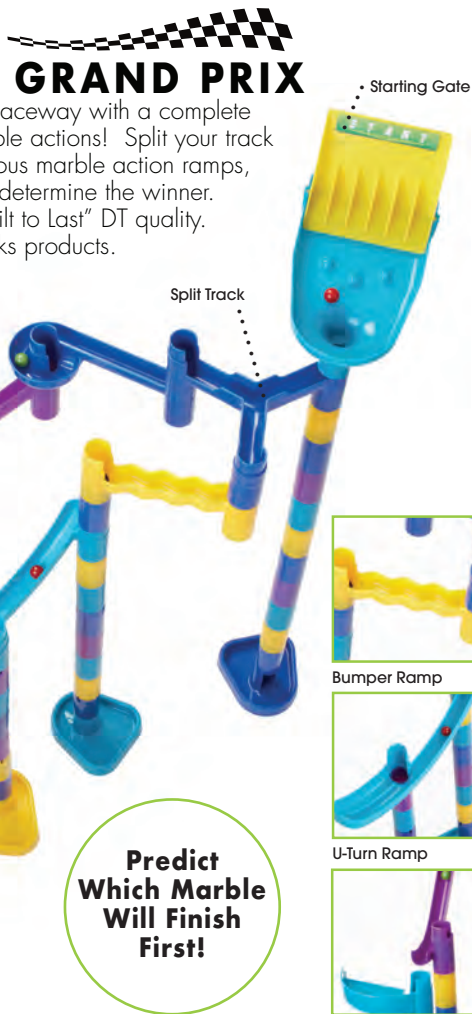

5 years +

MARBLEWORKS® GRAND PRIX

Design your own super-sized marble raceway with a complete circuit! With 8 different exciting marble actions! Split your track into 2 paths, experiment with the various marble action ramps, and then rejoin onto a single track to determine the winner. All marbles end at the finish line. "Built to Last" DT quality. Compatible with previous Marbleworks products. 51 Pieces, 10 Marbles.

from 5 years+ • #3382 • *dtexclusive*

Jump Chute/
Landing Ramp

MARBLEWORKS® BOOSTER PACK

Add cool spiraling action to your raceway. Also includes 3 Feet, 25 Posts, 10 Marbles. #3384 *dtexclusive*

MARBLEWORKS® ULTRA GRAND PRIX SET

Includes #3382 Marbleworks® Grand Prix + #3384 Marbleworks® Booster Pack. 82 Pieces, 20 Marbles. #8216 *dtexclusive*