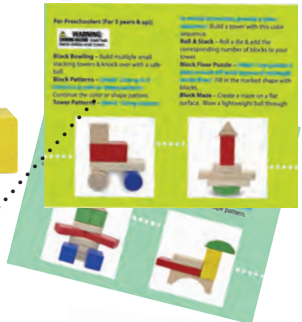

from 19 months+ • #1017 • *atcustom* • **a b f**

Stack & Balance!

Build & Play!

Lots of Play Tips to Grow with the Child

Stack Vertically

CATERPILLAR SORT & STACK

This unique design allows for both vertical & horizontal play, developing a progression of motor & critical thinking skills. Lay out flat for shape identification & sorting. Stack for more shape matching, sequencing and balancing. Remove the shapes for more coordination challenge. 9" (22.9cm) tall stacked.