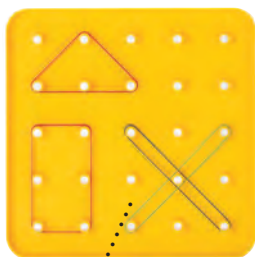

from 19 months+ • #1779 • a b

Push & Pull Shapes Through Elastic Bands

Shape Sorting Bottom

5 Musical Notes & Mallets

Match Shaker Shapes to Stack

19 months – 2 years +

GIANT PEGBOARD®

Our unique award-winning design features 25 easy-to-grasp pegs in 5 different shapes & 25-sided activity board (10.5"/ 26.7cm square) - Pegboard on one side & Geoboard on the other. Shake the translucent star pegs for multi-sensory fun. Pegs can be laced together. Learn a host of early & advanced math concepts with 12 two-sided pattern cards.

from 19 months+ • #1271 • *dtexclusive* • **b e**

Flip Over & Learn Geometry Concepts With Rubber Bands (not incl.)

Rubber Bands Not Recommended for Children Under 3 Years of Age.

Translucent Star Pegs with Rattle Beads