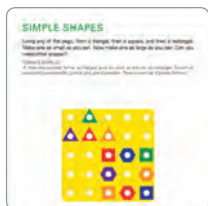

Grows with your child for many levels of discovery!

Toddler Years

- Stacking/Knocking Over
- Color Recognition/Matching
- Shape Recognition
- Number Recognition/Counting

Preschool Years

- Lacing Pegs
- Sorting/Sequencing
- Pattern Recognition
- Letter Recognition
- Creative Designs

School Years

- Addition/Subtraction
- Basic Geometry
- Congruency/Symmetry
- Measurement
- Graphing