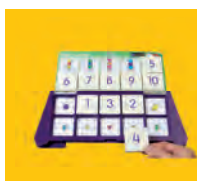

Think It Through

LEARNING TILES

The Fun Way to Learn!

With the Think It Through Learning Tiles hands-on learning system, children from 5 years through early Elementary School years can learn and practice skills in language arts and math at their own level and pace. The self-correcting format allows them to make mistakes without fear of embarrassment, building self-confidence and the desire to learn.

Answer questions by inserting the activity card and placing the 10 tiles correctly in the case.

When finished, flip the case to see if the tile pattern matches the card.

THINK IT THROUGH Learning Tiles DELUXE SET

Includes Learning Tiles Case, Spelling Set, Reading Set and Math 1 Set.
from 5 years+ #8673 **a e**

THINK IT THROUGH Learning Tiles Case

Case to be used with the activity card sets sold below. Includes 10 number tiles.
from 5 years+ #3090

Includes Case and Tiles Only

THINK IT THROUGH Learning Tiles CARD SETS

Each card set features two sets of 25 double-sided cards with illustrated learning challenges of increasing difficulty.
from 5 years+

#3091 SPELLING SET

#3092 READING SET

#3093 MATH 1 SET