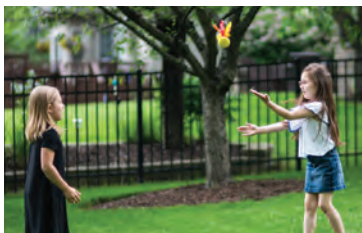

4 fl.oz (118ml) solution.

from 3 years+ • #2765 • **a**

WARNING:
CHOKING HAZARD - Small Parts.
Not for children under 3 years.

Includes
2
Copters!

FEATHER BALL *

Plays like a badminton birdie, but no racquets required. Play solo or with others. Outdoors or in a gym. 9" (22.9cm) high.

from 7 years - Adult • #3025 •

**Volley
With Your
Hands!**

STAR PADDLES *

Star-shaped cover and low-bounce foam ball provide challenging outdoor fun for all levels.

from 5 years - Adult • #3763 •

NEO DISK *