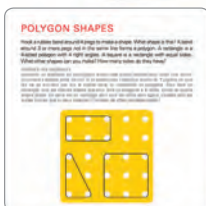

Grows with your child for many levels of discovery!

Toddler Years

- Stacking/Knocking Over
- Color Recognition/Matching
- Shape Recognition
- Number Recognition/Counting

Preschool Years

- Lacing Pegs
- Sorting/Sequencing
- Pattern Recognition
- Letter Recognition
- Creative Designs

School Years

- Addition/Subtraction
- Basic Geometry
- Congruency/Symmetry
- Measurement
- Graphing