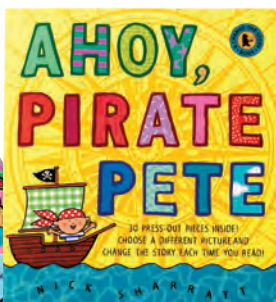

CHANGE-THE-STORY BOOKS

By Nick Sharratt

How do you want the story to go? These engaging interactive books let the reader change the story every time. Inside are 36 press-out pictures to customize your own fairy-tale adventure. Guaranteed to inspire the imagination & induce a ton of giggles.

from 4 years+ • *dtexclusive* •

AHOY, PIRATE PETE
#2277 15pp. board book.

ONCE UPON A TIME
#2054 17pp. board book.

36 Press Out
Pictures