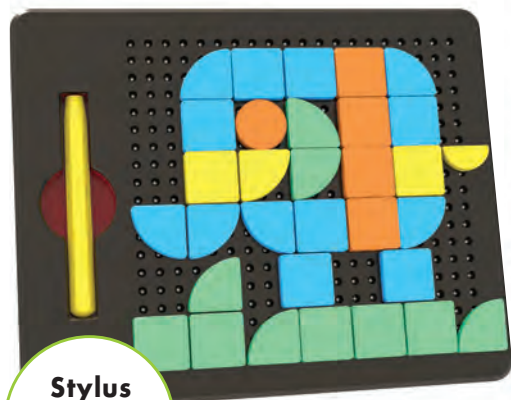

MAGNETIC DESIGN BOARD

This unique design offers 2 different ways to create endless patterns for all skill levels:

1) Design with plug-in shapes, with 100 pieces in 6 shapes & 5 colors.

2) Draw with magnetic beads, with the magnetic stylus pen.

Guide features 50+ designs, including combo creations.

Board 8.5" x 6.7" (21.5 x 17 cm).

from 5 years+ • #3082 • **a b**

⚠ WARNING: