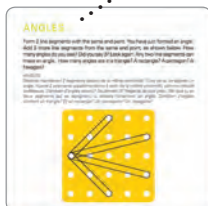

Grows with your child for many levels of discovery!

Toddler Years

- Stacking/Knocking Over
- Color Recognition/Matching
- Shape Recognition
- Number Recognition/Counting

Preschool Years

- Lacing Pegs
- Sorting/Sequencing
- Pattern Recognition
- Letter Recognition
- Creative Designs

School Years

- Addition/Subtraction
- Basic Geometry
- Congruency/Symmetry
- Measurement
- Graphing