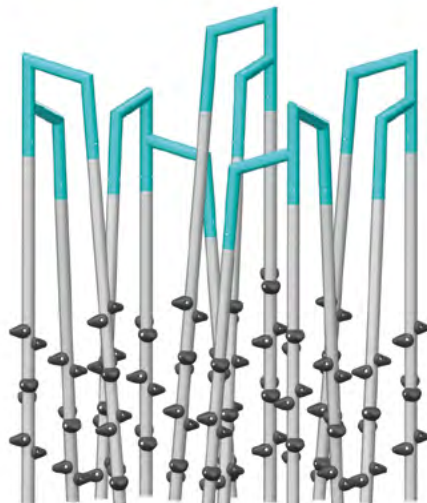

NEW

IMAGINE

ERBA

Discover our brand-new climbing poles!

Sets of climbing tripods designed to challenge muscle strength, balance and coordination – The holds provide safe support for feet and hands. The structure formed by these asymmetrical aluminium tube arches features a verticality sure to stand out in your park.

G-21007
9' Erba

G-21009
10' Erba

G-21010
11' Erba

Jambette.com

The arches are made of premium quality aluminum tubing. Without flanges, the assemblies are discreet and safe for the hands.

The hand grips, which also serve as footrests, are made of ultra-resistant synthetic rubber and are topped with a non-slip texture.

Plan view

G-22002
The 24-mast rectangular set

Plan view

G-22000
The 15-mast diamond set

G-22001
The 12-mast rectangular set

Plan view

Plan view

G-22003
The 18-mast hexagonal set