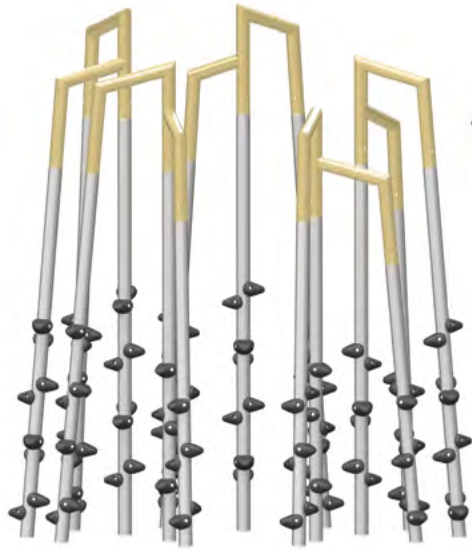

NEW

IMAGINE

ERBA

Discover our brand-new climbing poles!

Sets of climbing tripods designed to challenge muscle strength, balance and coordination – The holds provide safe support for feet and hands. The structure formed by these asymmetrical aluminium tube arches features a verticality sure to stand out in your park.

G-21007
9' Erba

G-21009
10' Erba

G-21010
11' Erba

Jambette.com

The arches are made of premium quality aluminum tubing. Without flanges, the assemblies are discreet and safe for the hands.

The hand grips, which also serve as footrests, are made of ultra-resistant synthetic rubber and are topped with a non-slip texture.

Plan view

G-22002
The 24-mast rectangular set

Plan view

G-22000
The 15-mast diamond set

G-22001
The 12-mast rectangular set

Plan view

Plan view

G-22003
The 18-mast hexagonal set