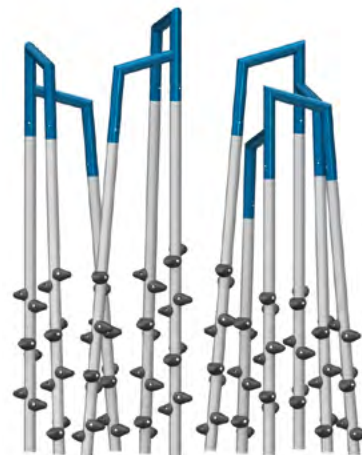

NEW

IMAGINE

ERBA

Discover our brand-new climbing poles!

Sets of climbing tripods designed to challenge muscle strength, balance and coordination – The holds provide safe support for feet and hands. The structure formed by these asymmetrical aluminium tube arches features a verticality sure to stand out in your park.

G-21007
9' Erba

G-21009
10' Erba

G-21010
11' Erba

Jambette.com

The arches are made of premium quality aluminum tubing. Without flanges, the assemblies are discreet and safe for the hands.

The hand grips, which also serve as footrests, are made of ultra-resistant synthetic rubber and are topped with a non-slip texture.

Plan view

G-22002
The 24-mast rectangular set

Plan view

G-22000
The 15-mast diamond set

G-22001
The 12-mast rectangular set

Plan view

Plan view

G-22003
The 18-mast hexagonal set