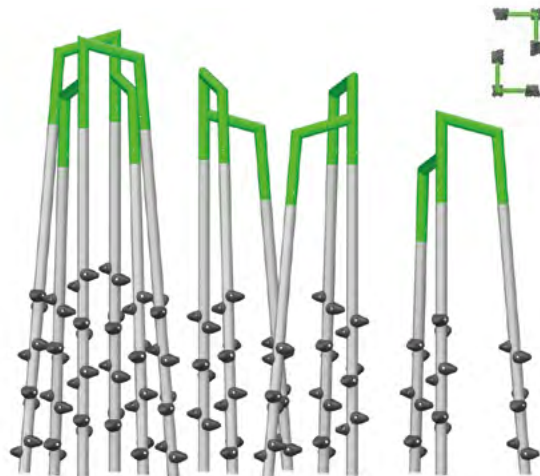

G-22006
The 15-mast trapeze set