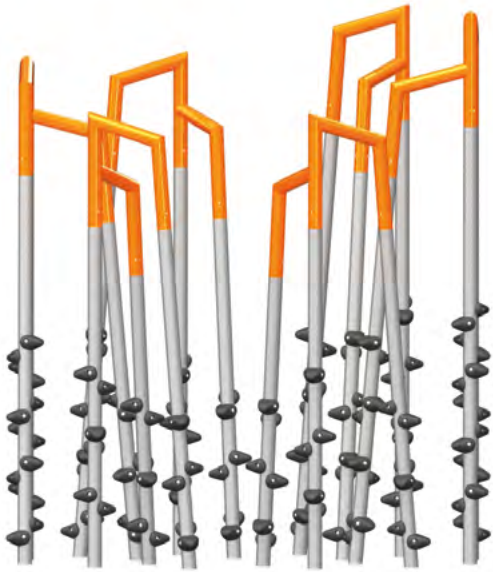

NEW

IMAGINE

ERBA

Discover our brand-new climbing poles!

Sets of climbing tripods designed to challenge muscle strength, balance and coordination – The holds provide safe support for feet and hands. The structure formed by these asymmetrical aluminium tube arches features a verticality sure to stand out in your park.

G-21007
9' Erba

G-21009
10' Erba

G-21010
11' Erba

Jambette.com

The arches are made of premium quality aluminum tubing. Without flanges, the assemblies are discreet and safe for the hands.

The hand grips, which also serve as footrests, are made of ultra-resistant synthetic rubber and are topped with a non-slip texture.

Plan view

G-22002
The 24-mast rectangular set

Plan view

G-22000
The 15-mast diamond set

G-22001
The 12-mast rectangular set

Plan view

Plan view

G-22003
The 18-mast hexagonal set

Installation on concrete slab 12" / 0.3 m in the ground

MATERIALS AND WARRANTIES

- Aluminum arch tubes (lifetime warranty)
- EPDM rubber hand and foot holds (3-year warranty)
- Stainless steel hardware (lifetime warranty)