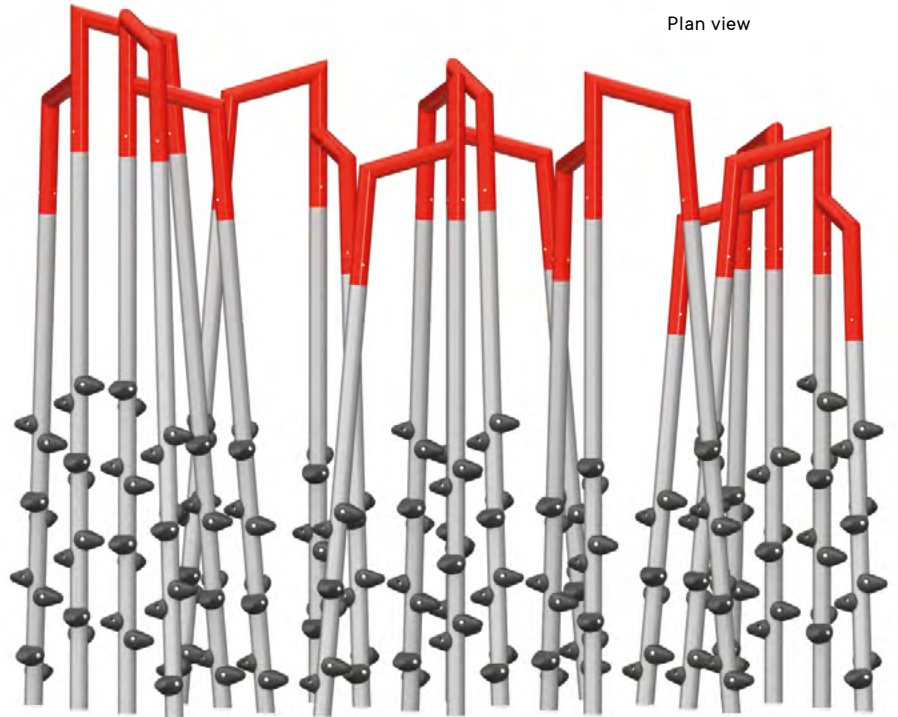

NEW

IMAGINE

ERBA

Discover our brand-new climbing poles!

Sets of climbing tripods designed to challenge muscle strength, balance and coordination – The holds provide safe support for feet and hands. The structure formed by these asymmetrical aluminium tube arches features a verticality sure to stand out in your park.

G-21007
9' Erba

G-21009
10' Erba

G-21010
11' Erba

Jambette.com

The arches are made of premium quality aluminum tubing. Without flanges, the assemblies are discreet and safe for the hands.

The hand grips, which also serve as footrests, are made of ultra-resistant synthetic rubber and are topped with a non-slip texture.

Plan view

G-22002
The 24-mast rectangular set

Plan view

G-22000
The 15-mast diamond set

G-22001
The 12-mast rectangular set

Plan view

Plan view

G-22003
The 18-mast hexagonal set