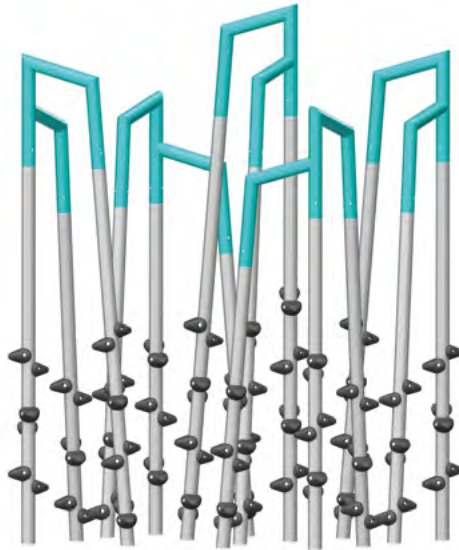

NEW

IMAGINE

ERBA

Discover our brand-new climbing poles!

Sets of climbing tripods designed to challenge muscle strength, balance and coordination – The holds provide safe support for feet and hands. The structure formed by these asymmetrical aluminium tube arches features a verticality sure to stand out in your park.

G-21007
9' Erba

G-21009
10' Erba

G-21010
11' Erba

Jambette.com

The arches are made of premium quality aluminum tubing. Without flanges, the assemblies are discreet and safe for the hands.

The hand grips, which also serve as footrests, are made of ultra-resistant synthetic rubber and are topped with a non-slip texture.

Plan view

G-22002
The 24-mast rectangular set

Plan view

G-22000
The 15-mast diamond set

G-22001
The 12-mast rectangular set

Plan view

Plan view

G-22003
The 18-mast hexagonal set