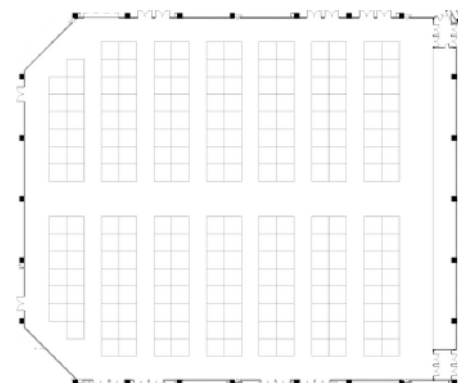

HALL DETAILS

Pre - Function Hall

Floor area

1,498.5 sq.m

Dimensions

81 L x 18.5 W x 8 Hm.

Floor loading

500 kg/sq.m

Main Hall

Floor area

4,464 sq.m

Dimensions

72 L x 62 W x (13) (15) Hm.

Floor loading

1,000 kg/sq.m

Capacity (People)

Standard booth (3x3)

218

Full Standing Mode

- Total 6,000 standing based on 2,627 sq.m floor area

Theatre Mode

- Total 4,000-4,090 seats
 - 2,880 floor seats
 - 1,210 retractable seats
 - 1,120 seats with control desk of 5.6 x 8.5 m. in middle of retractable seats

Banquet Mode

- Total 1,560 seats
 - 156 x 1.8 m. round tables at 10 people per table

Exhibition Mode

- Total 218 booths, each measuring 3 x 3 m., can be accommodated with power and communication fiber optic for each booth