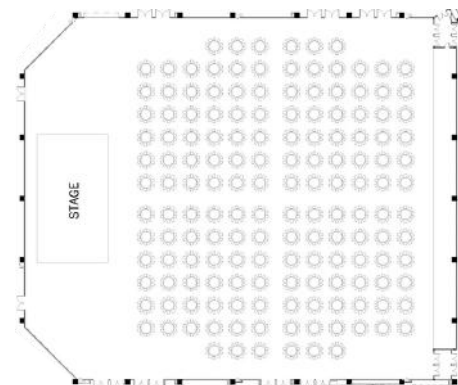

HALL DETAILS

Pre - Function Hall

Floor area

1,498.5 sq.m

Dimensions

81 L x 18.5 W x 8 Hm.

Floor loading

500 kg/sq.m

Main Hall

Floor area

4,464 sq.m

Dimensions

72 L x 62 W x (13) (15) Hm.

Floor loading

1,000 kg/sq.m

Capacity (People)

Standard booth (3x3)

218

Full Standing Mode

- Total 6,000 standing based on 2,627 sq.m floor area

Theatre Mode

- Total 4,000-4,090 seats
 - 2,880 floor seats
 - 1,210 retractable seats
 - 1,120 seats with control desk of 5.6 x 8.5 m. in middle of retractable seats

Banquet Mode

- Total 1,560 seats
 - 156 x 1.8 m. round tables at 10 people per table

Exhibition Mode

- Total 218 booths, each measuring 3 x 3 m., can be accommodated with power and communication fiber optic for each booth