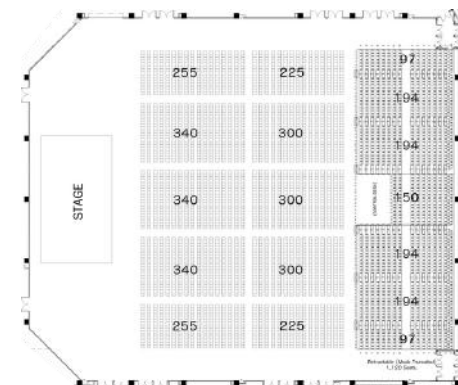

HALL DETAILS

Pre - Function Hall

Floor area

1,498.5 sq.m

Dimensions

81 L x 18.5 W x 8 Hm.

Floor loading

500 kg/sq.m

Main Hall

Floor area

4,464 sq.m

Dimensions

72 L x 62 W x (13) (15) Hm.

Floor loading

1,000 kg/sq.m

Capacity (People)

Standard booth (3x3)

218

Full Standing Mode

- Total 6,000 standing based on 2,627 sq.m floor area

Theatre Mode

- Total 4,000-4,090 seats
 - 2,880 floor seats
 - 1,210 retractable seats
 - 1,120 seats with control desk of 5.6 x 8.5 m. in middle of retractable seats

Banquet Mode

- Total 1,560 seats
 - 156 x 1.8 m. round tables at 10 people per table

Exhibition Mode

- Total 218 booths, each measuring 3 x 3 m., can be accommodated with power and communication fiber optic for each booth