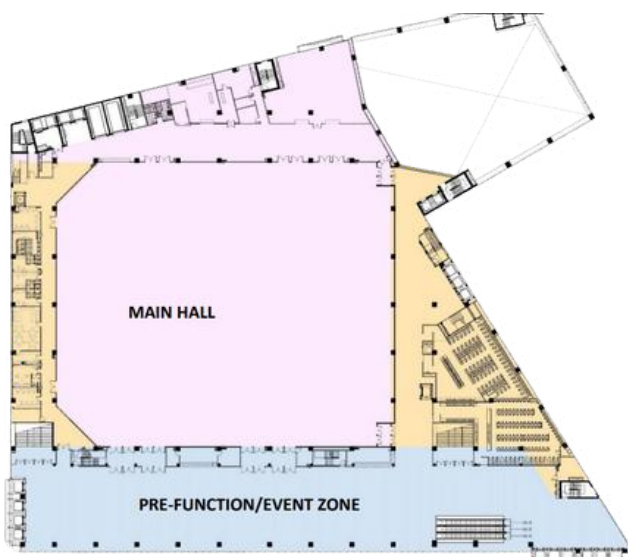

HALL DETAILS

Pre - Function Hall

Floor area

1,498.5 sq.m

Dimensions

81 L x 18.5 W x 8 Hm.

Floor loading

500 kg/sq.m

Main Hall

Floor area

4,464 sq.m

Dimensions

72 L x 62 W x (13) (15) Hm.

Floor loading

1,000 kg/sq.m

Capacity (People)

Standard booth (3x3)

218

Full Standing Mode

- Total 6,000 standing based on 2,627 sq.m floor area

Theatre Mode

- Total 4,000-4,090 seats
 - 2,880 floor seats
 - 1,210 retractable seats
 - 1,120 seats with control desk of 5.6 x 8.5 m. in middle of retractable seats

Banquet Mode

- Total 1,560 seats
 - 156 x 1.8 m. round tables at 10 people per table

Exhibition Mode

- Total 218 booths, each measuring 3 x 3 m., can be accommodated with power and communication fiber optic for each booth