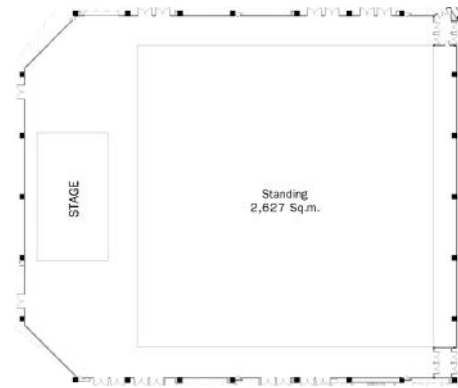

HALL DETAILS

Pre - Function Hall

Floor area

1,498.5 sq.m

Dimensions

81 L x 18.5 W x 8 Hm.

Floor loading

500 kg/sq.m

Main Hall

Floor area

4,464 sq.m

Dimensions

72 L x 62 W x (13) (15) Hm.

Floor loading

1,000 kg/sq.m

Capacity (People)

Standard booth (3x3)

218

Full Standing Mode

- Total 6,000 standing based on 2,627 sq.m floor area

Theatre Mode

- Total 4,000-4,090 seats
 - 2,880 floor seats
 - 1,210 retractable seats
 - 1,120 seats with control desk of 5.6 x 8.5 m. in middle of retractable seats

Banquet Mode

- Total 1,560 seats
 - 156 x 1.8 m. round tables at 10 people per table

Exhibition Mode

- Total 218 booths, each measuring 3 x 3 m., can be accommodated with power and communication fiber optic for each booth