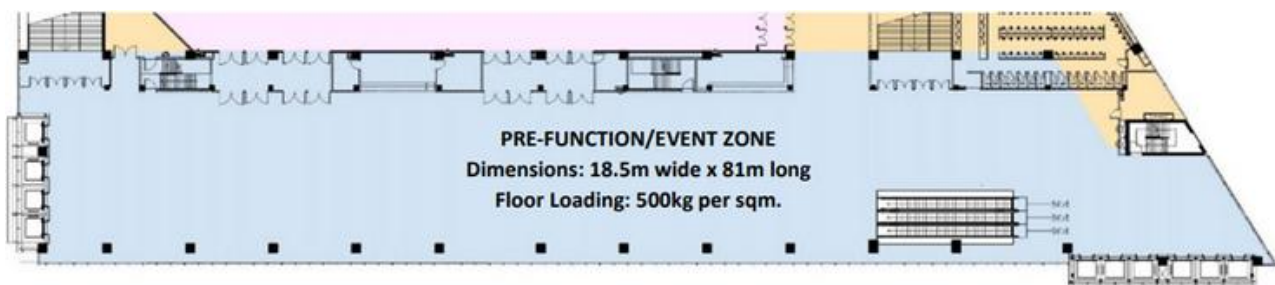

HALL DETAILS

Pre - Function Hall

Floor area

1,498.5 sq.m

Dimensions

81 L x 18.5 W x 8 Hm.

Floor loading

500 kg/sq.m

Main Hall

Floor area

4,464 sq.m

Dimensions

72 L x 62 W x (13) (15) Hm.

Floor loading

1,000 kg/sq.m

Capacity (People)

Standard booth (3x3)

218

Full Standing Mode

- Total 6,000 standing based on 2,627 sq.m floor area

Theatre Mode

- Total 4,000-4,090 seats
 - 2,880 floor seats
 - 1,210 retractable seats
 - 1,120 seats with control desk of 5.6 x 8.5 m. in middle of retractable seats

Banquet Mode

- Total 1,560 seats
 - 156 x 1.8 m. round tables at 10 people per table

Exhibition Mode

- Total 218 booths, each measuring 3 x 3 m., can be accommodated with power and communication fiber optic for each booth