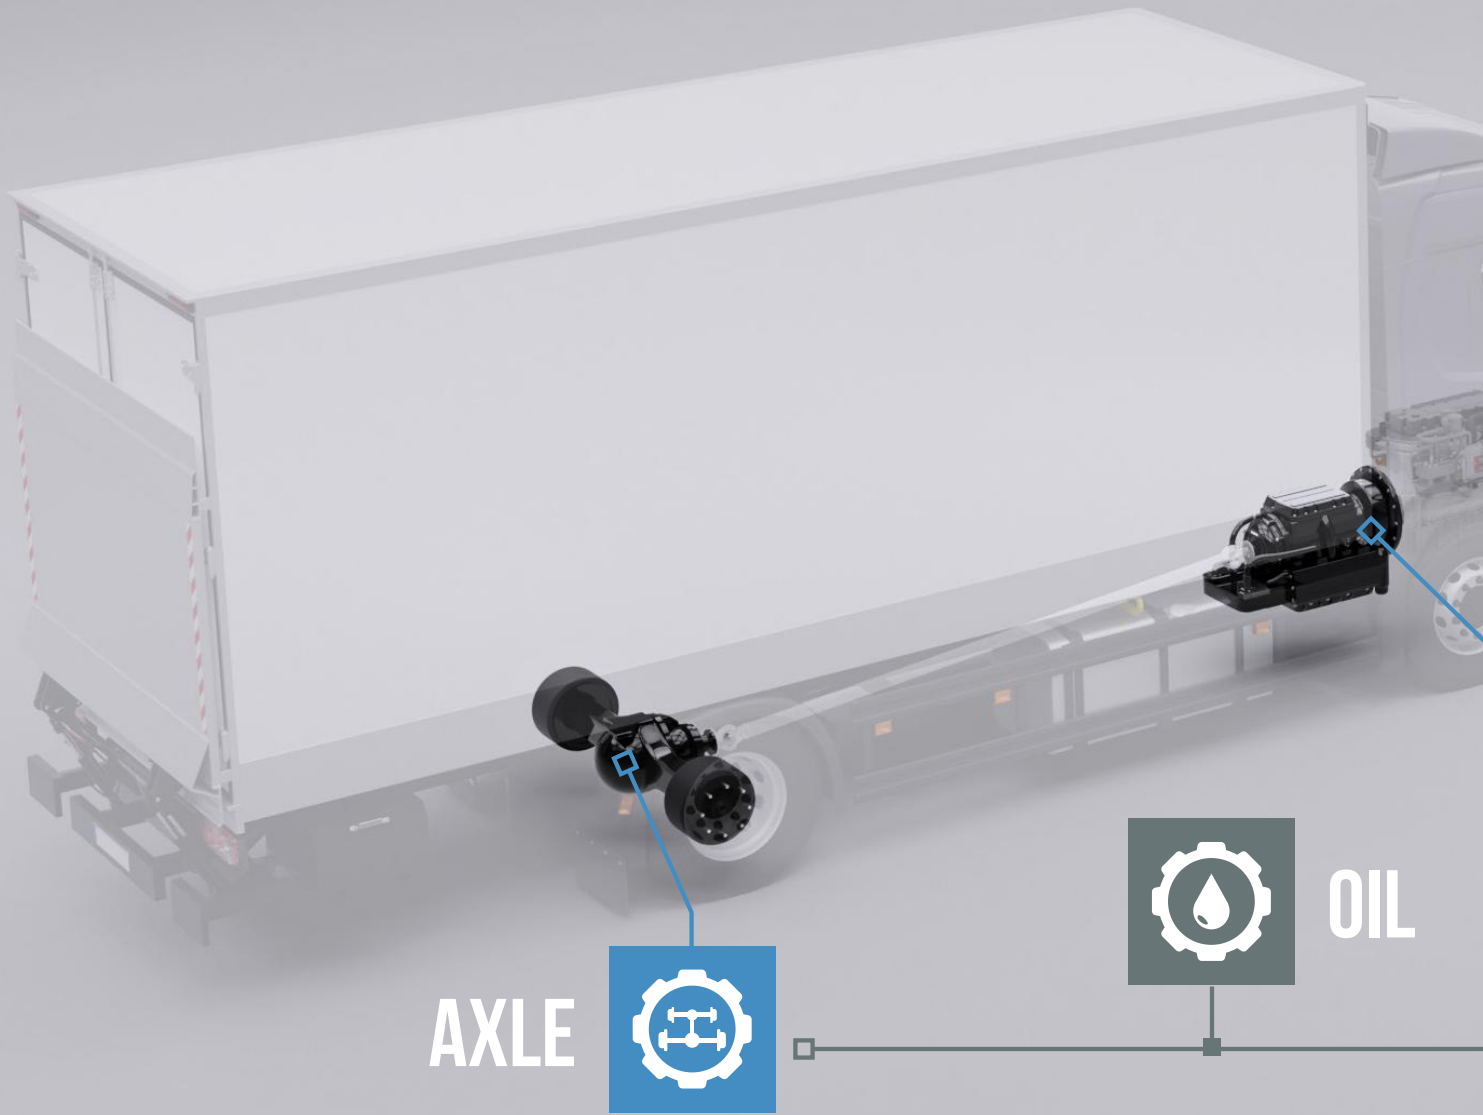

POWERTRAIN DIVISION

For industrial vehicles, trucks, buses
and construction equipments

 Your powertrain specialist!

AXLES

Axles specialist for heavy duty vehicles.

- **DANA**
- **MERITOR**
- **ZF**
- **KESSLER**

- ZF
- EATON
- DANA SPICER
- DANA GRAZIANO
- ALLISON
- VOITH
- DAF
- IVECO
- MAN
- MERCEDES
- RENAULT TRUCKS
- SCANIA
- VOLVO

Spare parts, New, Reman or Rebuilt according to OEM quality standard requirements.