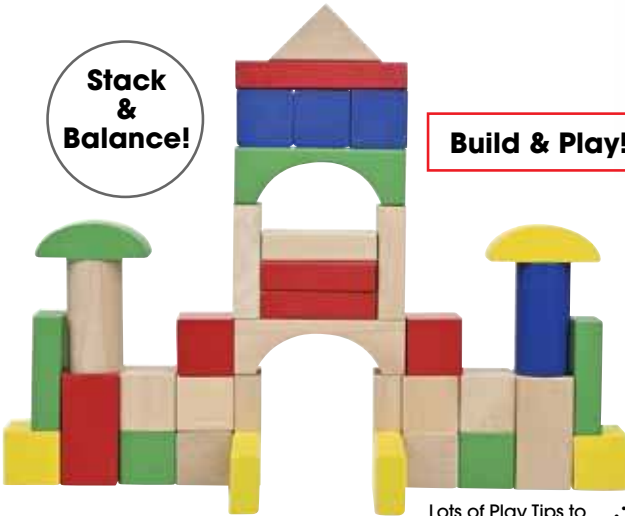

from 12 months+ • #1031 • a b

Fun Facial Expressions

Fun Tactile Shapes

Stack In Any Order!

Connect Back-to-Back & Spin Like a Top

STACK & BUILD WOOD BLOCKS

Little ones will delight in strengthening motor coordination & exercising creative thinking with this set of 50 blocks made of maplewood & teawood. The included guide features 8 designs to get started, along with 19 suggested activities to progress the learning. 50 blocks in 9 shapes & 5 colors.

from **19 months+** • #1017 • *dtcustom* • **a b f**

Stack & Balance!

Build & Play!

Lots of Play Tips to Grow with the Child

CATERPILLAR SORT & STACK

This unique design allows for both vertical & horizontal play, developing a progression of motor & critical thinking skills. Lay out flat for shape identification & sorting. Stack for more shape matching, sequencing and balancing. Remove the shapes for more coordination challenge. 9" (22.9cm) tall stacked.