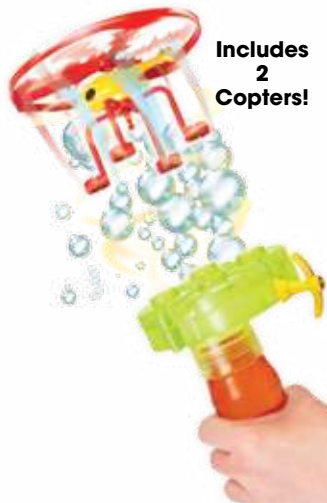

Thrust
Controller

Hose
Connector

Launcher
Base

SKY SPIN DELUXE

Pull the cord & watch it soar high & far. Fun for all ages.

1 launcher & 4 large wings 10" (25.4cm) diam.

For outdoor use only.

from 6 years+ • #3795 • **a b**

WARNING:
CHOKING HAZARD - Small Parts.
Not for children under 3 years.

Easy-Grip
Handle

SKY SPIN

1 launcher &
2 large wings.
#3745

SKY SPIN WINGS 2 PACK

2 large wings. #3567

BUBBLE CHOPPER *

Pull ripcord to launch copter
with a stream of bubbles!

4 fl.oz (118ml) solution.

from 3 years+ • #2765 • **a**

WARNING:
CHOKING HAZARD - Small Parts.
Not for children under 3 years.

Includes
2
Copters!

FEATHER BALL *

Plays like a badminton birdie, but no racquets required. Play solo or with others. Outdoors or in a gym. 9" (22.9cm) high.