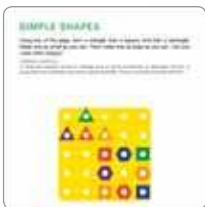

Grows with your child for many levels of discovery!

Toddler Years

- Stacking/Knocking Over
- Color Recognition/Matching
- Shape Recognition
- Number Recognition/Counting

Preschool Years

- Lacing Pegs
- Sorting/Sequencing
- Pattern Recognition
- Letter Recognition
- Creative Designs

School Years

- Addition/Subtraction
- Basic Geometry
- Congruency/Symmetry
- Measurement
- Graphing