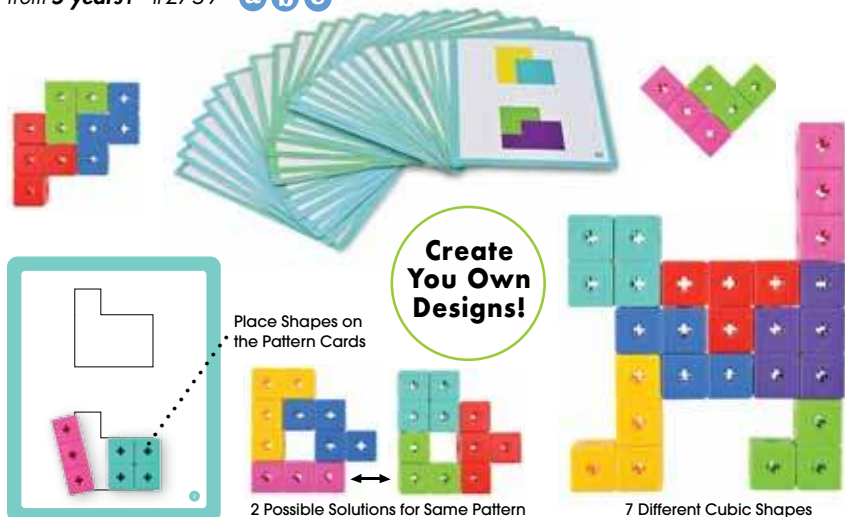

Place Shapes on
the Pattern Cards

**Create
Your Own
Designs!**

2 Possible Solutions for Same Pattern

7 Different Cubic Shapes