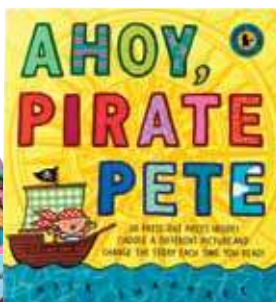

CHANGE-THE-STORY BOOKS*

By Nick Sharratt

How do you want the story to go? These engaging interactive books let the reader change the story every time. Inside are 36 press-out pictures to customize your own fairy-tale adventure. Guaranteed to inspire the imagination & induce a ton of giggles.

from **4 years+** • *dt exclusive* •

AHOY, PIRATE PETE
#2277 15pp. board book.

ONCE UPON A TIME
#2054 17pp. board book.

36 Press Out
Pictures