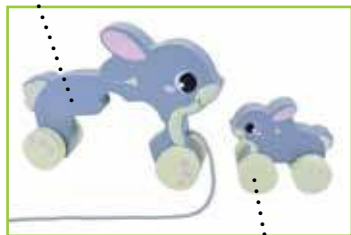

9 months – 12 months +

PULL ALONG RABBIT & BUNNY

Adorable wooden pair includes a Bunny roller toy that fits lovingly underneath a larger Rabbit pull along. Tug both along for a nice walk, trying not to let Bunny become separated from Rabbit. 7.38" x 5.25" x 2" (18.75 x 13.3 x 5.1 cm).
from 12 months+ • #1032 • **a f**

Tug Rabbit
Across the Floor