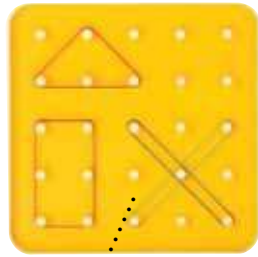

19 months – 2 years +

GIANT PEGBOARD®

Our unique award-winning design features 25 easy-to-grasp pegs in 5 different shapes & 2-sided activity board (10.5" / 26.7cm square) - Pegboard on one side & Geoboard on the other. Shake the translucent star pegs for multi-sensory fun. Pegs can be laced together. Learn a host of early & advanced math concepts with 12 two-sided pattern cards.

from **19 months+** • #1271 • **dtexclusive** • **b e**