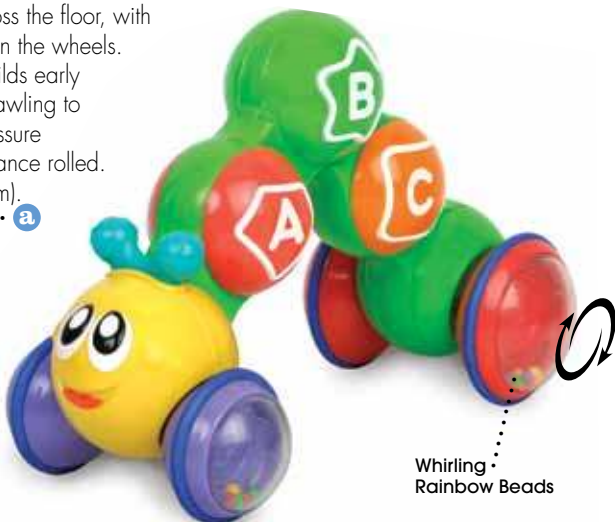

Whirling
Rainbow Beads