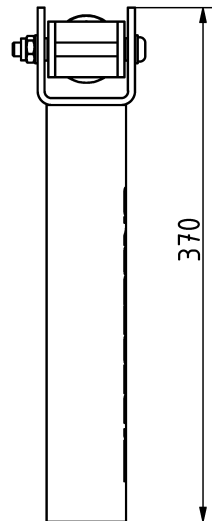

BESTRONG

[bestrongworld](#) [bestrongworld](#) [global.bestrong.com](#) info@bestrong.com