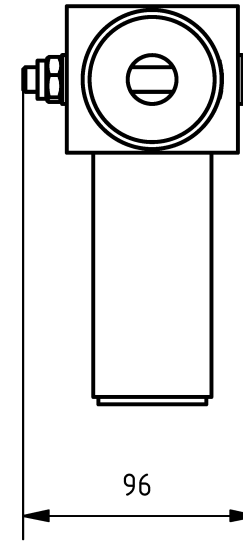

BESTRONG

[bestrongworld](#) [bestrongworld](#) [global.bestrong.com](#) info@bestrong.com