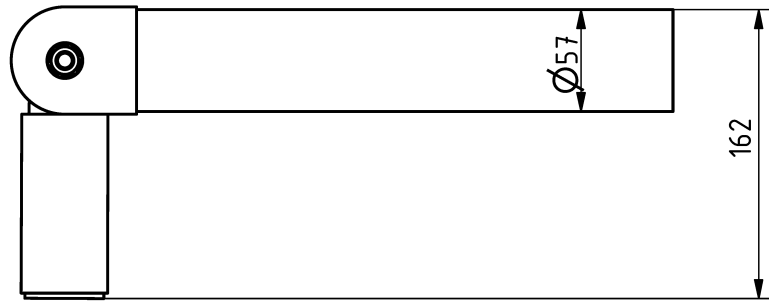

BESTRONG

[bestrongworld](#) [bestrongworld](#) [global.bestrong.com](#) info@bestrong.com