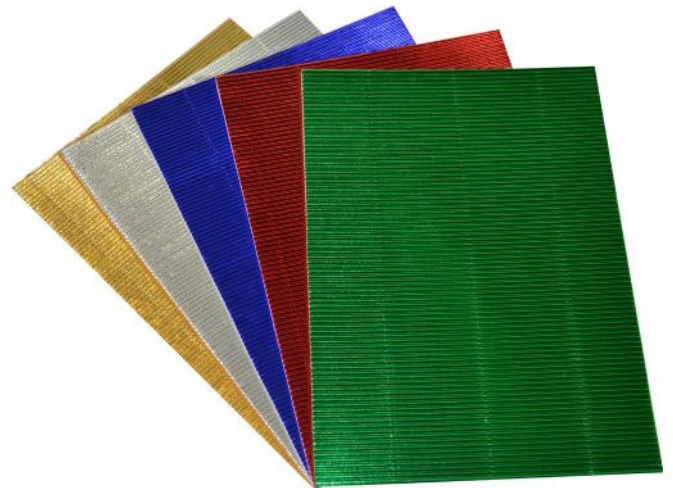

corrugatedboard

- Corrugated Board Matt Assorted
- **Corrugated Board Metallic Assorted**
- Corrugated Board Metallic Single Colour
- Corrugated Board Roll
- Corrugated Border Roll

Corrugated Board Metallic Assorted

MCBA4

MCB10A4

Code	Description	Colour
MCBA4	Rainbow Metallic Corrugated Board A4 20 Sheets	Assorted
MCB10A4	Rainbow Metallic Corrugated Board A4 10 Sheets	Assorted
MCBA	Rainbow Metallic Corrugated Board 500mm x 700mm 8 Sheets	Assorted