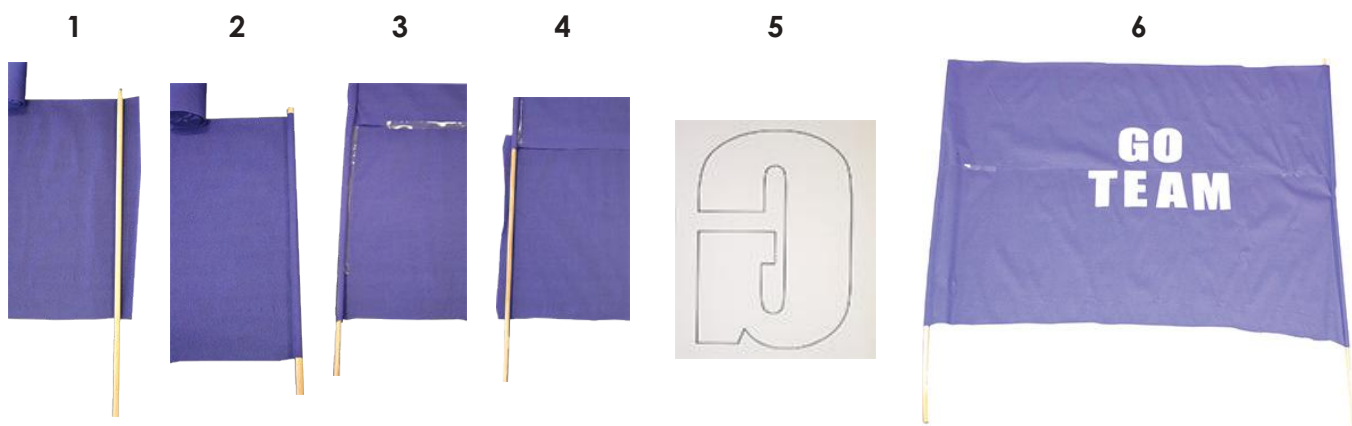

Craft Project

Difficulty: **Intermediate**

Note: Some adult assistance required

crepepaper | Run Through Banner

INSTRUCTIONS

1. Choose the colours you need for the background of your banner. Lay down flat your supports to hold up the banner. In this example we have used some basic dowel wood. Give yourself enough length of crepe paper and have it hanging over past the support. Wrap around the support and hold firm in place with sticky tape.
2. Once the crepe paper is firmly held to the support. Run the crepe log along the width of your banner and also give yourself a enough spread under the support on the other side. Once again wrap this side under the support and firmly hold with your tape.
3. With your next piece of crepe log simply follow the same process as steps one and two. However this time make sure you over lap the two pieces along width of the banner.
4. Once again firmly hold the second piece of crepe log to the supports. This time also on the back of the banner make sure you firmly stick the two pieces of crepe log to each other. Repeat these steps until you get the size of the banner you need. This will mean the banner size is complete. Now we need to do some lettering of encouragement.

TOOLS

Scissors.
Sticky Tape.
Support to hold banner.

PRODUCT:

- Rainbow Crepe Logs.
- Rainbow Office Paper (optional).

CRAFT TEMPLATE:

None required.

5. You can use any sort of material for this. However we have found that the Rainbow Office Paper is a perfect product. Make a stencil of your lettering and print off or write down. We recommend printing your letter backwards. That way if you miss cut a little bit, your stencil wont show on the banner.
6. Once your letters are cut stick them down and your banner is ready to go. Experiment a little with colours and designs to make creative and unique designs. For larger run through banners we recommend you cut small squares out of the banners so the players running through can rip their way through the banner. This will stop the chance of them getting caught up in the banner.