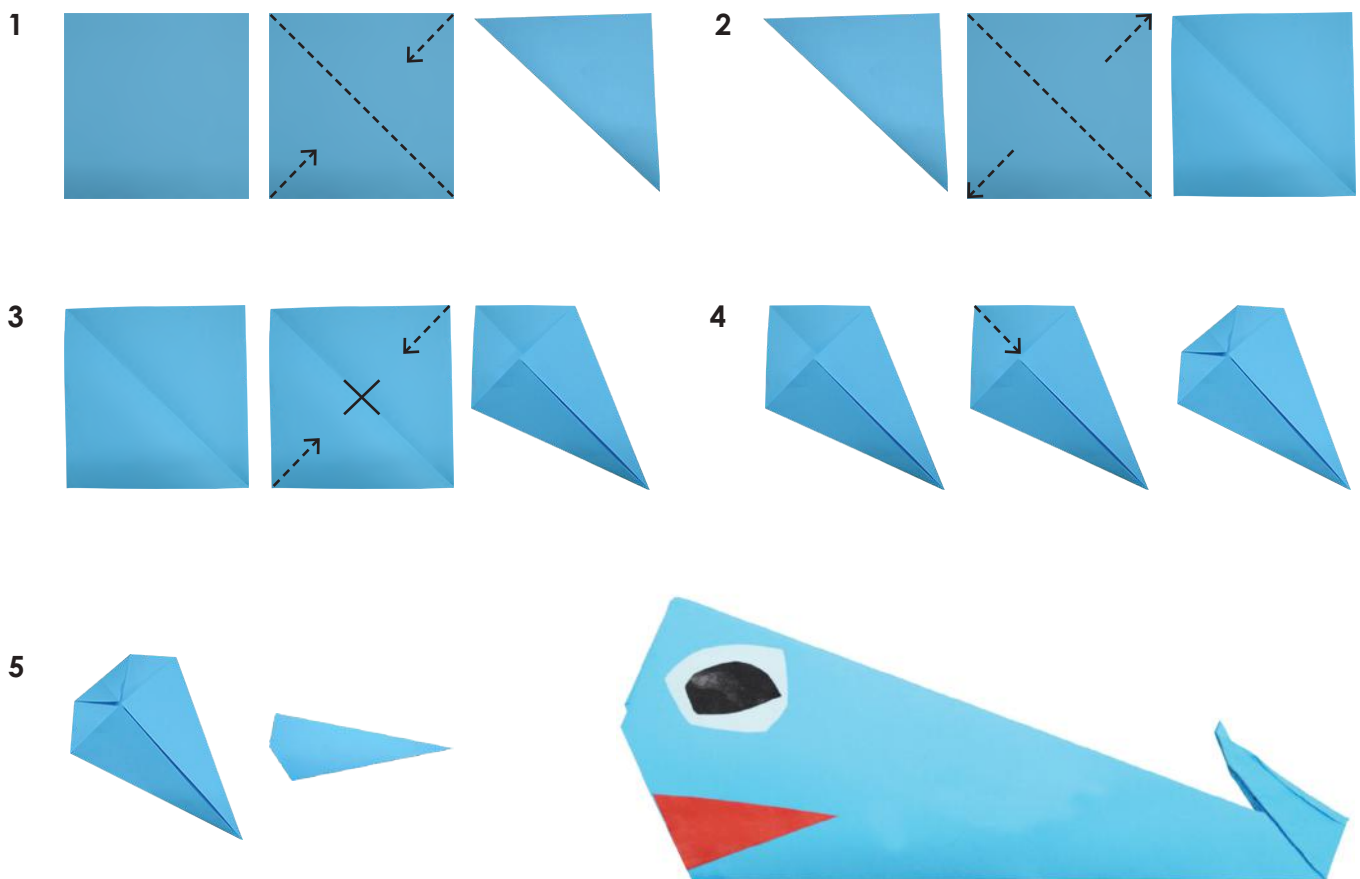

Craft Project

Difficulty: **Intermediate**

Note: Some adult assistance required

kindershapes | Whale

ACTIVITY

Create a paper fold whale

TOOLS

Glue stick
Scissors

PRODUCT:

M254 - Matt Squares

CRAFT TEMPLATE:

Not Required

INSTRUCTIONS

1. Fold a square in half.
2. Unfold the square showing the crease in the middle.
3. Fold the left bottom and right top edges to the middle.
4. Fold the top middle edge to the last fold.
5. Fold in half. Open slightly fold up back section for the tail.
  Cut out & paste on details like eyes and mouth.

Scan me for more craft ideas