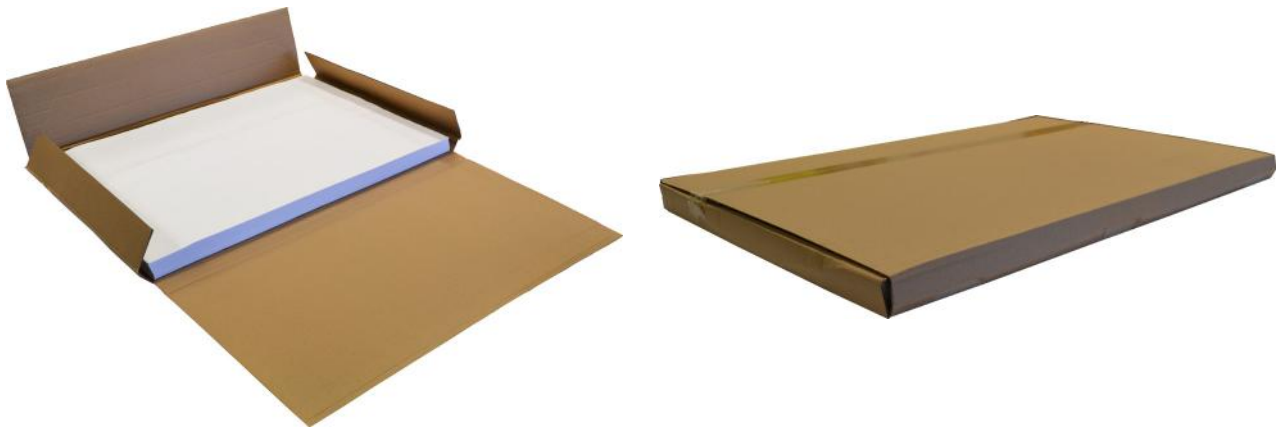

Y6792

Code	Description	Colour
ITW	MG Tissue Paper 22gsm 430mm x 660mm 1000 Sheets	White
MGW	MG Tissue Paper 22gsm 500mm x 750mm 1000 Sheets	White
MGW750	MG Tissue Paper 22gsm 750mm x 1m 500 Sheets	White
CTW	Cap Tissue Paper 16gsm Acid Free 400mm x 660mm 480 Sheets	White
706	Plush Acid Free Tissue Paper 18gsm 400mm x 660mm 480 Sheets	White
697	Plush Acid Free Tissue Paper 18gsm 500mm x 750mm 480 Sheets	White
Y6762	Plush Acid Free Tissue Paper 17gsm 500mm x 750mm 1000 Sheets	White