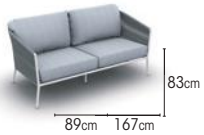

**CUSHIONS UPHOLSTERY**  
 sunbrella natte grey chiné

**ITEMS**

1 seat, incl. cushions

charcoal	rope charcoal black sw	01-000950
white	rope light grey melange sw	01-001336

2,5 seats, incl. cushions

charcoal	rope charcoal black sw	01-001802
white	rope light grey melange sw	01-001337