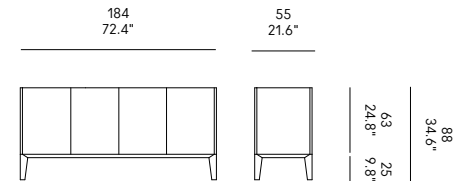

B – DAM BUFFET

	IT	EN	FR	ES	DE
(01) MVB	Metallo Verniciato Bronzo Plaza	Bronze Plaza Lacquered Metal	Métal Laqué en Bronze Plaza	Metal Lacado de Bronce Plaza	Lackiertes Bronze Plaza blech
(01) MVN	Metallo Verniciato Nero Ral7021	Black Ral7021 Lacquered Metal	Métal Laqué en Noir Ral7021	Metal Lacado Negro Ral7021	Lackiertes Schwarzblech Ral7021
(01) MVO	Metallo Verniciato Oro Champagne	Gold Champagne Lacquered Metal	Métal Laqué en Or Champagne	Metal Lacado de Oro Champagne	Lackiertes Gold Champagne
(04) FM	Frassino Tinto Moca	Stained Mocha Ash Wood	Frêne Teinté Moka	Fresno Tenido de Moca	Gebeizte Mokka-Esche
(04) NC	Noce Canaletto	Canaletto Walnut Wood	Noyer Canaletto	Nogal Canaletto	Canaletto-Nussbaum
(05) MC	Marmo Carrara	Carrara Marble	Marbre Carrara	Mármol Carrara	Carrara-Marmor
(05) ME	Marmo Emperador	Emperador Marble	Marbre Emperador	Mármol Emperador	Emperador-Marmor
(05) MM	Marmo Marquina	Marquina Marble	Marbre Marquina	Mármol Marquina	Marquina-Marmor
(06) FA	Fenix Acciaio Hamilton	Fenix Hamilton Steel	Fenix Acier Hamilton	Fenix Hamilton Stahl	Fenix Acero Hamilton
(06) FN	Fenix Nero Ingo	Fenix Black Ingo	Fenix Noir Ingo	Fenix Negro Ingo	Fenix Schwarz Ingo
(06) FO	Fenix Oro Cortez	Fenix Gold Cortez	Fenix Or Cortez	Fenix Oro Cortez	Fenix Gold Cortez
(07) VR3005	Vetro Verniciato Rosso Ral3005	Lacquered Glass Red Ral3005	Verre Laqué Rouge Ral3005	Vidrio Lacado Rojo Ral3005	Lackiertes Glas Rot Ral3005
(07) VR7006	Vetro Verniciato Beige Ral7006	Lacquered Glass Beige Ral7006	Verre Laqué Beige Ral7006	Vidrio Lacado Beige Ral7006	Lackiertes Glas Beige Ral7006
(07) VR7013	Vetro Verniciato Bruno Ral7013	Lacquered Glass Brown Ral7013	Verre Laqué Brun Ral7013	Vidrio Lacado Marrón Ral7013	Lackiertes Glas Braun Ral7013
(07) VR7024	Vetro Verniciato Grafite Ral7024	Lacquered Glass Graphite Ral7024	Verre Laqué Graphite Ral7024	Vidrio Lacado Grafito Ral7024	Lackiertes Glas Graphit Ral7024
(07) VR7037	Vetro Verniciato Grigio Ral7037	Lacquered Glass Gray Ral7037	Verre Laqué Gris Ral7037	Vidrio Lacado Gris Ral7037	Lackiertes Glas Grau Ral7037
(07) VR9011	Vetro Verniciato Nero Ral9011	Lacquered Glass Black Ral9011	Verre Laqué Noir Ral9011	Vidrio Lacado Negro Ral9011	Lackiertes Glas Schwarz Ral9011
(07) VR9016	Vetro Verniciato Bianco Ral9016	Lacquered Glass White Ral9016	Verre Laqué Blanc Ral9016	Vidrio Lacado Blanco Ral9016	Lackiertes Glas Weiß Ral9016

Prezzo Consigliato al Pubblico = Prezzo Minimo Pubblicizzabile
2026/2027 Incoterms: Ex-Works Italy IVA esclusa

MSRP-Manufacturer's Suggested Retail Price = MAP-Minimum Advertised Price
VAT excluded Hors taxes Ohne MwSt IVA a parte