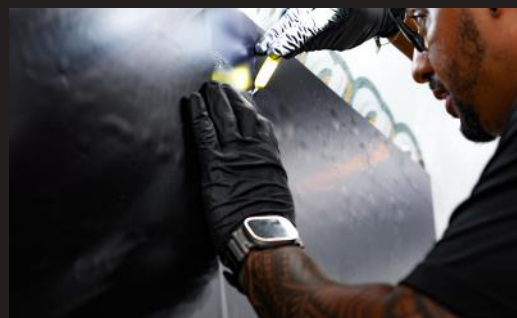

Neo™ Noir Gloss Black

Achieve a deep, mirror-like gloss that elevates any vehicle to showroom standards. Neo™ Noir combines self-healing durability with high-end style to keep every surface flawless and reflective.

Neo™ Matte Black

Designed for a commanding, bespoke presence, Neo™ Matte Black delivers a smooth matte finish that blends striking aesthetics with practical defense against chips, scuffs, and road debris.