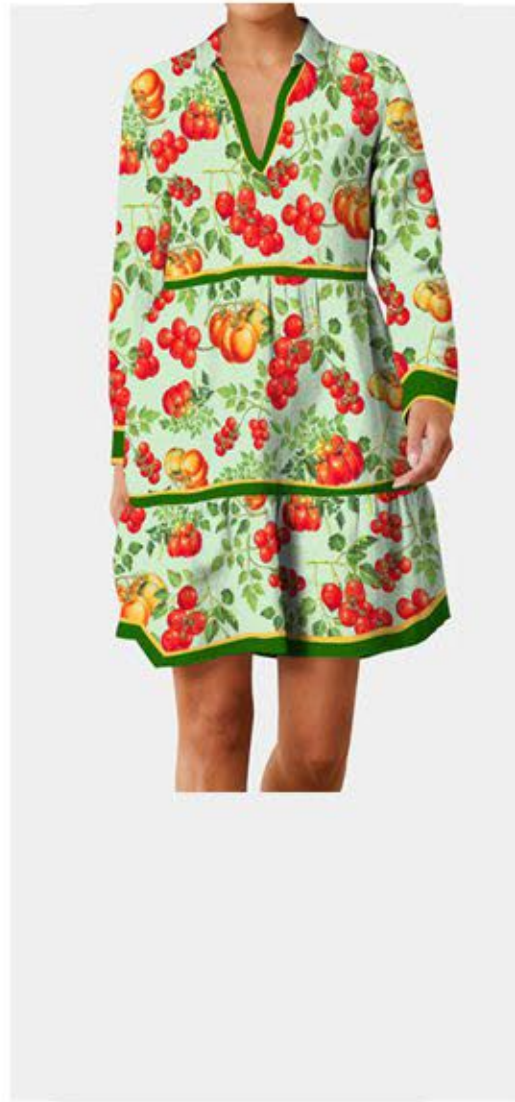

TMT-F1197-MINT

Collared Short Dress

GREEN

MINT

RED