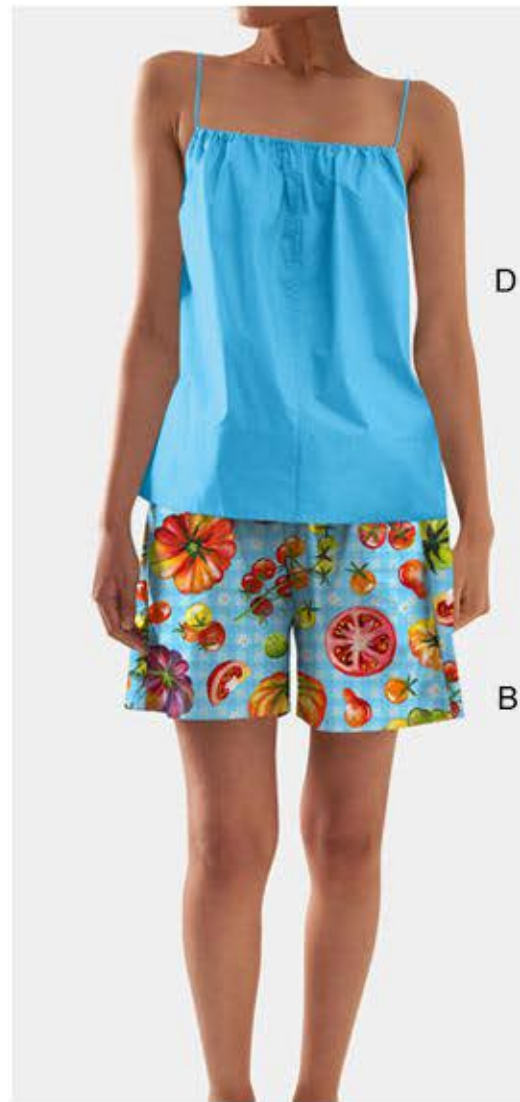

Description :