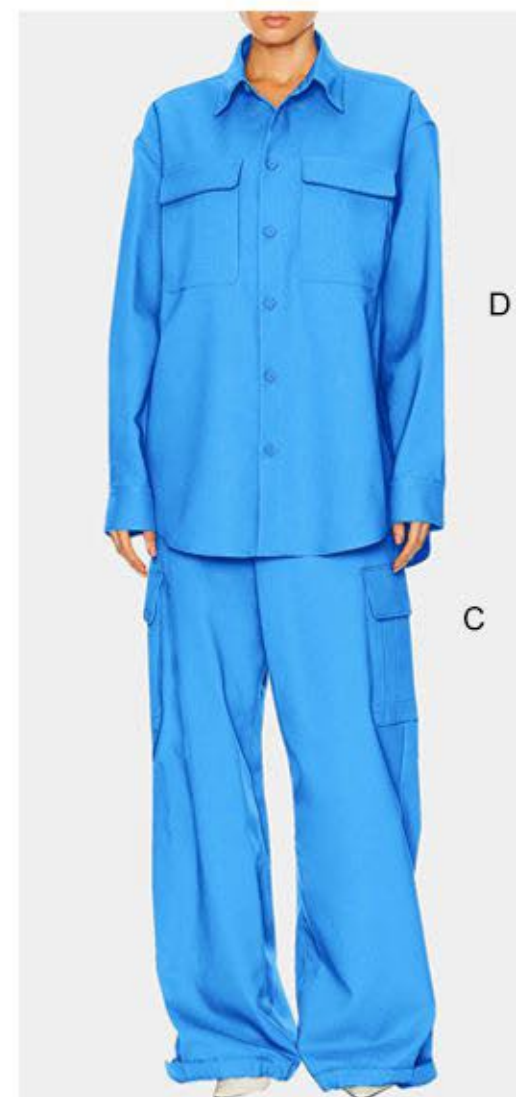

SLD-F1130 D
Overshirt
SLD-F1130 C
Cargo Pant
SNTORINI